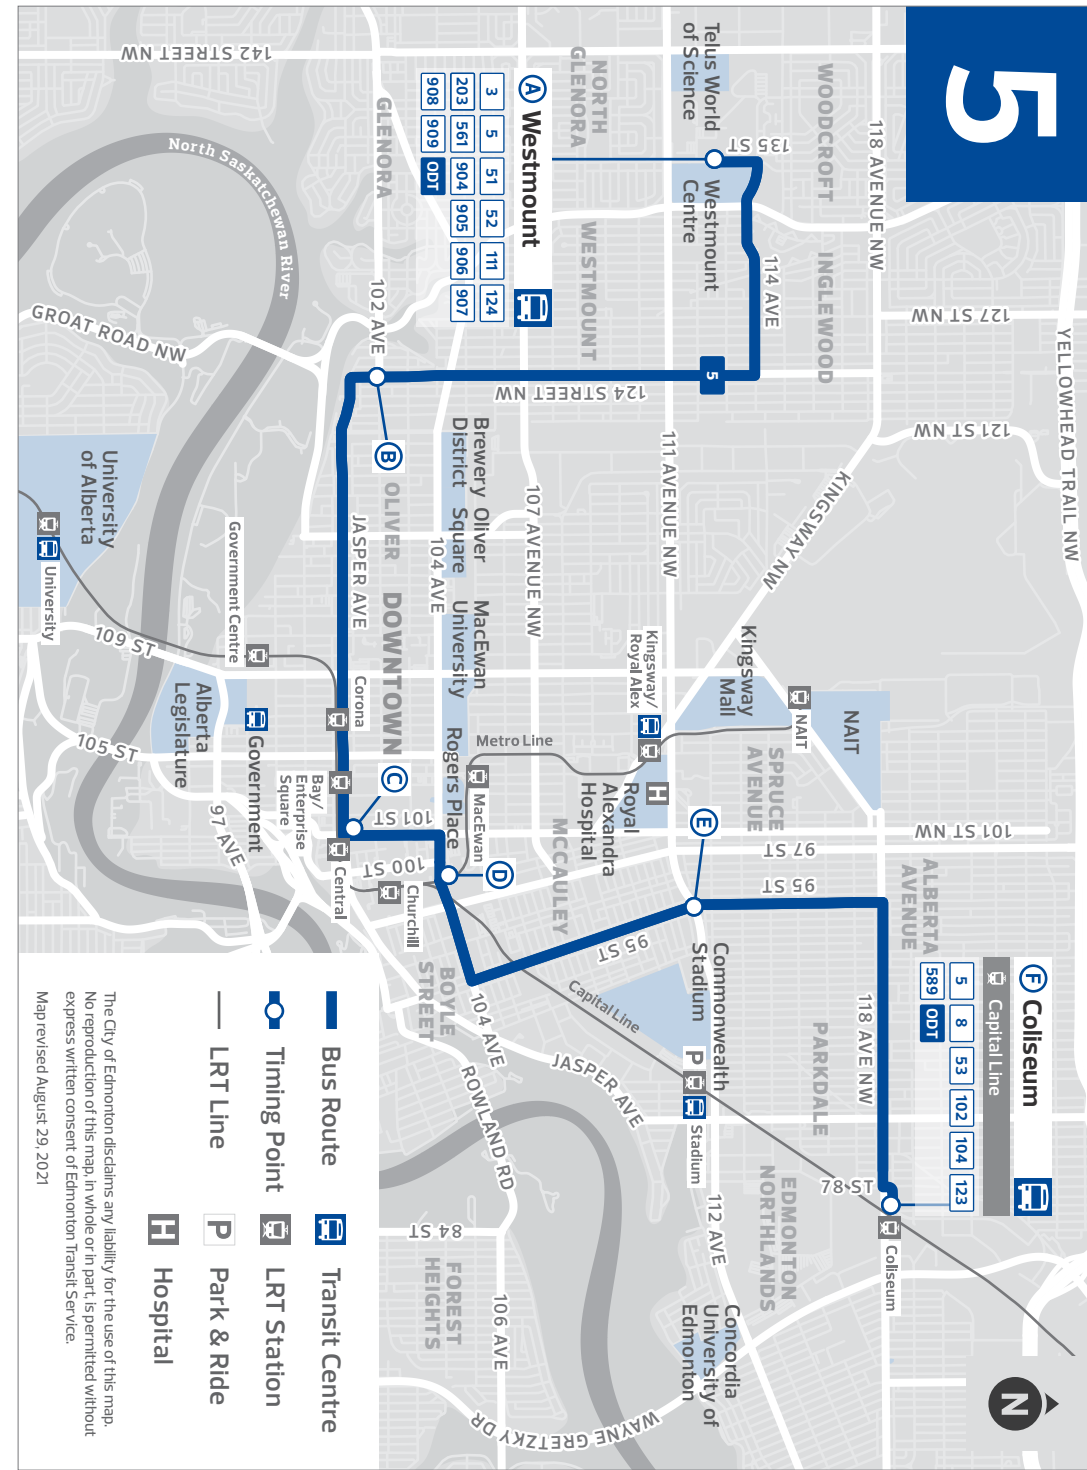

CONTINUED ON NEXT PANEL

5 SUNDAY					
COLISEUM TO WESTMOUNT					
Coliseum TC	95 St & 111 Ave	101 St & Jasper Ave	124 St & 102 Ave	Westmount TC	
F	E	C	B	A	
5:37	5:46	5:58	6:09	6:20	
5:52	6:01	6:13	6:24	6:35	
6:07	6:16	6:28	6:39	6:50	
6:22	6:31	6:43	6:54	7:05	
6:37	6:46	6:58	7:09	7:20	
6:52	7:01	7:13	7:24	7:35	
7:10	7:19	7:31	7:42	7:53	
7:30	7:39	7:51	8:02	8:13	
7:50	7:59	8:11	8:22	8:33	
8:10	8:19	8:31	8:42	8:53	
8:30	8:39	8:51	9:02	9:13	
8:50	8:59	9:11	9:22	9:33	
9:10	9:19	9:31	9:42	9:53	
9:30	9:39	9:51	10:02	10:13	
9:50	9:59	10:11	10:22	10:33	
10:10	10:19	10:31	10:42	10:53	
10:30	10:39	10:51	11:02	11:13	
10:50	10:59	11:11	11:22	11:33	
11:10	11:19	11:31	11:42	11:53	
11:30	11:39	11:51	12:02	12:13	
11:50	11:59	12:11	12:22	12:33	
12:10	12:19	12:31	12:42	12:53	

Subject to change without notice

The City of Edmonton disclaims any liability for the use of this map. No reproduction of this map, in whole or in part, is permitted without express written consent of Edmonton Transit Service. Map revised August 29, 2021

ETS Real-Time

Track your bus anywhere anytime from your phone or computer using these recommended real-time tools: edmonton.ca/RealTime, Google Maps, third-party Transit app

ETS Text & Ride

Text the bus stop number to 31100 or bus stop # [space] bus route # to receive your bus schedule by text message.

ETS BusLink

Call 780-496-1600 for information about when the next bus or LRT is scheduled to arrive.

Customer Service 311

For assistance with transit-related questions, call 311 to speak with an agent (7a.m. to 7p.m., 7 days/week. Closed on statutory holidays) or submit a request for assistance at edmonton.ca/311. If calling from outside Edmonton, dial 780-442-5311.

Transit Watch 780-442-4900

Report unsafe behaviour and suspicious activity or packages to uniformed ETS staff, or call Transit Watch at 780-442-4900. You can also discreetly send a text message to 780-442-4900 and a Transit Watch staff member will respond. They may also dispatch appropriate security staff, if needed.

TTY Service

Call 780-944-5555 for people with decreased hearing and/or speech abilities.

On Demand Transit

On Demand Transit (ODT) connects 37 neighbourhoods and 16 large seniors' residences to Edmonton's regular bus and LRT service. During the two-year pilot period, there is no fare payment collected when you board On Demand Transit shut