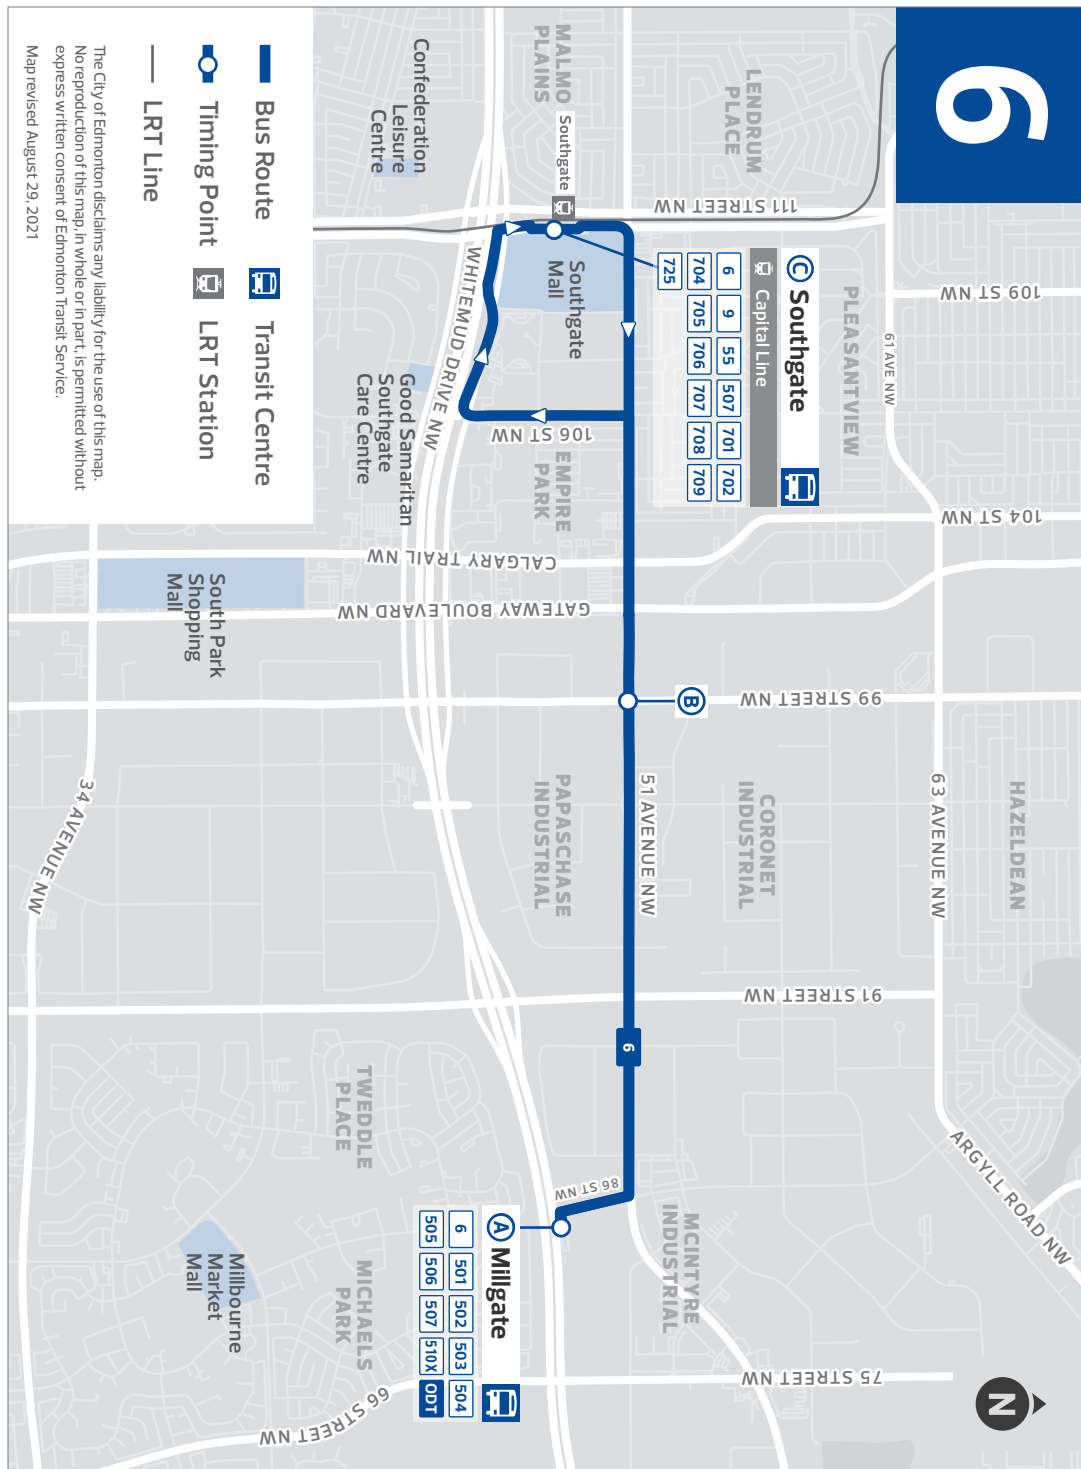

6

SUNDAY

SOUTHGATE TO MILLGATE

SOUTHGATE TO MILLGATE

Southgate TC	99 St & 51 Ave	Millgate TC	Southgate TC	99 St & 51 Ave	Millgate TC
C	B	A	C	B	A
6:27	6:34	6:41	5:46	5:53	6:00
6:47	6:54	7:01	6:01	6:08	6:15
7:07	7:14	7:21	6:16	6:23	6:30
7:27	7:34	7:41	6:31	6:38	6:45
7:47	7:54	8:01	6:46	6:53	7:00
8:07	8:14	8:21	7:07	7:14	7:21
8:27	8:34	8:41	7:28	7:35	7:42
8:47	8:54	9:01	7:48	7:55	8:02
9:07	9:15	9:23	8:08	8:15	8:22
9:27	9:35	9:43	8:28	8:35	8:42
9:45	9:53	10:01	8:48	8:55	9:02
10:00	10:08	10:16	9:08	9:15	9:22
10:15	10:23	10:31	9:28	9:35	9:42
10:30	10:38	10:46	9:48	9:55	10:02
10:45	10:53	11:01	10:08	10:15	10:22
11:00	11:08	11:16	10:28	10:35	10:42
11:15	11:23	11:31	10:48	10:55	11:02
11:30	11:38	11:46	11:08	11:15	11:22
11:45	11:53	12:01	11:28	11:35	11:42
12:00	12:08	12:16	11:48	11:55	12:02
12:15	12:23	12:31	12:08	12:15	12:22
12:30	12:38	12:46	12:28	12:35	12:42
12:45	12:53	1:01			
1:00	1:08	1:16			
1:15	1:23	1:31			
1:30	1:38	1:46			
1:45	1:53	2:01			
2:00	2:08	2:16			
2:15	2:23	2:31			
2:30	2:38	2:46			
2:45	2:53	3:01			
3:00	3:08	3:16			
3:15	3:23	3:31			
3:30	3:38	3:46			
3:45	3:53	4:01			
4:00	4:08	4:16			
4:15	4:23	4:31			
4:30	4:38	4:46			
4:45	4:53	5:01			
5:01	5:08	5:15			
5:16	5:23	5:30			
5:31	5:38	5:45			

CONTINUED ON NEXT PANEL TC = Transit Centre

TIMING POINTS

ETS Real-Time
Track your bus anywhere anytime from your phone or computer using these recommended real-time tools: edmonton.ca/RealTime, Google Maps, third-party Transit app