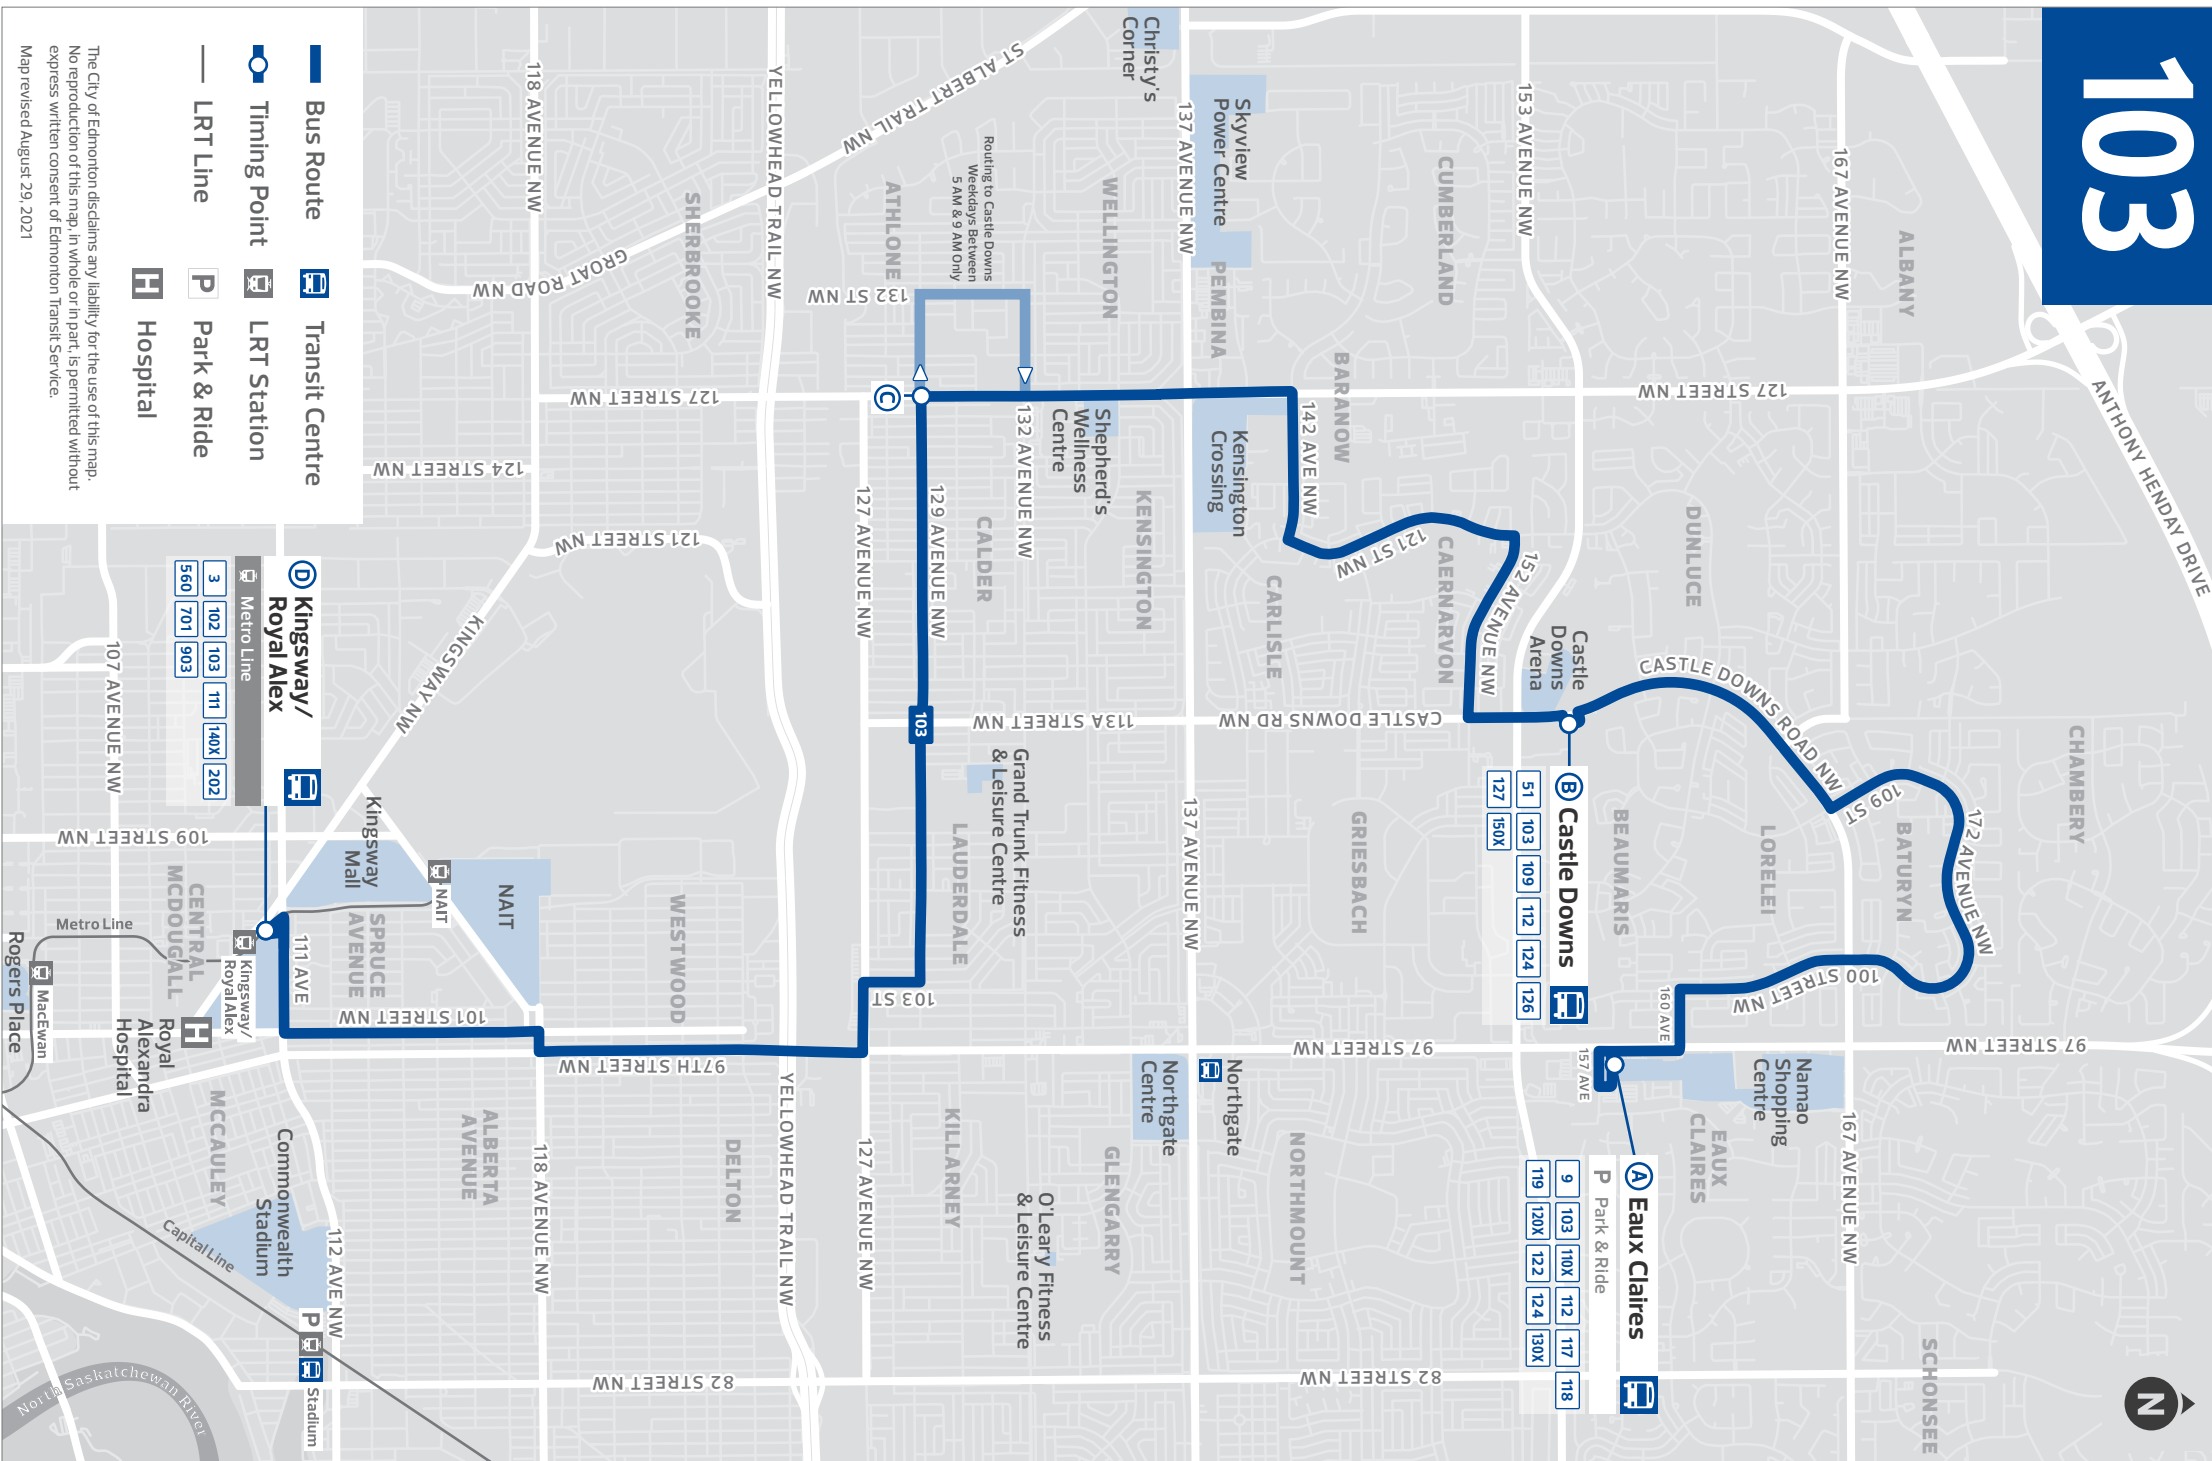

103

- Bus Route
- Timing Point
- LRT Line
- Transit Centre
- LRT Station
- Park & Ride
- Hospital

The City of Edmonton disclaims any liability for the use of this map. No reproduction of this map, in whole or in part, is permitted without express written consent of Edmonton Transit Service. Map revised August 29, 2021