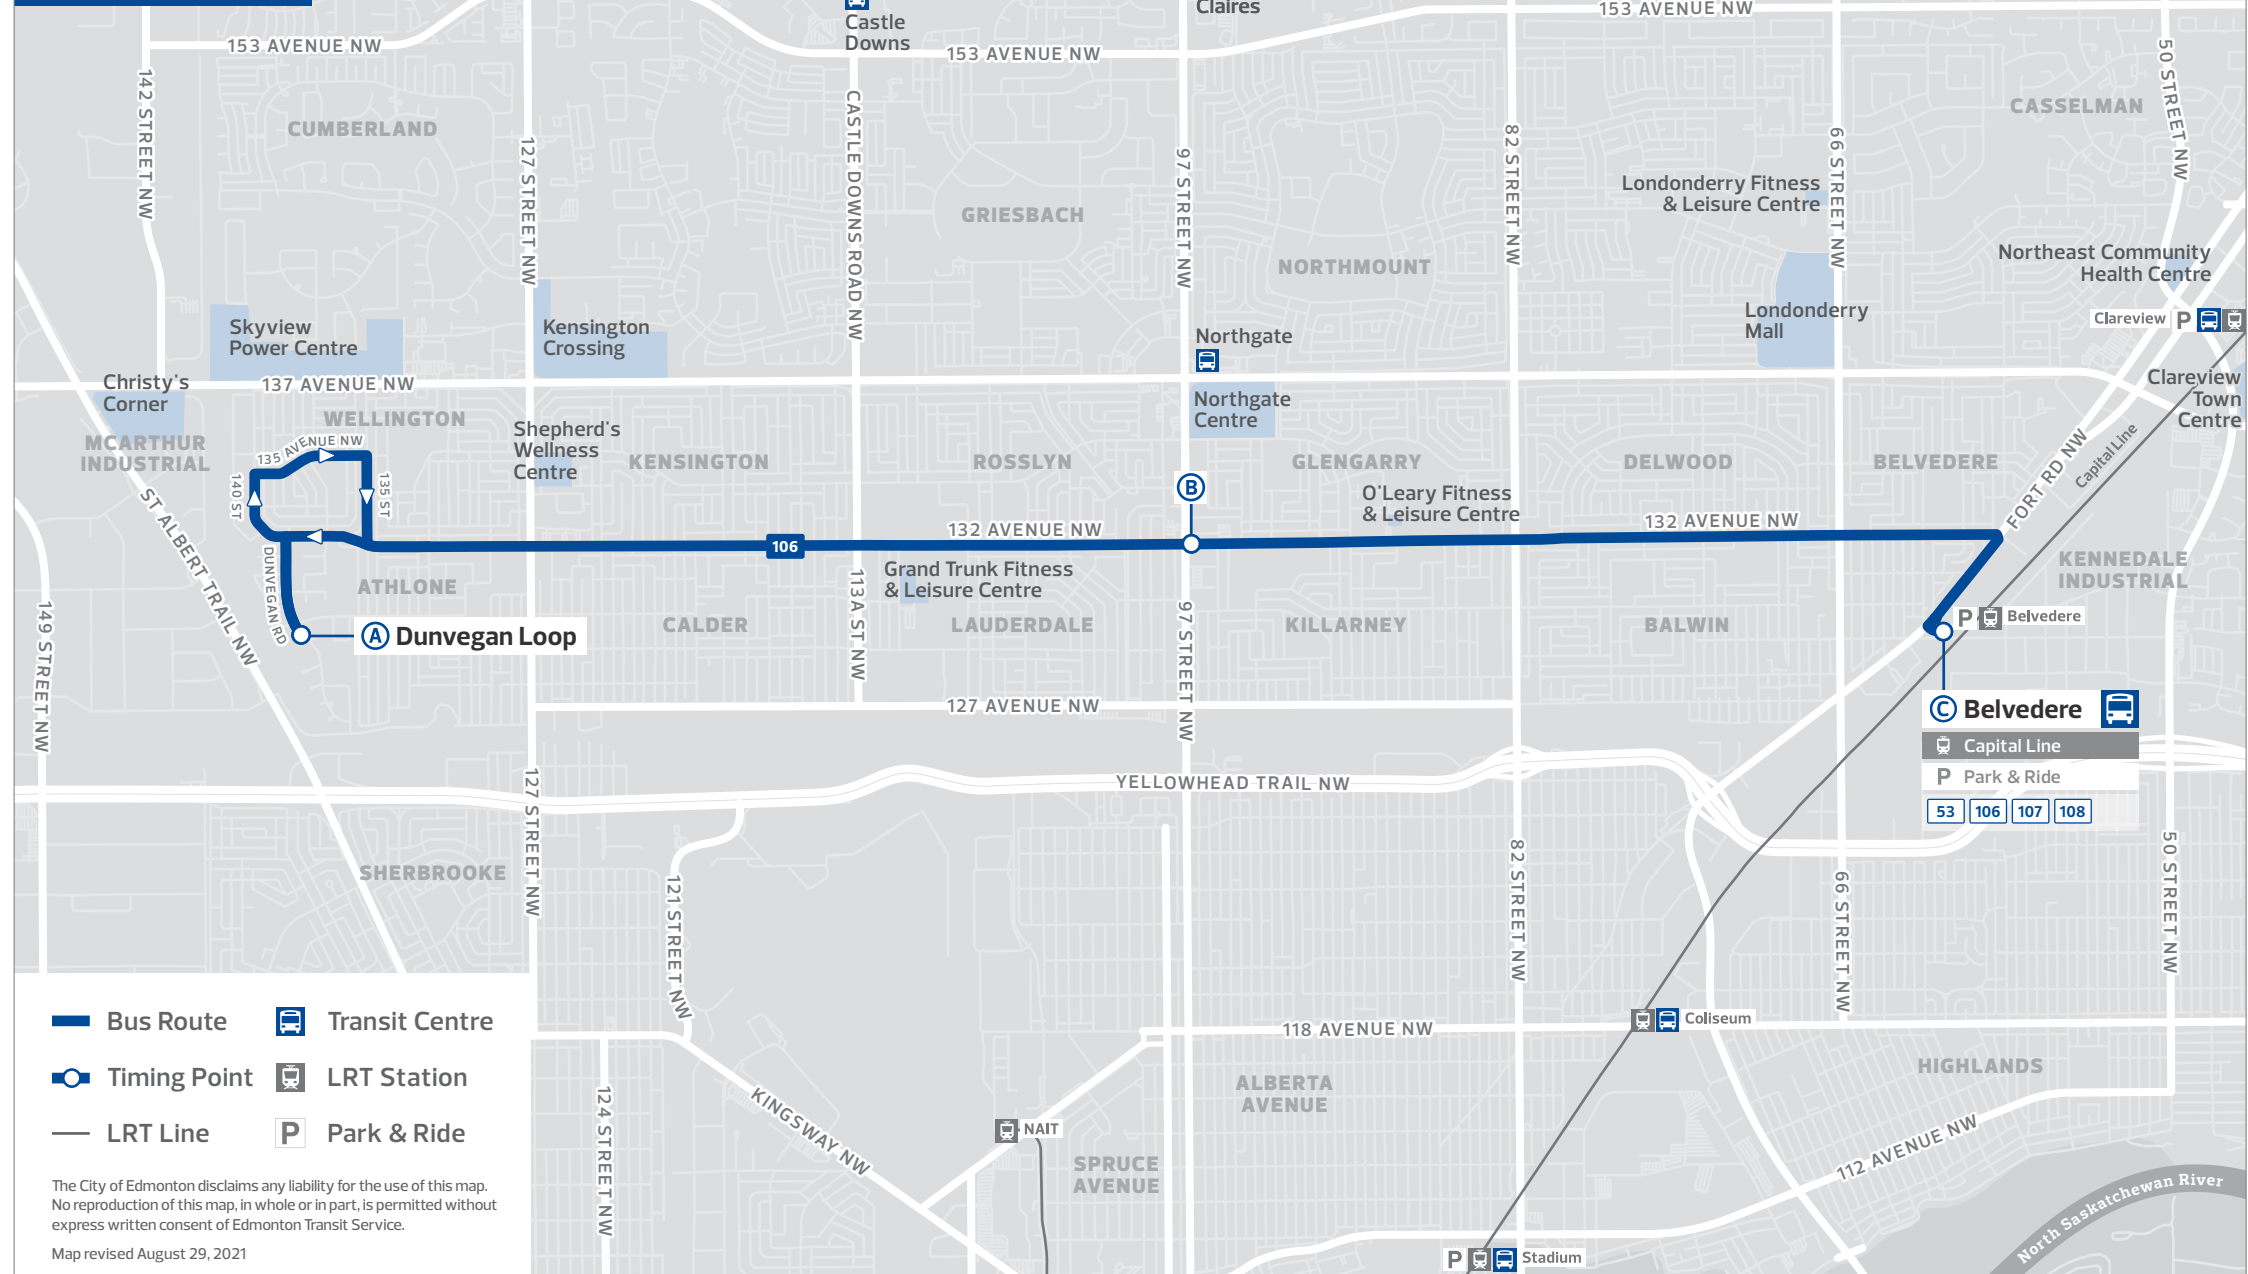

106

MONDAY TO FRIDAY

BELVEDERE TO DUNVEGAN

BELVEDERE TO DUNVEGAN

Belvedere TC	97 St & 132 Ave	Dunvegan Rd Loop	Belvedere TC	97 St & 132 Ave	Dunvegan Rd Loop
C	B	A	C	B	A
5:30	5:44	5:58	4:12	4:29	4:44
6:00	6:14	6:28	4:22	4:39	4:54
6:30	6:47	7:02	4:32	4:49	5:04
6:50	7:07	7:22	4:42	4:59	5:14
7:00	7:17	7:32	4:52	5:09	5:24
7:10	7:27	7:42	5:02	5:19	5:34
7:20	7:37	7:52	5:12	5:29	5:44
7:30	7:47	8:02	5:21	5:38	5:53
7:40	7:57	8:12	5:30	5:47	6:02
7:50	8:07	8:22	6:00	6:17	6:32
8:00	8:17	8:32	6:30	6:45	6:59
8:10	8:27	8:42	7:00	7:15	7:29
8:20	8:37	8:52	7:30	7:45	7:59
8:30	8:47	9:02	8:00	8:15	8:29
8:40	8:57	9:11	8:30	8:45	8:59
8:50	9:06	9:20	9:00	9:15	9:29
9:00	9:14	9:28	9:30	9:45	9:59
9:22	9:36	9:50	10:00	10:14	10:27
9:42	9:56	10:10	10:30	10:44	10:57
10:02	10:16	10:30	11:00	11:14	11:27
10:22	10:36	10:50	11:30	11:44	11:57
10:42	10:56	11:10	12:00	12:14	12:27
11:02	11:16	11:30			
11:22	11:36	11:50			
11:42	11:56	12:10			
12:02	12:16	12:30			
12:22	12:36	12:50			
12:42	12:56	1:10			
1:02	1:16	1:30			
1:22	1:36	1:50			
1:42	1:56	2:10			
2:02	2:16	2:30			
2:22	2:36	2:50			
2:42	2:56	3:11			
2:52	3:07	3:22			
3:02	3:19	3:34			
3:12	3:29	3:44			
3:22	3:39	3:54			
3:32	3:49	4:04			
3:42	3:59	4:14			
3:52	4:09	4:24			
4:02	4:19	4:34			

CONTINUED ON NEXT PANEL

Bold text indicates p.m. time

Subject to change without notice

106

Map revised August 29, 2021