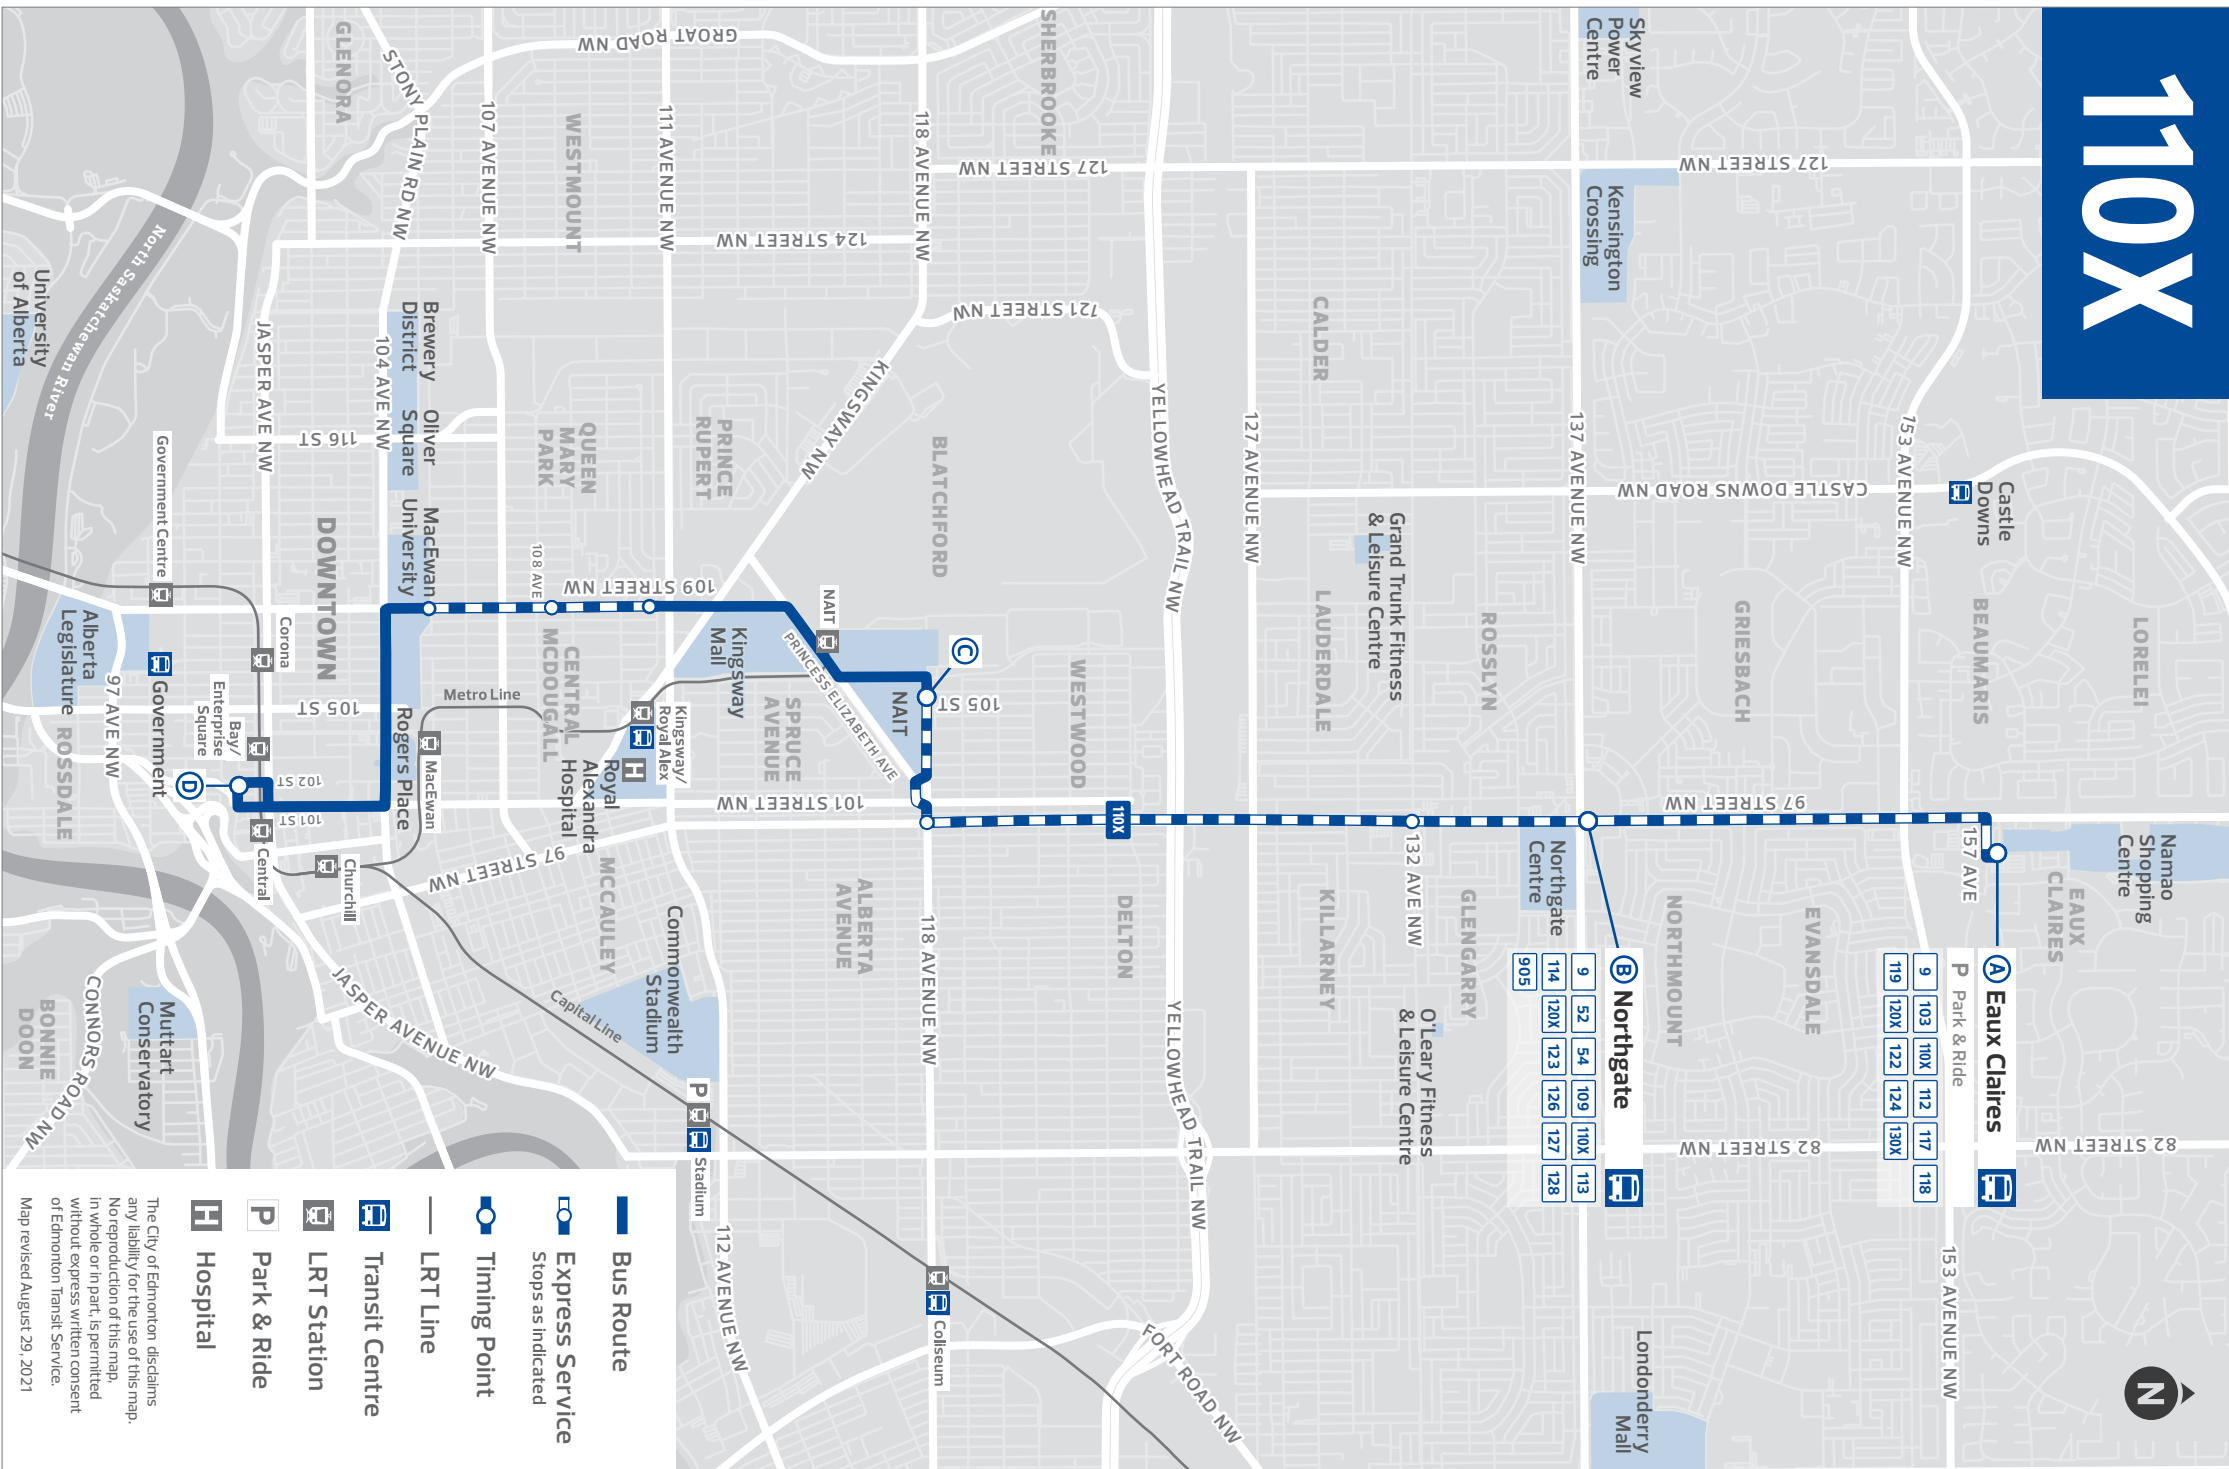

110X

- Bus Route
- Express Service Stops as Indicated
- Timing Point
- LRT Line
- Transit Centre
- LRT Station
- Park & Ride
- Hospital

The City of Edmonton disclaims any liability for the use of this map. No reproduction of this map, in whole or in part, is permitted without express written consent of Edmonton Transit Service.
Map revised August 29, 2021