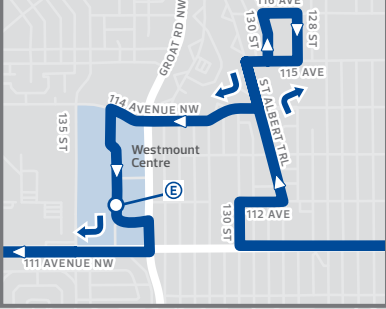

WESTMOUNT TO RIVERDALE

Westmount TC	Kingsway RAHTC	89 St & 101A Ave	92 St & 101A Ave
A	B	C	D
8:50	9:12	9:22	9:27
9:50	10:12	10:22	10:27
10:50	11:12	11:22	11:27
11:50	12:12	12:22	12:27
12:50	1:12	1:22	1:27
1:50	2:12	2:22	2:27

TIMING POINTS

1 2 SUNDAY

CAPILANO TO DOWNTOWN

Capilano TC	79 St & 106 Ave	102 St & MacDonald Dr	Capilano TC	79 St & 106 Ave	102 St & MacDonald Dr
A	B	C	A	B	C
5:35	5:43	5:56	5:20	5:28	5:4
5:55	6:03	6:16	5:35	5:43	5:5
6:15	6:23	6:36	5:50	5:58	6:1
6:35	6:43	6:56	6:05	6:13	6:2
6:55	7:03	7:16	6:20	6:28	6:4
7:15	7:23	7:36	6:35	6:43	6:5
7:35	7:43	7:56	6:50	6:58	7:1
7:55	8:03	8:16	7:05	7:13	7:2
8:15	8:23	8:36	7:25	7:33	7:4
8:35	8:43	8:56	7:45	7:53	8:0
8:55	9:03	9:17	8:05	8:13	8:2
9:15	9:25	9:39	8:25	8:33	8:4
9:35	9:44	9:58	8:45	8:53	9:0
9:55	10:05	10:19	9:05	9:13	9:2
10:15	10:24	10:38	9:25	9:33	9:4
10:35	10:45	10:59	9:45	9:53	10:0
10:50	10:59	11:13	10:05	10:13	10:2
11:05	11:15	11:29	10:25	10:33	10:4
11:20	11:29	11:43	10:45	10:53	11:0

For more information visit edmonton.ca/transit.

Edmonton
Transit
Service

Edmonton

111

A Westmount

3	5	51	52	111	124
203	561	904	905	906	907
908	909	ODT			

B Kingsway/ Royal Alex

Metro Line					
3	102	103	111	140X	202
560	701	903			

West Bound

East Bound

- Bus Route
- Transit Centre
- Timing Point
- LRT Station
- LRT Line
- Park & Ride
- Hospital

The City of Edmonton disclaims any liability for the use of this map. No reproduction of this map, in whole or in part, is permitted without express written consent of Edmonton Transit Service.