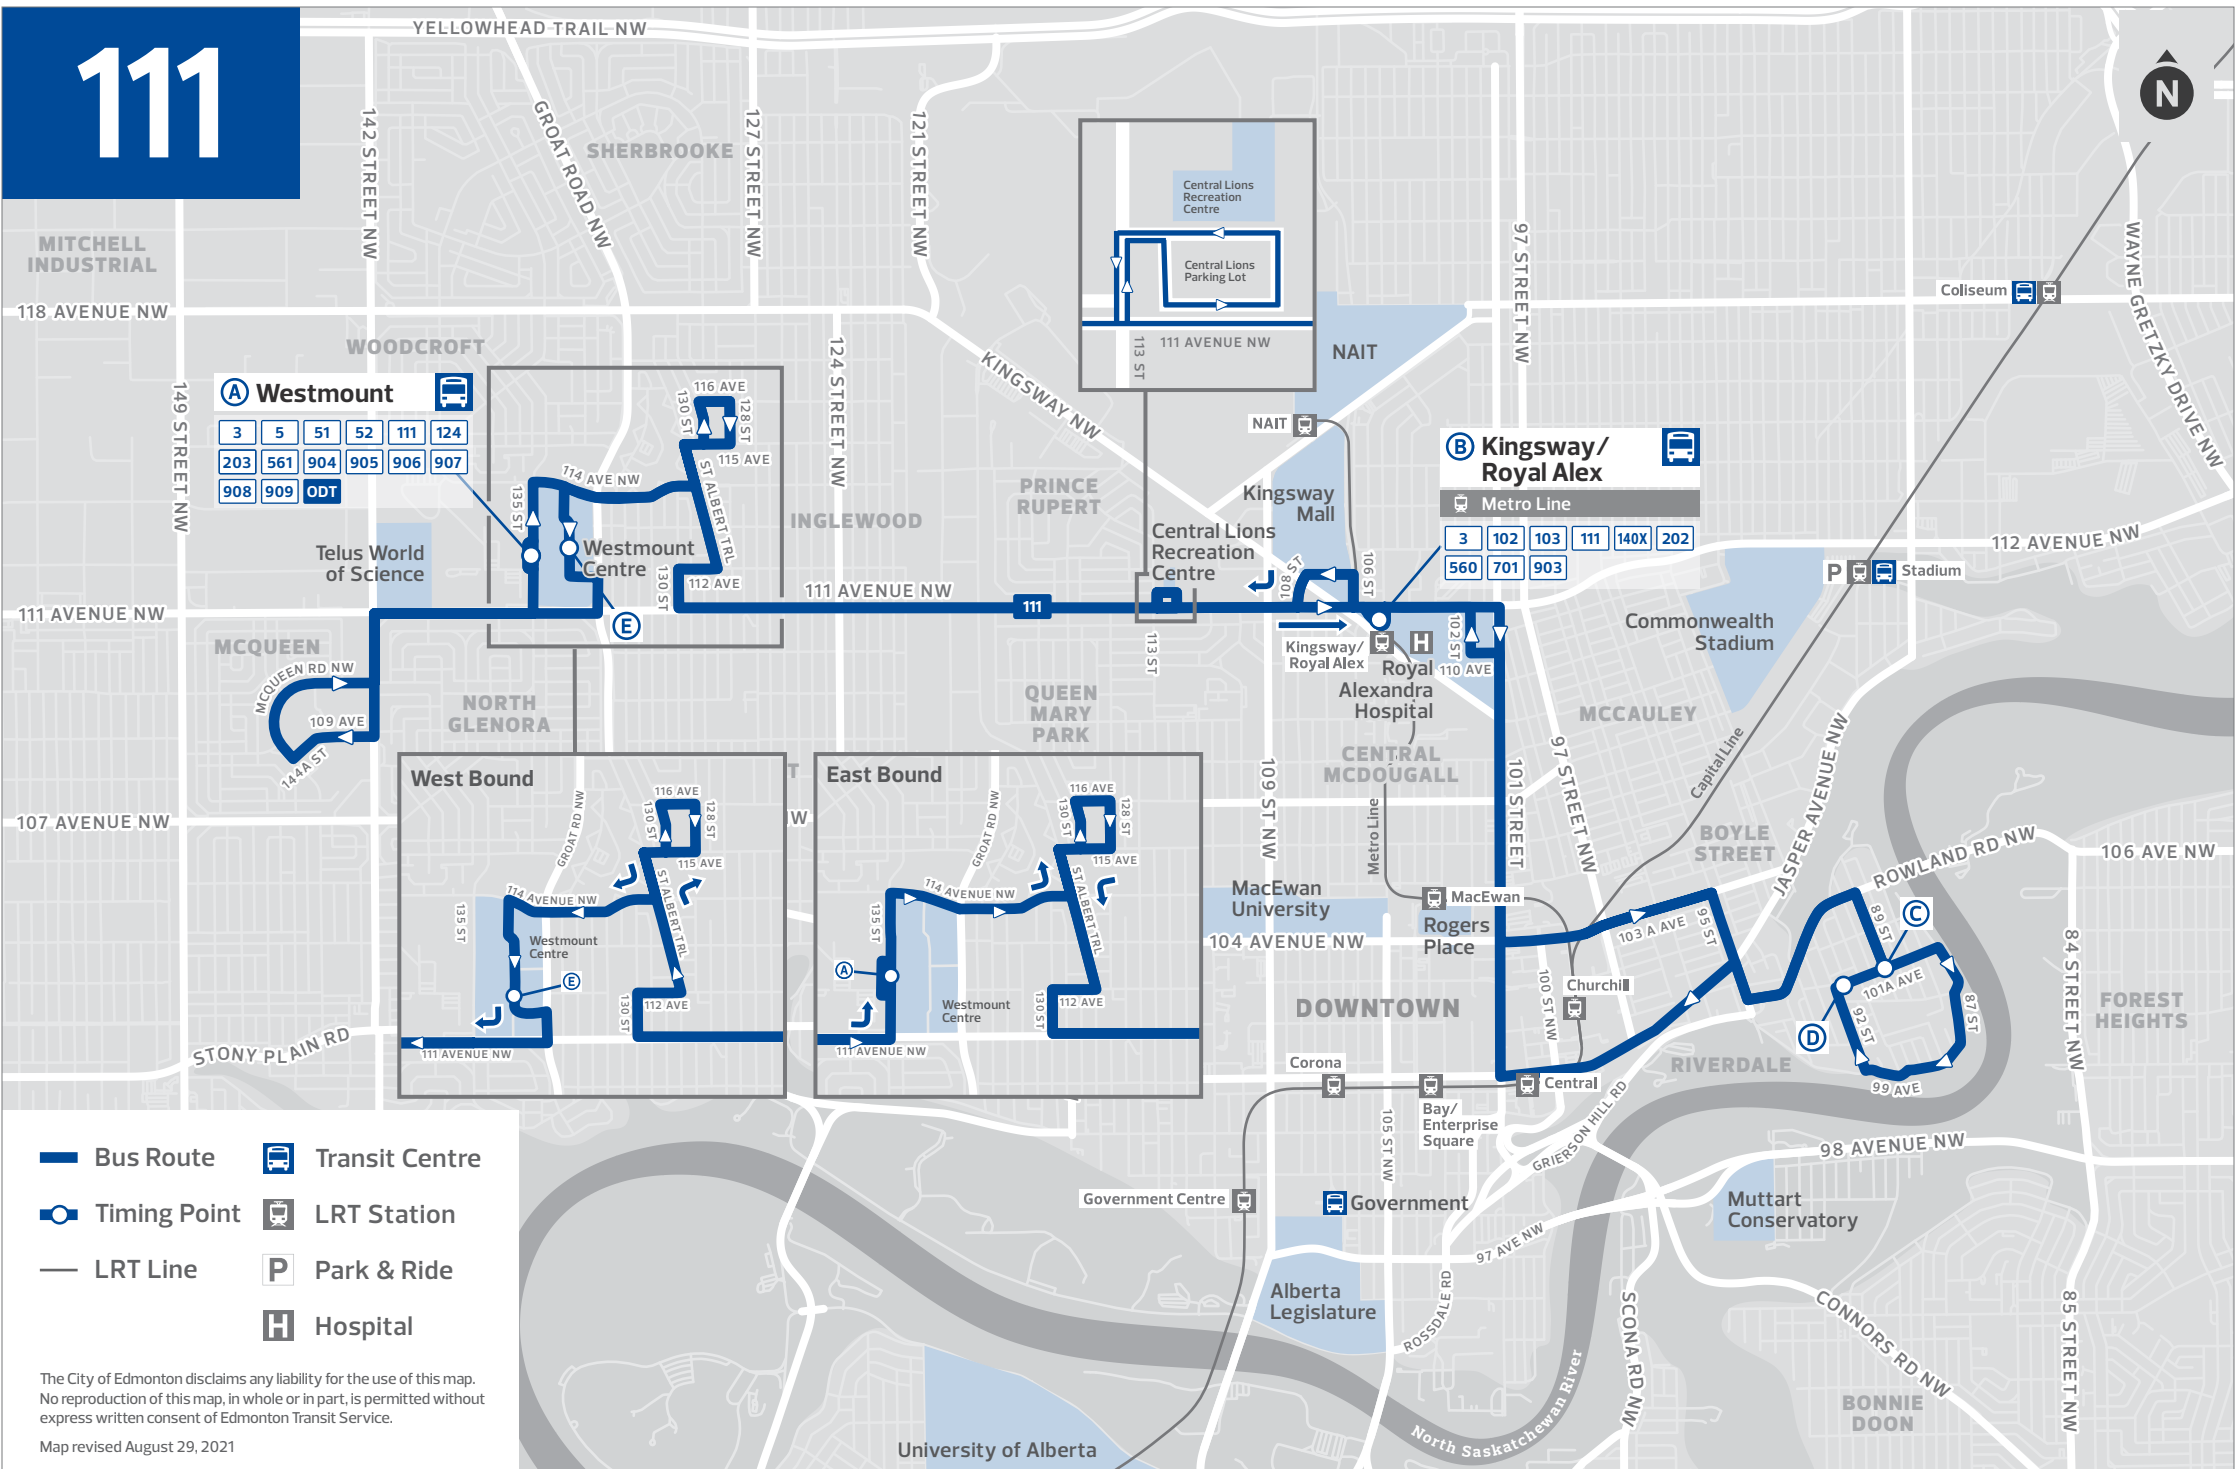

TIMING POINTS

1 2 SUNDAY

CAPILANO TO DOWNTOWN

Capilano TC	79 St & 106 Ave	102 St & MacDonald Dr	Capilano TC	79 St & 106 Ave	102 St & MacDonald Dr
A	B	C	A	B	C
5:35	5:43	5:56	5:20	5:28	5:4
5:55	6:03	6:16	5:35	5:43	5:5
6:15	6:23	6:36	5:50	5:58	6:1
6:35	6:43	6:56	6:05	6:13	6:2
6:55	7:03	7:16	6:20	6:28	6:4
7:15	7:23	7:36	6:35	6:43	6:5
7:35	7:43	7:56	6:50	6:58	7:1
7:55	8:03	8:16	7:05	7:13	7:2
8:15	8:23	8:36	7:25	7:33	7:4
8:35	8:43	8:56	7:45	7:53	8:0
8:55	9:03	9:17	8:05	8:13	8:2
9:15	9:25	9:39	8:25	8:33	8:4
9:35	9:44	9:58	8:45	8:53	9:0
9:55	10:05	10:19	9:05	9:13	9:2
10:15	10:24	10:38	9:25	9:33	9:4
10:35	10:45	10:59	9:45	9:53	10:0
10:50	10:59	11:13	10:05	10:13	10:2
11:05	11:15	11:29	10:25	10:33	10:4
11:20	11:29	11:43	10:45	10:53	11:0

For more information visit edmonton.ca/transit.

Edmonton
Transit
Service

Edmonton

111

A Westmount

3	5	51	52	111	124
203	561	904	905	906	907
908	909	ODT			

B Kingsway/ Royal Alex

Metro Line					
3	102	103	111	140X	202
560	701	903			

West Bound

East Bound

- Bus Route
- Transit Centre
- Timing Point
- LRT Station
- LRT Line
- Park & Ride
- Hospital

The City of Edmonton disclaims any liability for the use of this map. No reproduction of this map, in whole or in part, is permitted without express written consent of Edmonton Transit Service.

Map revised August 29, 2021