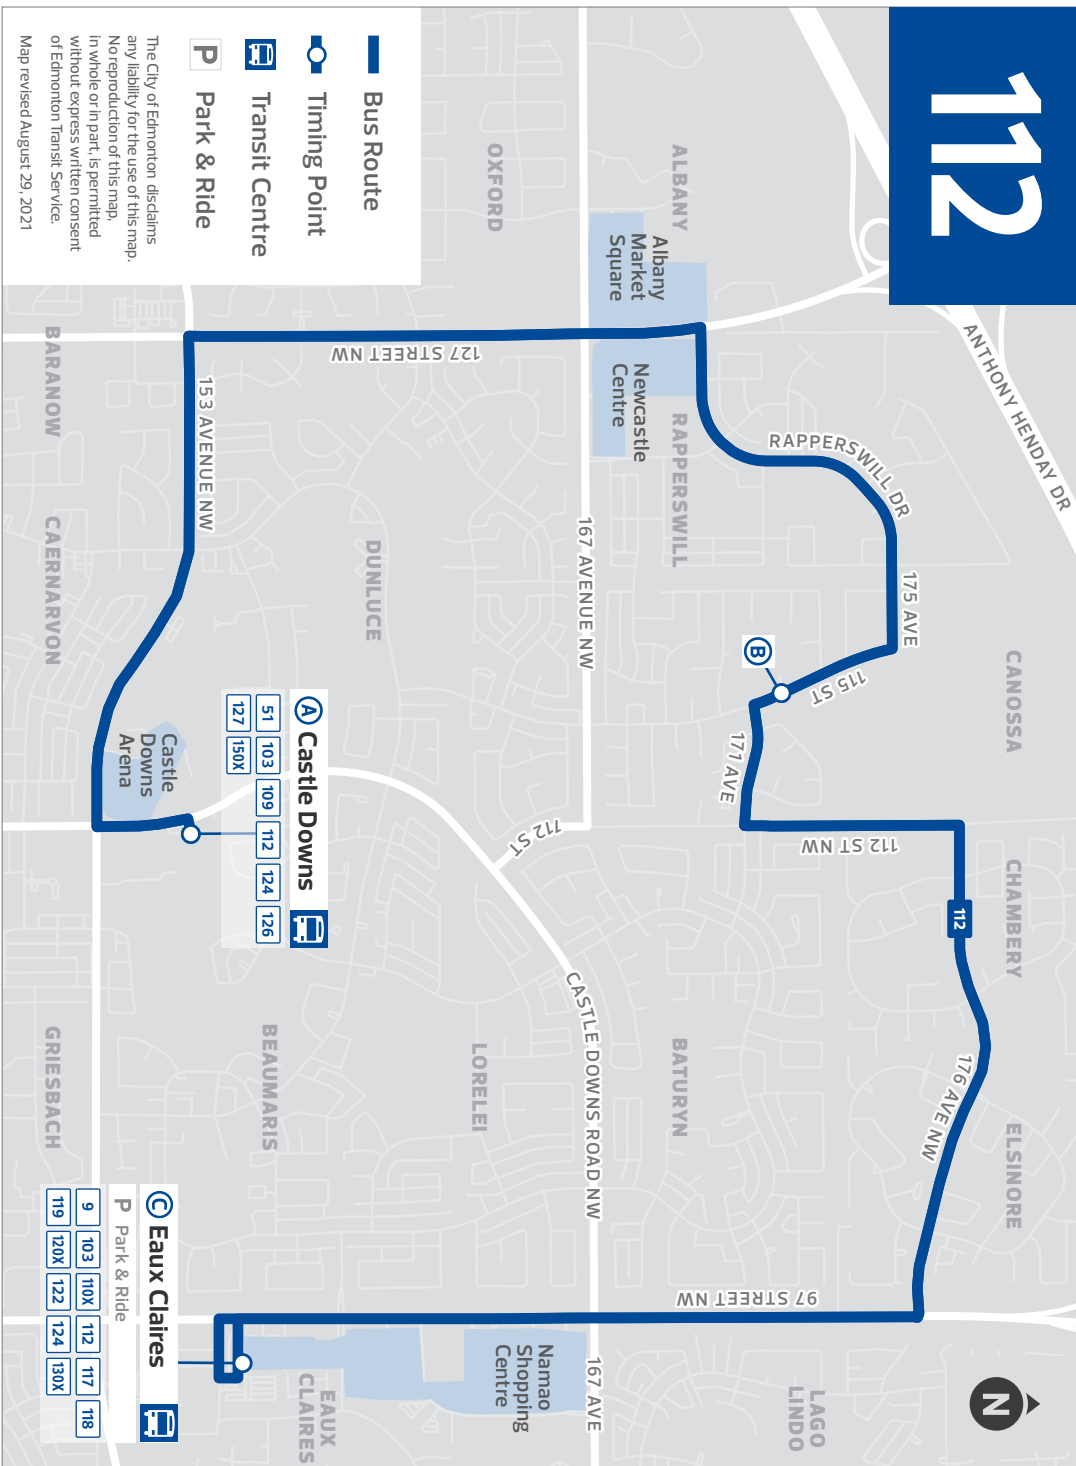

ETS BusLink

Call 780-496-1600 for information about when the next bus or LRT is scheduled to arrive.

Customer Service 311

For assistance with transit-related questions, call 311 to speak with an agent (7a.m. to 7p.m., 7 days/week. Closed on statutory holidays) or submit a request for assistance at edmonton.ca/311. If calling from outside Edmonton, dial 780-442-5311.

Transit Watch 780-442-4900

Report unsafe behaviour and suspicious activity or packages to uniformed ETS staff, or call Transit Watch at 780-442-4900. You can also discreetly send a text message to 780-442-4900 and a Transit Watch staff member will respond. They may also dispatch appropriate security staff, if needed.

TTY Service

Call 780-944-5555 for people with decreased hearing and/or speech abilities.

On Demand Transit

On Demand Transit (ODT) connects 37 neighbourhoods and 16 large seniors' residences to Edmonton's regular bus and LRT service. During the two-year pilot period, there is no fare payment collected when you board On Demand Transit shuttles. Instead, you pay your regular fare when you transfer to a regular bus or LRT.

To book your ride:

- + Download the Edmonton On Demand Transit app
- + Visit edmonton.ca/OnDemandTransit
- + Call 780-496-2400

For more information, visit edmonton.ca/OnDemandTransit

Edmonton
Transit
Service

Edmonton