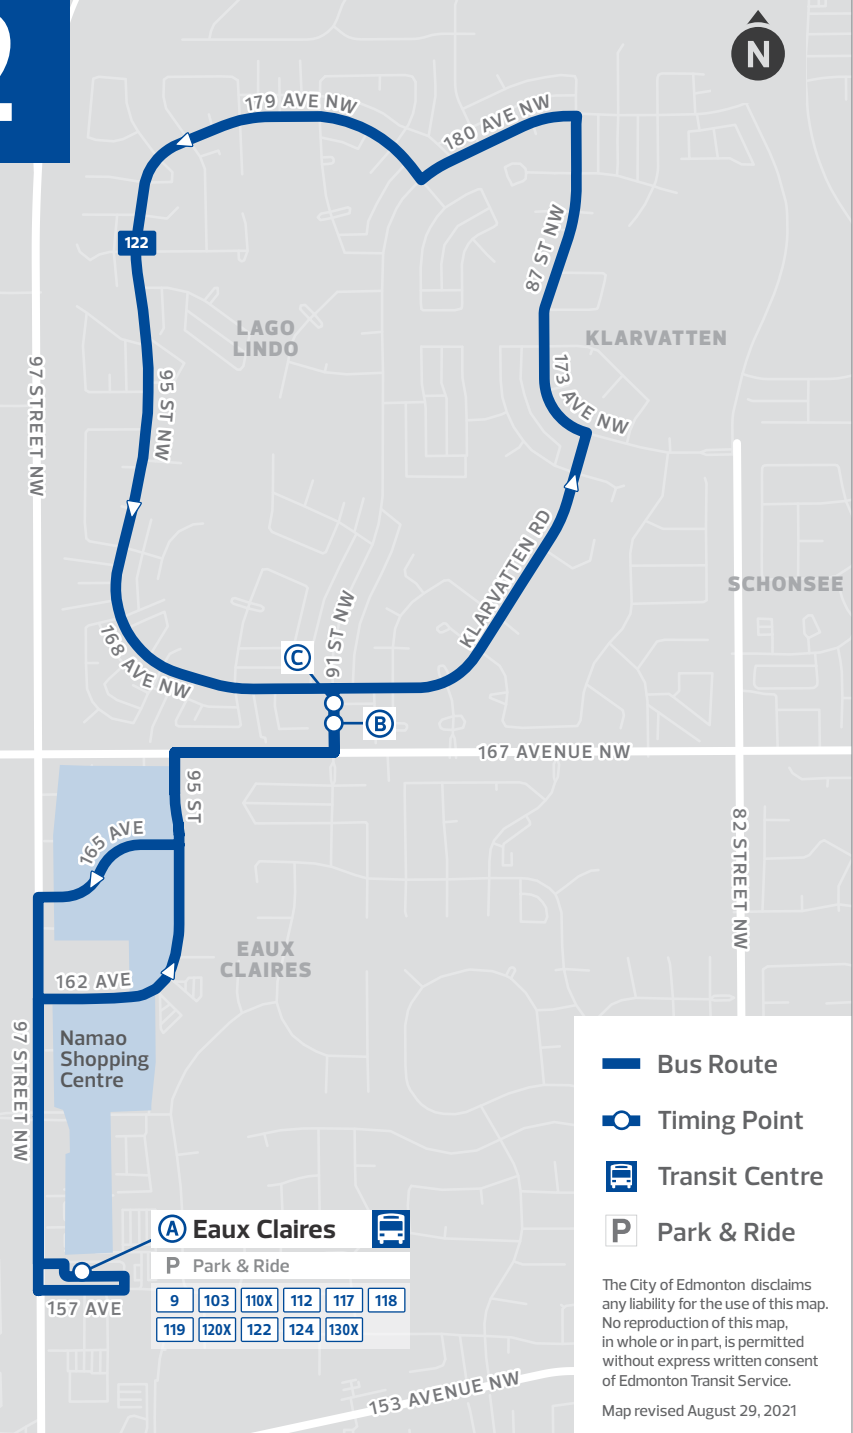

### ETS Real-Time

Track your bus anywhere anytime from your phone or computer using these recommended real-time tools: [edmonton.ca/RealTime](http://edmonton.ca/RealTime), Google Maps, third-party Transit app

Example

For the schedule below, to arrive at 102 St & MacDonald Drive for 7:56 a.m., you will need to board the bus at Capilano Transit Centre no later than 7:35 a.m.

- ① ROUTE NUMBER
- ② DAY OF THE WEEK
- ③ LOCATION / TIMING POINTS
- ④ MAP MARKERS

① 1	② SUNDAY					
CAPILANO TO DOWNTOWN			CAPILANO TO DOWNTOWN			
③ Capilano TC	79 St & 106 Ave	102 St & MacDonald Dr	Capilano TC	79 St & 106 Ave	102 St & MacDonald Dr	
④ <b>A</b>	<b>B</b>	<b>C</b>	<b>A</b>	<b>B</b>	<b>C</b>	
5:35	5:43	5:56	5:20	5:28	5:41	
5:55	6:03	6:16	5:35	5:43	5:56	
6:15	6:23	6:36	5:50	5:58	6:11	
6:35	6:43	6:56	6:05	6:13	6:26	
6:55	7:03	7:16	6:20	6:28	6:41	
7:15	7:23	7:36	6:35	6:43	6:56	
<b>7:35</b>	<b>7:43</b>	<b>7:56</b>	<b>6:50</b>	<b>6:58</b>	<b>7:11</b>	
7:55	8:03	8:16	7:05	7:13	7:26	
8:15	8:23	8:36	7:25	7:33	7:46	
8:35	8:43	8:56	7:45	7:53	8:06	
8:55	9:03	9:17	8:05	8:13	8:26	
9:15	9:25	9:39	8:25	8:33	8:46	
9:35	9:44	9:58	8:45	8:53	9:06	
9:55	10:05	10:19	9:05	9:13	9:26	
10:15	10:24	10:38	9:25	9:33	9:46	
10:35	10:45	10:59	9:45	9:53	10:06	
10:50	10:59	11:13	10:05	10:13	10:26	
11:05	11:15	11:29	10:25	10:33	10:46	
11:20	11:30	11:43	10:45	10:53	11:06	