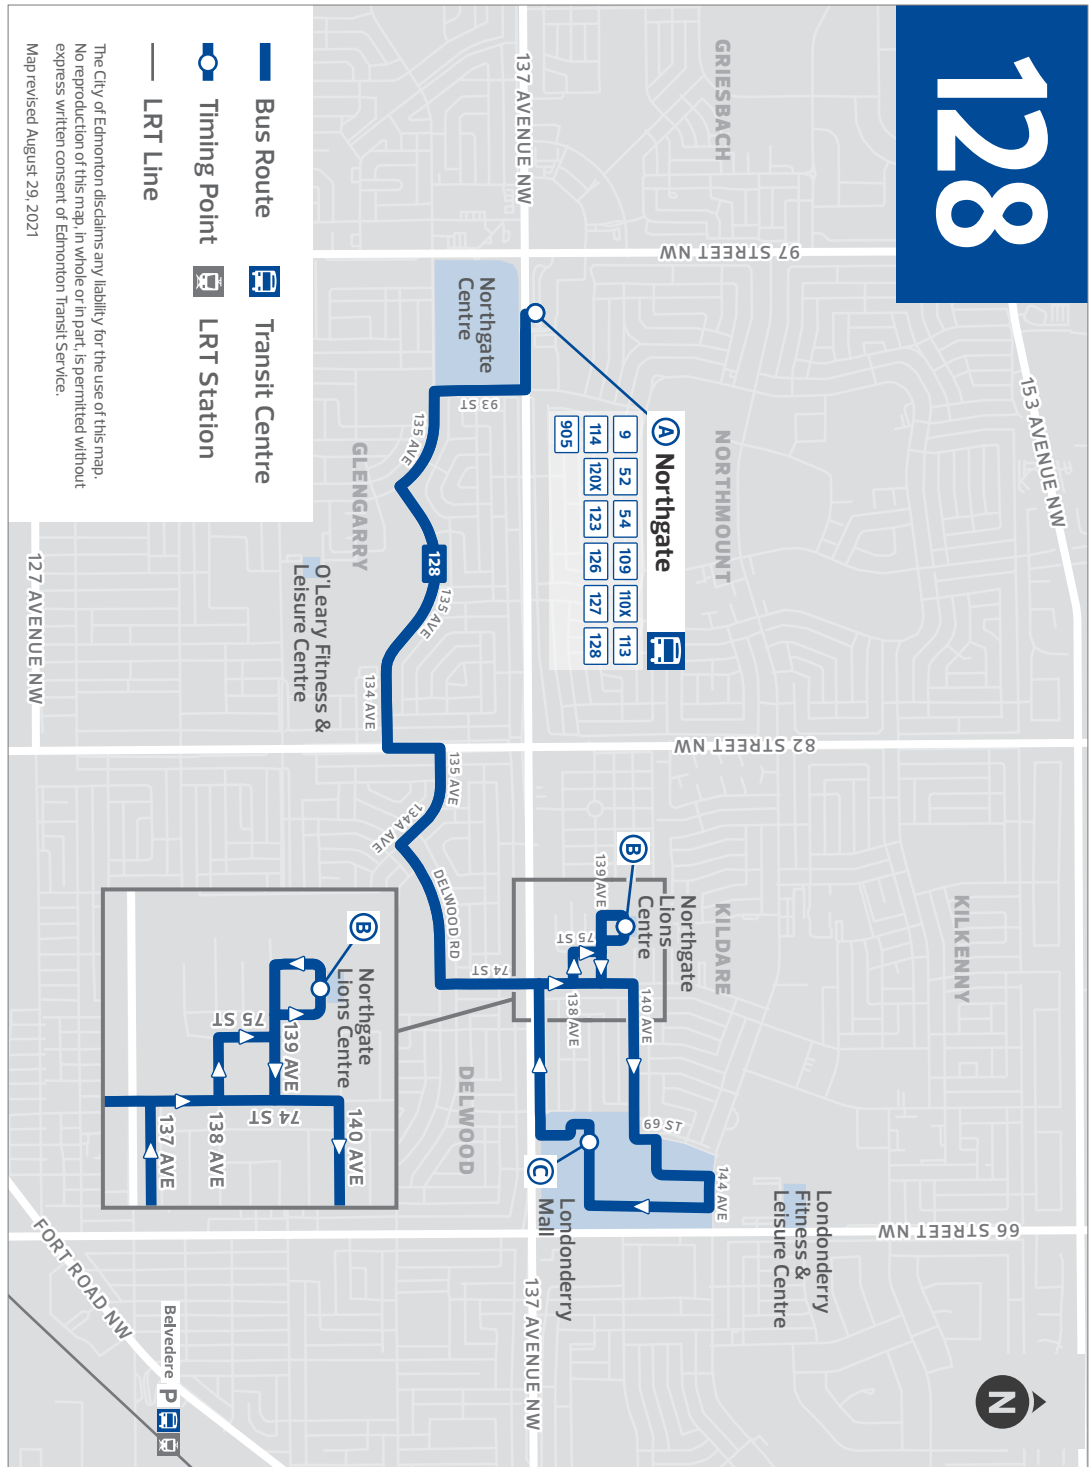

Northgate Lions Centre	Northgate TC
B	A
9:18	9:28
10:18	10:28
11:18	11:28
12:18	12:28
1:18	1:28
2:18	2:28
3:18	3:28
4:18	4:28

TIMING POINTS

TC = Transit Centre

128

SATURDAY

NORTHGATE TO LONDONDERRY

LONDONDERRY TO NORTHGATE

Northgate TC	Northgate Lions Centre	Londonderry Save-On Foods	Northgate Lions Centre
A	B	C	B
8:53	9:07	9:14	9:18
9:53	10:07	10:14	10:18
10:53	11:07	11:14	11:18
11:53	12:07	12:14	12:18
12:53	1:07	1:14	1:18
1:53	2:07	2:14	2:18
2:53	3:07	3:14	3:18
3:53	4:07	4:14	4:18

Northgate Lions Centre	Northgate TC
B	A
9:18	9:28
10:18	10:28
11:18	11:28
12:18	12:28
1:18	1:28
2:18	2:28
3:18	3:28
4:18	4:28

TIMING POINTS

Bold text indicates p.m. time

Subject to change without notice

The City of Edmonton disclaims any liability for the use of this map. No reproduction of this map, in whole or in part, is permitted without express written consent of Edmonton Transit Service. Map revised August 29, 2021

- Bus Route
- Timing Point
- LRT Line
- Transit Centre
- LRT Station