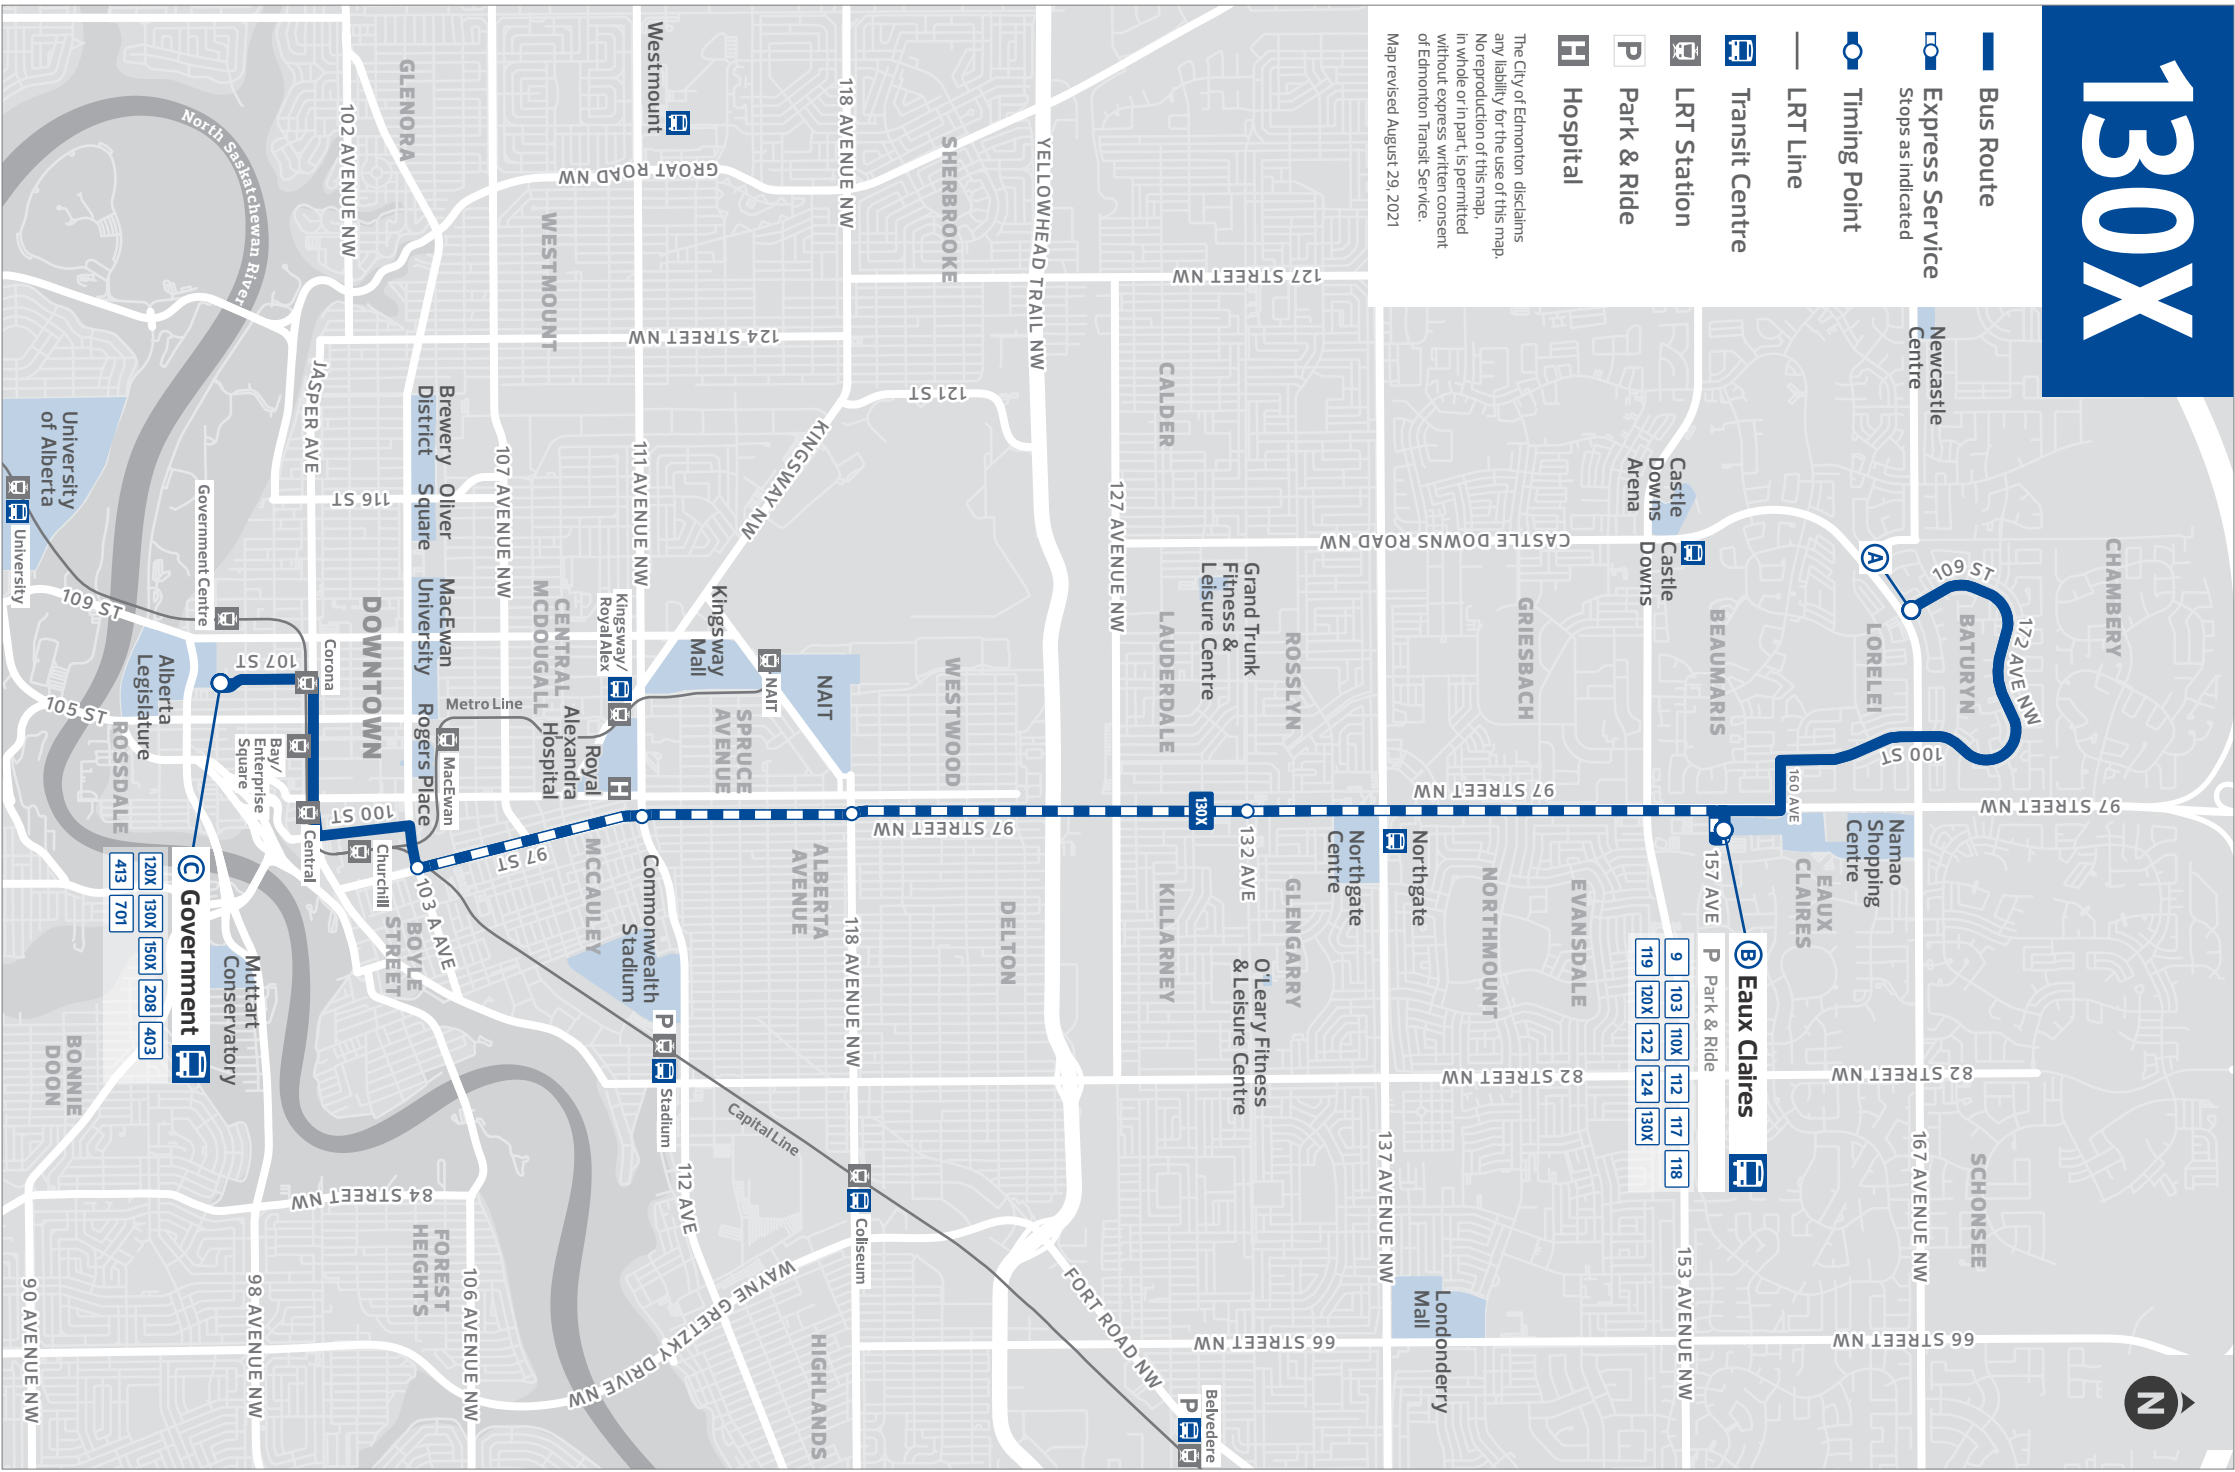

GOVERNMENT
CENTRE

Revised: August 29, 2021

Edmonton
Transit
Service

Edmonton

130X

- Bus Route**
- Express Service**
Stops as indicated
- Timing Point**
- LRT Line**
- Transit Centre**
- LRT Station**
- Park & Ride**
- Hospital**

The City of Edmonton disclaims any liability for the use of this map. No reproduction of this map, in whole or in part, is permitted without express written consent of Edmonton Transit Service.
Map revised August 29, 2021