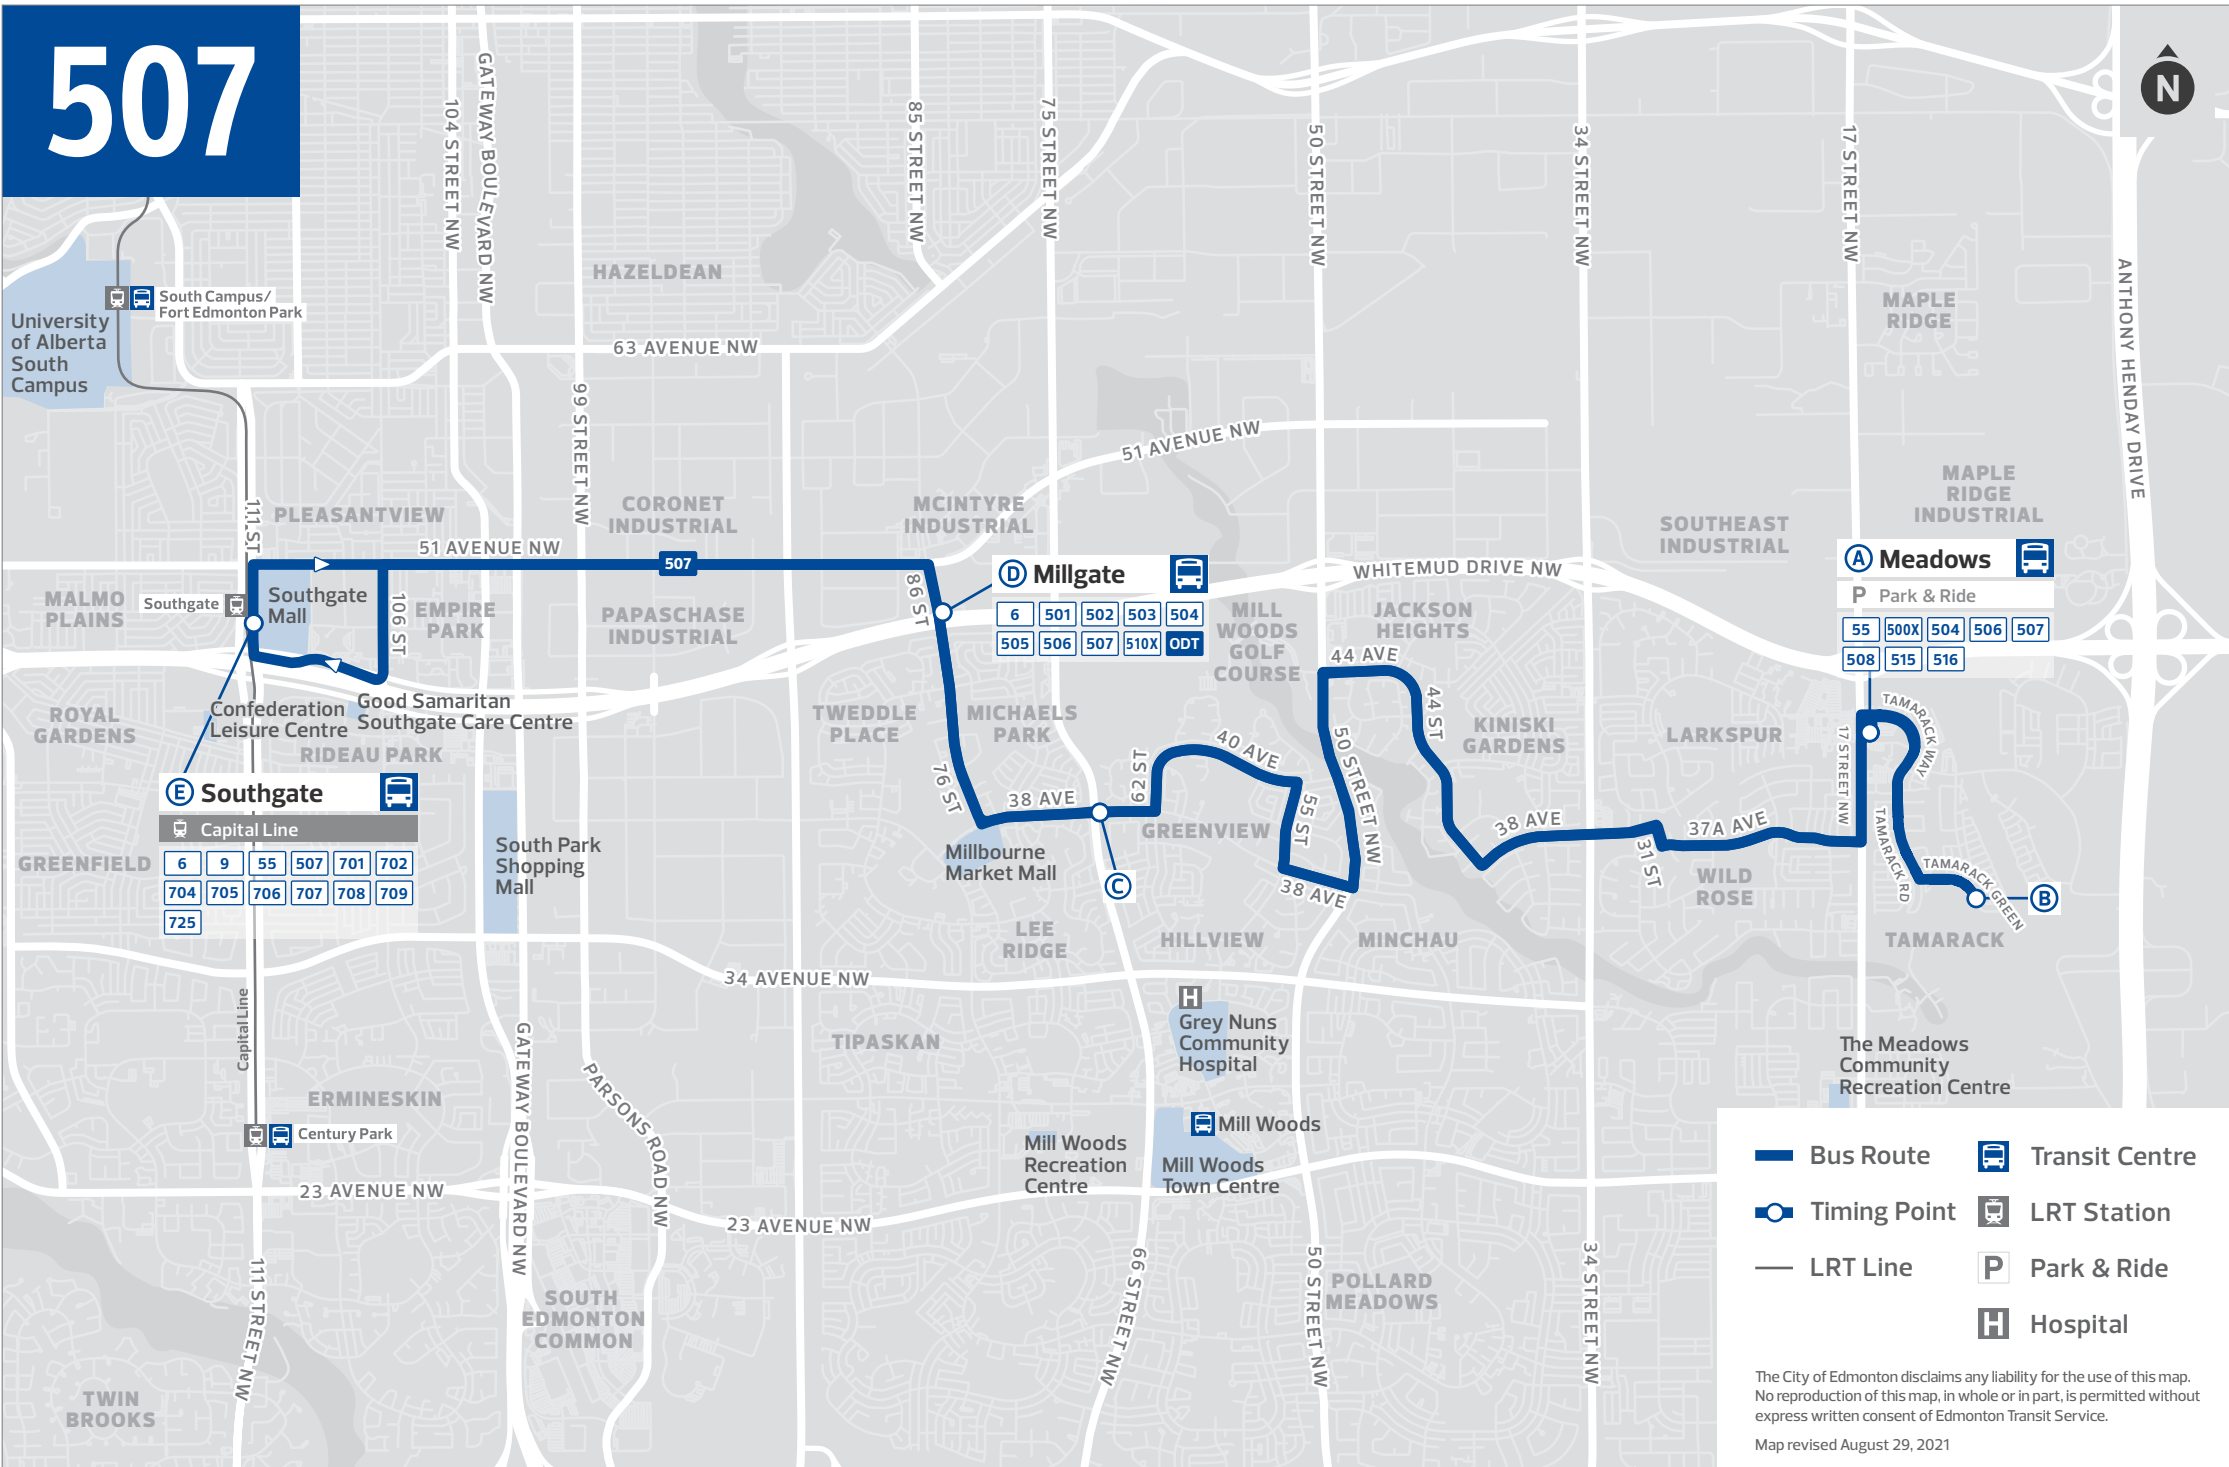

507

ETS Real-Time

Track your bus anywhere anytime from your phone or computer using these recommended real-time tools: edmonton.ca/RealTime, Google Maps, third-party Transit app

ETS Text & Ride

Text the bus stop number to 31100 or bus stop # [space] bus route # to receive your bus schedule by text message.

To book your ride:

- + Download the Edmonton On Demand Transit app
- + Visit edmonton.ca/OnDemandTransit
- + Call 780-496-2400

For more information, visit edmonton.ca/OnDemandTransit

INFORMATION

507

- MEADOWS
- TAMARACK
- WILD ROSE
- KINISKI GARDENS
- GREENVIEW
- MILLGATE
- SOUTHGATE

Example
 For the schedule below, to arrive at **102 St & MacDonald Drive** for **7:56 a.m.**, you will need to board the bus at **Capilano Transit Centre** no later than **7:35 a.m.**

① ROUTE NUMBER ③ LOCATION / TIMING POINTS
 ② DAY OF THE WEEK ④ MAP MARKERS

①	1	②	SUNDAY
	CAPILANO TO DOWNTOWN		CAPILANO TO DOWNTOWN
③	Capilano TC	7	