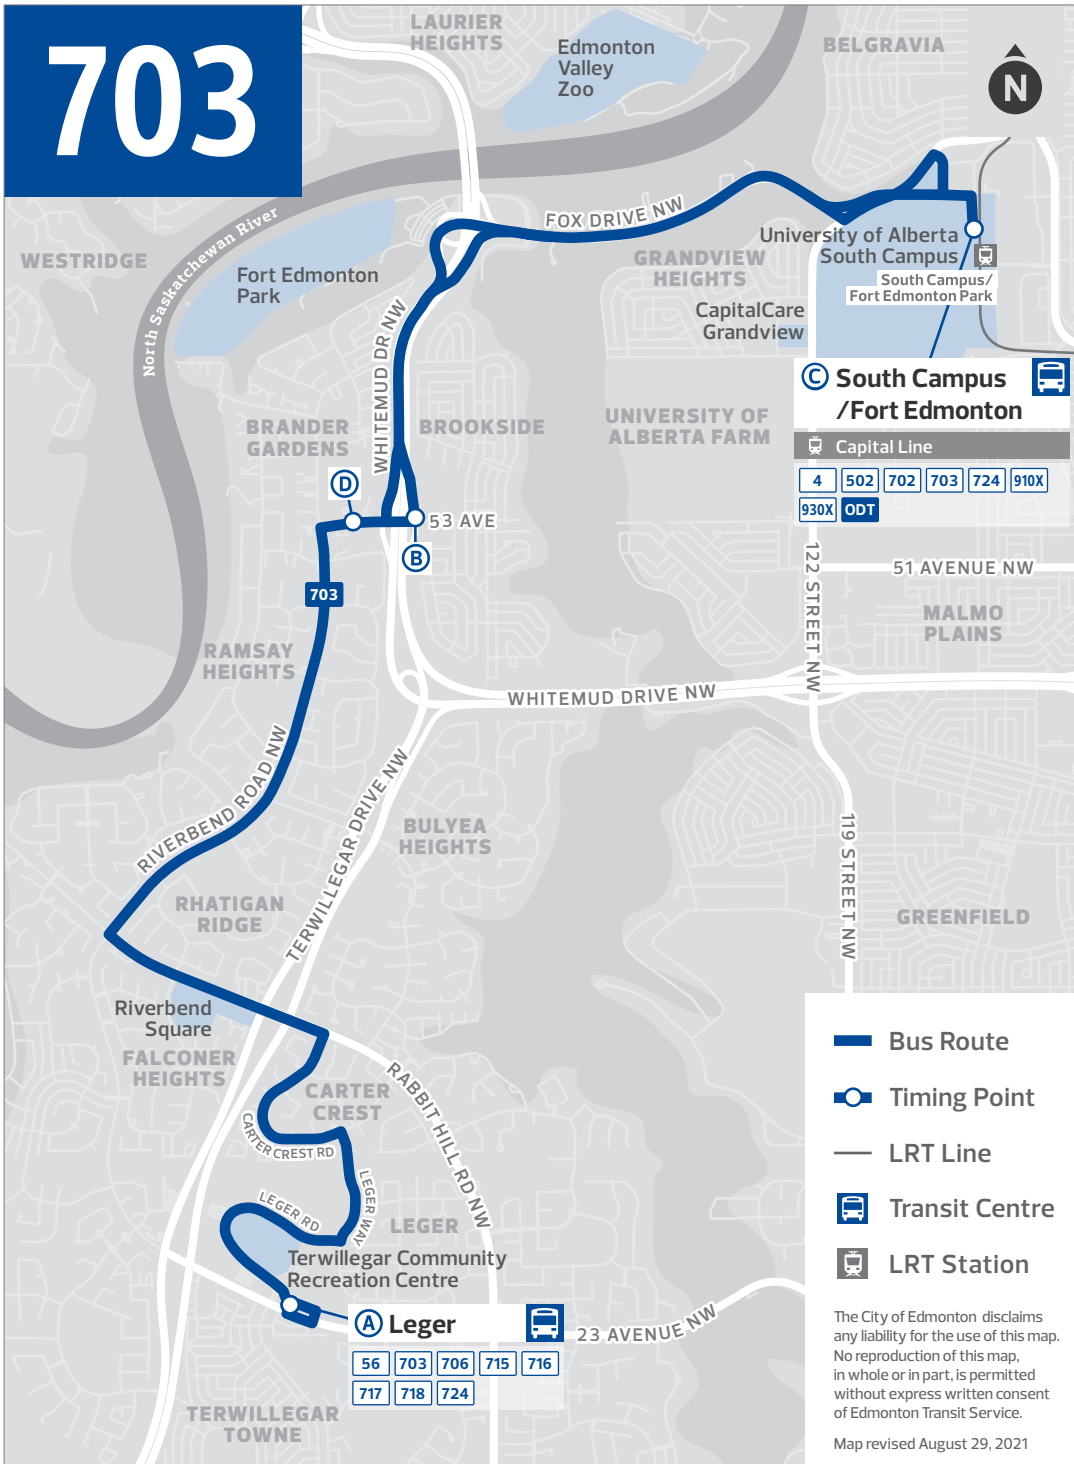

703

ETS Real-Time

Track your bus anywhere anytime from your phone or computer using these recommended real-time tools: edmonton.ca/RealTime, Google Maps, third-party Transit app

ETS Text & Ride

Text the bus stop number to 31100 or bus stop # [space] bus route # to receive your bus schedule by text message.

Reading across the row tells you the time required for the bus to travel between timing points.

Example

For the schedule below, to arrive at 102 St & MacDonald Drive for 7:56 a.m., you will need to board the bus at Capilano Transit Centre no later than 7:35 a.m.

- ① ROUTE NUMBER
- ② DAY OF THE WEEK
- ③ LOCATION / TIMING POINTS
- ④ MAP MARKERS

①	1			② SUNDAY		
	CAPILANO TO DOWNTOWN			CAPILANO TO DOWNTOWN		
③	Capilano TC	79 St & 106 Ave	102 St & MacDonald Dr	Capilano TC	79 St & 106 Ave	102 St & MacDonald Dr
④	A → B → C			A → B → C		
	5:35	5:43	5:56	5:20	5:28	5:41
	5:55	6:03	6:16	5:35	5:43	5:56
	6:15	6:23	6:36	5:50	5:58	6:11
	6:35	6:43	6:56	6:05	6:13	6:26
	6:55	7:03	7:16	6:20	6:28	6:41
	7:15	7:23	7:36	6:35	6:43	6:56
	7:35	7:43	7:56	6:50	6:58	7:11
	7:55	8:03	8:16	7:05	7:13	7:26
	8:15	8:23	8:36	7:25	7:33	7:46
	8:35	8:43	8:56	7:45	7:53	8:06
	8:55	9:03	9:17	8:05	8:13	8:26
	9:15	9:25	9:39	8:25	8:33	8:46
	9:35	9:44	9:58	8:45	8:53	9:06
	9:55	10:05	10:19	9:05	9:13	9:26
	10:15	10:24	10:38	9:25	9:33	9:46
	10:35	10:45	10:59	9:45	9:53	10:06
	10:50	10:59	11:13	10:05	10:13	10:26
	11:05	11:15	11:29	10:25	10:33	10:46
	11:20	11:30	11:43	10:45	10:53	11:06