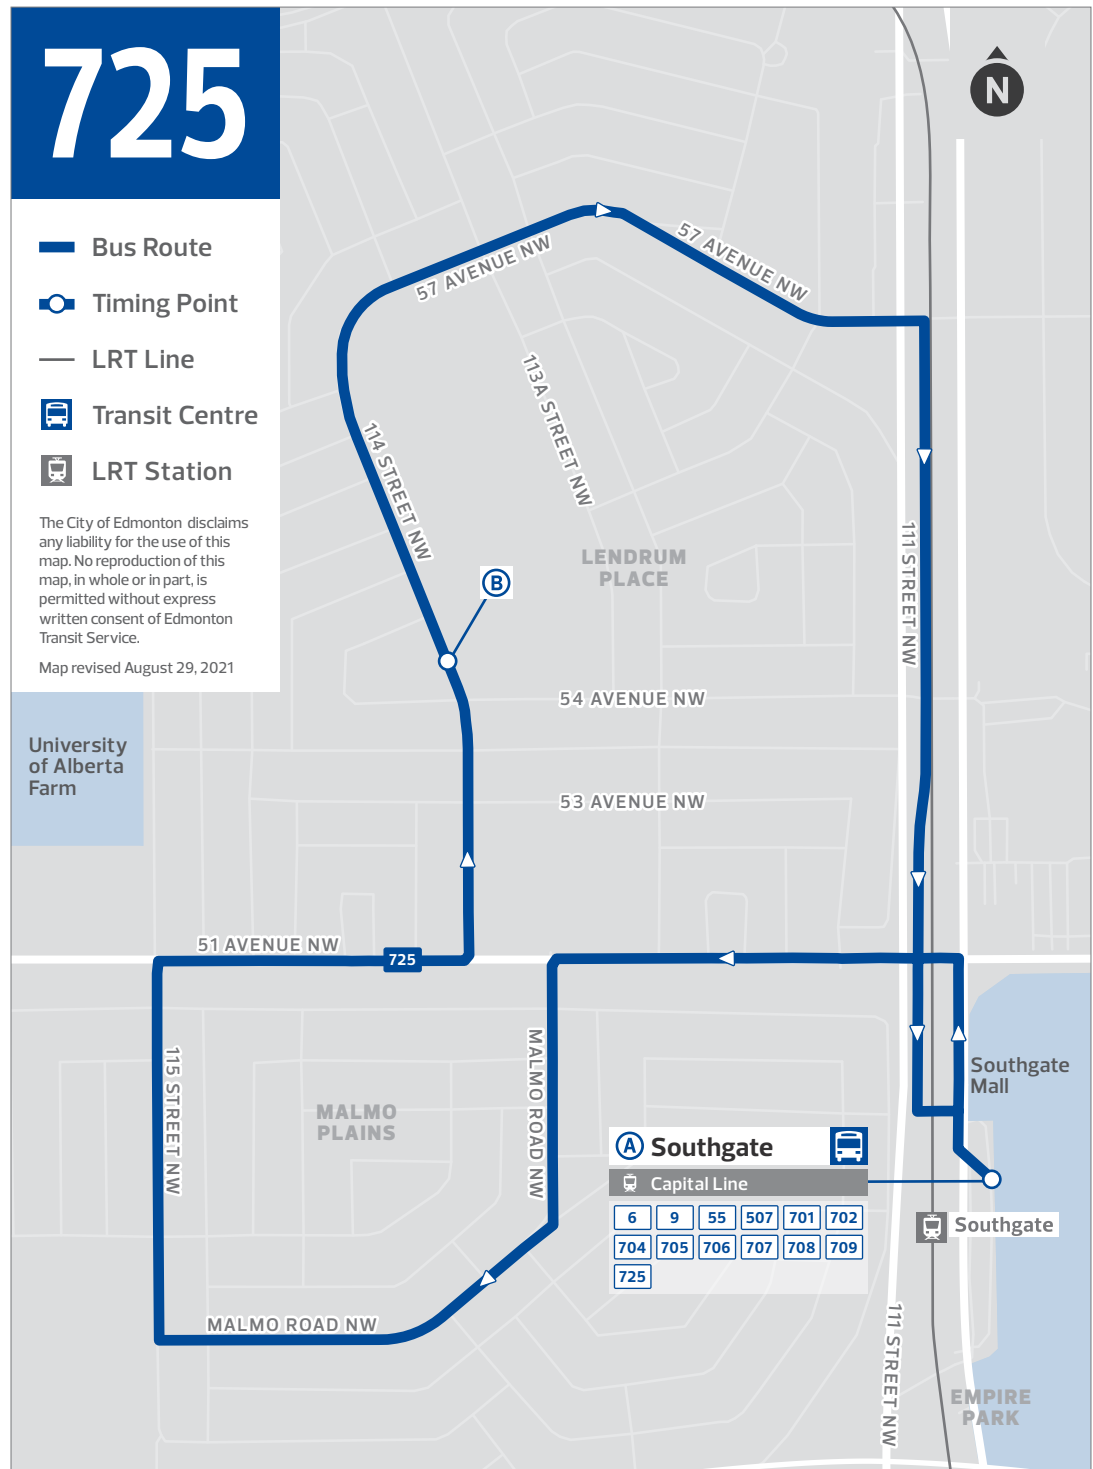

### SOUTHGATE TO LENDRUM

Southgate TC	114 St & 54 Ave	Southgate TC
<b>A</b> → <b>B</b> → <b>A</b>		
8:07	8:13	8:22
8:37	8:43	8:52
9:07	9:13	9:22
9:37	9:43	9:52
10:07	10:13	10:22
10:37	10:43	10:52
11:07	11:13	11:22
11:37	11:43	11:52
<b>12:07</b>	<b>12:13</b>	<b>12:22</b>
<b>12:37</b>	<b>12:43</b>	<b>12:52</b>
<b>1:07</b>	<b>1:13</b>	<b>1:22</b>
<b>1:37</b>	<b>1:43</b>	<b>1:52</b>
<b>2:07</b>	<b>2:13</b>	<b>2:22</b>

### SOUTHGATE TO LENDRUM

Southgate TC	114 St & 54 Ave	Southgate TC
<b>A</b> → <b>B</b> → <b>A</b>		
2:37	2:43	2:52
3:07	3:13	3:22
3:37	3:43	3:52
4:07	4:13	4:22
4:37	4:43	4:52
5:07	5:13	5:22
5:37	5:43	5:52

# 725

— Bus Route

○ Timing Point

— LRT Line

🚏 Transit Centre

🚇 LRT Station

The City of Edmonton disclaims any liability for the use of this map. No reproduction of this map, in whole or in part, is permitted without express written consent of Edmonton Transit Service.

Map revised August 29, 2021

University of Alberta Farm

<b>A</b> Southgate	🚏				
🚇 Capital Line					
6	9	55	507	701	702
704	705	706	707	708	709
725					