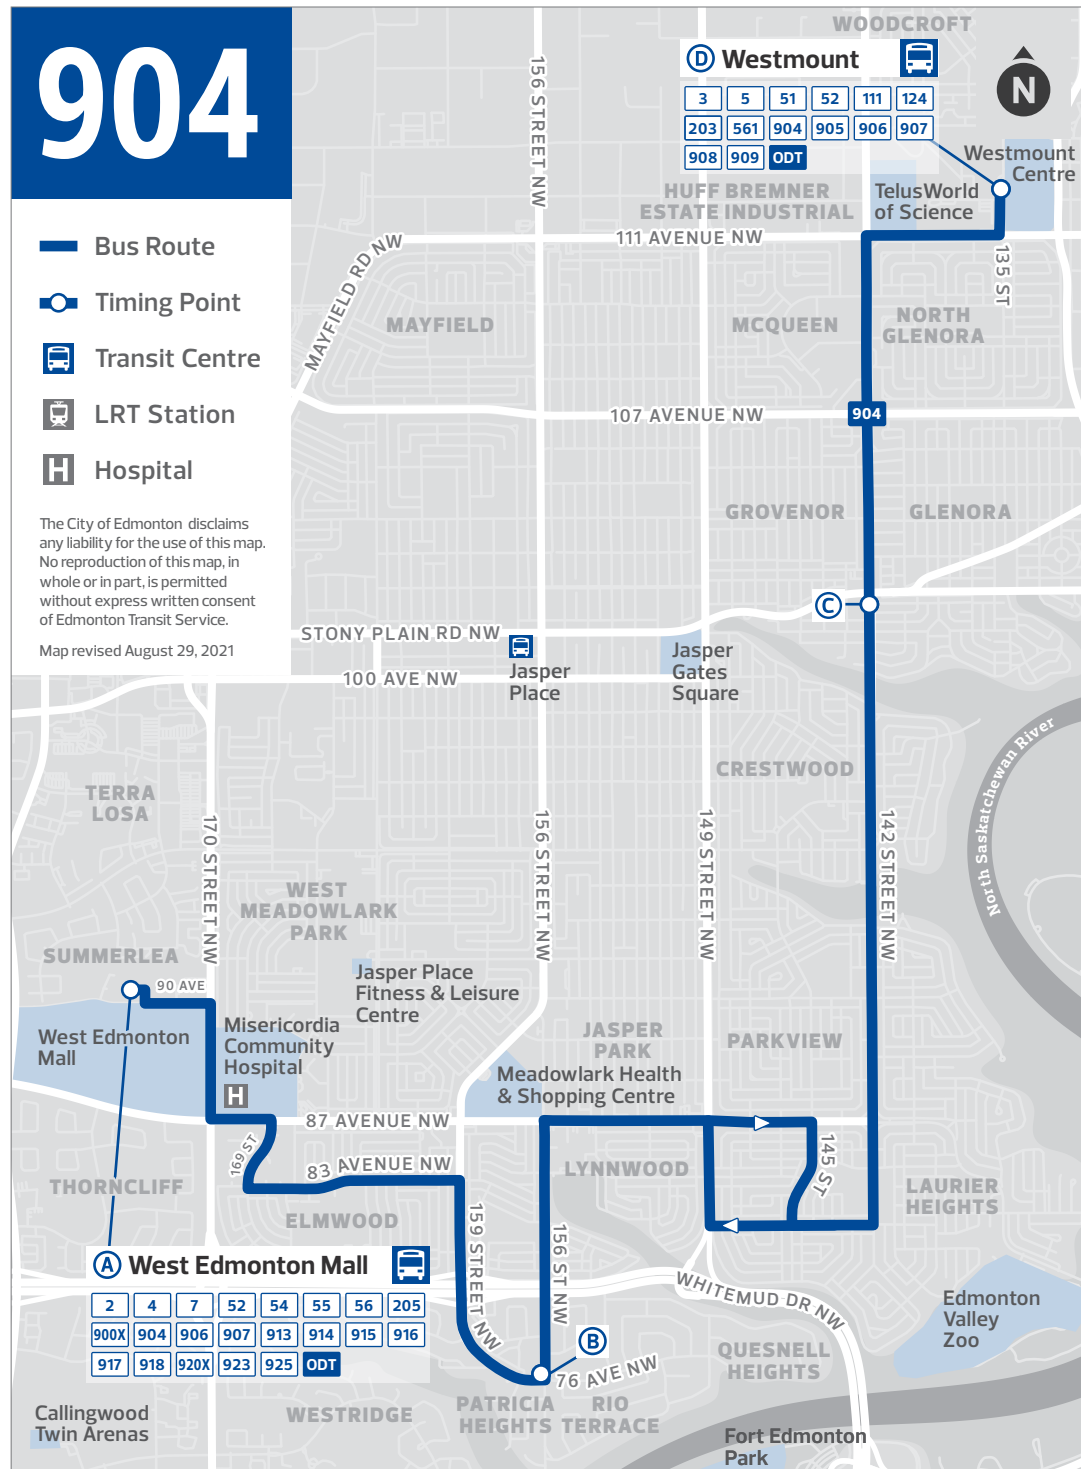

TIMING POINTS

904 SUNDAY

WEST EDM MALL TO WESTMOUNT

West Edm Mall TC	156 St & 76 Ave	142 St & Stony Plain Rd	Westmount TC
A	B	C	D
6:58	7:08	7:21	7:28
7:58	8:08	8:21	8:28
8:58	9:12	9:27	9:34
9:57	10:12	10:27	10:34
10:27	10:42	10:57	11:04
10:57	11:12	11:27	11:34
11:27	11:42	11:57	12:04
11:57	12:12	12:27	12:34
12:27	12:42	12:57	1:04
12:57	1:12	1:27	1:34
1:27	1:42	1:57	2:04
1:57	2:12	2:27	2:34
2:27	2:42	2:57	3:04
2:57	3:12	3:27	3:34
3:27	3:42	3:57	4:04
3:57	4:12	4:27	4:34
4:27	4:42	4:57	5:04
4:57	5:10	5:23	5:30
5:27	5:39	5:52	5:59
5:57	6:09	6:22	6:29
6:27	6:39	6:52	6:59
6:57	7:09	7:22	7:29
7:57	8:09	8:22	8:29
8:57	9:09	9:22	9:29
9:57	10:09	10:22	10:29

WESTMOUNT TO WEST EDM MALL

Westmount TC	142 St & 101A Ave	156 St & 76 Ave	West Edm Mall TC
D	C	B	A
7:31	7:40	7:52	8:02
8:31	8:40	8:52	9:03
9:38	9:47	10:01	10:16
10:08	10:17	10:31	10:46
10:38	10:47	11:01	11:16
11:08	11:17	11:31	11:46
11:38	11:47	12:01	12:16
12:08	12:17	12:31	12:46
12:38	12:47	1:01	1:16
1:08	1:17	1:31	1:46
1:38	1:47	2:01	2:16
2:08	2:17	2:31	2:46
2:38	2:47	3:01	3:16
3:08	3:17	3:31	3:46
3:38	3:47	4:01	4:16
4:08	4:17	4:31	4:46
4:38	4:47	5:01	5:12
5:08	5:17	5:29	5:40
5:34	5:43	5:55	6:06
6:02	6:11	6:23	6:34
6:32	6:41	6:53	7:04
7:02	7:11	7:23	7:34
8:02	8:11	8:23	8:34
9:02	9:11	9:23	9:34
10:02	10:11	10:23	10:34

TIMING POINTS

Bold text indicates p.m. time

TC = Transit Centre

Subject to change without notice

Bold text indicates p.m. time

TC = Transit Centre

Subject to change without notice