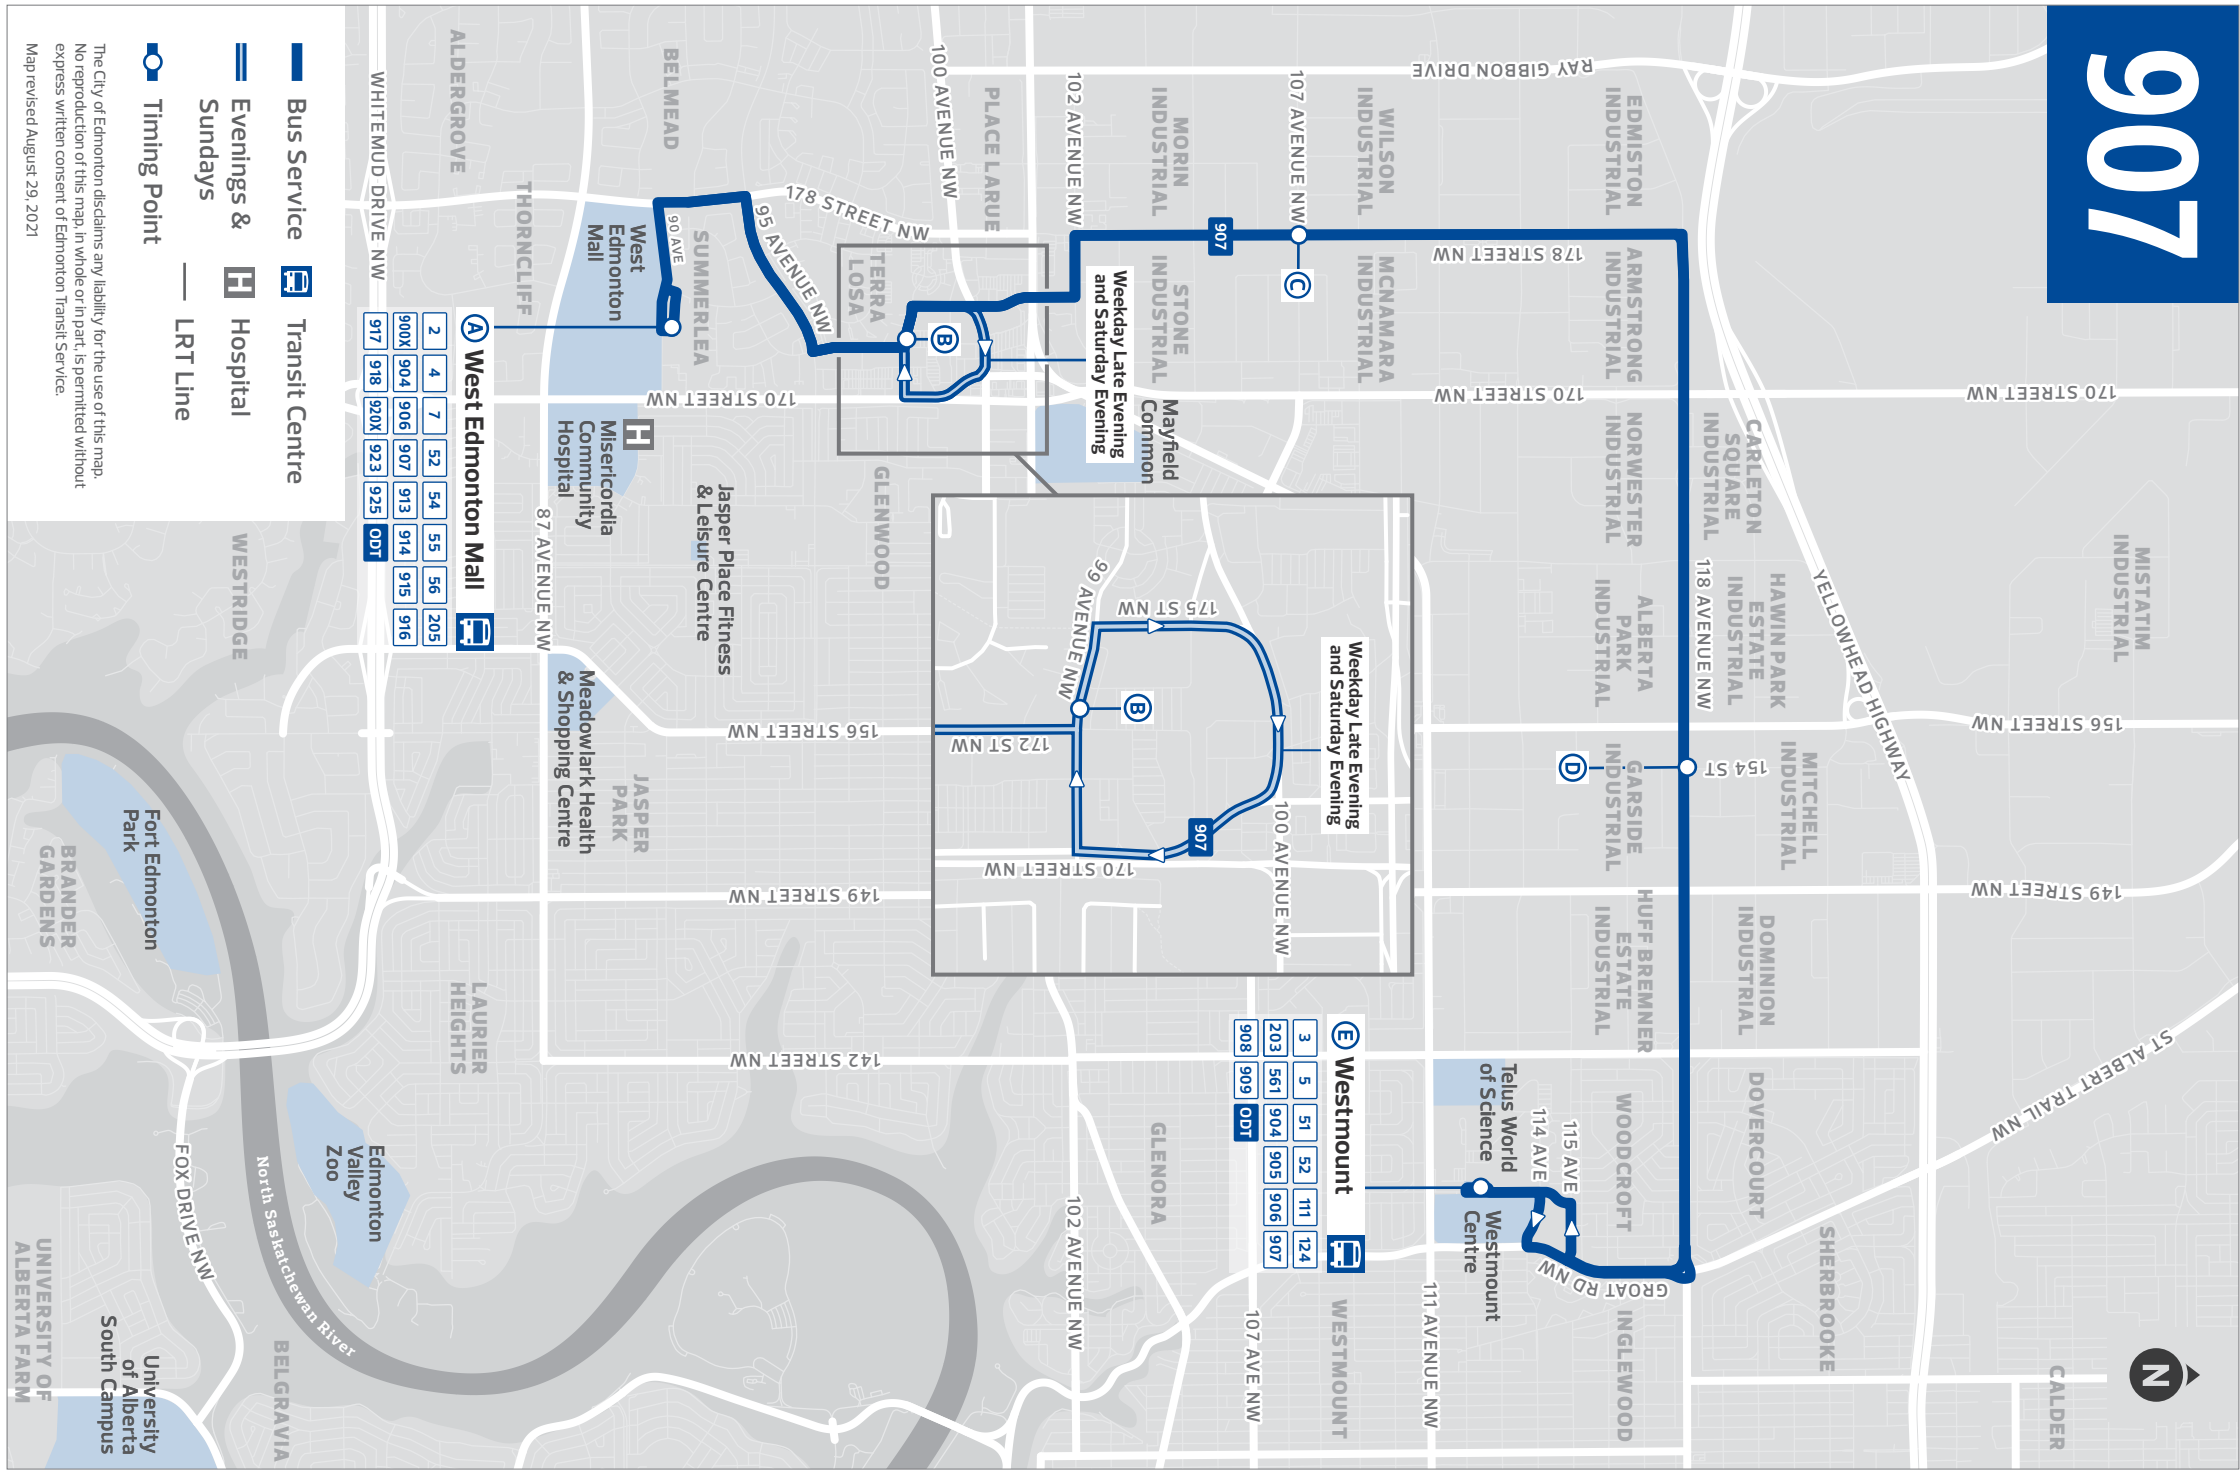

Revised: August 29, 2021

Edmonton
Transit
Service

907

TC = Transit Centre
Bold text indicates p.m. time
 Subject to change without notice

907 MONDAY TO FRIDAY

WEST EDM MALL TO WESTMOUNT

West Edm Mall TC	178 St & 107 Ave	154 St & 118 Ave	Westmount TC	172 St & 99 Ave
A	C	D	E	B
5:21	5:32	5:44	5:52	
5:51	6:02	6:14	6:22	
6:10	6:21	6:33	6:41	
6:24	6:36	6:48	6:56	
6:35	6:48	7:00	7:08	
6:50	7:03	7:15	7:23	
7:05	7:18	7:30	7:38	
7:20	7:33	7:45	7:53	
7:35	7:48	8:00	8:08	
7:50	8:03	8:15	8:23	
8:05	8:18	8:30	8:38	
8:20	8:33	8:45	8:53	
8:50	9:03	9:15	9:23	
9:22	9:33	9:45	9:53	
9:52	10:03	10:15	10:23	
10:22	10:33	10:45	10:53	
10:52	11:03	11:15	11:23	
11:22	11:33	11:45	11:53	
11:52	12:03	12:15	12:23	
12:22	12:33	12:45	12:53	
12:52	1:03	1:15	1:23	
1:22	1:33	1:45	1:53	
1:52	2:03	2:15	2:23	
2:22	2:33	2:45	2:53	
2:53	3:05	3:19	3:27	
3:07	3:20	3:34	3:42	
3:22	3:35	3:49	3:57	
3:37	3:50	4:04	4:12	
3:52	4:05	4:19	4:27	
4:07	4:20	4:34	4:42	
4:22	4:35	4:49	4:57	
4:37	4:50	5:04	5:12	
4:52	5:05	5:19	5:27	
5:07	5:20	5:34	5:42	
5:22	5:35	5:49	5:57	
5:51	6:04	6:18	6:26	
6:22	6:35	6:49	6:56	
6:52	7:05	7:19	7:26	
7:22	7:35	7:49	7:56	
7:52	8:05	8:19	8:26	
8:22	8:35	8:49	8:56	
8:52	9:05	9:19	9:26	
9:22	9:35	9:49	9:56	
9:50	10:03	10:17	10:24	
10:52			10:57	11:02