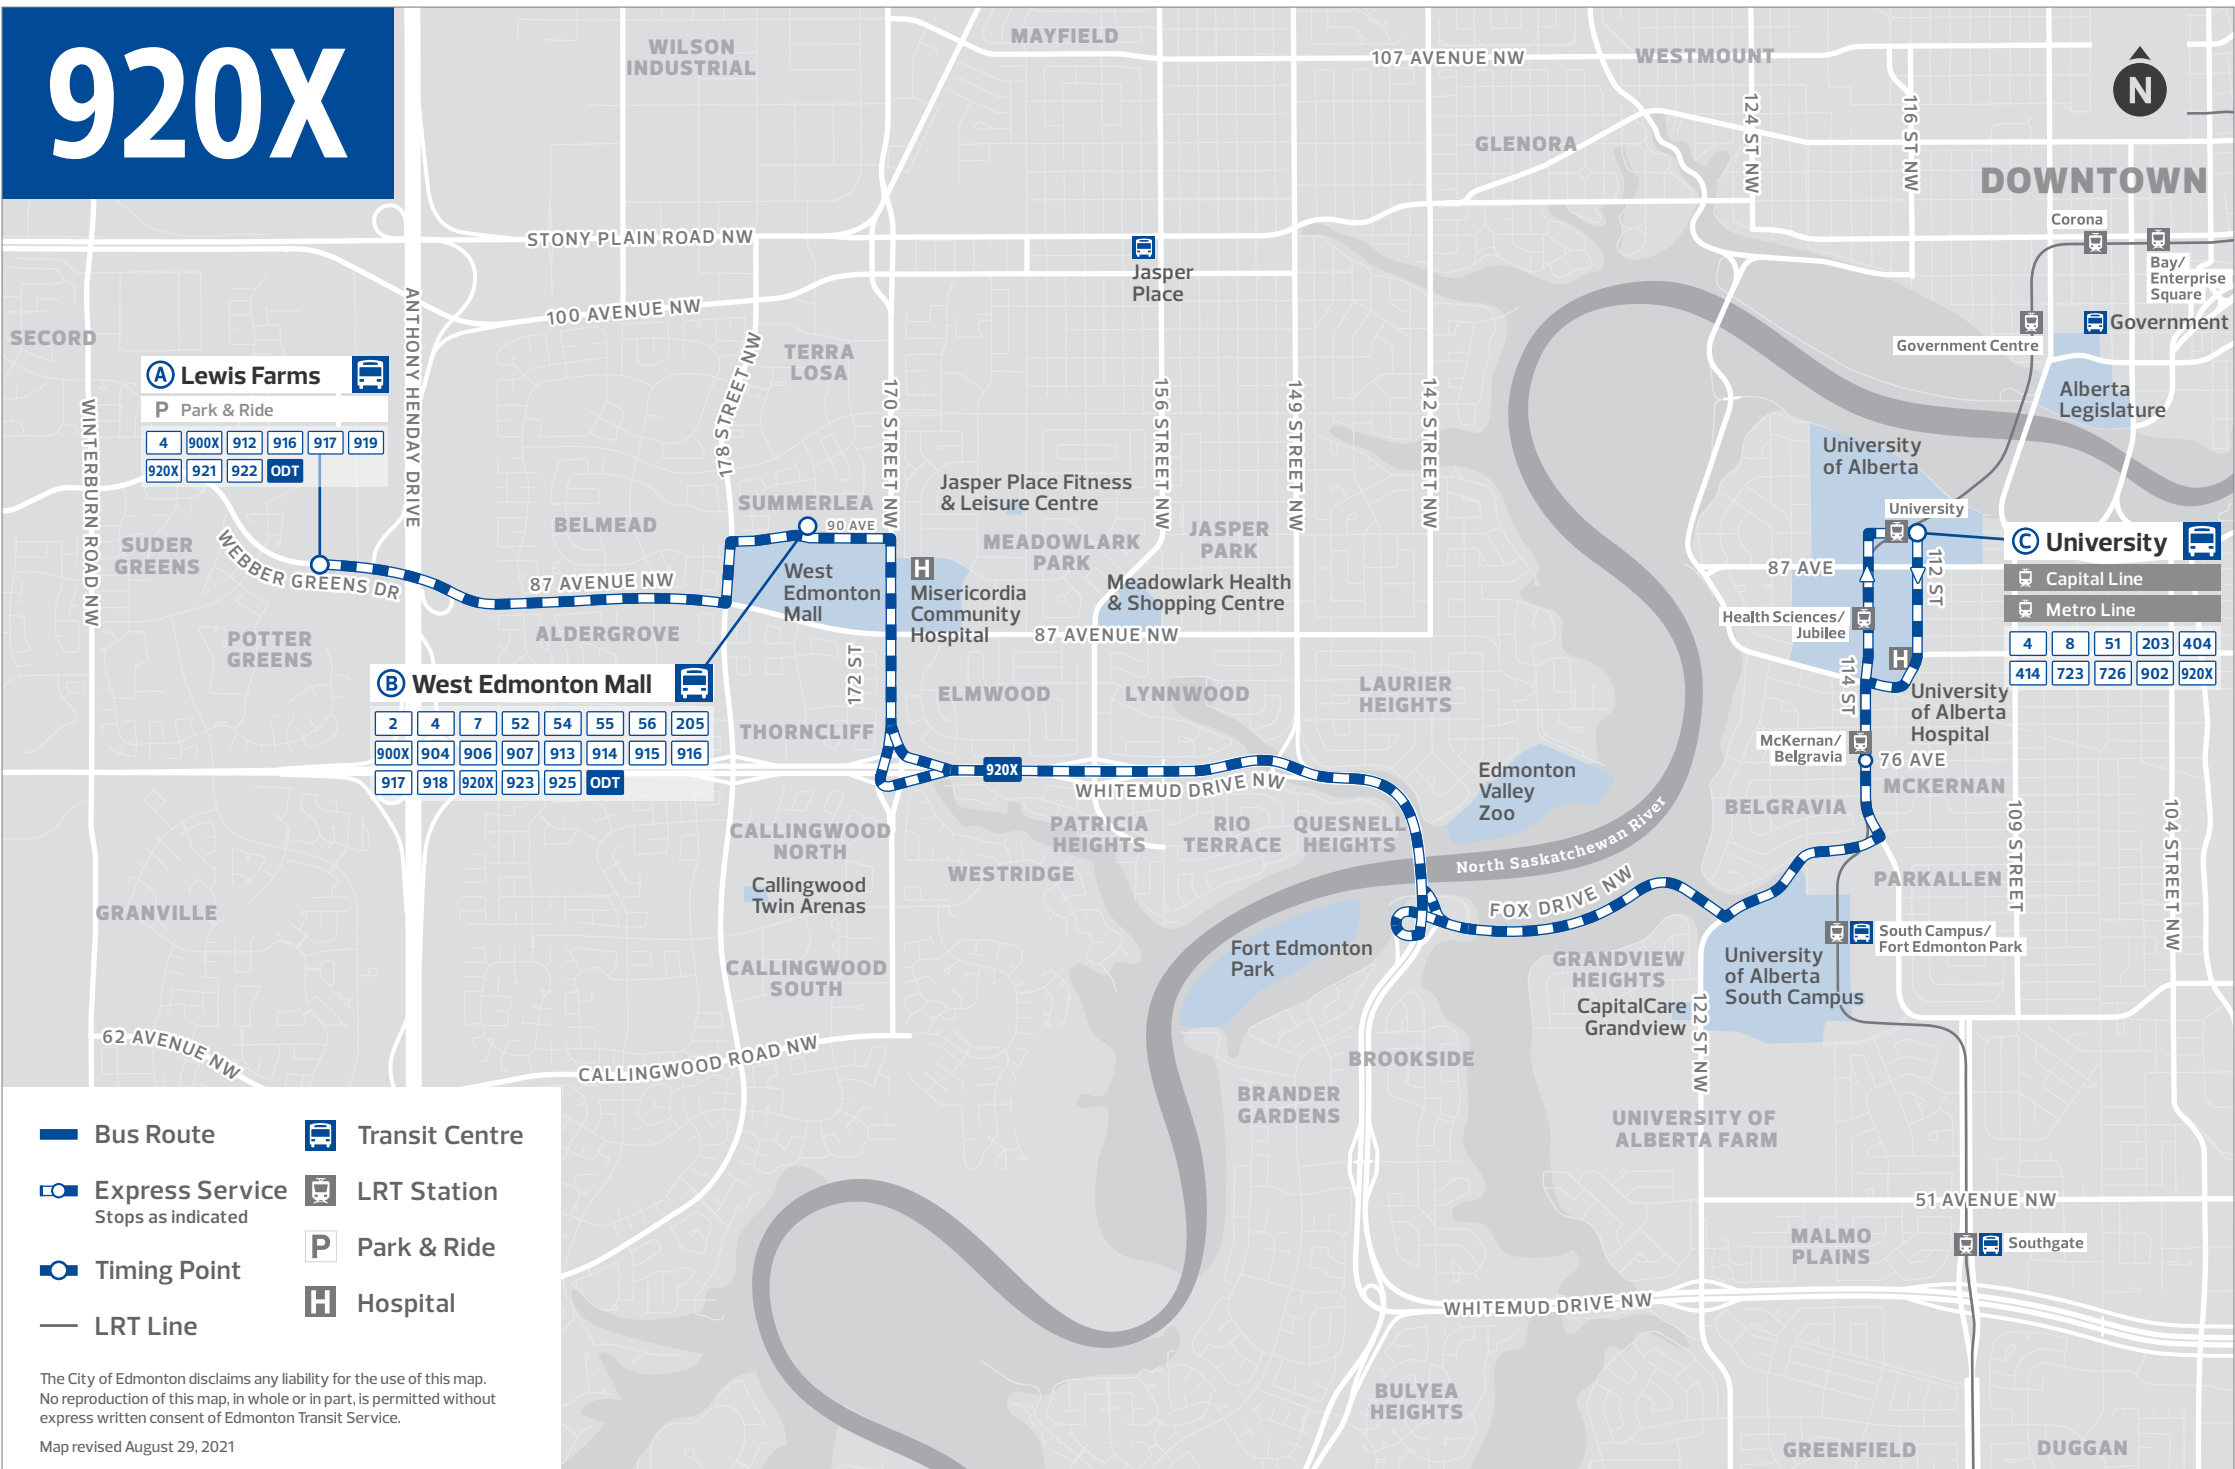

To book your ride:

- + Download the Edmonton On Demand Transit app
- + Visit edmonton.ca/OnDemandTransit
- + Call 780-496-2400

For more information, visit edmonton.ca/OnDemandTransit

INFORMATION

920x

LEWIS FARMS
WEST EDMONTON MALL
UNIVERSITY

Revised: August 29, 2021

Edmonton
Transit
Service

Edmonton

920X

A Lewis Farms

P Park & Ride

4	900X	912	916	917	919
920X	921	922	ODT		

B West Edmonton Mall

2	4	7	52	54	55	56	205
900X	904	906	907	913	914	915	916
917	918	920X	923	925	ODT		

C University

Capital Line

Metro Line

4	8	51	203	404
414	723	726	902	920X

- Bus Route
- Express Service
Stops as indicated
- Timing Point
- LRT Line
- Transit Centre
- LRT Station
- Park & Ride
- Hospital

The City of Edmonton disclaims any liability for the use of this map. No reproduction of this map, in whole or in part, is permitted without express written consent of Edmonton Transit Service.

Map revised August 29, 2021