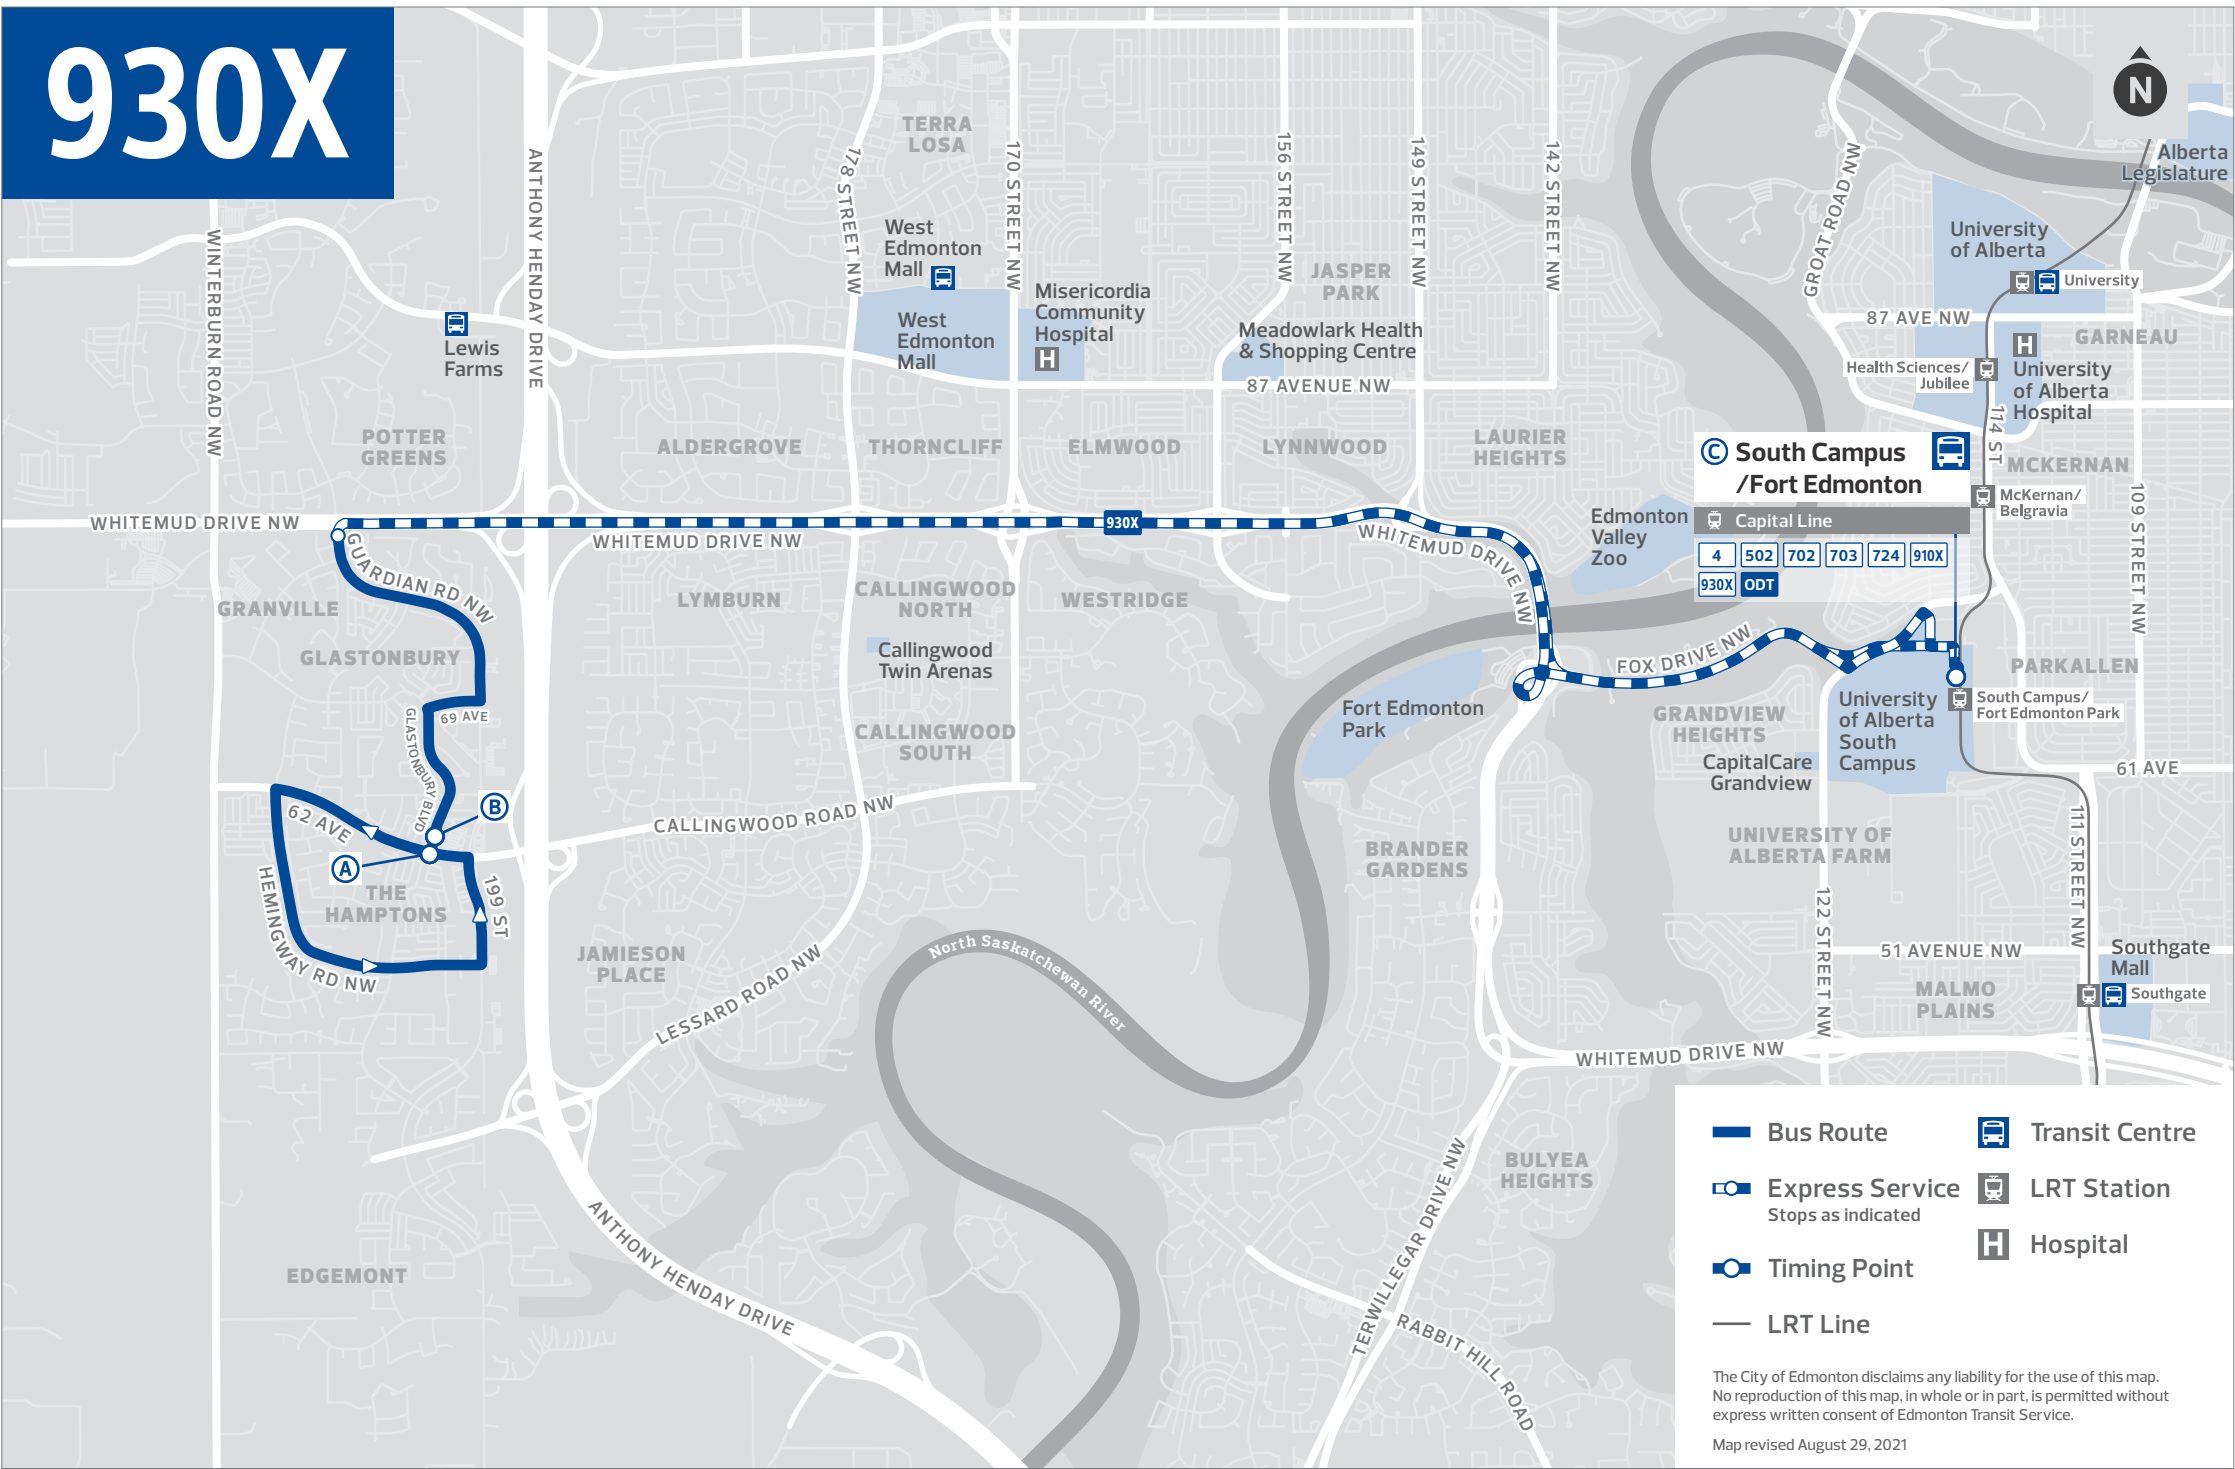

To book your ride:

- + Download the Edmonton On Demand Transit app
- + Visit edmonton.ca/OnDemandTransit
- + Call 780-496-2400

For more information, visit edmonton.ca/OnDemandTransit

INFORMATION

930x

THE HAMPTONS
SOUTH CAMPUS /
FORT EDMONTON

Revised: August 29, 2021

Edmonton
Transit
Service

Edmonton

930X

South Campus /Fort Edmonton

Capital Line

| | | | | | |
|------|-----|-----|-----|-----|------|
| 4 | 502 | 702 | 703 | 724 | 910X |
| 930X | ODT | | | | |

- Bus Route
- Express Service
Stops as indicated
- Timing Point
- LRT Line
- Transit Centre
- LRT Station
- Hospital

The City of Edmonton disclaims any liability for the use of this map. No reproduction of this map, in whole or in part, is permitted without express written consent of Edmonton Transit Service.

Map revised August 29, 2021