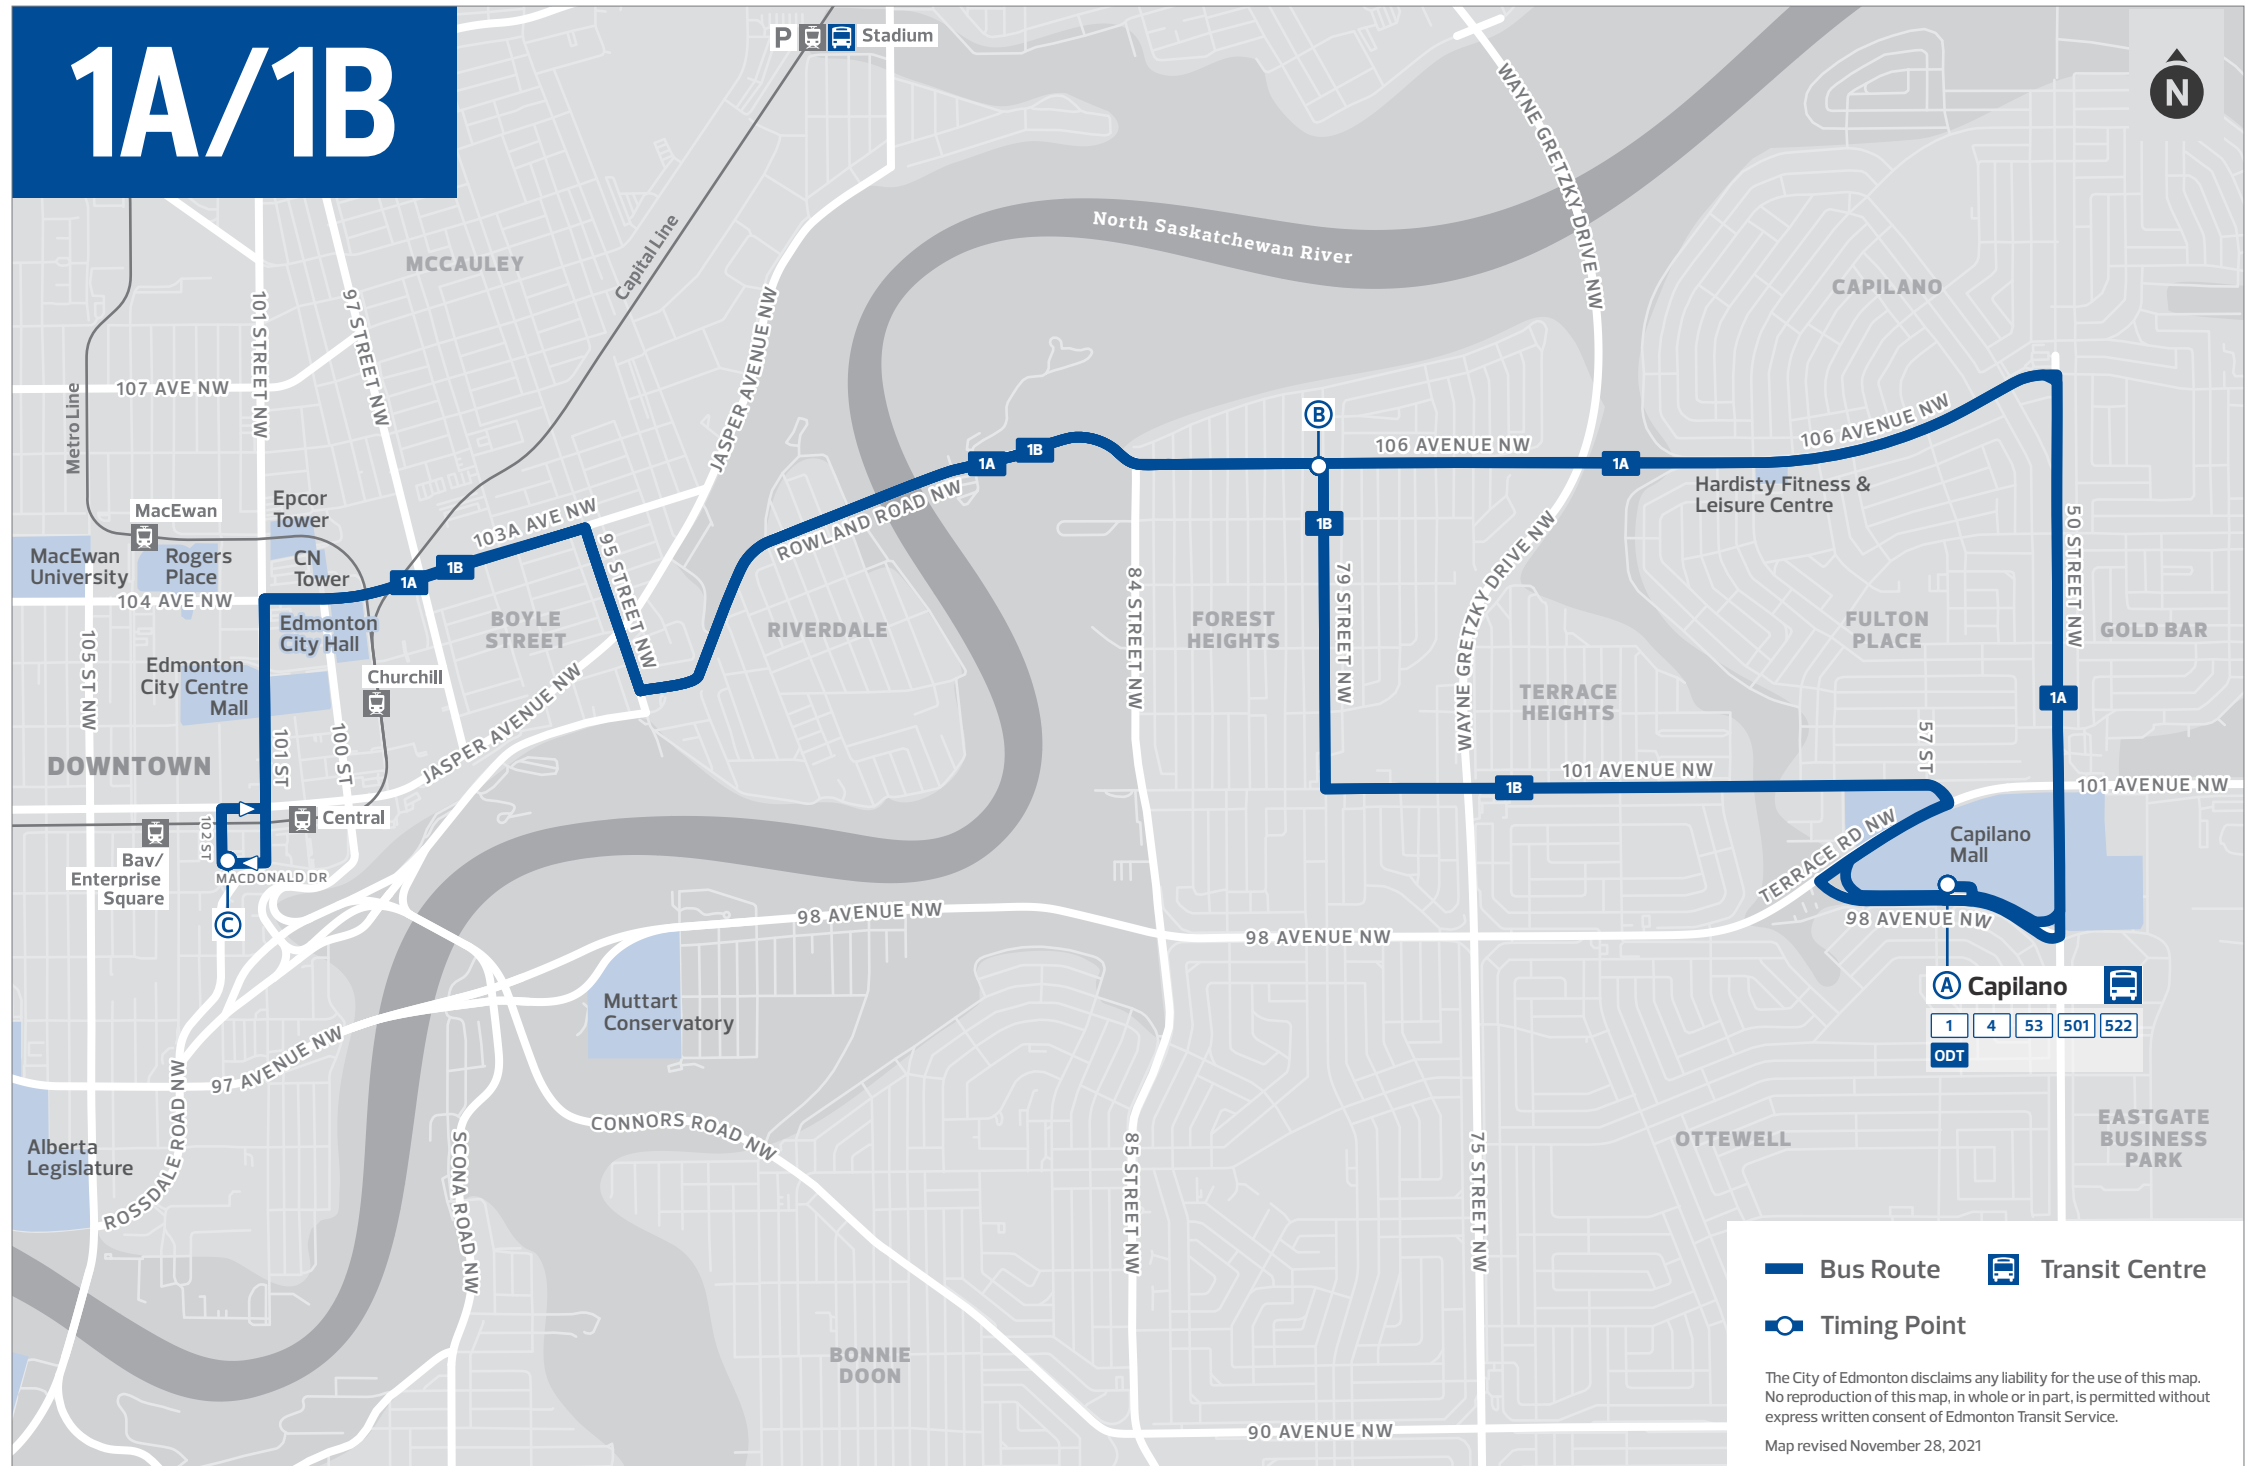

Bold text indicates p.m. time
 TC = Transit Centre
 Subject to change without notice

Bus Route **Transit Centre**

Timing Point

The City of Edmonton disclaims any liability for the use of this map. No reproduction of this map, in whole or in part, is permitted without express written consent of Edmonton Transit Service.
 Map revised November 28, 2021