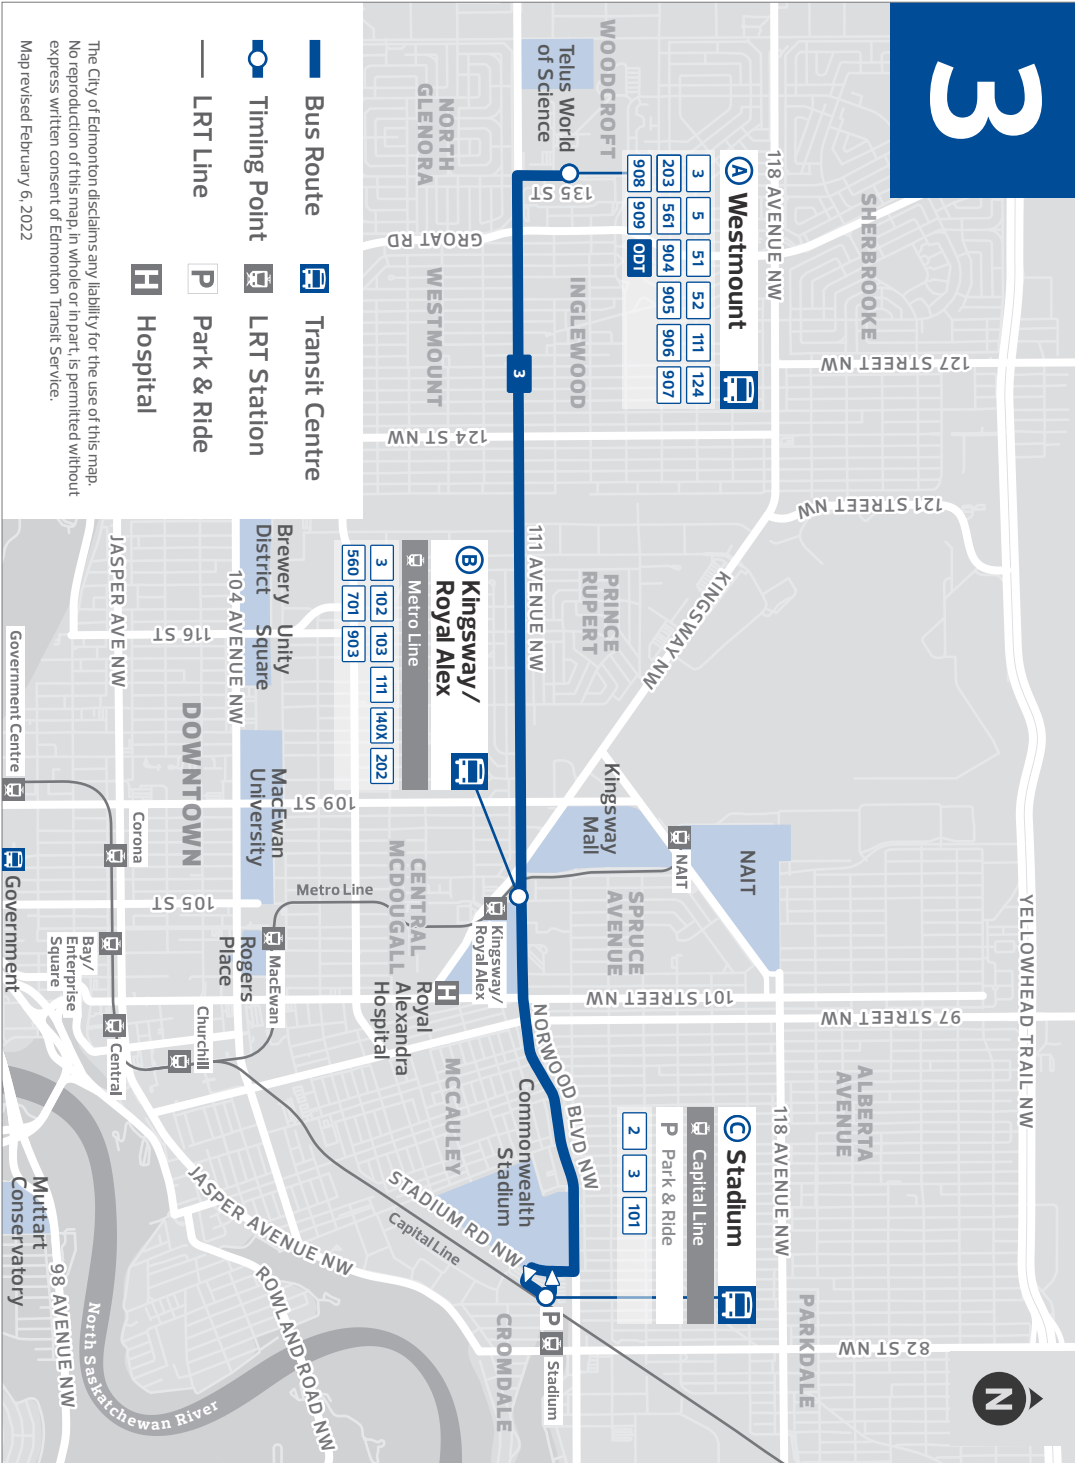

The City of Edmonton disclaims any liability for the use of this map. No reproduction of this map, in whole or in part, is permitted without express written consent of Edmonton Transit Service.

Map revised February 6, 2022

TIMING POINTS

3 SUNDAY			3 SUNDAY		
WESTMOUNT TO STADIUM			STADIUM TO WESTMOUNT		
Westmount TC	Kingsway/Royal Alex TC	Stadium TC	Stadium TC	Kingsway/Royal Alex TC	Westmount TC
A → B → C	A → B → C		C → B → A		
5:50	5:59	6:05	5:51	5:59	6:09
6:10	6:19	6:25	6:11	6:19	6:29
6:30	6:39	6:45	6:31	6:39	6:49
6:50	6:59	7:05	6:51	6:59	7:09
7:10	7:19	7:25	7:11	7:19	7:29
7:30	7:39	7:45	7:31	7:39	7:49
7:50	7:59	8:05	7:51	7:59	8:09
8:10	8:19	8:25	8:11	8:19	8:29
8:30	8:39	8:45	8:31	8:39	8:49
8:50	8:59	9:05	8:51	8:59	9:11
9:10	9:19	9:25	9:11	9:20	9:32
9:30	9:40	9:47	9:31	9:40	9:52
9:50	10:00	10:07	9:52	10:01	10:13
10:05	10:15	10:22	10:12	10:21	10:33
10:20	10:30	10:37	10:27	10:36	10:48
10:35	10:45	10:52	10:42	10:51	11:03
- EVERY 15 MINUTES UNTIL -			- EVERY 15 MINUTES UNTIL -		
3:50	4:00	4:07	3:42	3:51	4:03
4:05	4:15	4:22	3:57	4:06	4:18
4:20	4:30	4:37	4:12	4:21	4:33
4:35	4:45	4:52	4:27	4:36	4:48
4:50	5:00	5:07	4:42	4:51	5:03
5:05	5:15	5:22	4:57	5:05	5:16
5:20	5:30	5:37	5:12	5:20	5:31
5:35	5:45	5:52			