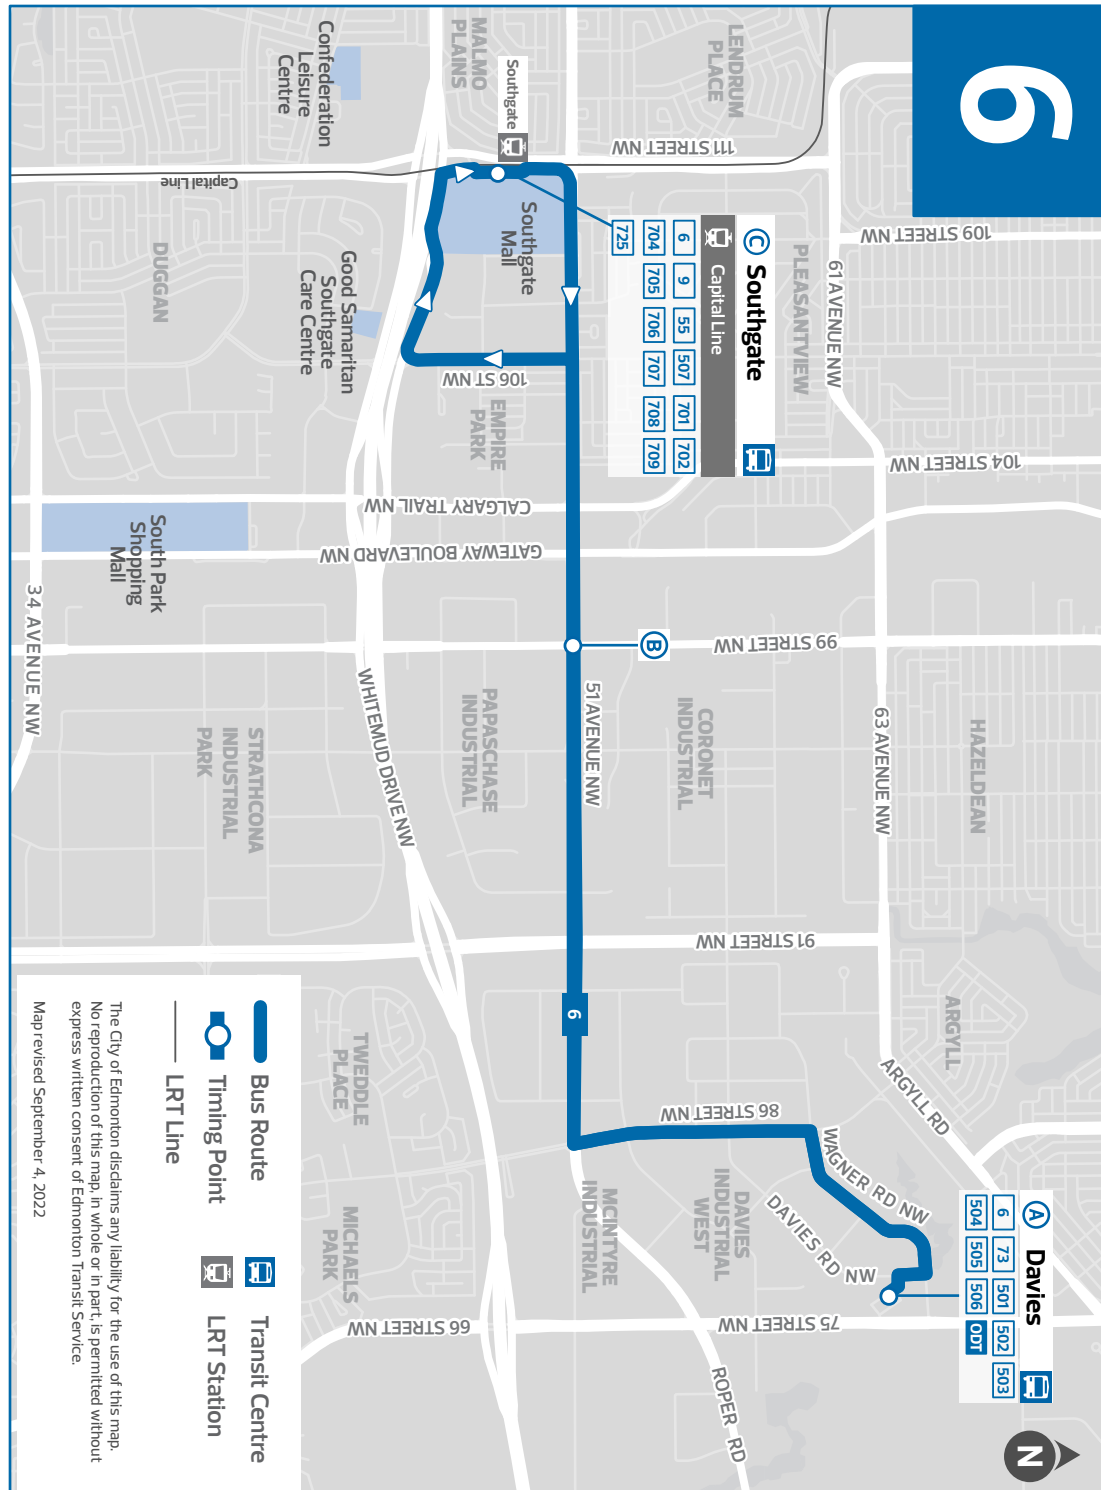

6

SUNDAY

SOUTHGATE TO DAVIES

Southgate TC	99 St & 51 Ave	Davies TC
C	B	A
5:53	6:00	6:12
6:13	6:20	6:32
6:33	6:40	6:52
6:53	7:00	7:12
7:13	7:20	7:32
7:33	7:40	7:52
7:53	8:00	8:12
8:13	8:20	8:32
8:33	8:40	8:52
8:53	9:00	9:13
9:14	9:21	9:34
9:34	9:41	9:54
9:47	9:54	10:07
10:02	10:09	10:22
10:16	10:23	10:36
10:31	10:38	10:51
10:46	10:53	11:06
11:01	11:08	11:21
11:16	11:23	11:36
11:31	11:38	11:51
11:46	11:53	12:06
12:01	12:08	12:21
12:16	12:23	12:36
12:31	12:38	12:51
12:46	12:53	1:06
1:01	1:08	1:21
1:16	1:23	1:36
1:31	1:38	1:51
1:46	1:53	2:06
2:01	2:08	2:21
2:16	2:23	2:36
2:31	2:38	2:51
2:46	2:53	3:06
3:01	3:08	3:21
3:16	3:23	3:36
3:31	3:38	3:51
3:46	3:53	4:06
4:01	4:08	4:21
4:16	4:23	4:36
4:31	4:38	4:51
4:47	4:54	5:07

CONTINUED ON NEXT PANEL

SOUTHGATE TO DAVIES

Southgate TC	99 St & 51 Ave	Davies TC
C	B	A
5:02	5:08	5:20
5:17	5:23	5:35
5:32	5:38	5:50
5:47	5:53	6:05
6:02	6:08	6:20
6:17	6:23	6:35
6:32	6:38	6:50
6:53	6:59	7:11
7:13	7:19	7:31
7:34	7:40	7:52
7:54	8:00	8:12
8:14	8:20	8:32
8:34	8:40	8:52
8:54	9:00	9:12
9:14	9:20	9:32
9:34	9:40	9:52
9:54	10:00	10:12
10:13	10:19	10:31
10:33	10:39	10:51
10:53	10:59	11:11
11:13	11:19	11:31
11:33	11:39	11:51
11:53	11:59	12:11

TIMING POINTS

Bus Route
 Timing Point
 LRT Line
 Transit Centre
 LRT Station

The City of Edmonton disclaims any liability for the use of this map. No reproduction of this map, in whole or in part, is permitted without express written consent of Edmonton Transit Service.

Map revised September 4, 2022

Bold text indicates p.m. time

TC = Transit Centre

ETS Real-Time

Track your bus anywhere anytime from your phone or computer using these recommended real-time tools: edmonton.ca/RealTime, Google Maps, third-party Transit app