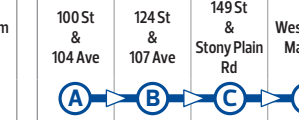

Table with 4 columns: West Edm Mall TC, 149 St & 100 Ave, 124 St & 107 Ave, 100 St & 104 Ave. Lists departure times from 4:35 to 12:25.

7

SATURDAY

DOWNTOWN TO WEST EDMONTON MALL

Table with 4 columns: 100 St & 104 Ave, 124 St & 107 Ave, 149 St & Stony Plain Rd, West Edm Mall TC. Lists arrival times from 5:42 to 12:55.

CONTINUED ON NEXT PANEL

DOWNTOWN TO WEST EDMONTON MALL

Table with 4 columns: 100 St & 104 Ave, 124 St & 107 Ave, 149 St & Stony Plain Rd, West Edm Mall TC. Lists arrival times from 5:09 to 12:38.

TIMING POINTS

7

SUNDAY

WEST EDMONTON MALL TO DOWNTOWN

Table with 4 columns: West Edm Mall TC, 149 St & 100 Ave, 124 St & 107 Ave, 100 St & 104 Ave. Lists departure times from 5:52 to 5:21.

CONTINUED ON NEXT PANEL

WEST EDMONTON MALL TO DOWNTOWN

Table with 4 columns: West Edm Mall TC, 149 St & 100 Ave, 124 St & 107 Ave, 100 St & 104 Ave. Lists departure times from 5:36 to 5:51.