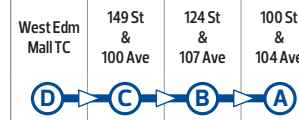

CONTINUED ON NEXT PANEL

DOWNTOWN TO WEST EDMONTON MALL

Table with 4 columns: 100 St & 104 Ave, 124 St & 107 Ave, 149 St & Stony Plain Rd, West Edm Mall TC. Lists arrival times from 9:06 to 12:06.

TIMING POINTS

7

SATURDAY

WEST EDMONTON MALL TO DOWNTOWN

Table with 4 columns: West Edm Mall TC, 149 St & 100 Ave, 124 St & 107 Ave, 100 St & 104 Ave. Lists departure times from 5:11 to 4:21.

CONTINUED ON NEXT PANEL

WEST EDMONTON MALL TO DOWNTOWN

Table with 4 columns: West Edm Mall TC, 149 St & 100 Ave, 124 St & 107 Ave, 100 St & 104 Ave. Lists departure times from 4:35 to 12:25.

7

SATURDAY

DOWNTOWN TO WEST EDMONTON MALL

Table with 4 columns: 100 St & 104 Ave, 124 St & 107 Ave, 149 St & Stony Plain Rd, West Edm Mall TC. Lists arrival times from 5:42 to 12:55.

CONTINUED ON NEXT PANEL

DOWNTOWN TO WEST EDMONTON MALL

Table with 4 columns: 100 St & 104 Ave, 124 St & 107 Ave, 149 St & Stony Plain Rd, West Edm Mall TC. Lists arrival times from 5:09 to 12:38.

TIMING POINTS