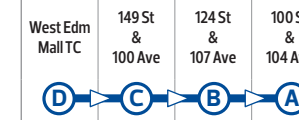

CONTINUED ON NEXT PANEL

DOWNTOWN TO WEST EDMONTON MALL

Table with 4 columns: 100 St & 104 Ave, 124 St & 107 Ave, 149 St & Stony Plain Rd, West Edm Mall TC. Lists arrival times from 5:09 to 12:38.

TIMING POINTS

7

SUNDAY

WEST EDMONTON MALL TO DOWNTOWN

Table with 4 columns: West Edm Mall TC, 149 St & 100 Ave, 124 St & 107 Ave, 100 St & 104 Ave. Lists departure times from 5:52 to 5:21.

CONTINUED ON NEXT PANEL

WEST EDMONTON MALL TO DOWNTOWN

Table with 4 columns: West Edm Mall TC, 149 St & 100 Ave, 124 St & 107 Ave, 100 St & 104 Ave. Lists departure times from 5:36 to 5:51.