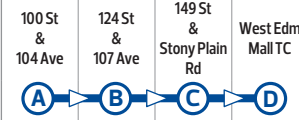

Table with 4 columns: 100 St & 104 Ave, 124 St & 107 Ave, 149 St & Stony Plain Rd, West Edm Mall TC. Lists arrival times from 5:09 to 12:38.

CONTINUED ON NEXT PANEL

DOWNTOWN TO WEST EDMONTON MALL

Table with 4 columns: 100 St & 104 Ave, 124 St & 107 Ave, 149 St & Stony Plain Rd, West Edm Mall TC. Lists arrival times from 12:53 to 9:20.

CONTINUED ON NEXT PANEL

DOWNTOWN TO WEST EDMONTON MALL

Table with 4 columns: 100 St & 104 Ave, 124 St & 107 Ave, 149 St & Stony Plain Rd, West Edm Mall TC. Lists arrival times from 9:06 to 12:06.

TIMING POINTS

7

SATURDAY

WEST EDMONTON MALL TO DOWNTOWN

Table with 4 columns: West Edm Mall TC, 149 St & 100 Ave, 124 St & 107 Ave, 100 St & 104 Ave. Lists departure times from 5:11 to 4:21.

CONTINUED ON NEXT PANEL

WEST EDMONTON MALL TO DOWNTOWN

Table with 4 columns: West Edm Mall TC, 149 St & 100 Ave, 124 St & 107 Ave, 100 St & 104 Ave. Lists departure times from 4:35 to 12:25.

7

SATURDAY

DOWNTOWN TO WEST EDMONTON MALL

Table with 4 columns: 100 St & 104 Ave, 124 St & 107 Ave, 149 St & Stony Plain Rd, West Edm Mall TC. Lists arrival times from 5:42 to 12:55.