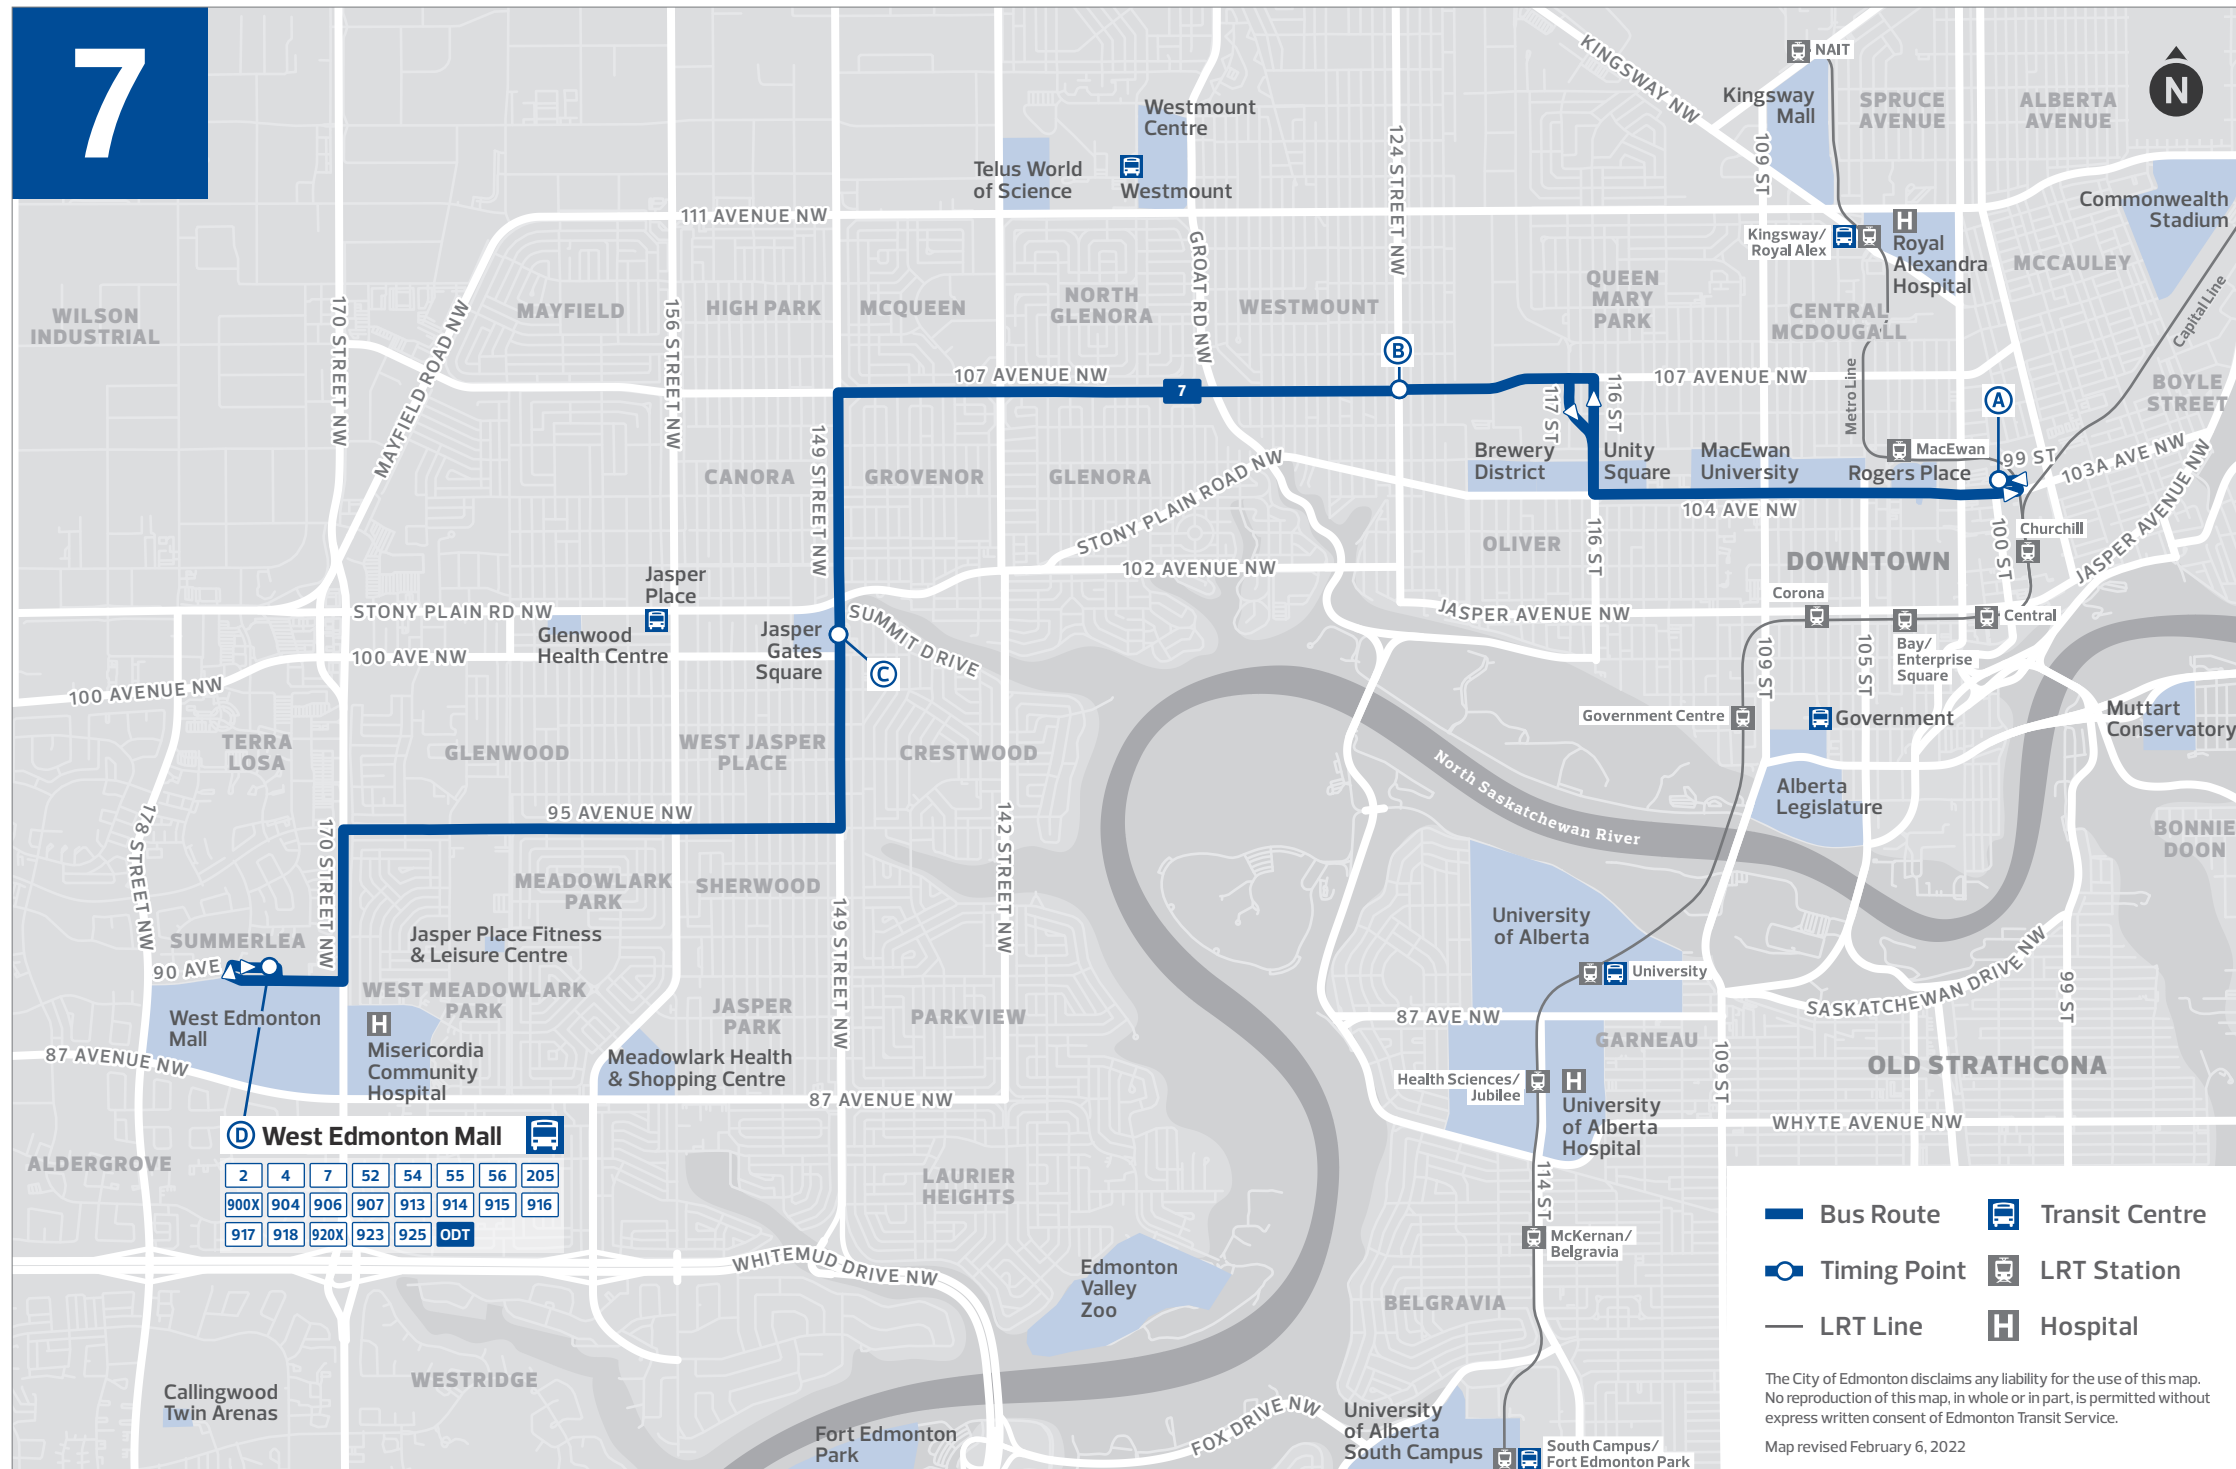

CONTINUED ON NEXT PANEL

Bold text indicates p.m. time

TC = Transit Centre

Subject to change without notice

DOWNTOWN TO WEST EDMONTON MALL

100 St & 104 Ave	124 St & 107 Ave	149 St & Stony Plain Rd	WestEdm Mall TC
5:54	6:04	6:11	6:21
6:09	6:19	6:26	6:36
6:24	6:34	6:41	6:51
6:39	6:49	6:56	7:06
7:01	7:11	7:18	7:28
7:21	7:31	7:38	7:48
7:41	7:51	7:58	8:08
8:01	8:11	8:18	8:28
8:21	8:31	8:38	8:48
8:41	8:51	8:58	9:08
9:01	9:11	9:18	9:28
9:21	9:31	9:38	9:48
9:41	9:51	9:58	10:08
10:01	10:11	10:18	10:28
10:21	10:31	10:38	10:48
10:41	10:51	10:58	11:08
11:01	11:11	11:18	11:28
11:21	11:31	11:38	11:48
11:41	11:51	11:58	12:08
12:01	12:11	12:18	12:28
12:21	12:31	12:38	12:48

TIMING POINTS

7

ETS Real-Time

Track your bus anywhere anytime from your phone or computer using these recommended real-time tools: edmonton.ca/RealTime, Google Maps, third-party Transit app

ETS Text & Ride

Text the bus stop number to 31100 or bus stop # [space] bus route # to receive your bus schedule by text message.

ETS BusLink

Call 780-496-1600 for information about when the next bus or LRT is scheduled to arrive.

Customer Service 311

For assistance with transit-related questions, call 311 to speak with an agent (7a.m. to 7p.m., 7 days/week. Closed on statutory holidays) or submit a request for assistance at edmonton.ca/311. If calling from outside Edmonton, dial 780-442-5311.

Transit Watch 780-442-4900

Report unsafe behaviour and suspicious activity or packages to uniformed ETS staff, or call Transit Watch at 780-442-4900. You can also discreetly send a text message to 780-442-4900 and a Transit Watch staff member will respond. They may also dispatch appropriate security staff, if needed.

TTY Service

Call 780-944-5555 for people with decreased hearing and/or speech abilities.

On Demand Transit

On Demand Transit (ODT) connects 37 neighbourhoods and 16 large seniors' residences to Edmonton's regular bus and LRT service. During the two-year pilot period, there is no fare payment collected when you board On Demand Transit shuttles. Instead, you pay your regular fare when you transfer to a regular bus or LRT.

To book your ride:

- + Download the Edmonton On Demand Transit app
- + Visit edmonton.ca/OnDemandTransit
- + Call 780-496-2400

For more information, visit edmonton.ca/OnDemandTransit

INFORMATION

7

DOWNTOWN MACEWAN WEST EDMONTON MALL

FREQUENT SERVICE Revised: September 4, 2022

Edmonton Transit Service