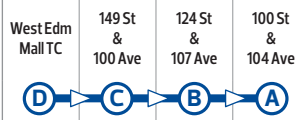

FREQUENT SERVICE Revised: September 4, 2022

Edmonton Transit Service

7

MONDAY TO FRIDAY

WEST EDMONTON MALL TO DOWNTOWN

Table with 4 columns: West Edm Mall TC, 149 St & 100 Ave, 124 St & 107 Ave, 100 St & 104 Ave. Lists departure times from 4:51 to 12:00.

CONTINUED ON NEXT PANEL

WEST EDMONTON MALL TO DOWNTOWN

Table with 4 columns: West Edm Mall TC, 149 St & 100 Ave, 124 St & 107 Ave, 100 St & 104 Ave. Lists departure times from 12:07 to 8:17.

CONTINUED ON NEXT PANEL

WEST EDMONTON MALL TO DOWNTOWN

Table with 4 columns: West Edm Mall TC, 149 St & 100 Ave, 124 St & 107 Ave, 100 St & 104 Ave. Lists departure times from 8:01 to 8:32.

TIMING POINTS

7

MONDAY TO FRIDAY

DOWNTOWN TO WEST EDMONTON MALL

Table with 4 columns: 100 St & 104 Ave, 124 St & 107 Ave, 149 St & Stony Plain Rd, West Edm Mall TC. Lists arrival times from 5:09 to 12:38.

CONTINUED ON NEXT PANEL

DOWNTOWN TO WEST EDMONTON MALL

Table with 4 columns: 100 St & 104 Ave, 124 St & 107 Ave, 149 St & Stony Plain Rd, West Edm Mall TC. Lists arrival times from 12:53 to 9:20.