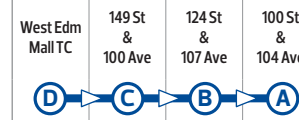

CONTINUED ON NEXT PANEL

DOWNTOWN TO WEST EDMONTON MALL

Table with 4 columns: 100 St & 104 Ave, 124 St & 107 Ave, 149 St & Stony Plain Rd, West Edm Mall TC. Lists arrival times from 9:06 to 12:06.

TIMING POINTS

7

SATURDAY

WEST EDMONTON MALL TO DOWNTOWN

Table with 4 columns: West Edm Mall TC, 149 St & 100 Ave, 124 St & 107 Ave, 100 St & 104 Ave. Lists departure times from 5:11 to 4:21.

CONTINUED ON NEXT PANEL

WEST EDMONTON MALL TO DOWNTOWN

Table with 4 columns: West Edm Mall TC, 149 St & 100 Ave, 124 St & 107 Ave, 100 St & 104 Ave. Lists departure times from 4:35 to 12:25.

7

SATURDAY

DOWNTOWN TO WEST EDMONTON MALL

Table with 4 columns: 100 St & 104 Ave, 124 St & 107 Ave, 149 St & Stony Plain Rd, West Edm Mall TC. Lists arrival times from 5:42 to 12:55.

CONTINUED ON NEXT PANEL

DOWNTOWN TO WEST EDMONTON MALL

Table with 4 columns: 100 St & 104 Ave, 124 St & 107 Ave, 149 St & Stony Plain Rd, West Edm Mall TC. Lists arrival times from 5:09 to 12:38.

TIMING POINTS