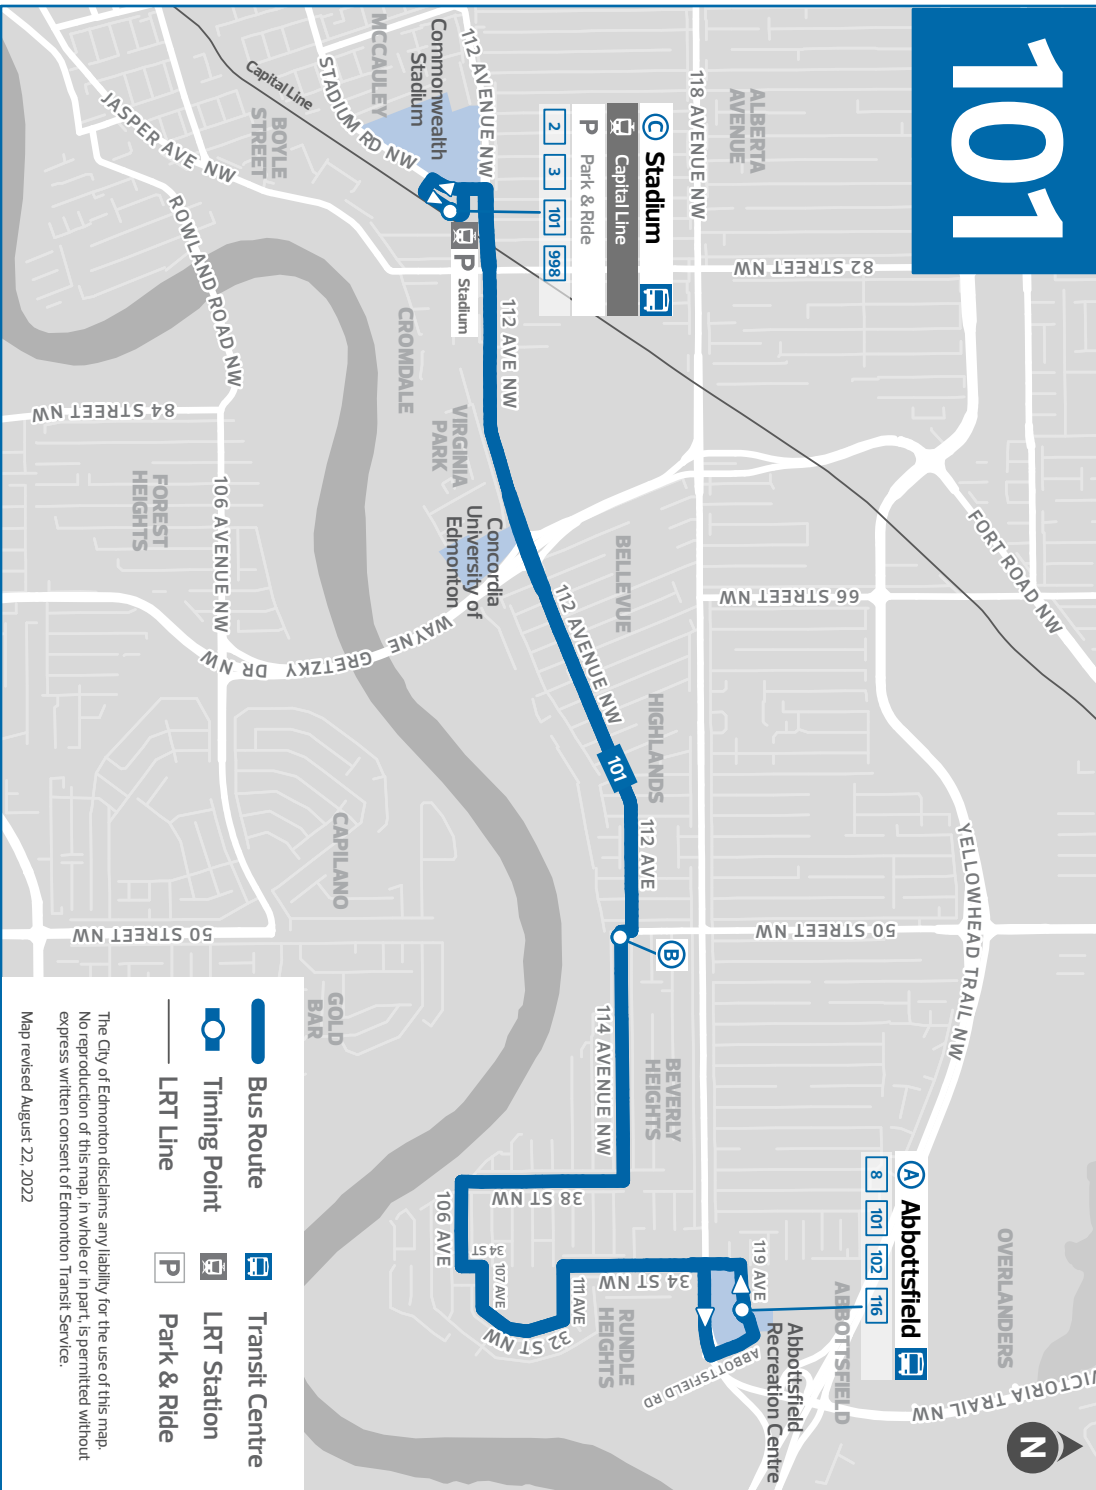

ETS BusLink

Call 780-496-1600 for information about when the next bus or LRT is scheduled to arrive.

Customer Service 311

For assistance with transit-related questions, call 311 to speak with an agent (7a.m. to 7p.m., 7 days/week. Closed on statutory holidays) or submit a request for assistance at edmonton.ca/311. If calling from outside Edmonton, dial 780-442-5311.

Transit Watch 780-442-4900

Report unsafe behaviour and suspicious activity or packages to uniformed ETS staff, or call Transit Watch at 780-442-4900. You can also discreetly send a text message to 780-442-4900 and a Transit Watch staff member will respond. They may also dispatch appropriate security staff, if needed.

TTY Service

Call 780-944-5555 for people with decreased hearing and/or speech abilities.

On Demand Transit

On Demand Transit (ODT) connects 37 neighbourhoods and 16 large seniors' residences to Edmonton's regular bus and LRT service. During the two-year pilot period, there is no fare payment collected when you board On Demand Transit shuttles. Instead, you pay your regular fare when you transfer to a regular bus or LRT.

To book your ride:

- + Download the Edmonton On Demand Transit app
- + Visit edmonton.ca/OnDemandTransit
- + Call 780-496-2400

For more information, visit edmonton.ca/OnDemandTransit

Edmonton
Transit
Service