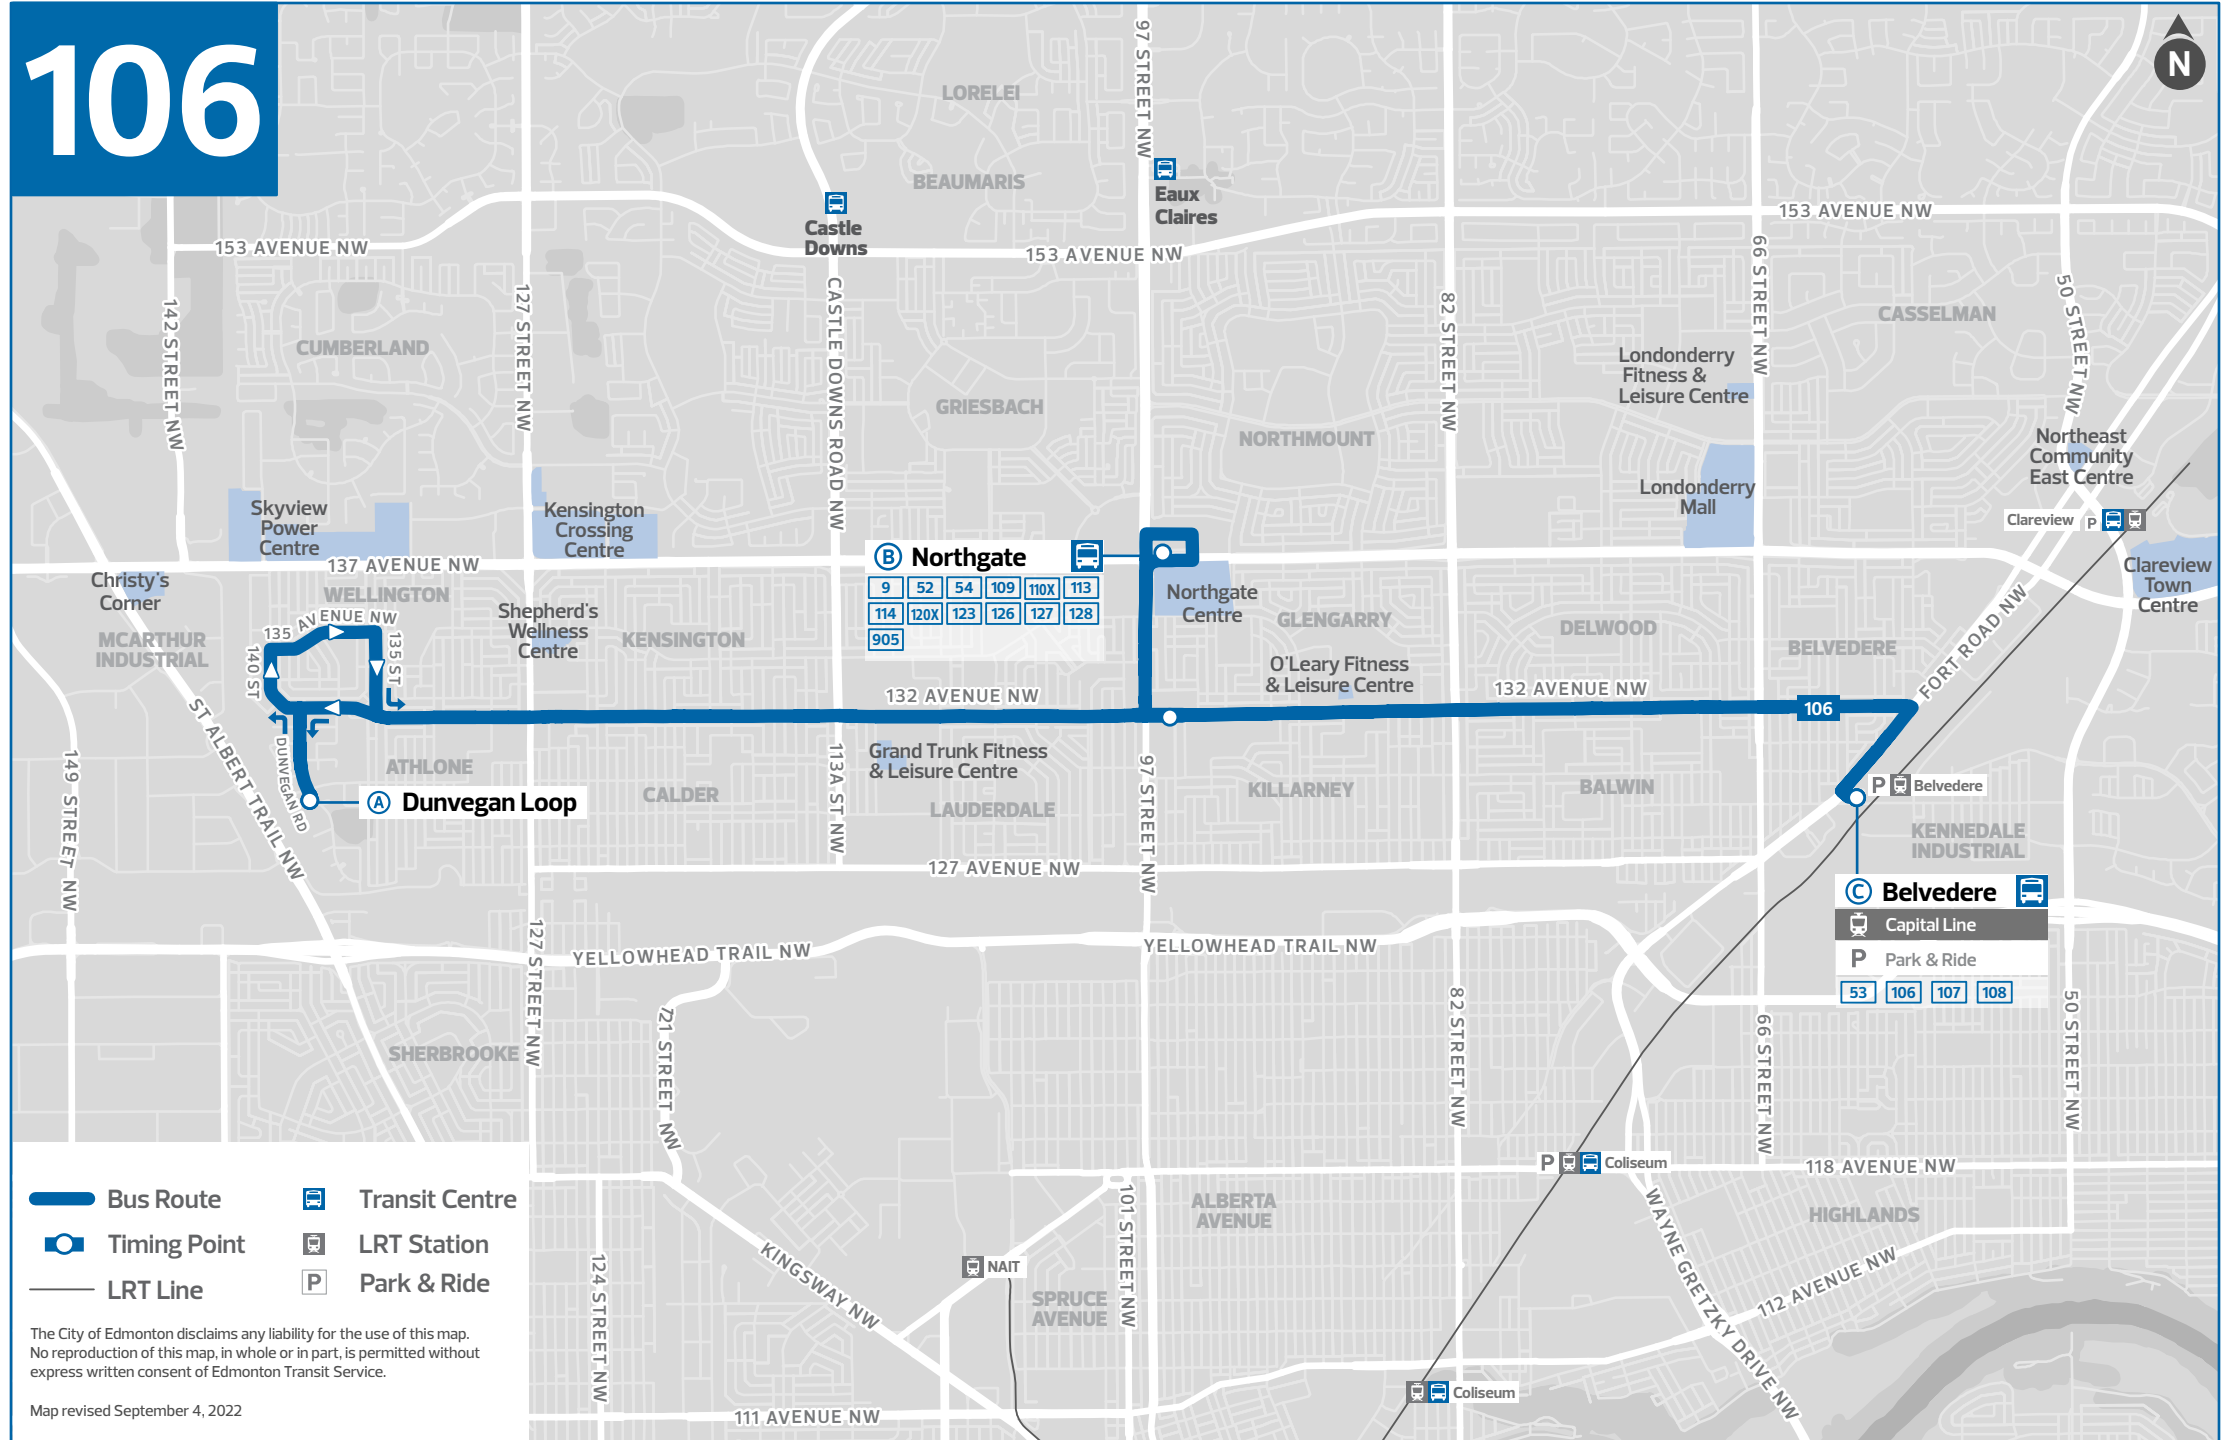

106

MONDAY TO FRIDAY

BELVEDERE TO DUNVEGAN

Belvedere TC	Northgate TC	Dunvegan Rd Loop
C	B	A
5:30	5:43	5:53
6:00	6:13	6:23
6:30	6:48	7:00
6:50	7:08	7:20
7:00	7:18	7:30
7:10	7:28	7:40
7:20	7:38	7:50
7:30	7:48	8:00
7:40	7:58	8:10
7:50	8:08	8:20
8:00	8:18	8:30
8:10	8:28	8:40
8:20	8:38	8:50
8:30	8:48	9:00
8:45	9:03	9:15
9:00	9:18	9:30
9:22	9:40	9:52
9:42	10:00	10:12
10:02	10:20	10:32
10:22	10:40	10:52
10:42	11:00	11:12
11:02	11:20	11:32
11:22	11:40	11:52
11:42	12:00	12:12
12:02	12:20	12:32
12:22	12:40	12:52
12:42	1:00	1:12
1:02	1:20	1:32
1:22	1:40	1:52
1:42	2:00	2:12
2:02	2:20	2:32
2:22	2:40	2:52
2:42	3:00	3:12
3:02	3:20	3:32
3:12	3:30	3:42
3:22	3:40	3:52
3:32	3:50	4:02
3:42	4:00	4:12
3:52	4:10	4:22
4:02	4:20	4:32
4:12	4:30	4:42
4:22	4:40	4:52

CONTINUED ON NEXT PANEL

BELVEDERE TO DUNVEGAN

Belvedere TC	Northgate TC	Dunvegan Rd Loop
C	B	A
4:32	4:50	5:02
4:42	5:00	5:12
4:52	5:10	5:22
5:02	5:20	5:32
5:12	5:30	5:42
5:21	5:39	5:51
5:30	5:48	6:00
6:00	6:18	6:30
6:30	6:46	6:58
7:00	7:16	7:28
7:30	7:46	7:58
8:00	8:16	8:28
8:30	8:46	8:58
9:00	9:16	9:28
9:30	9:46	9:58
10:00	10:14	10:24
10:30	10:44	10:54
11:00	11:14	11:24
11:30	11:44	11:54
12:00	12:14	12:24

Subject to change without notice

106

Bold text indicates p.m. time