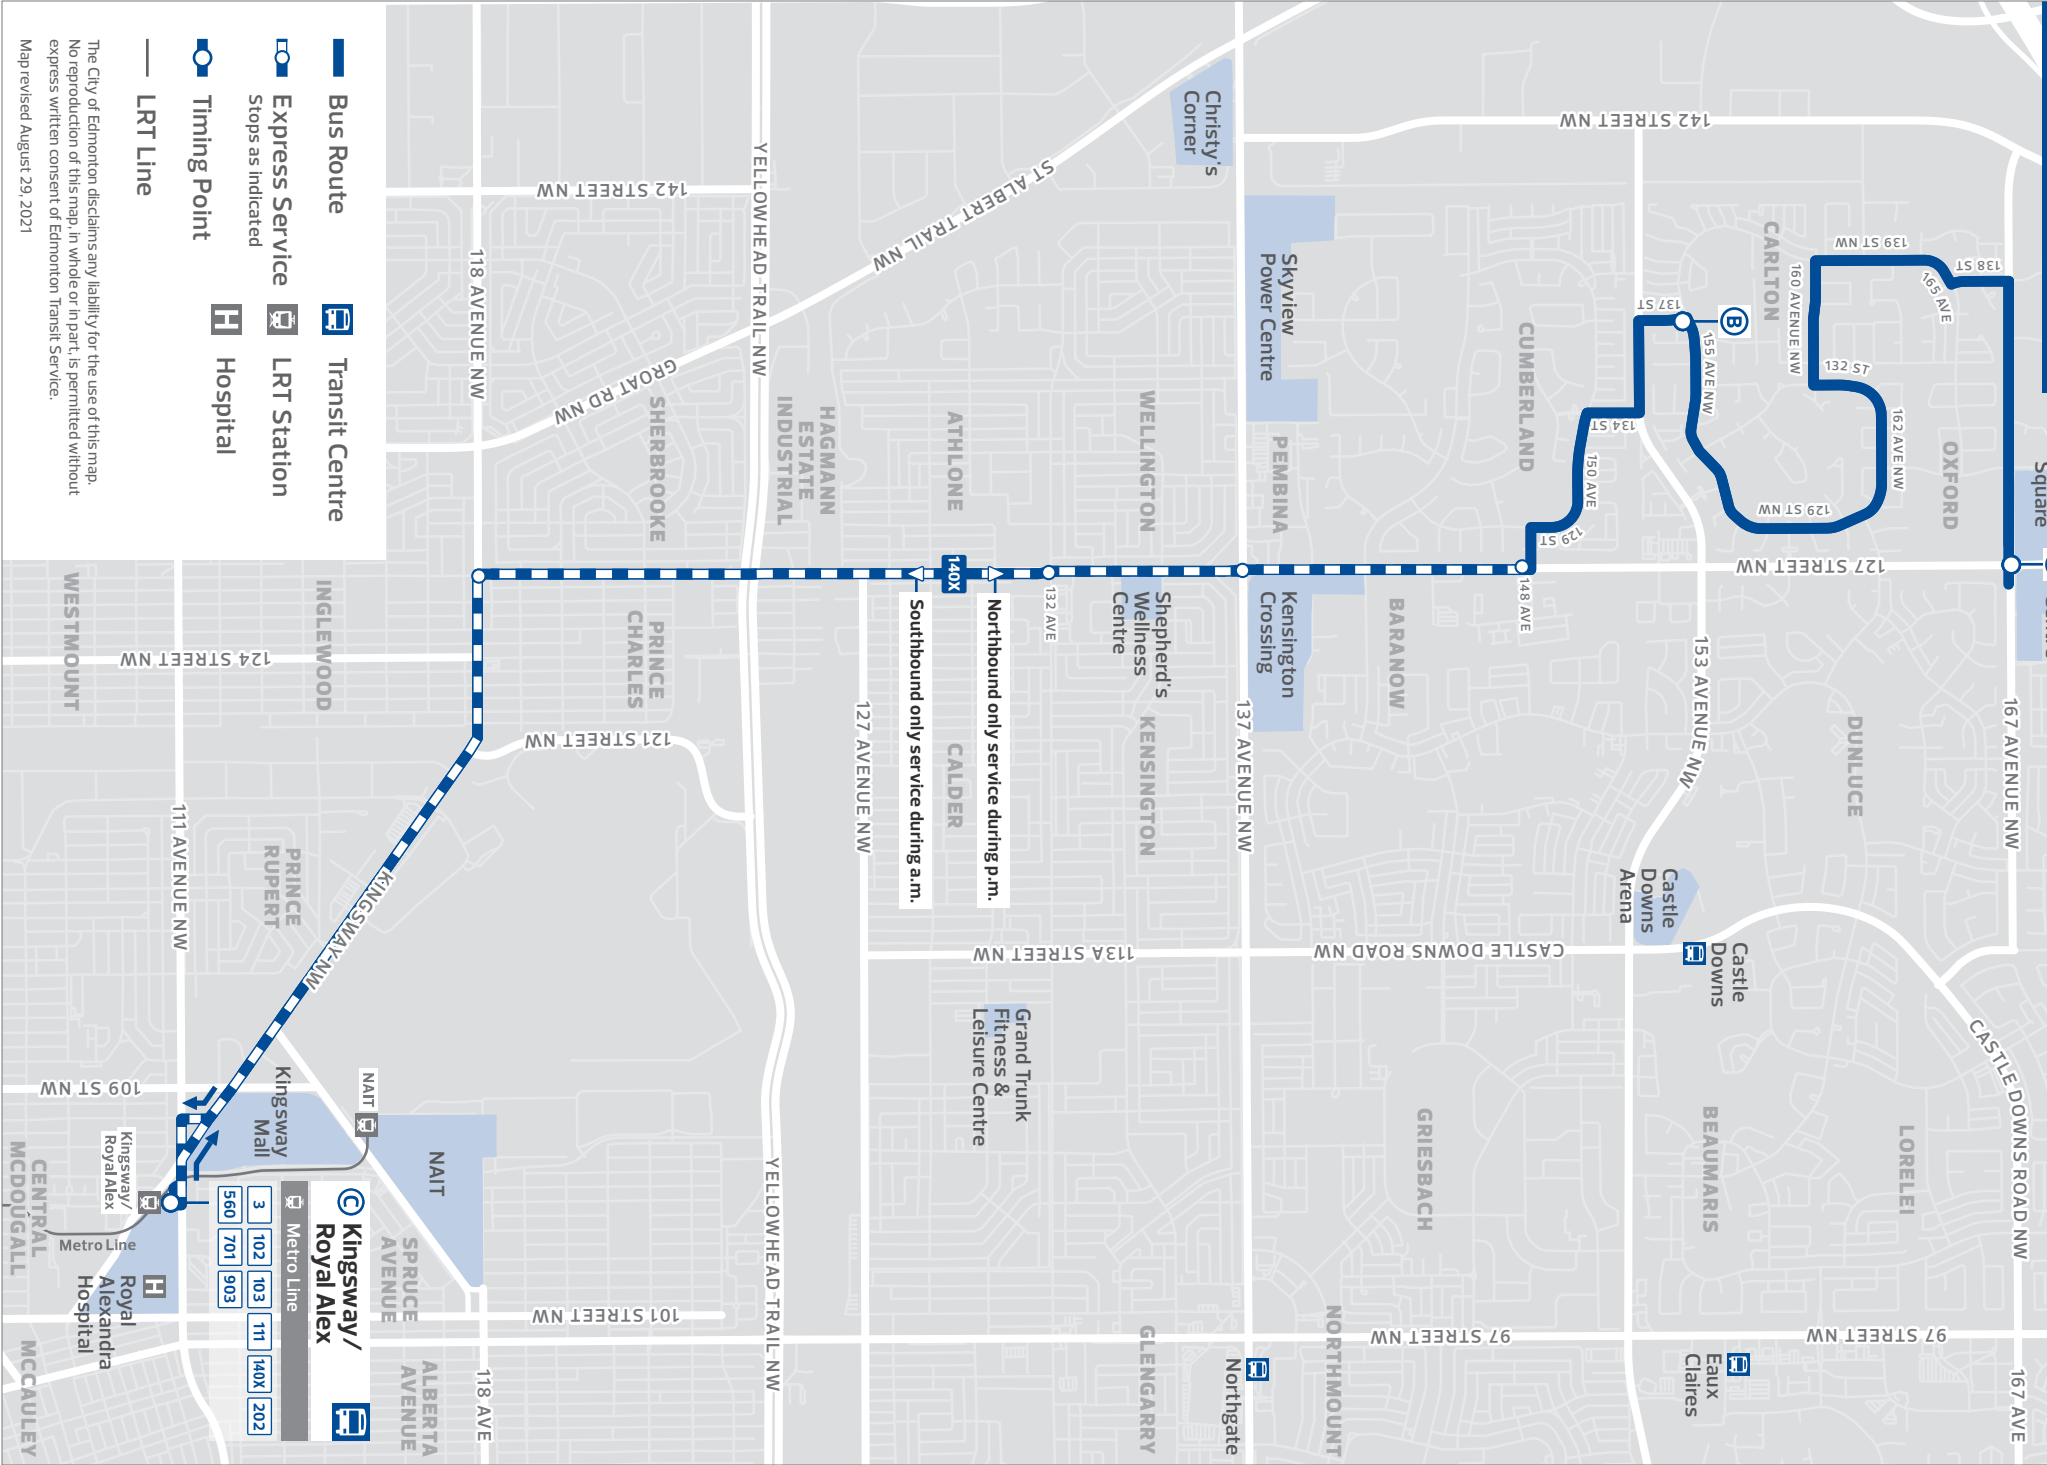

140X

- Bus Route
- Express Service
- Timing Point
- Transit Centre
- LRT Station
- Hospital
- LRT Line

Kingsway / Royal Alex

Metro Line

3	102	103	111	140X	202
560	701	903			

NAIT

Kingsway Mail

Kingsway/Royal Alex

Metro Line

Royal Alexandra Hospital

The City of Edmonton disclaims any liability for the use of this map. No reproduction of this map, in whole or in part, is permitted without express written consent of Edmonton Transit Service. Map revised August 29, 2021