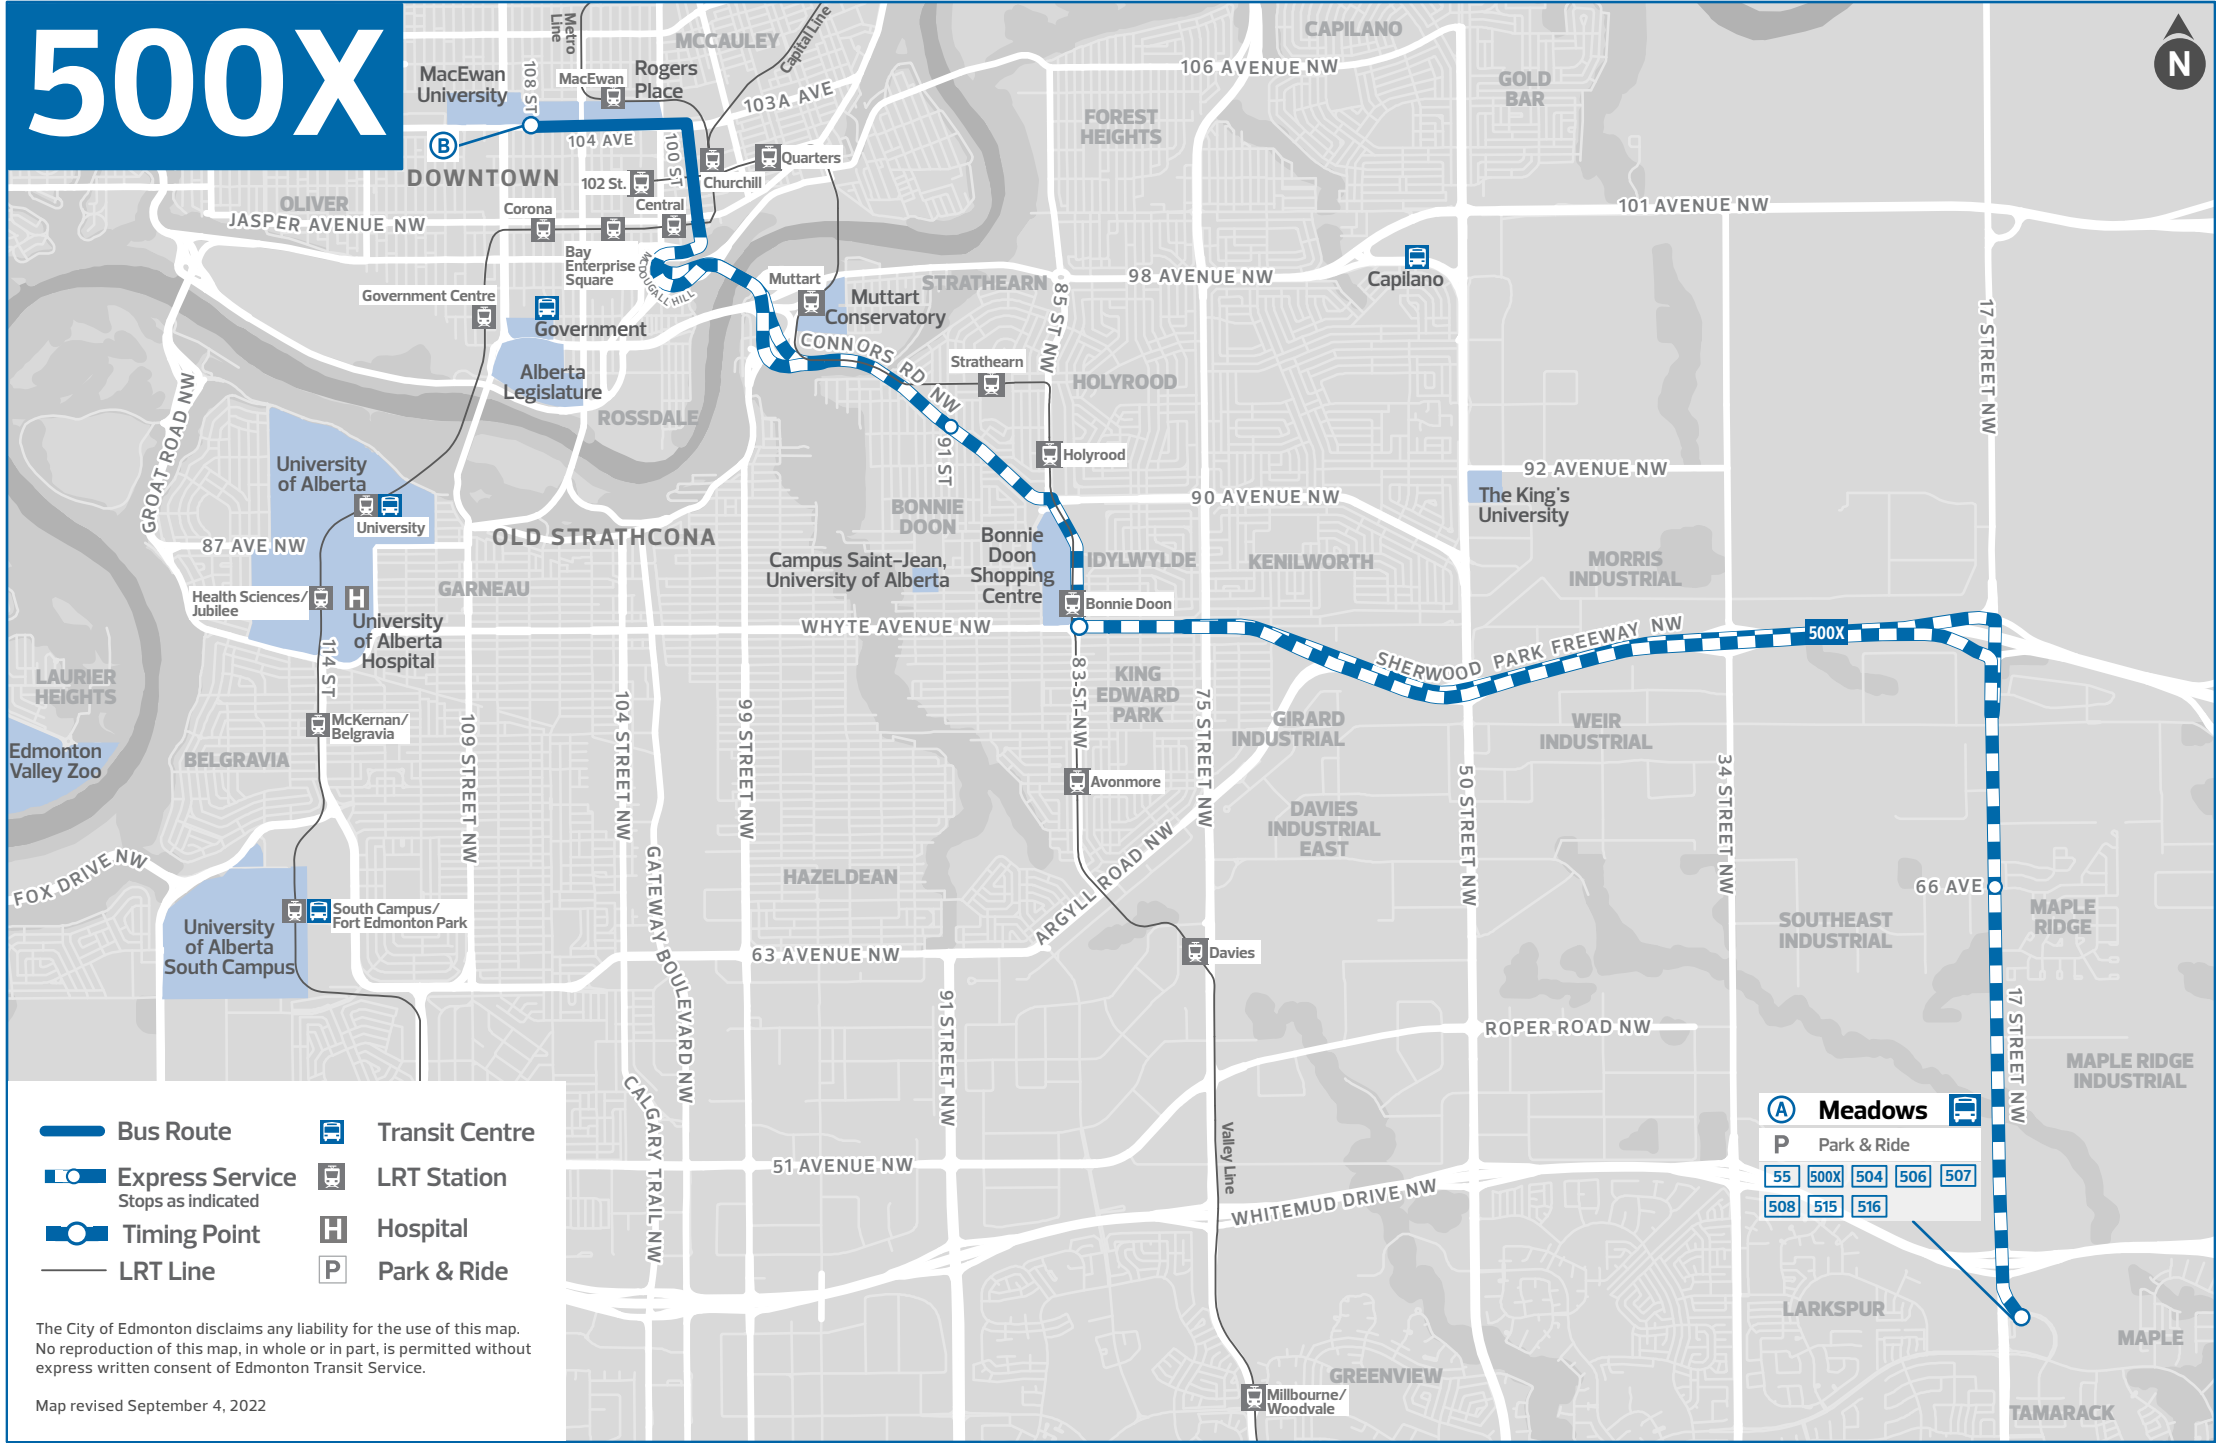

# 500X

MEADOWS  
BONNIE DOON  
DOWNTOWN

Revised: September 4, 2022

Edmonton  
Transit  
Service

Edmonton

# 500X

- Bus Route
- Express Service  
Stops as indicated
- Timing Point
- LRT Line
- Transit Centre
- LRT Station
- Hospital
- Park & Ride

**(A) Meadows**

**P** Park & Ride

The City of Edmonton disclaims any liability for the use of this map. No reproduction of this map, in whole or in part, is permitted without express written consent of Edmonton Transit Service.

Map revised September 4, 2022