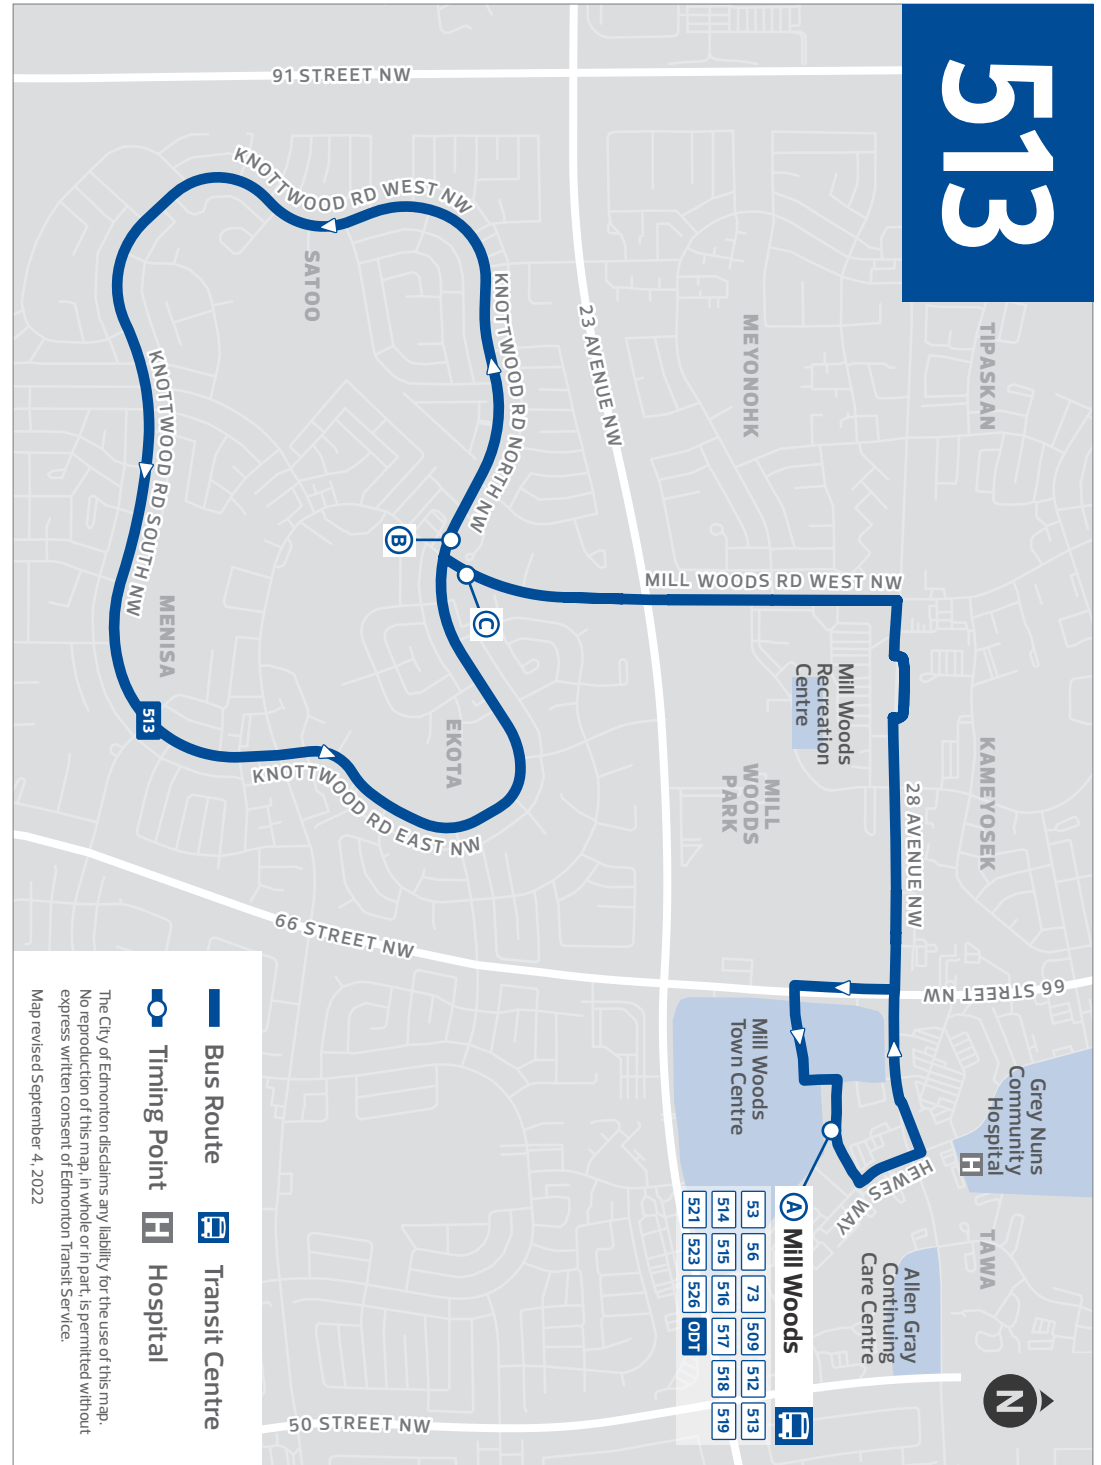

TIMING POINTS

513

SAT

MILL WOODS TO KNOTTWOOD

Mill Woods TC	Mill Woods Rd & Knottwood Rd N	Mill Woods Rd & Knottwood Rd N	Mill Woods TC
A	B	C	A
8:14	8:21	8:31	8:38
8:44	8:51	9:01	9:08
9:14	9:21	9:31	9:38
9:44	9:51	10:01	10:08
10:14	10:21	10:31	10:38
10:44	10:51	11:01	11:08
11:14	11:21	11:31	11:38
11:44	11:51	12:01	12:08
12:14	12:21	12:31	12:38
12:44	12:51	1:01	1:08
1:14	1:21	1:31	1:38
1:44	1:51	2:01	2:08
2:14	2:21	2:31	2:38
2:44	2:51	3:01	3:08
3:14	3:21	3:31	3:38
3:44	3:51	4:01	4:08
4:14	4:21	4:31	4:38
4:44	4:51	5:01	5:08
5:14	5:21	5:31	5:38
5:44	5:51	6:01	6:08
6:14	6:21	6:31	6:38
6:44	6:51	7:01	7:08

TIMING POINTS

513

SUN

MILL WOODS TO KNOTTWOOD

Mill Woods TC	Mill Woods Rd & Knottwood Rd N	Mill Woods Rd & Knottwood Rd N	Mill Woods TC
A	B	C	A
9:35	9:42	9:52	9:59
10:20	10:27	10:37	10:44
10:50	10:57	11:07	11:14
11:20	11:27	11:37	11:44
11:50	11:57	12:07	12:14
12:20	12:27	12:37	12:44
12:50	12:57	1:07	1:14
1:20	1:27	1:37	1:44
1:50	1:57	2:07	2:14
2:20	2:27	2:37	2:44
2:50	2:57	3:07	3:14
3:20	3:27	3:37	3:44
3:50	3:57	4:07	4:14
4:20	4:27	4:37	4:44
4:50	4:57	5:07	5:14
5:20	5:27	5:37	5:44
5:50	5:57	6:07	6:14
6:20	6:27	6:37	6:44

TIMING POINTS

Bold text indicates p.m. time

TC = Transit Centre

Subject to change without notice

513

Bus Route
 Transit Centre

Timing Point
 Hospital

The City of Edmonton disclaims any liability for the use of this map. No reproduction of this map, in whole or in part, is permitted without express written consent of Edmonton Transit Service. Map revised September 4, 2022