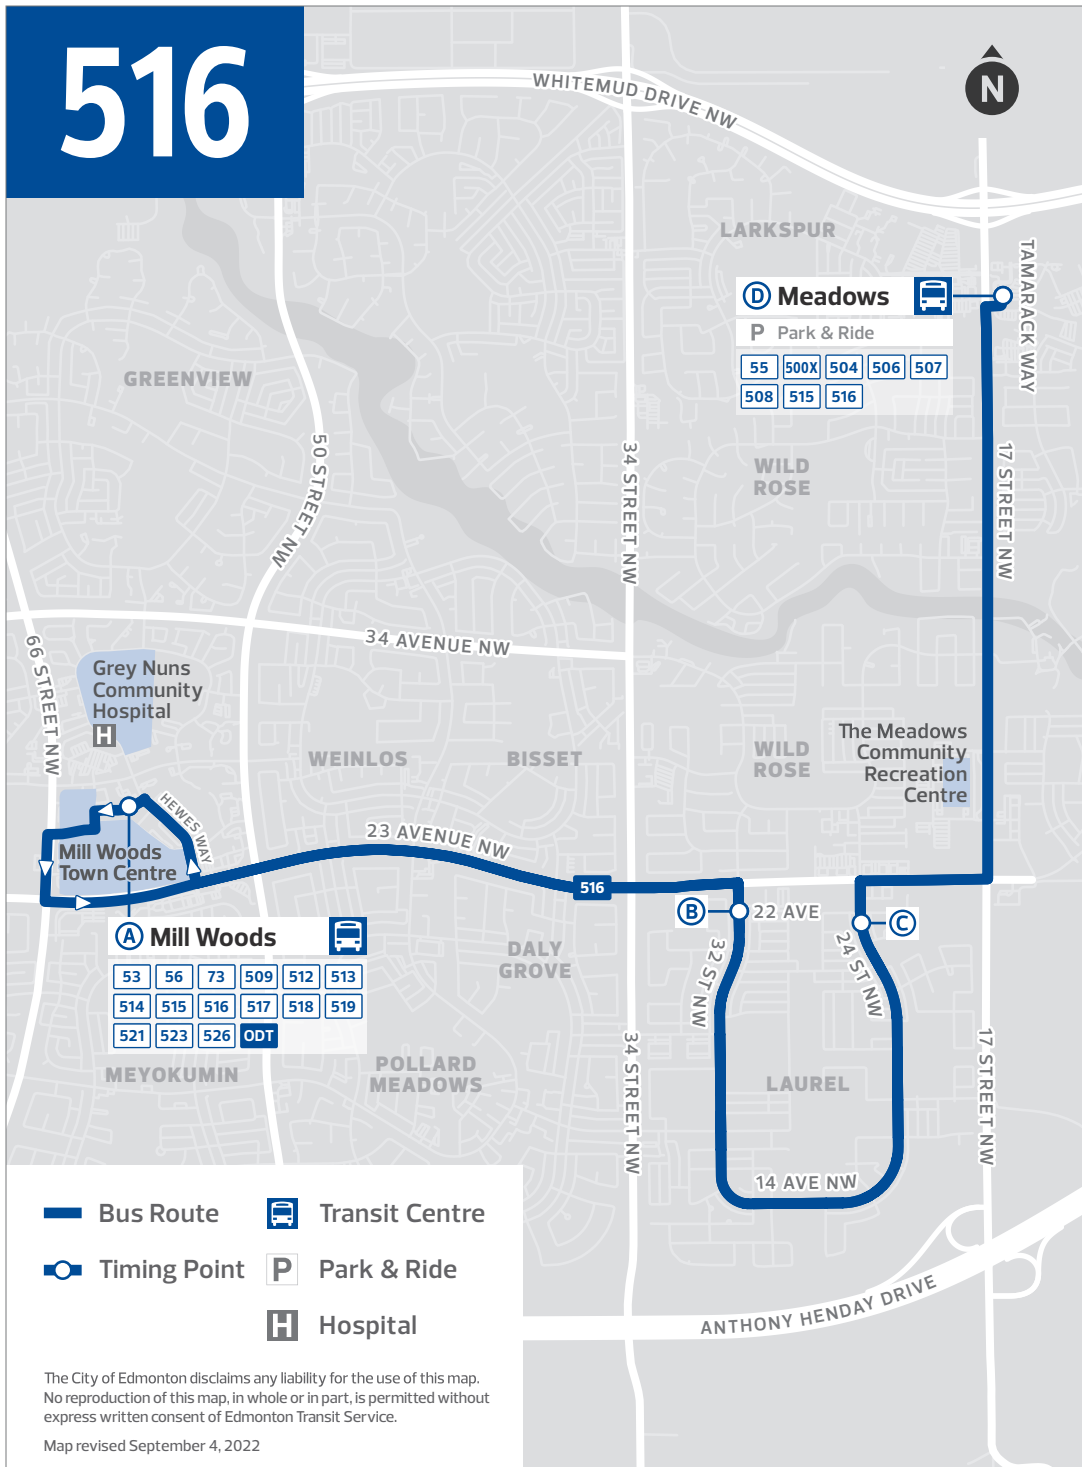

516

D Meadows

P Park & Ride

55	500X	504	506	507
508	515	516		

A Mill Woods

53	56	73	509	512	513
514	515	516	517	518	519
521	523	526	ODT		

- Bus Route
- Transit Centre
- Timing Point
- Park & Ride
- Hospital

Reading across the row tells you the time required for the bus to travel between timing points.

Example

For the schedule below, to arrive at **102 St & MacDonald Drive** for **7:56 a.m.**, you will need to board the bus at **Capilano Transit Centre** no later than **7:35 a.m.**

- ① ROUTE NUMBER
- ② DAY OF THE WEEK
- ③ LOCATION / TIMING POINTS
- ④ MAP MARKERS

①	1			② SUNDAY		
	CAPILANO TO DOWNTOWN			CAPILANO TO DOWNTOWN		
③	Capilano TC	79 St & 106 Ave	102 St & MacDonald Dr	Capilano TC	79 St & 106 Ave	102 St & MacDonald Dr
④	A	B	C	A	B	C
	5:35	5:43	5:56	5:20	5:28	5:41
	5:55	6:03	6:16	5:35	5:43	5:56
	6:15	6:23	6:36	5:50	5:58	6:11
	6:35	6:43	6:56	6:05	6:13	6:26
	6:55	7:03	7:16	6:20	6:28	6:41
	7:15	7:23	7:36	6:35	6:43	6:56
	7:35	7:43	7:56	6:50	6:58	7:11
	7:55	8:03	8:16	7:05	7:13	7:26
	8:15	8:23	8:36	7:25	7:33	7:46
	8:35	8:43	8:56	7:45	7:53	8:06
	8:55	9:03	9:16	8:05	8:13	8:26
	9:15	9:25	9:39	8:25	8:33	8:46
	9:35	9:44	9:58	8:45	8:53	9:06
	9:55	10:05	10:19	9:05	9:13	9:26
	10:15	10:24	10:38	9:25	9:33	9:46
	10:35	10:45	10:59	9:45	9:53	10:06
	10:50	10:59	11:13	10:05	10:13	10:26
	11:05	11:15	11:29	10:25	10:33	10:46
	11:20	11:30	11:43	10:45	10:53	11:06

MEADOWS TO MILL WOODS

Table with 4 columns: Meadows TC, 24 St & 23 Ave, 32 St & 22 Ave, Mill Woods TC (NEW). Rows show departure times from 6:13 to 11:14.

TIMING POINTS