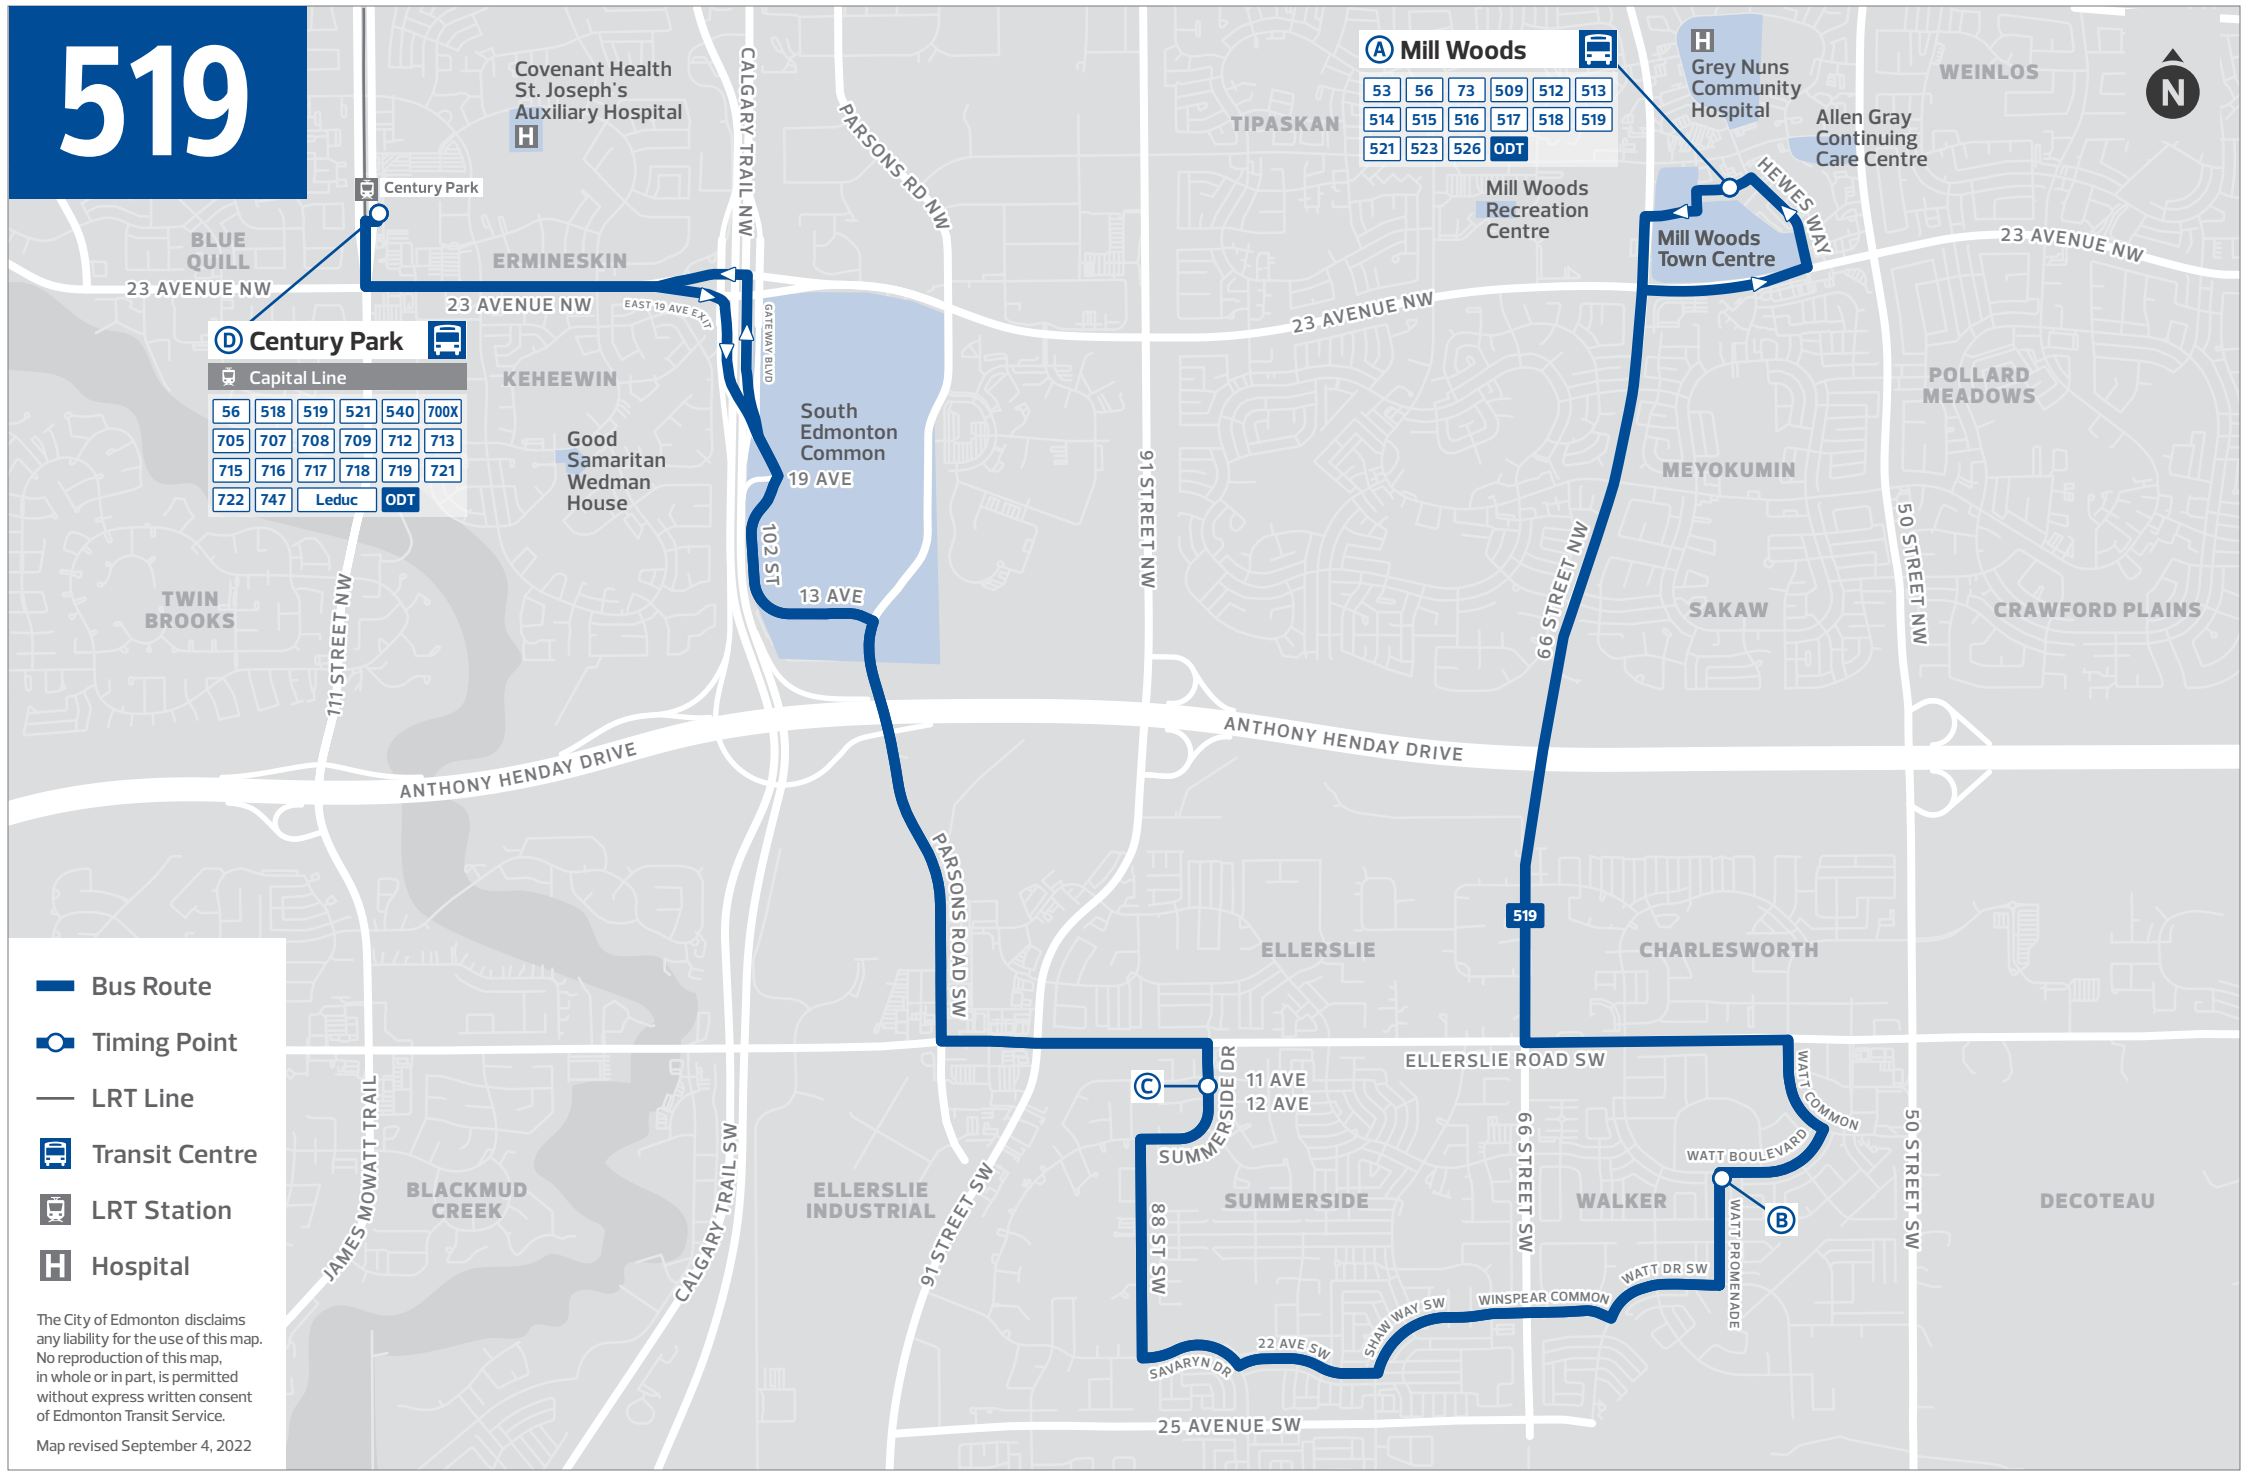

519

A Mill Woods

53	56	73	509	512	513
514	515	516	517	518	519
521	523	526	ODT		

D Century Park

Capital Line

56	518	519	521	540	700X
705	707	708	709	712	713
715	716	717	718	719	721
722	747	Leduc	ODT		

- Bus Route
- Timing Point
- LRT Line
- Transit Centre
- LRT Station
- Hospital

The City of Edmonton disclaims any liability for the use of this map. No reproduction of this map, in whole or in part, is permitted without express written consent of Edmonton Transit Service.
Map revised September 4, 2022

- ① ROUTE NUMBER
- ② DAY OF THE WEEK
- ③ LOCATION / TIMING POINTS
- ④ MAP MARKERS

① 1			② SUNDAY		
CAPILANO TO DOWNTOWN			CAPILANO TO DOWNTOWN		
③ Capilano TC	79 St & 106 Ave	102 St & MacDonald Dr	Capilano TC	79 St & 106 Ave	102 St & MacDonald Dr
A	B	C	A	B	C
5:35	5:43	5:56	5:20	5:28	5:41
5:55	6:03	6:16	5:35	5:43	5:56
6:15	6:23	6:36	5:50	5:58	6:11
6:35	6:43	6:56	6:05	6:13	6:26
6:55	7:03	7:16	6:20	6:28	6:41
7:15	7:23	7:36	6:35	6:43	6:56
7:35	7:43	7:56	6:50	6:58	7:11
7:55	8:03	8:16	7:05	7:13	7:26
8:15	8:23	8:36	7:25	7:33	7:46
8:35	8:43	8:56	7:45	7:53	8:06
8:55	9:03	9:17	8:05	8:13	8:26
9:15	9:25	9:39	8:25	8:33	8:46
9:35	9:44	9:58	8:45	8:53	9:06
9:55	10:05	10:19	9:05	9:13	9:26
10:15	10:24	10:38	9:25	9:33	9:46
10:35	10:45	10:59	9:45	9:53	10:06
10:50	10:59	11:13	10:05	10:13	10:26
11:05	11:15	11:29	10:25	10:33	10:46
11:20	11:30	11:44	10:45	10:53	11:06