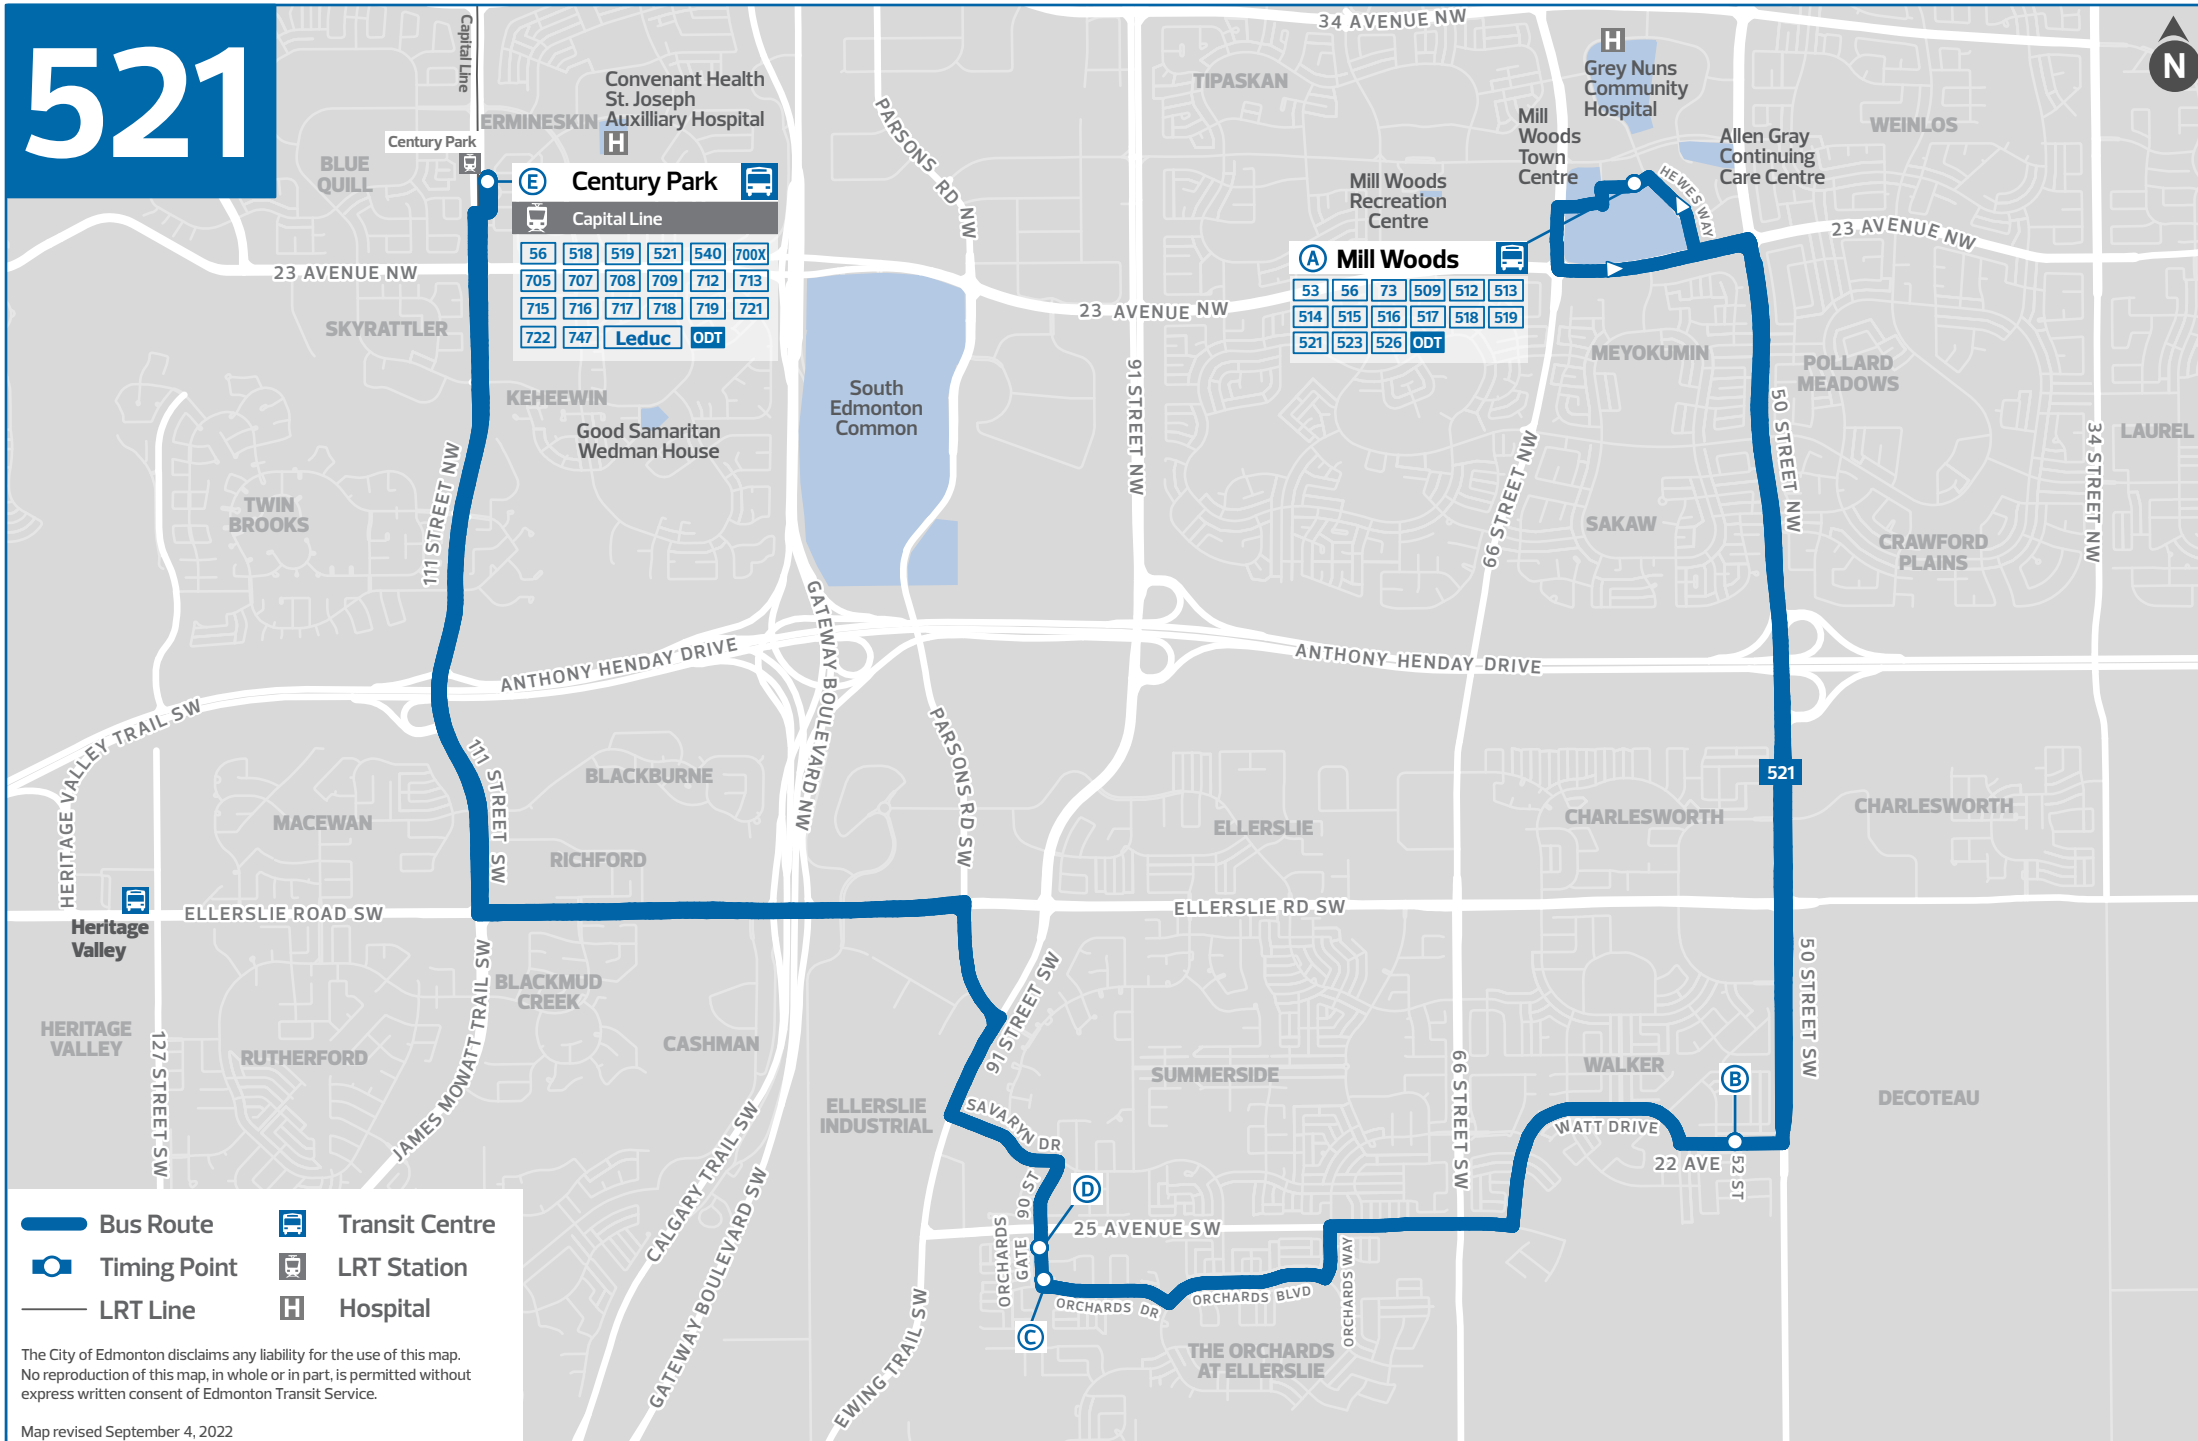

521

Century Park

56	518	519	521	540	700X
705	707	708	709	712	713
715	716	717	718	719	721
722	747	Leduc	ODT		

Mill Woods

53	56	73	509	512	513
514	515	516	517	518	519
521	523	526	ODT		

- Bus Route
- Timing Point
- LRT Line
- Transit Centre
- LRT Station
- Hospital

The City of Edmonton disclaims any liability for the use of this map. No reproduction of this map, in whole or in part, is permitted without express written consent of Edmonton Transit Service.

Map revised September 4, 2022

TC = Transit Centre

521 SUNDAY			
MILL WOODS TO CENTURY PARK		CENTURY PARK TO MILL WOODS	
Mill Woods TC	52 St & 22 Ave	Orchards Gate & Orchards Dr SW	Century Park TC
A	B	C	E
10:00	10:13	10:24	10:44
10:30	10:43	10:54	11:14
11:00	11:13	11:24	11:44
11:30	11:43	11:54	12:14
12:00	12:13	12:24	12:44
12:30	12:43	12:54	1:14
1:00	1:13	1:24	1:44
1:30	1:43	1:54	2:14
2:00	2:13	2:24	2:44
2:30	2:43	2:54	3:14
3:00	3:13	3:24	3:44
3:30	3:43	3:54	4:14
4:00	4:13	4:24	4:44
4:30	4:43	4:54	5:13
5:00	5:13	5:24	5:42
5:30	5:43	5:54	6:12
6:00	6:13	6:24	6:42
6:30	6:43	6:54	7:12

- 1 ROUTE NUMBER
- 2 DAY OF THE WEEK
- 3 LOCATION / TIMING POINTS
- 4 MAP MARKERS

1			2 SUNDAY		
CAPILANO TO DOWNTOWN		CAPILANO TO DOWNTOWN		CAPILANO TO DOWNTOWN	
Capilano TC	79 St & 106 Ave	102 St & MacDonald Dr	Capilano TC	79 St & 106 Ave	102 St & MacDonald Dr
A	B	C	A	B	C
5:35	5:43	5:56	5:20	5:28	5:41
5:55	6:03	6:16	5:35	5:43	5:56
6:15	6:23	6:36	5:50	5:58	6:11
6:35	6:43	6:56	6:05	6:13	6:26
6:55	7:03	7:16	6:20	6:28	6:41
7:15	7:23	7:36	6:35	6:43	6:56
7:35	7:43	7:56	6:50	6:58	7:11
7:55	8:03	8:16	7:05	7:13	7:26
8:15	8:23	8:36	7:25	7:33	7:46
8:35	8:43	8:56	7:45	7:53	8:06
8:55	9:03	9:17	8:05	8:13	8:26
9:15	9:25	9:39	8:25	8:33	8:46
9:35	9:44	9:58	8:45	8:53	9:06
9:55	10:05	10:19	9:05	9:13	9:26
10:15	10:24	10:38	9:25	9:33	9:46
10:35	10:45	10:59	9:45	9:53	10:06
10:50	10:59	11:13	10:05	10:13	10:26
11:05	11:15	11:29	10:25	10:33	10:46
11:20	11:30	11:44	10:45	10:53	11:06