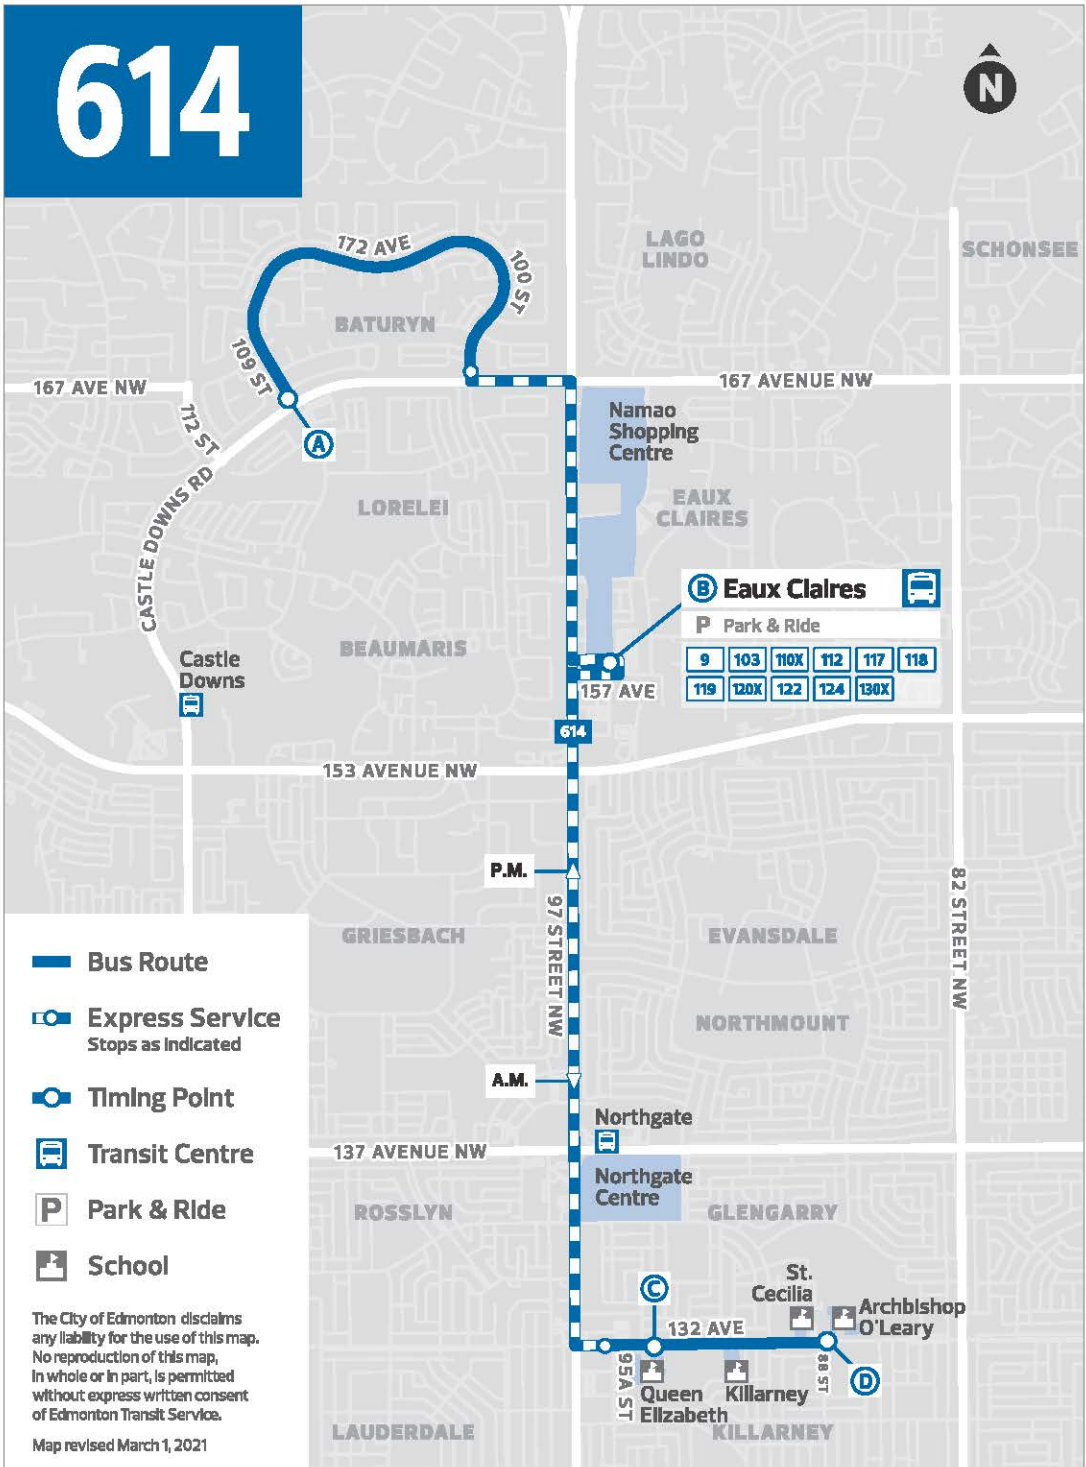

# 614

**B Eaux Claires**

**P Park & Ride**

9	103	110X	112	117	118
119	120X	122	124	130X	

- Bus Route
- Express Service  
Stops as Indicated
- Timing Point
- Transit Centre
- Park & Ride
- School

The City of Edmonton disclaims any liability for the use of this map. No reproduction of this map, in whole or in part, is permitted without express written consent of Edmonton Transit Service.

Map revised March 1, 2021

Schedule type: Weekday Direction: North

	<b>614</b>
	*
88 Street & 132 Avenue WB.....	15:12
88 Street & 132 Avenue WB.....	15:15
Eaux Claires Transit Centre.....	15:25
Castle Downs Road & 109 Street WB.....	15:37

Trp blkng days (mu-) muwtf

Notes: \* - Operates on school days only.

Schedule type: Weekday Direction: South

	<b>614</b>	<b>614</b>
	*	*
109 Street & Castle Downs Road NB.....	7:31	8:01
Eaux Claires Transit Centre.....	7:46	8:16
95 Street & 132 Avenue EB.....	7:55	8:25
88 Street & 132 Avenue EB.....	8:00	8:30
Trp blkng days (mu-)	muwtf	muwtf