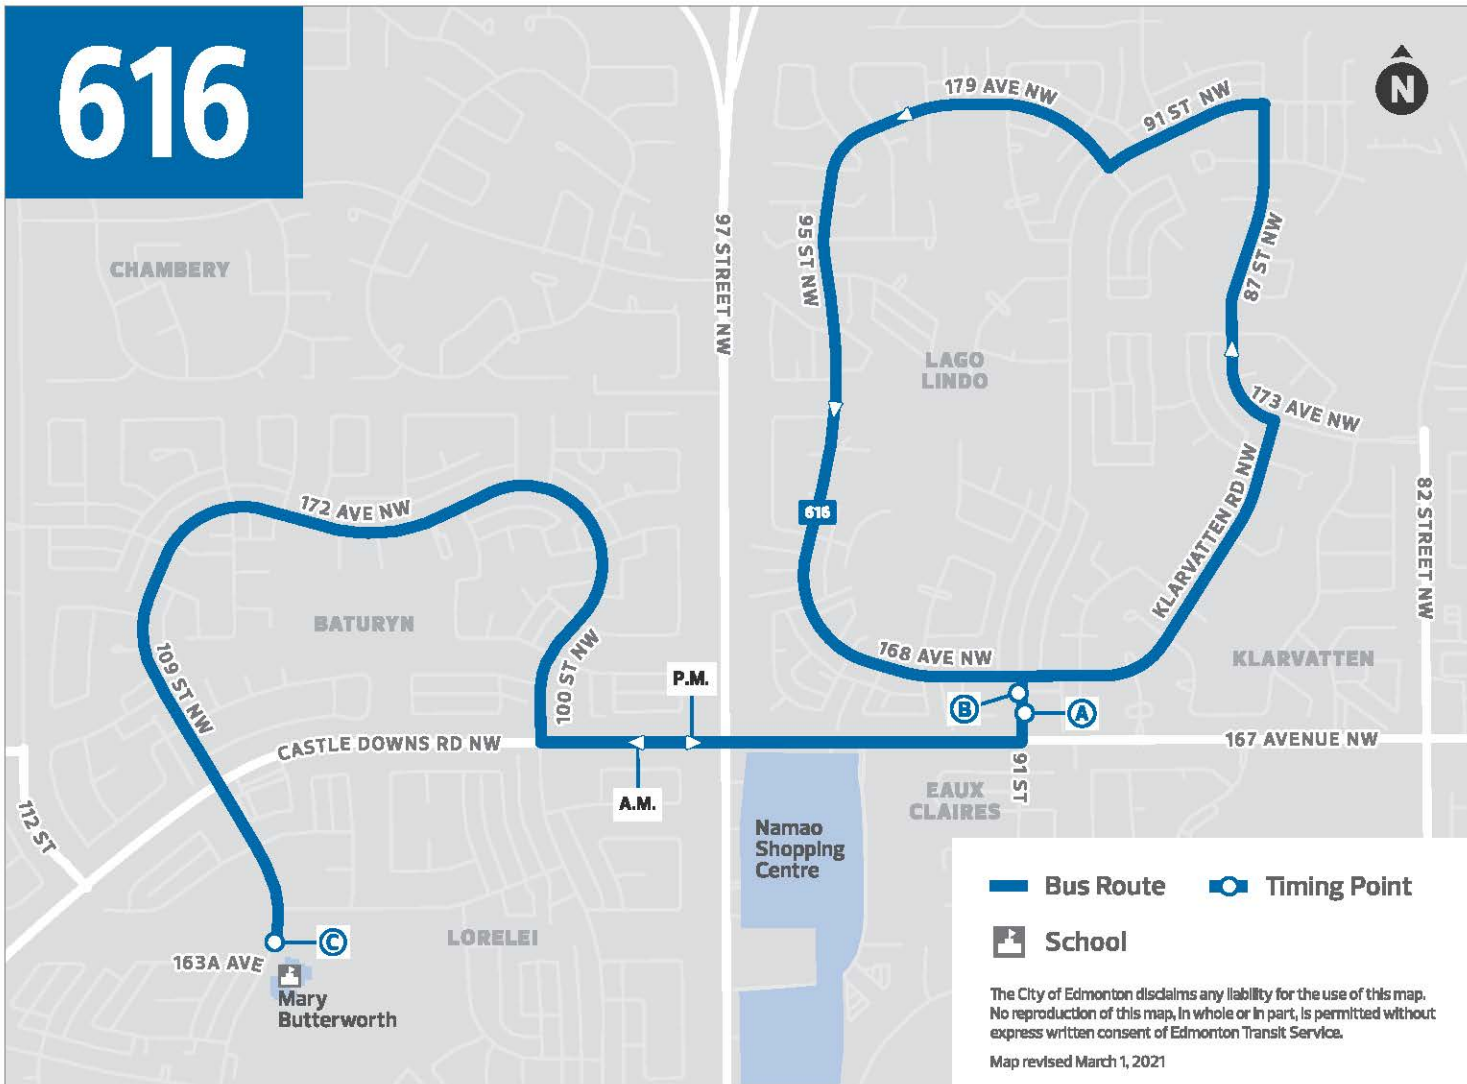

616

- Bus Route
- Timing Point
- School

The City of Edmonton disclaims any liability for the use of this map. No reproduction of this map, in whole or in part, is permitted without express written consent of Edmonton Transit Service.

Map revised March 1, 2021

Schedule type: Weekday Direction: East

	616	616
	*	*
109 Street & 163 Avenue NB.....	14:07	15:14
109 Street & 163 Avenue NB.....	14:10	15:17
91 Street & 168 Avenue SB.....	14:33	15:40
Trp blkng days (mu-)	t	muwf

Notes: * - Operates on school days only.

Schedule type: Weekday Direction: West

	616
	*
91 Street & 167 Avenue NB.....	8:01
109 Street & 164 Avenue SB.....	8:20
Trp blkng days (mu-)	muwtf

Notes: * - Operates on school days only.