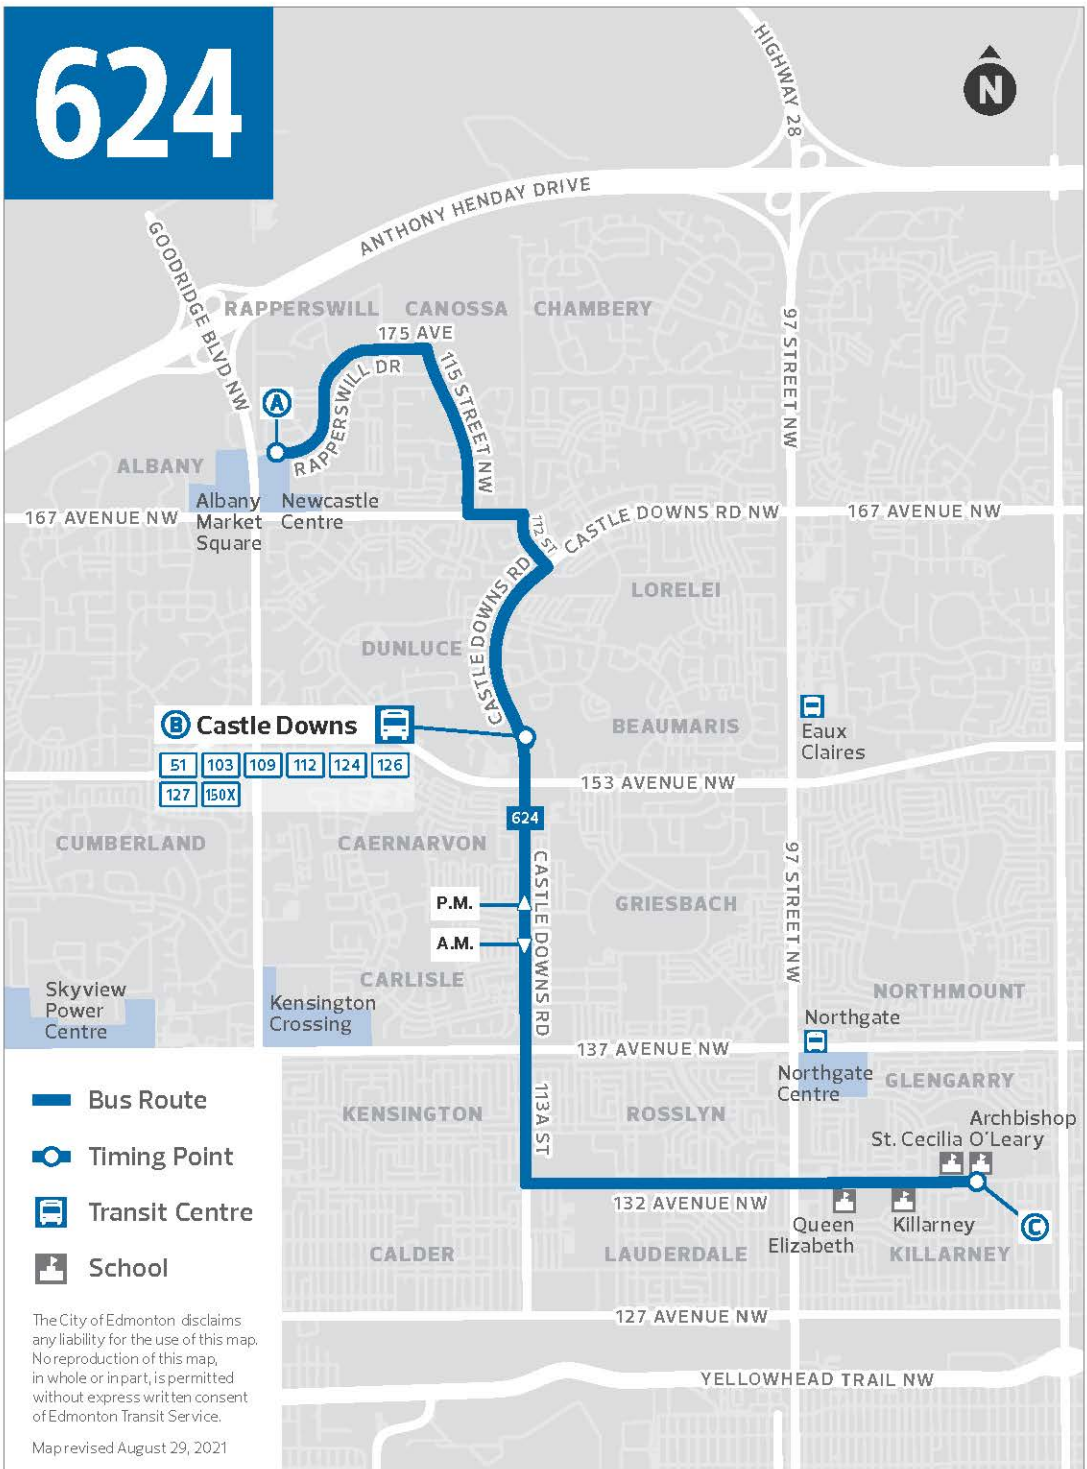

624

The City of Edmonton disclaims any liability for the use of this map. No reproduction of this map, in whole or in part, is permitted without express written consent of Edmonton Transit Service.

Map revised August 29, 2021

Schedule type: Weekday Direction: South

	624
	*
125 Street & Rapperswill Drive EB.....	7:38
Castle Downs Transit Centre.....	7:50
88 Street & 132 Avenue EB.....	8:05

Trp blkng days (mu-) muwtf

Notes: * - Operates on school days only.

Schedule type: Weekday Direction: North

	624	624
	*	*
88 Street & 132 Avenue WB.....	12:12	15:12
88 Street & 132 Avenue WB.....	12:15	15:15
Castle Downs Transit Centre.....	12:30	15:30
125 Street & Rapperswill Drive.....	12:42	15:42
Trp blkng days (mu-)	t	muwf