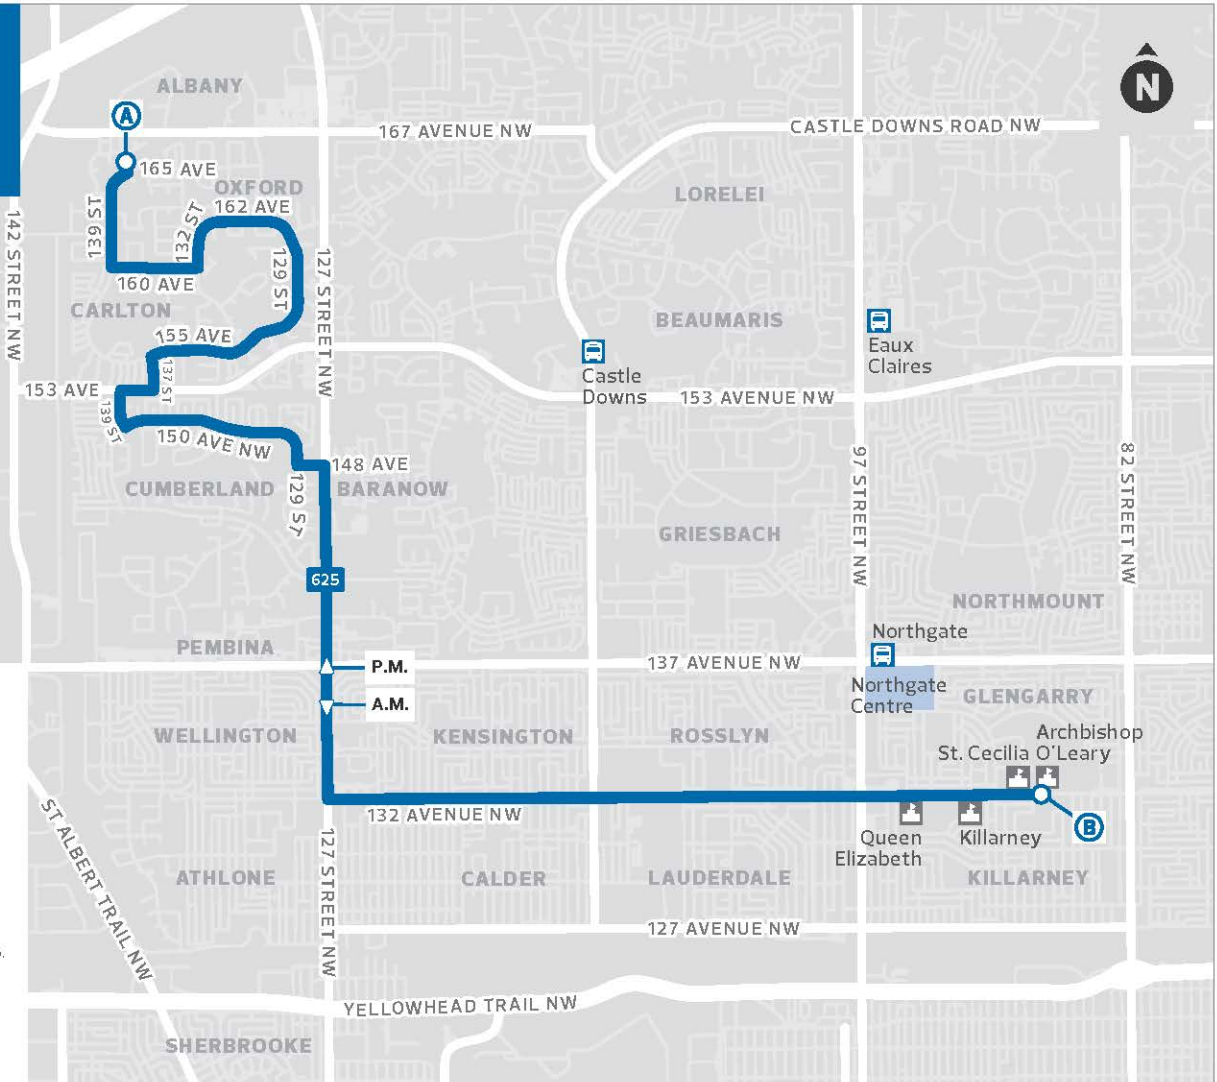

625

- Bus Route
- Timing Point
- Transit Centre
- School

The City of Edmonton disclaims any liability for the use of this map. No reproduction of this map, in whole or in part, is permitted without express written consent of Edmonton Transit Service.

Map revised August 29, 2021

Schedule type: Weekday Direction: South

	625
	*
138 Street & 165 Avenue.....	7:22
88 Street & 132 Avenue EB.....	7:55

Trp blkng days (mu-) muwtf

Notes: * - Operates on school days only.

Schedule type: Weekday Direction: North

	625	625
	*	*
88 Street & 132 Avenue WB.....	12:12	15:12
88 Street & 132 Avenue WB.....	12:15	15:15
138 Street & 165 Avenue.....	12:48	15:48
Trp blkng days (mu-)	t	muwf