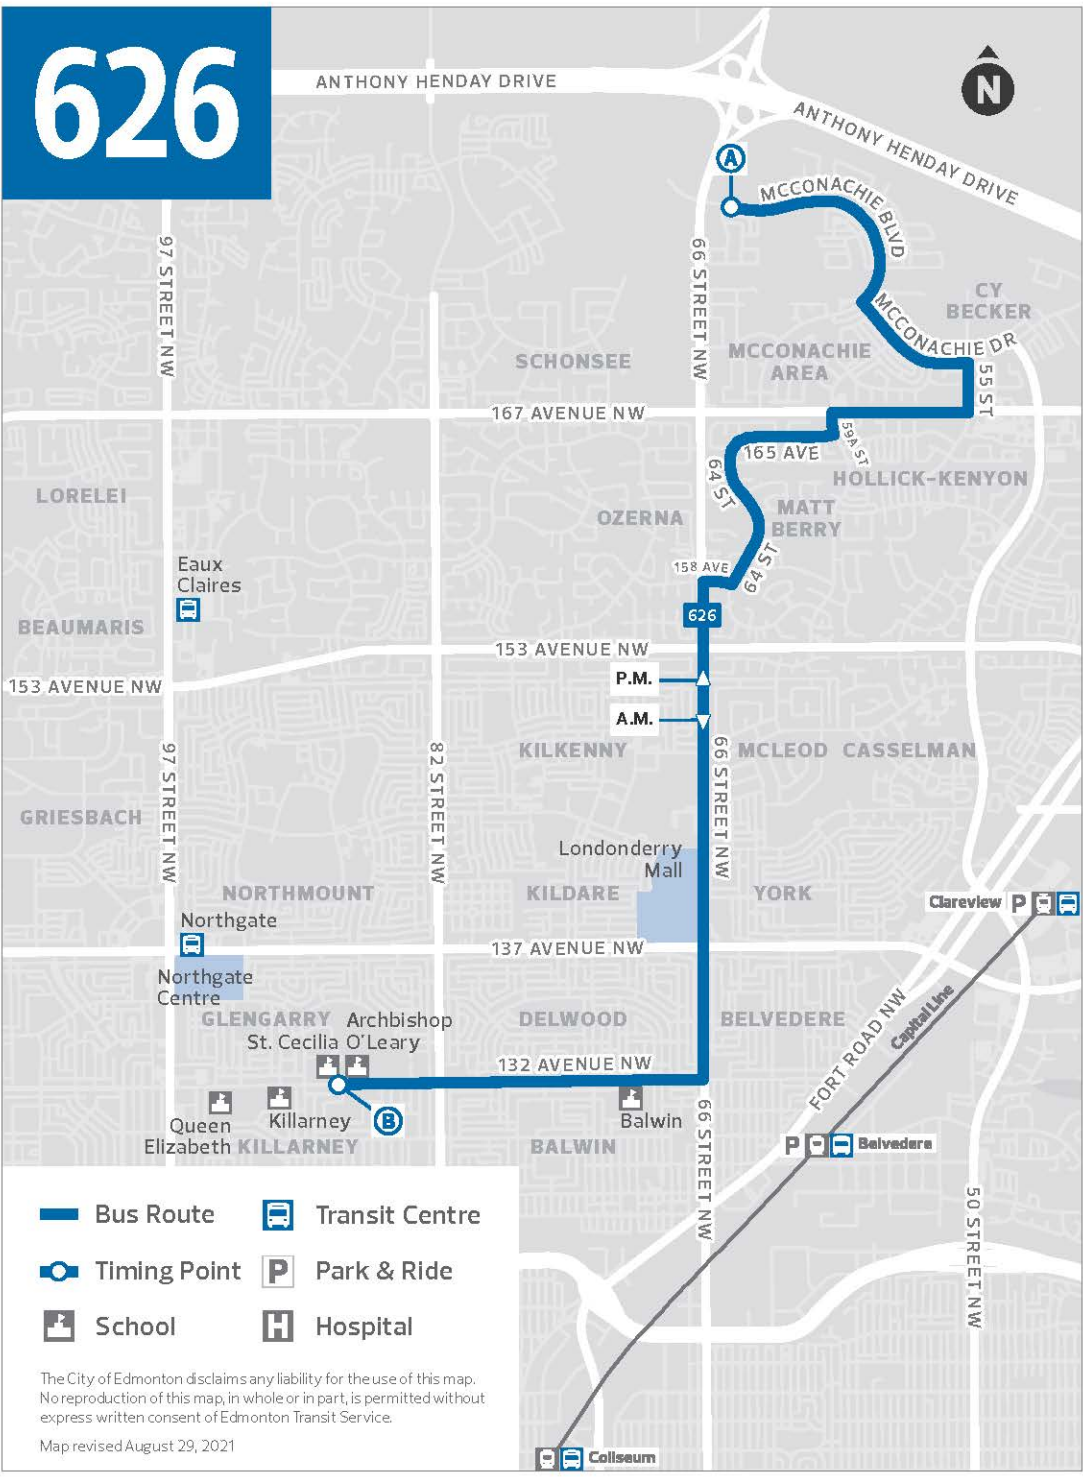

626

ANTHONY HENDAY DRIVE

- Bus Route
- Transit Centre
- Timing Point
- Park & Ride
- School
- Hospital

The City of Edmonton disclaims any liability for the use of this map. No reproduction of this map, in whole or in part, is permitted without express written consent of Edmonton Transit Service.

Map revised August 29, 2021

Callseum

Schedule type: Weekday Direction: South

626
*
65 Street & McConachie Boulevard EB.... 7:36
88 Street & 132 Avenue WB..... 8:05

Trp blkng days (mu-) muwtf

Notes: * - Operates on school days only.

Schedule type:	Weekday	Direction:	North	
			626	626
			*	*
88 Street & 132 Avenue EB.....		12:12	15:12	
88 Street & 132 Avenue EB.....		12:15	15:15	
64 Street & McConachie Blvd WB.....		12:43	15:43	
	Trp blkng days (mu-)	t	muwf	