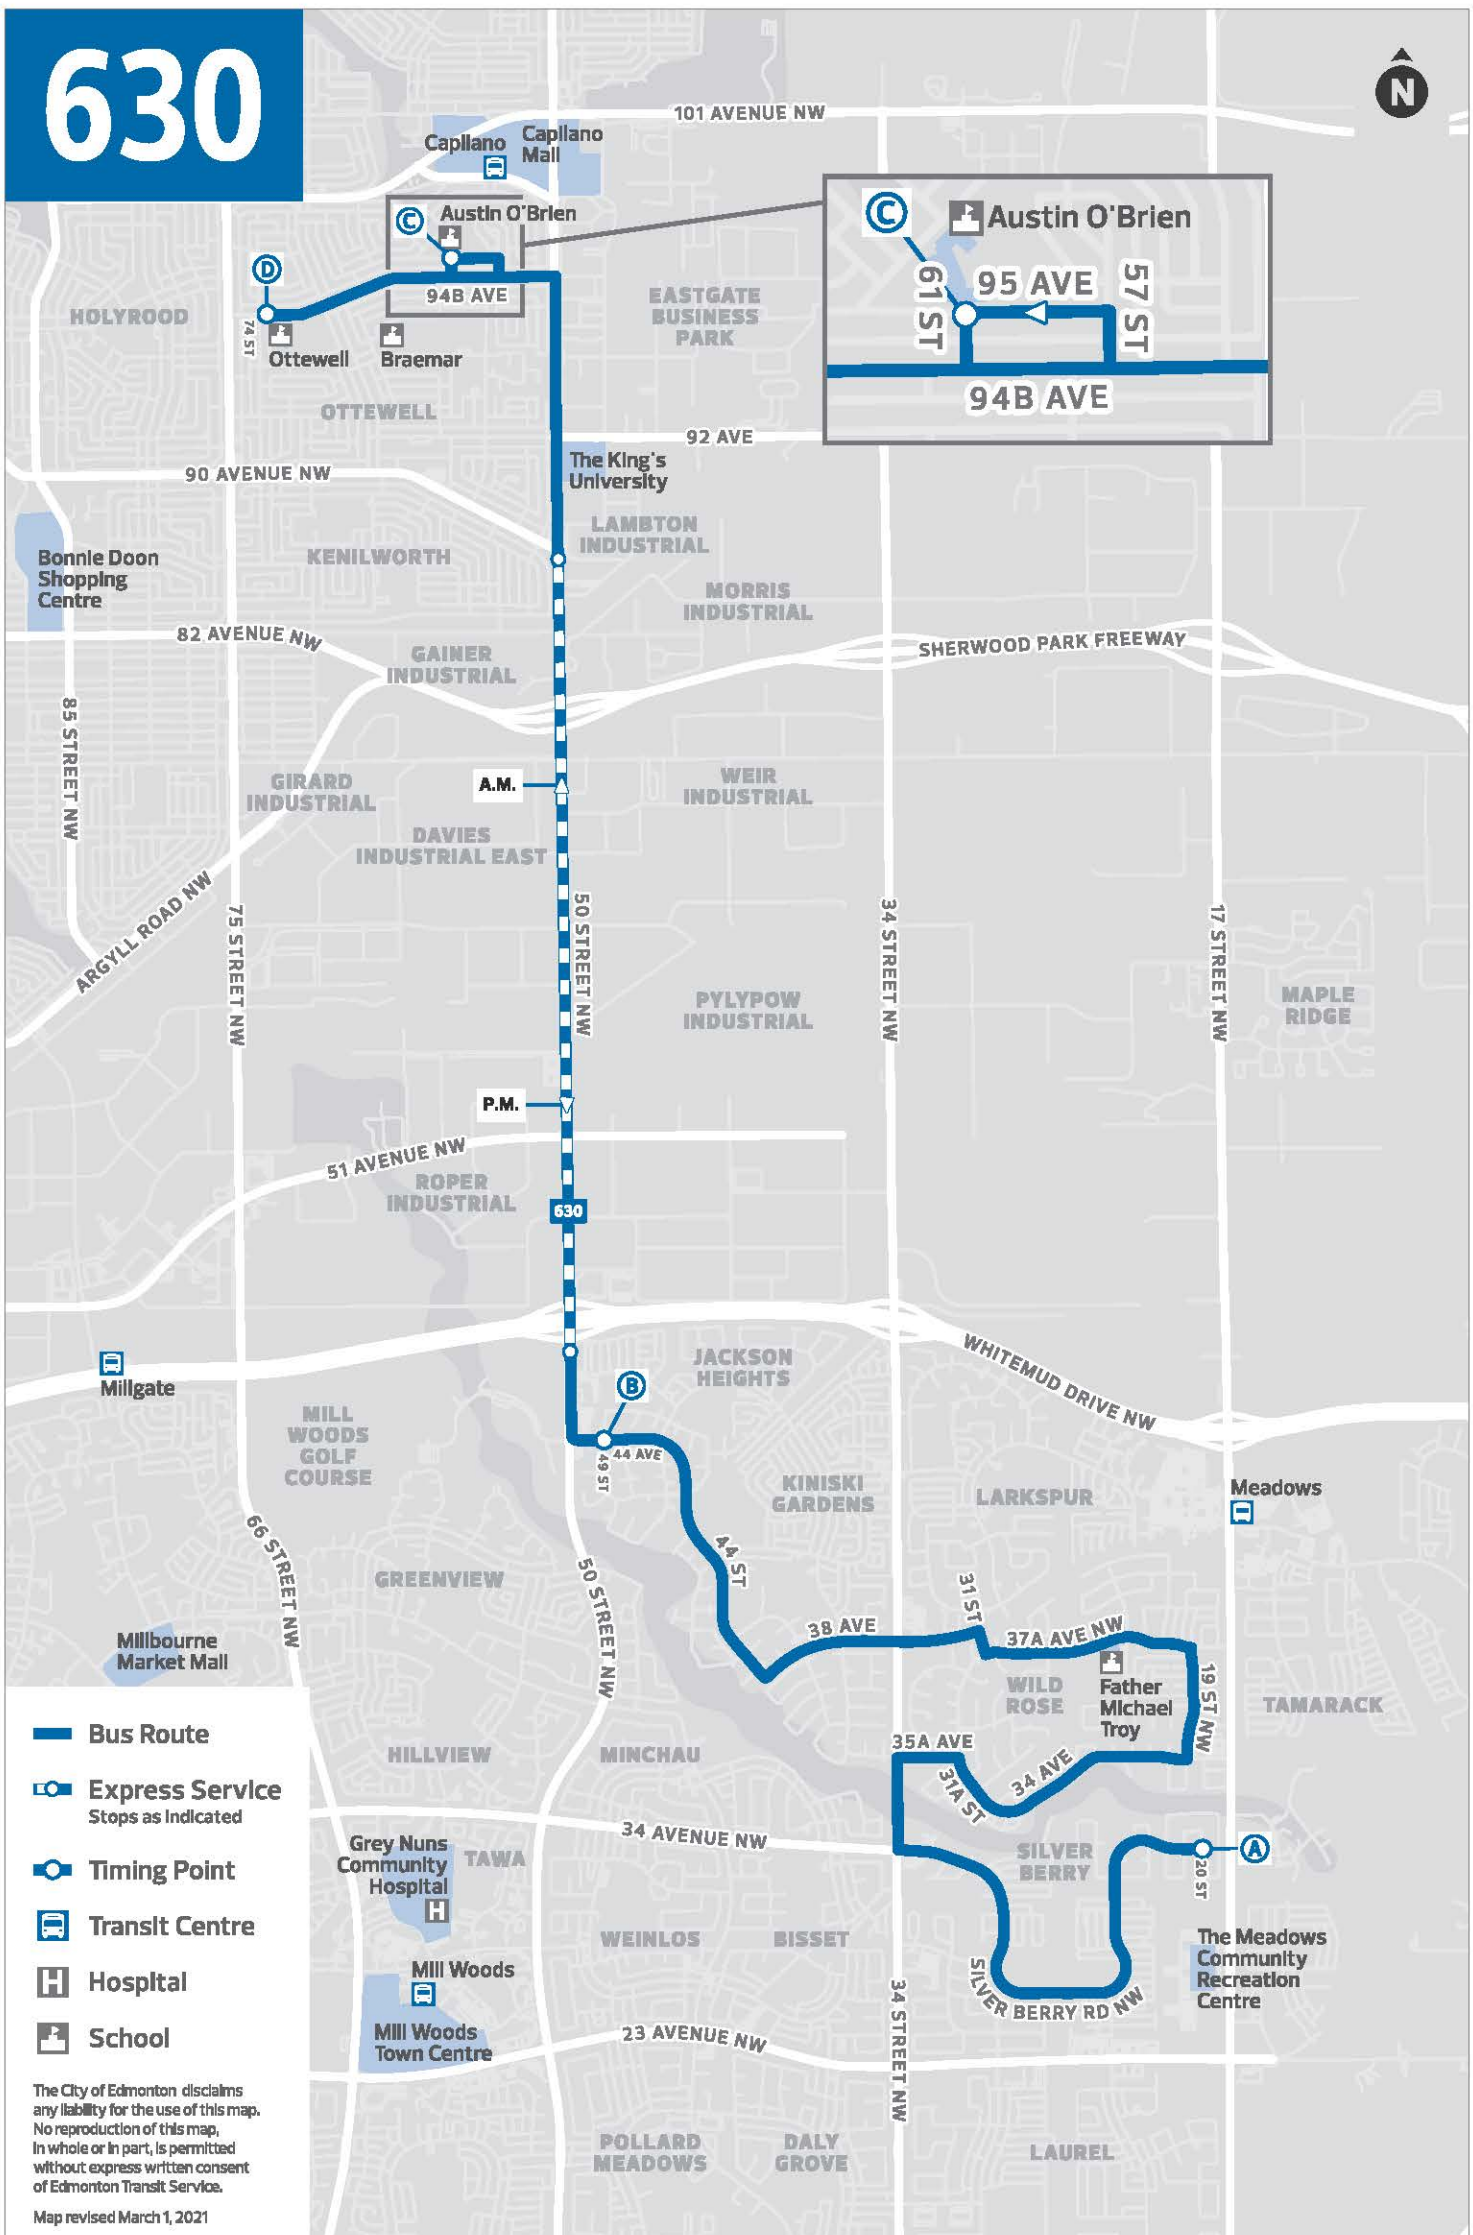

# 630

The City of Edmonton disclaims any liability for the use of this map. No reproduction of this map, in whole or in part, is permitted without express written consent of Edmonton Transit Service.

Map revised March 1, 2021

Schedule type:	Weekday	Direction:	North		
				<b>630</b>	<b>630</b>
				*	*
21 Street & Silver Berry Road WB.....				7:16	7:18
49 Street & 44 Avenue WB.....				7:45	7:47
61 Street & 95 Avenue WB.....				8:05	8:07
73 Street & 94B Avenue WB.....				8:10	8:12
	Trp blkng days (mu-)			muwtf	muwtf

Notes: \* - Operates on school days only.

Schedule type: Weekday Direction: South

	630	630	630	630
	*	*	*	*
73 Street & 94B Avenue EB.....	.....	14:07	15:03	.....
73 Street & 94B Avenue EB.....	.....	14:10	15:06	.....
61 Street & 95 Avenue WB.....	12:06	.....	.....	15:09
61 Street & 95 Avenue WB.....	12:09	14:15	15:11	15:12
49 Street & 44 Avenue EB.....	12:27	14:33	15:29	15:30
20 Street & Silver Berry Road EB.....	12:57	15:03	15:59	16:00
Trp blkng days (mu-)	t	t	muwf	muwf