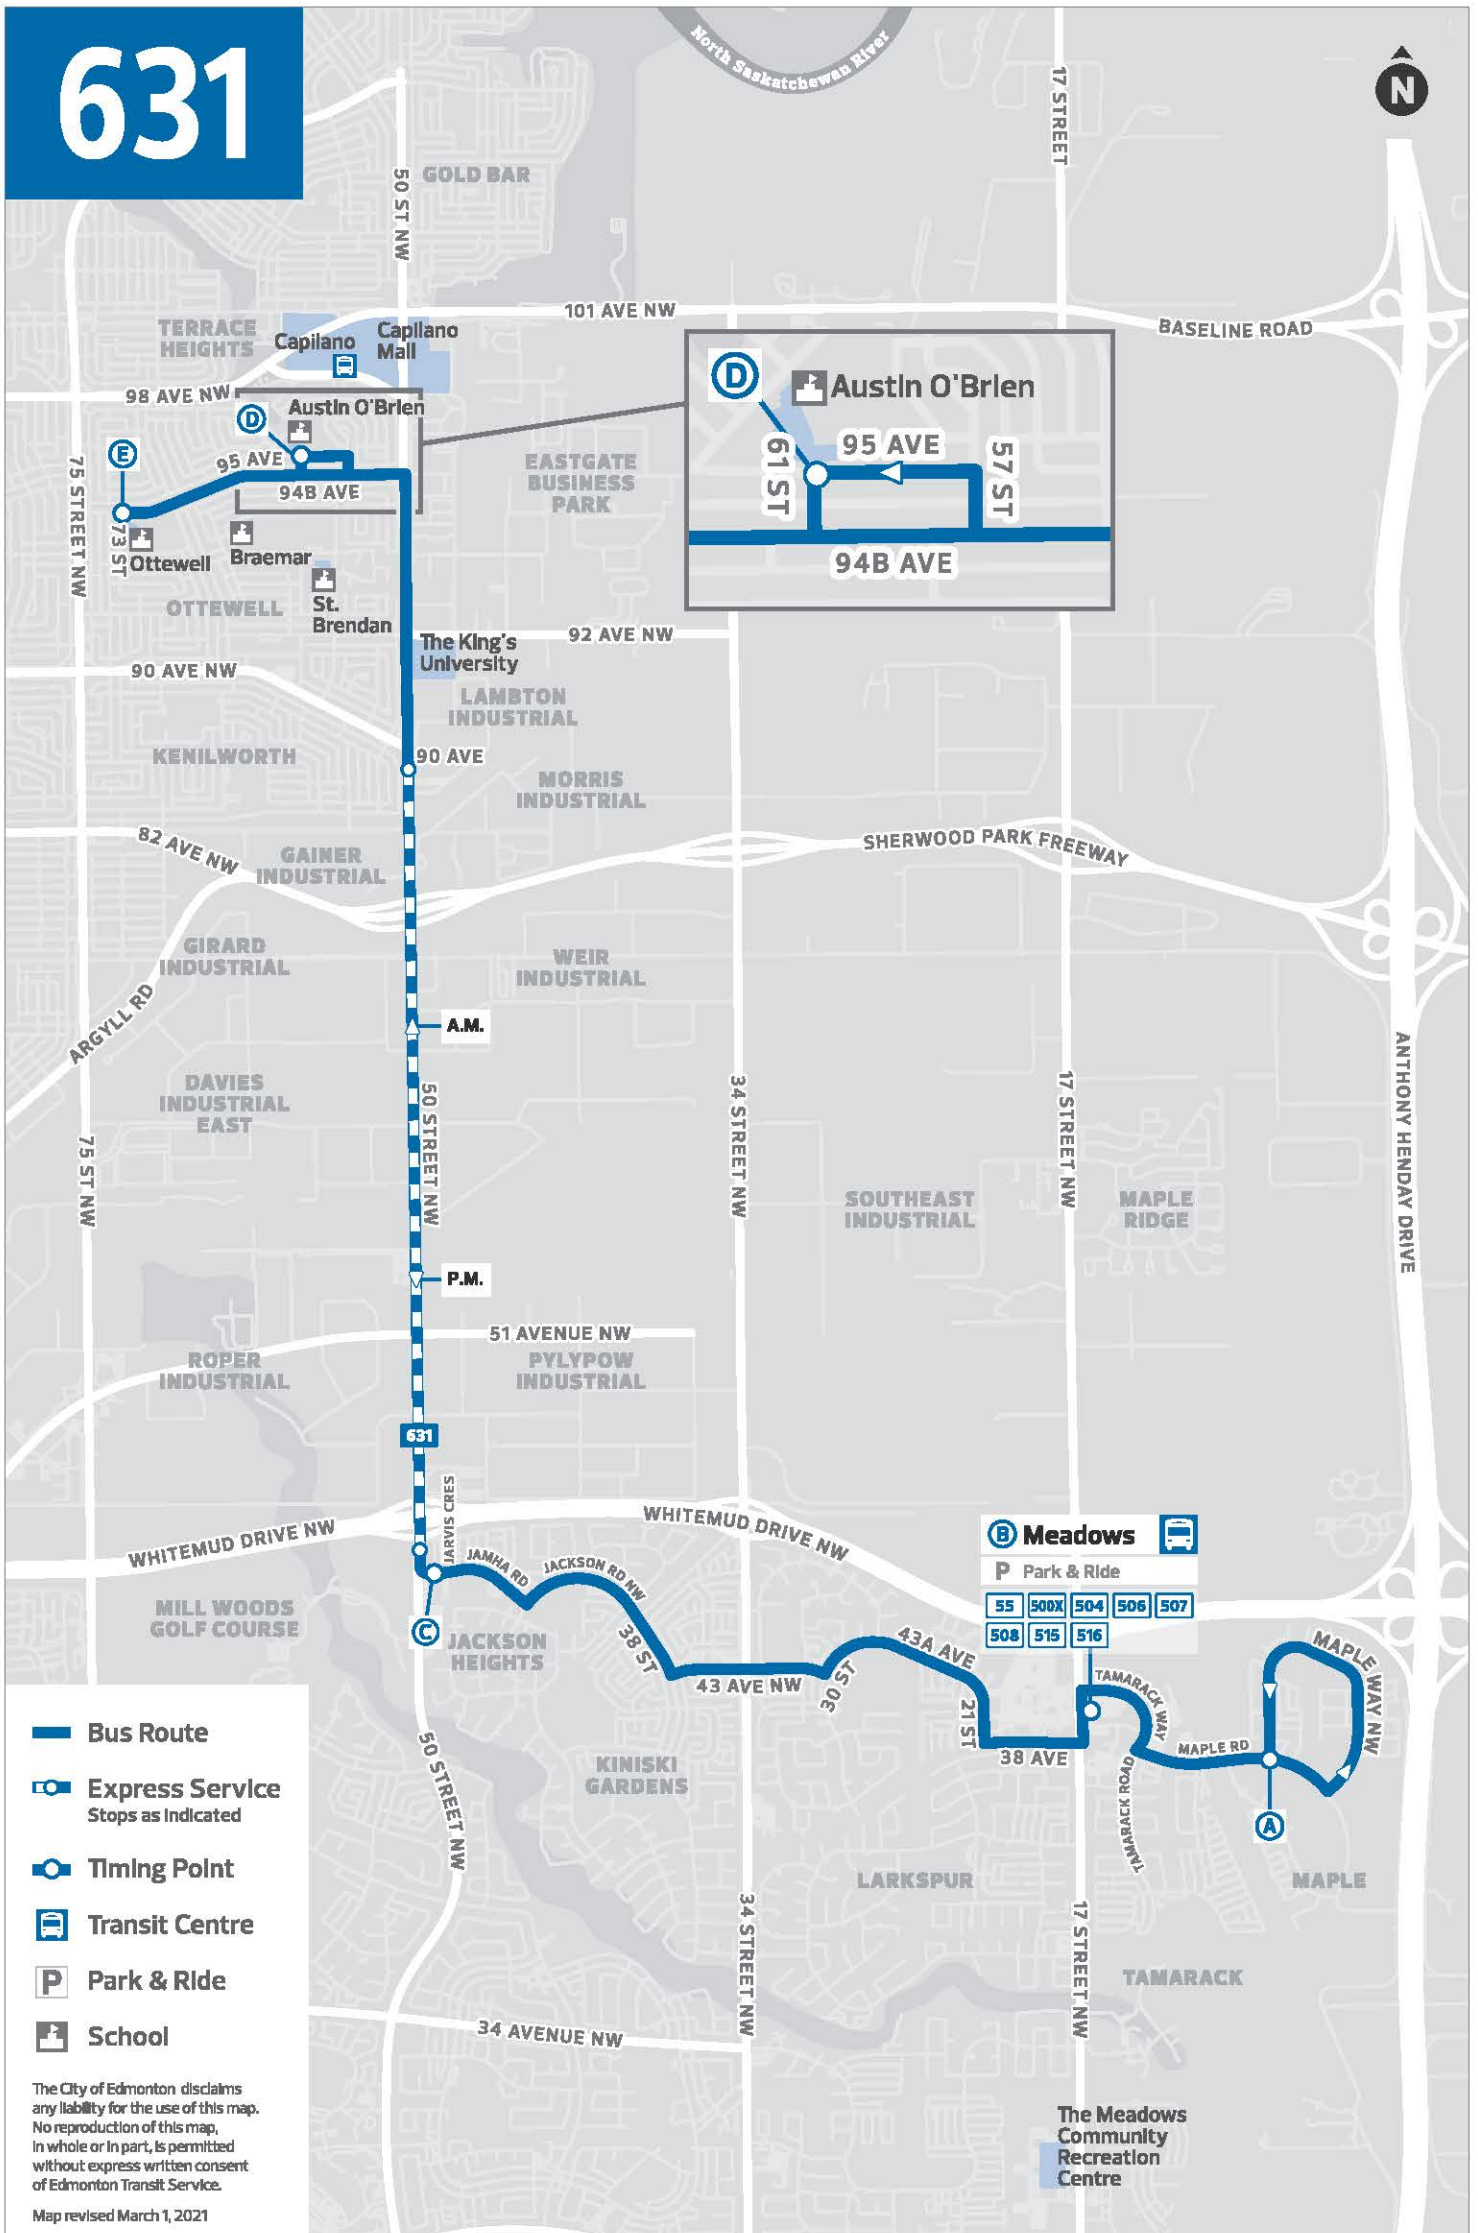

631

- Bus Route
- Express Service
Stops as Indicated
- Timing Point
- Transit Centre
- Park & Ride
- School

The City of Edmonton disclaims any liability for the use of this map. No reproduction of this map, in whole or in part, is permitted without express written consent of Edmonton Transit Service.

Map revised March 1, 2021

B Meadows

P Park & Ride

55	500X	504	506	507
508	515	516		

D Austin O'Brien

Schedule type: Weekday Direction: North

	631	631
	*	*
Maple Road & Maple Way EB.....	7:31	7:33
Meadows Transit Centre.....	7:38	7:40
Jarvis Crescent W & Jamha Road WB.....	7:50	7:52
61 Street & 95 Avenue WB.....	8:05	8:07
73 Street & 94B Avenue WB.....	8:10	8:12
Trp blkng days (mu-)	muwtf	muwtf

Notes: * - Operates on school days only.

Schedule type: Weekday Direction: South

	631	631	631	631
	*	*	*	*
73 Street & 94B Avenue EB.....	14:07	15:03
73 Street & 94B Avenue EB.....	14:10	15:06
61 Street & 95 Avenue WB.....	12:06	15:09
61 Street & 95 Avenue WB.....	12:09	14:15	15:11	15:12
50 Street & Jamha Road EB.....	12:18	14:24	15:20	15:21
Meadows Transit Centre.....	12:33	14:39	15:35	15:36
Maple Way & Maple Road WB.....	12:43	14:49	15:45	15:46
Trp blkng days (mu-)	t	t	muwf	muwf

Notes: * - Operates on school days only.