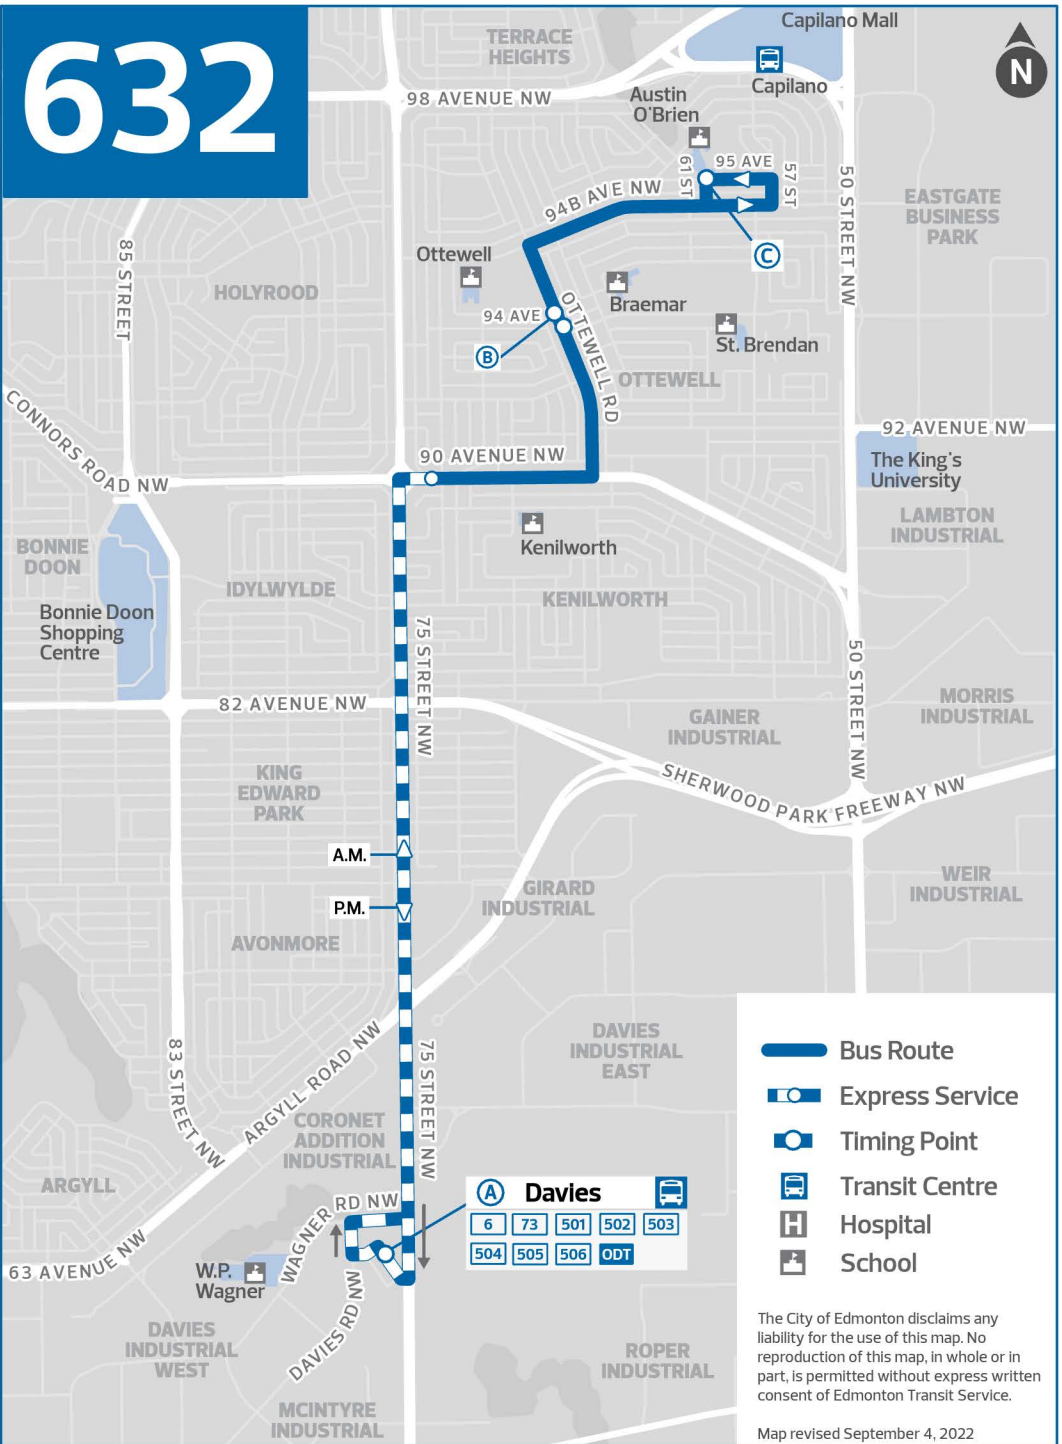

# 632

**A Davies**

6	73	501	502	503
504	505	506	ODT	

- Bus Route
- Express Service
- Timing Point
- Transit Centre
- Hospital
- School

The City of Edmonton disclaims any liability for the use of this map. No reproduction of this map, in whole or in part, is permitted without express written consent of Edmonton Transit Service.

Schedule type: Weekday Direction: North

	<b>632</b>
	*
Davies Transit Centre.....	7:51
Ottwell Road & 93A Avenue NB.....	8:05
61 Street & 95 Avenue WB.....	8:10

Trp blkng days (mu-) muwtf

Notes: \* - Operates on school days only.

Schedule type: Weekday Direction: South

	<b>632</b>	<b>632</b>	<b>632</b>
	*	*	*
61 Street & 95 Avenue WB.....	12:06	.....	15:09
61 Street & 95 Avenue WB.....	12:09	.....	15:12
Ottewell Road & 94 Avenue SB.....	12:14	14:10	15:17
Davies Transit Centre.....	12:28	14:24	15:31
Trp blkng days (mu-)	t	t	muwf