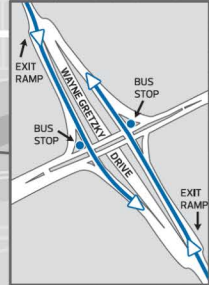

633

- Bus Route
- Timing Point
- LRT Line
- Transit Centre
- LRT Station
- Park & Ride
- School

The City of Edmonton disclaims any liability for the use of this map. No reproduction of this map, in whole or in part, is permitted without express written consent of Edmonton Transit Service.

Schedule type: Weekday Direction: North

	633	633	633	633	633	633	633	633	633
	*	*	*	*	*	*	*	*	*
61 Street & 95 Avenue WB.....	12:05	12:05	12:07	12:07	15:07	15:08	15:09	15:10	
61 Street & 95 Avenue WB.....	12:08	12:08	12:10	12:10	15:10	15:11	15:12	15:13	
Coliseum Transit Centre.....	12:25	12:25	12:27	12:27	15:27	15:28	15:29	15:30	
Belvedere Transit Centre.....	12:38	12:40	15:40	15:42	
Trp blkng days (mu-)	t	t	t	t	muwf	muwf	muwf	muwf	

Notes: * - Operates on school days only.

Schedule type: Weekday Direction: South

	633	633	633	633
	*	*	*	*
Belvedere Transit Centre.....	7:39
Coliseum Transit Centre.....	7:48	7:50	7:52	7:54
61 Street & 95 Avenue WB.....	8:06	8:08	8:10	8:12
Trp blkng days (mu-)	muwtf	muwtf	muwtf	muwtf