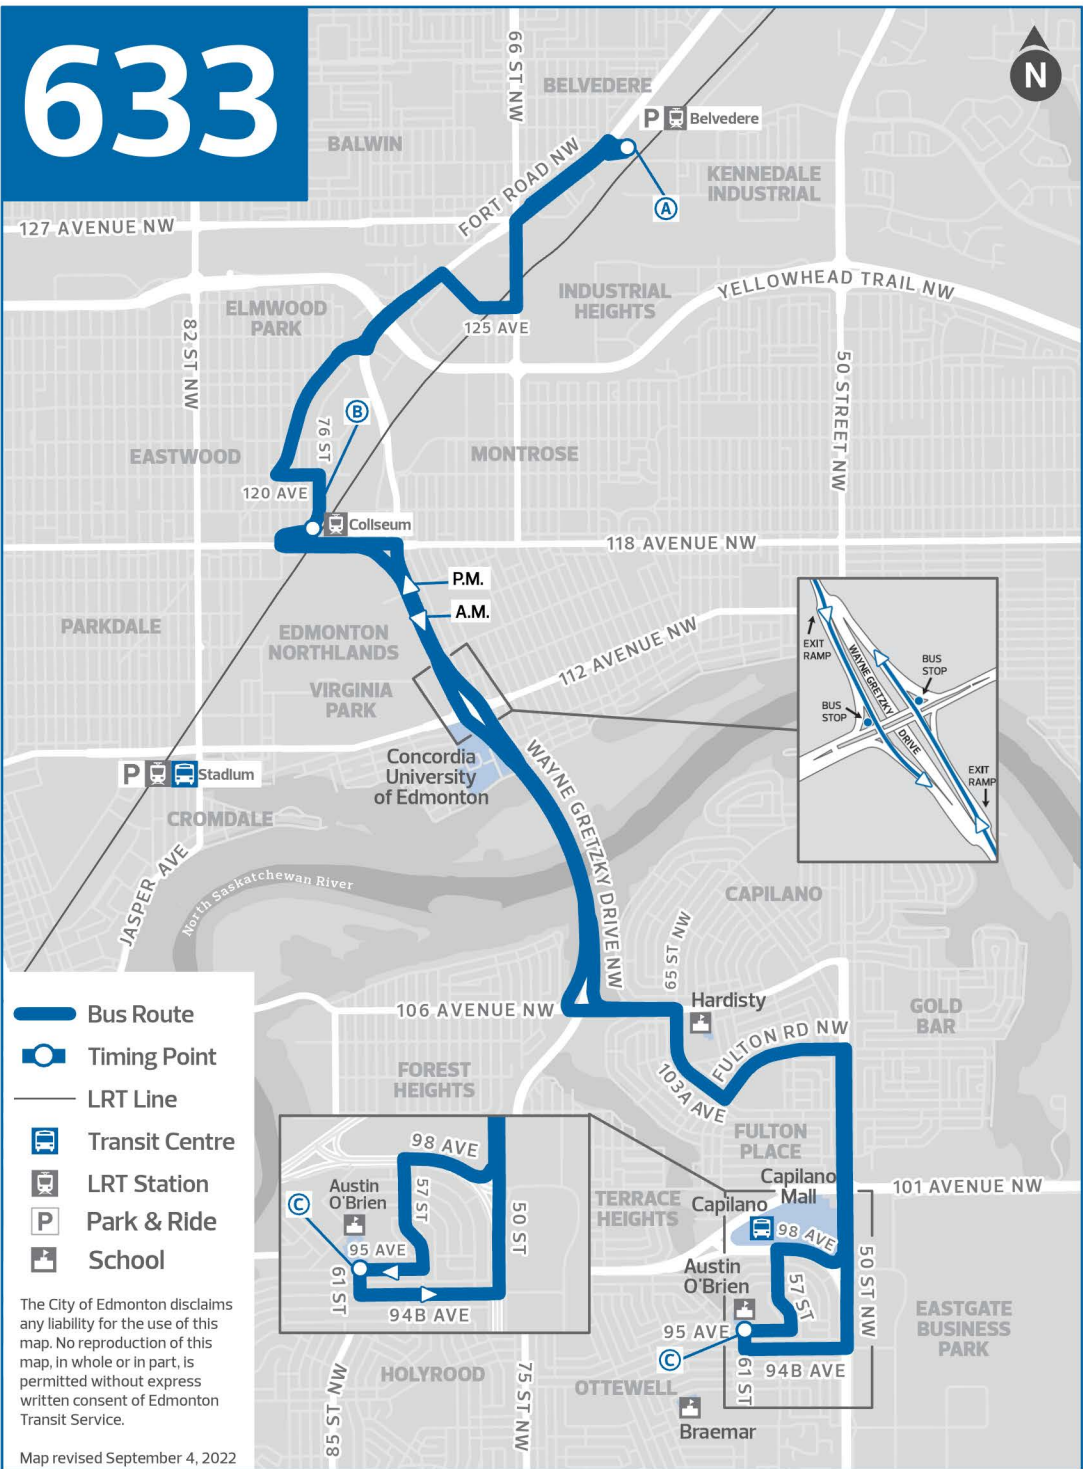

633

- Bus Route
- Timing Point
- LRT Line
- Transit Centre
- LRT Station
- Park & Ride
- School

The City of Edmonton disclaims any liability for the use of this map. No reproduction of this map, in whole or in part, is permitted without express written consent of Edmonton Transit Service.

Schedule type: Weekday Direction: North

	633	633	633	633	633	633	633	633	633
	*	*	*	*	*	*	*	*	*
61 Street & 95 Avenue WB.....	12:05	12:05	12:07	12:07	15:07	15:08	15:09	15:10	
61 Street & 95 Avenue WB.....	12:08	12:08	12:10	12:10	15:10	15:11	15:12	15:13	
Coliseum Transit Centre.....	12:25	12:25	12:27	12:27	15:27	15:28	15:29	15:30	
Belvedere Transit Centre.....	12:38	12:40	15:40	15:42	
Trp blkng days (mu-)	t	t	t	t	muwf	muwf	muwf	muwf	

Notes: * - Operates on school days only.

Schedule type: Weekday Direction: South

	633	633	633	633
	*	*	*	*
Belvedere Transit Centre.....	7:39
Coliseum Transit Centre.....	7:48	7:50	7:52	7:54
61 Street & 95 Avenue WB.....	8:06	8:08	8:10	8:12
Trp blkng days (mu-)	muwtf	muwtf	muwtf	muwtf

Notes: * - Operates on school days only.