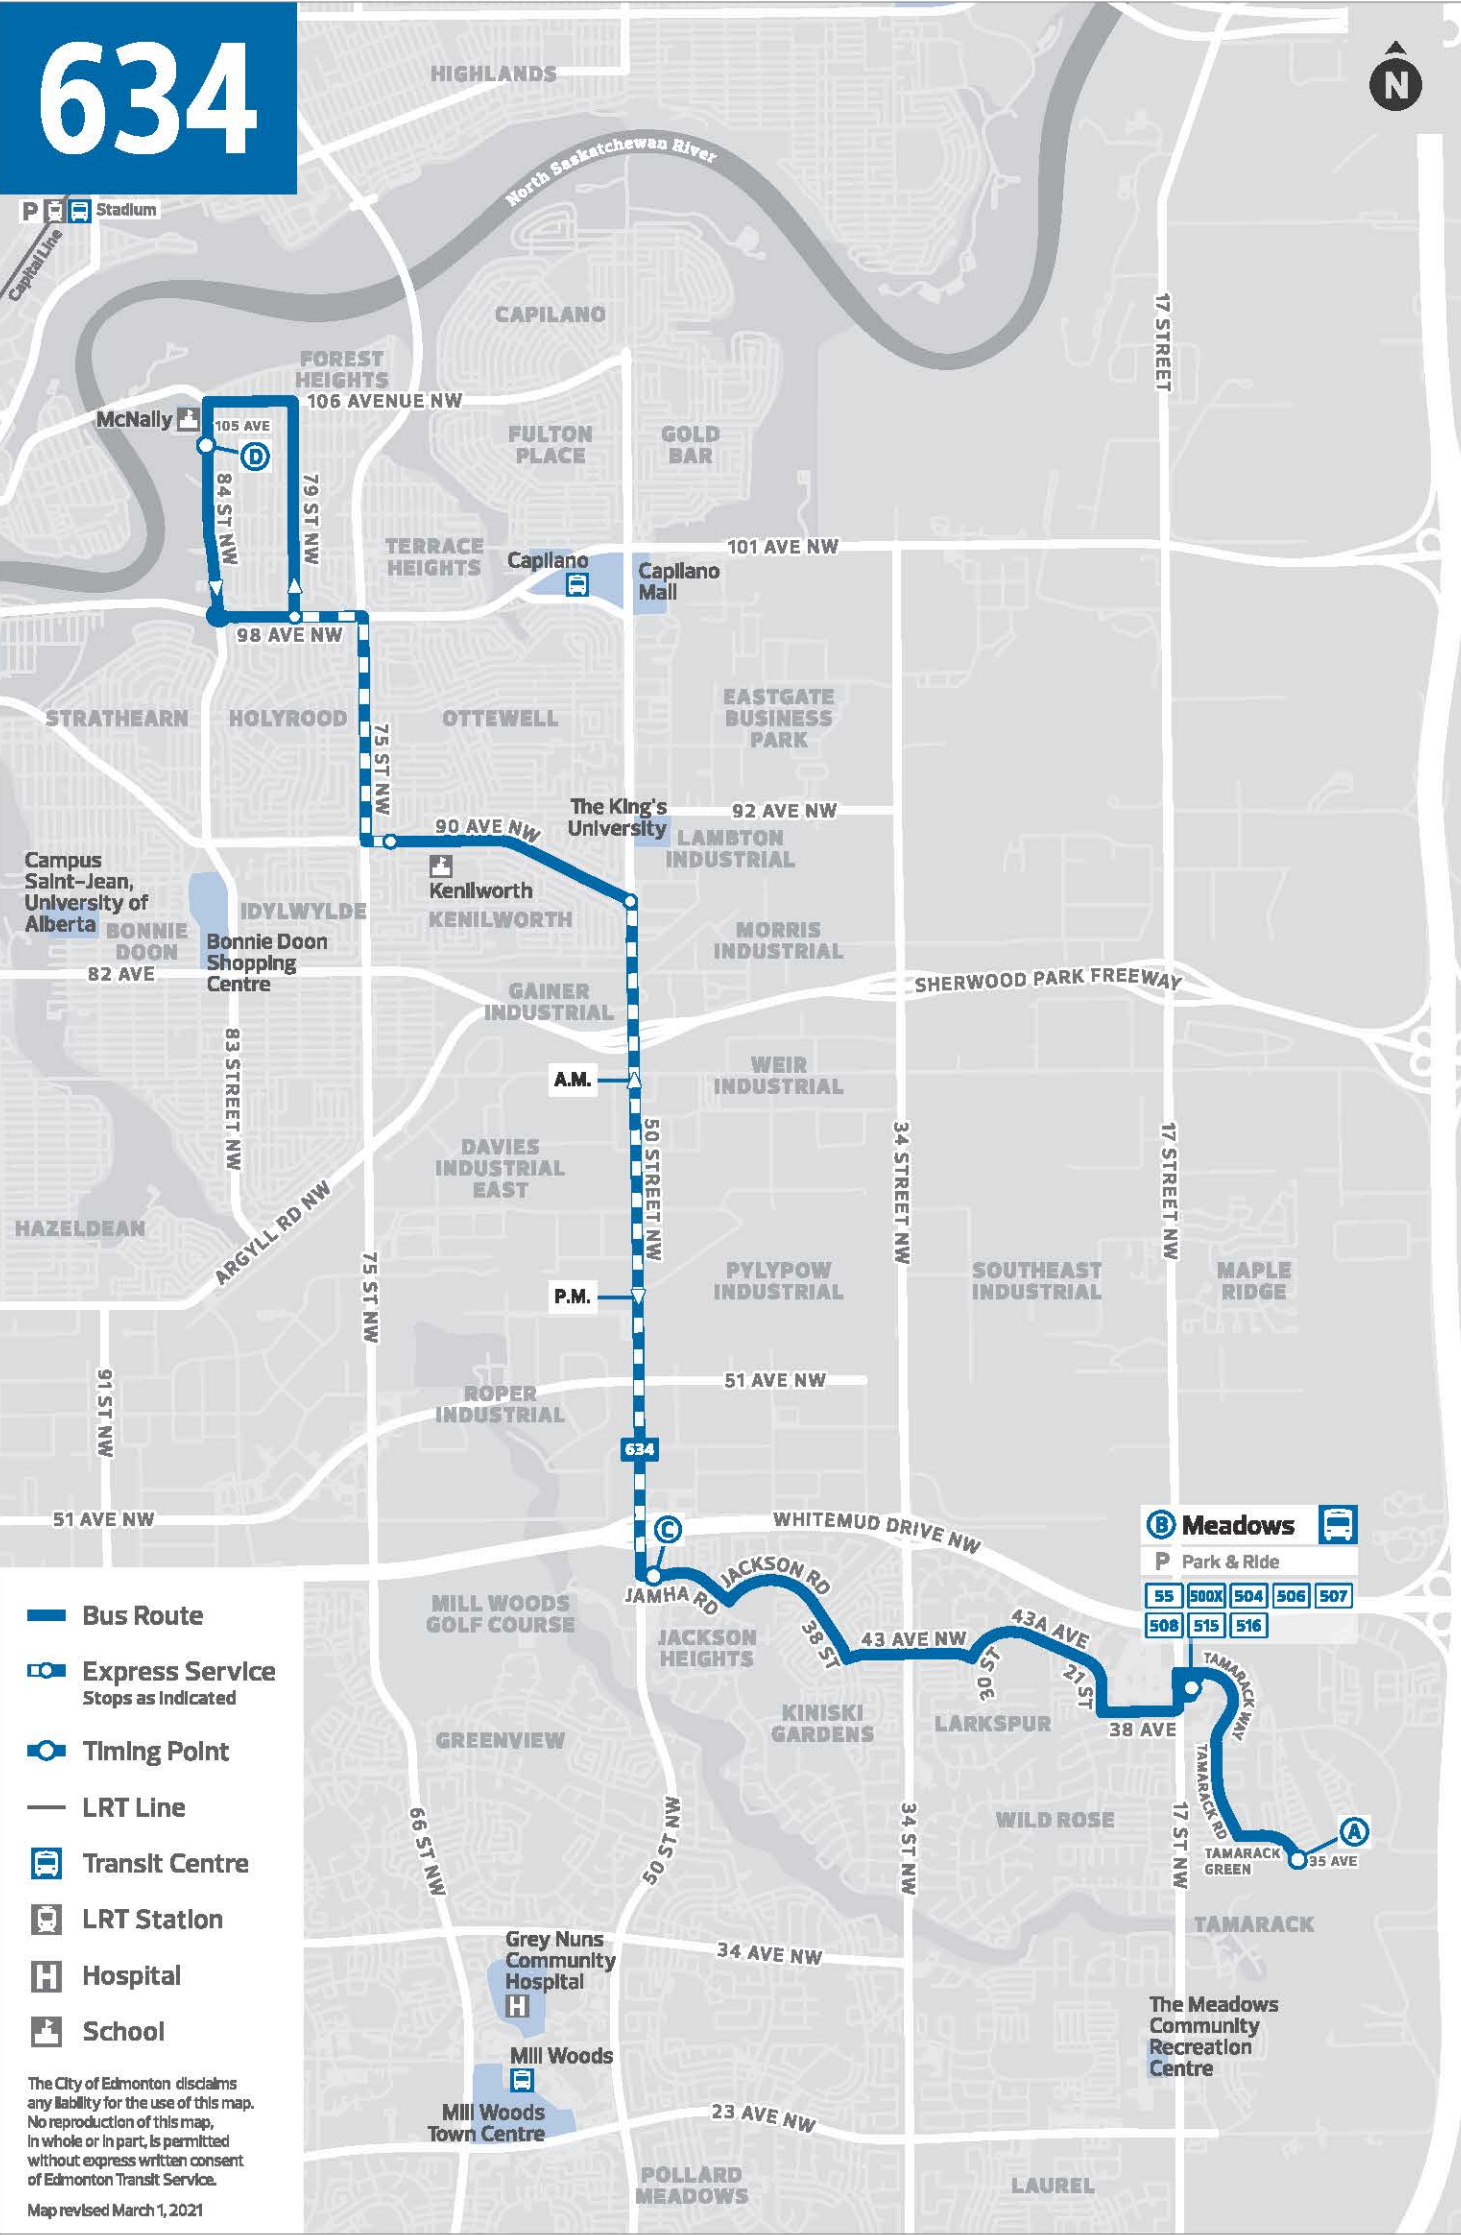

634

P Stadium
Capital Line

B Meadows

P Park & Ride

55	500X	504	506	507
508	515	516		

The City of Edmonton disclaims any liability for the use of this map. No reproduction of this map, in whole or in part, is permitted without express written consent of Edmonton Transit Service.

Map revised March 1, 2021

Schedule type: Weekday Direction: North

	634	634
	*	*
Tamarack Green & 35 Avenue NB.....	7:52	7:55
Meadows Transit Centre.....	8:00	8:03
Jarvis Crescent W & Jamha Road WB.....	8:10	8:13
84 Street & 105 Avenue SB.....	8:35	8:38
Trp blkng days (mu-)	muwtf	muwtf

Notes: * - Operates on school days only.

Schedule type: Weekday Direction: South

	634	634
	*	*
84 Street & 105 Avenue SB.....	15:06	15:09
84 Street & 105 Avenue SB.....	15:09	15:12
50 Street & Jamha Road EB.....	15:24	15:27
Meadows Transit Centre.....	15:42	15:45
Tamarack Green & 35 Avenue NB.....	15:47	15:50
Trp blkng days (mu-)	muwtf	muwtf

Notes: * - Operates on school days only.