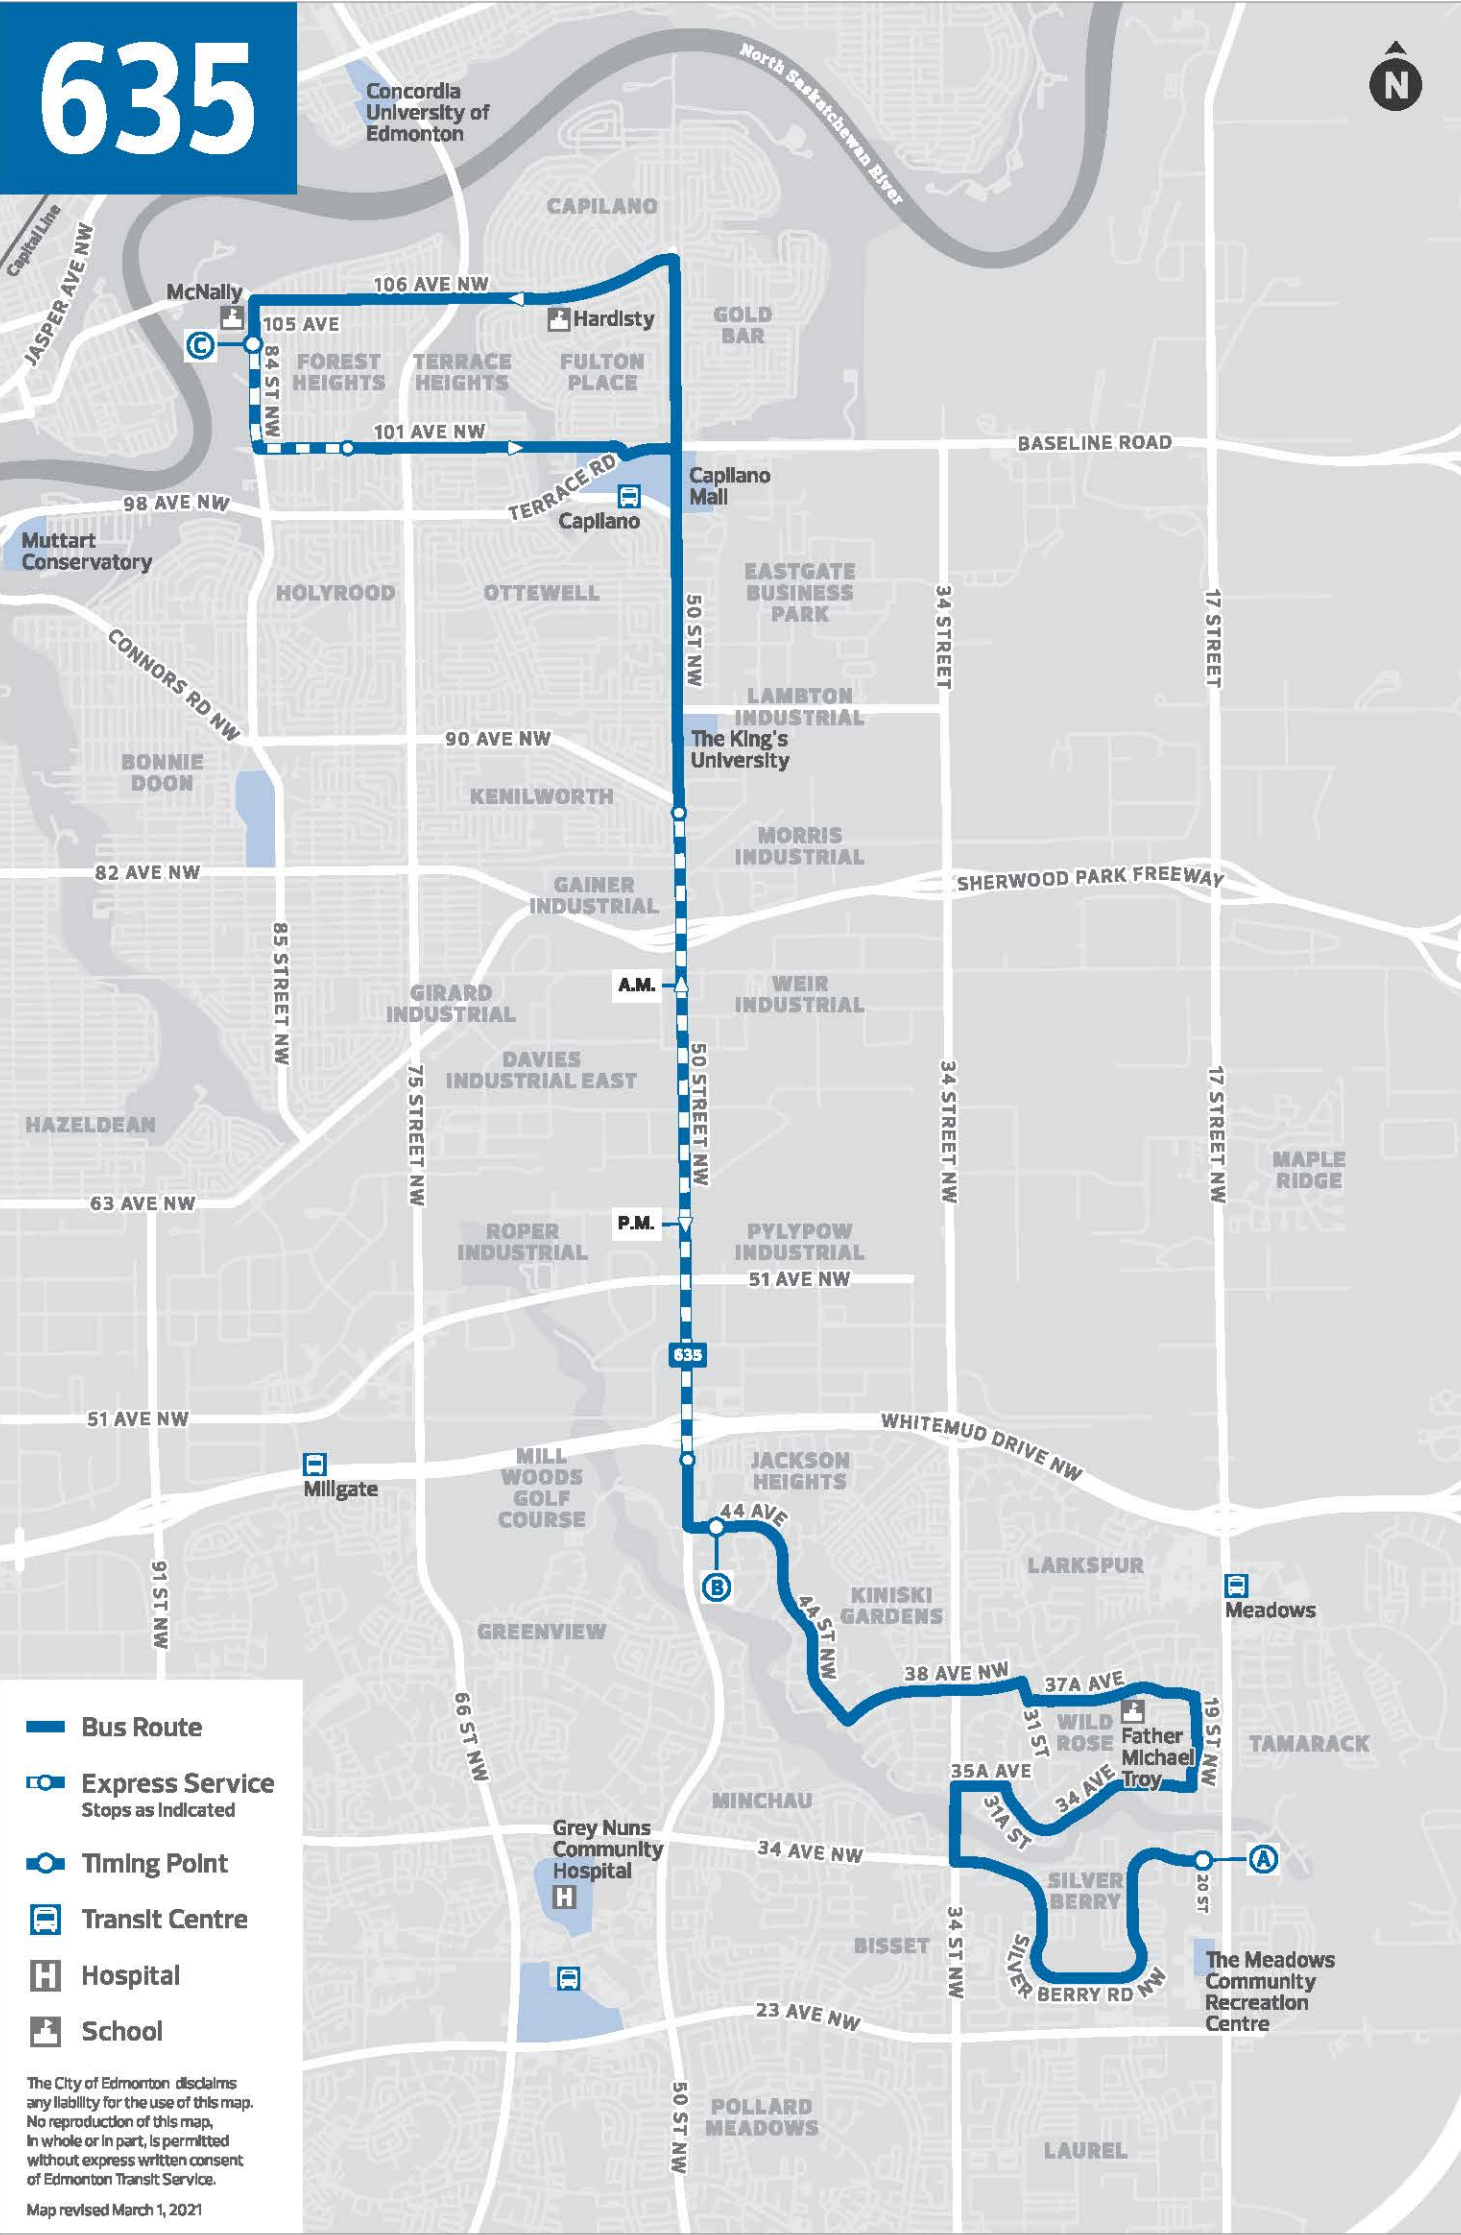

635

-  Bus Route
-  Express Service
Stops as Indicated
-  Timing Point
-  Transit Centre
-  Hospital
-  School

The City of Edmonton disclaims any liability for the use of this map. No reproduction of this map, in whole or in part, is permitted without express written consent of Edmonton Transit Service.

Map revised March 1, 2021

Schedule type:	Weekday	Direction:	North	
			635	635
			*	*
21 Street & Silver Berry Road WB.....			7:42	7:45
49 Street & 44 Avenue WB.....			8:11	8:14
84 Street & 105 Avenue SB.....			8:36	8:39
	Trp blkng days (mu-)		muwtf	muwtf

Notes: * - Operates on school days only.

Schedule type: Weekday Direction: South

	635	635
	*	*
84 Street & 105 Avenue SB.....	15:06	15:09
84 Street & 105 Avenue SB.....	15:09	15:12
49 Street & 44 Avenue EB.....	15:29	15:32
20 Street & Silver Berry Road EB.....	15:59	16:02
Trp blkng days (mu-)	muwtf	muwtf

Notes: * - Operates on school days only.