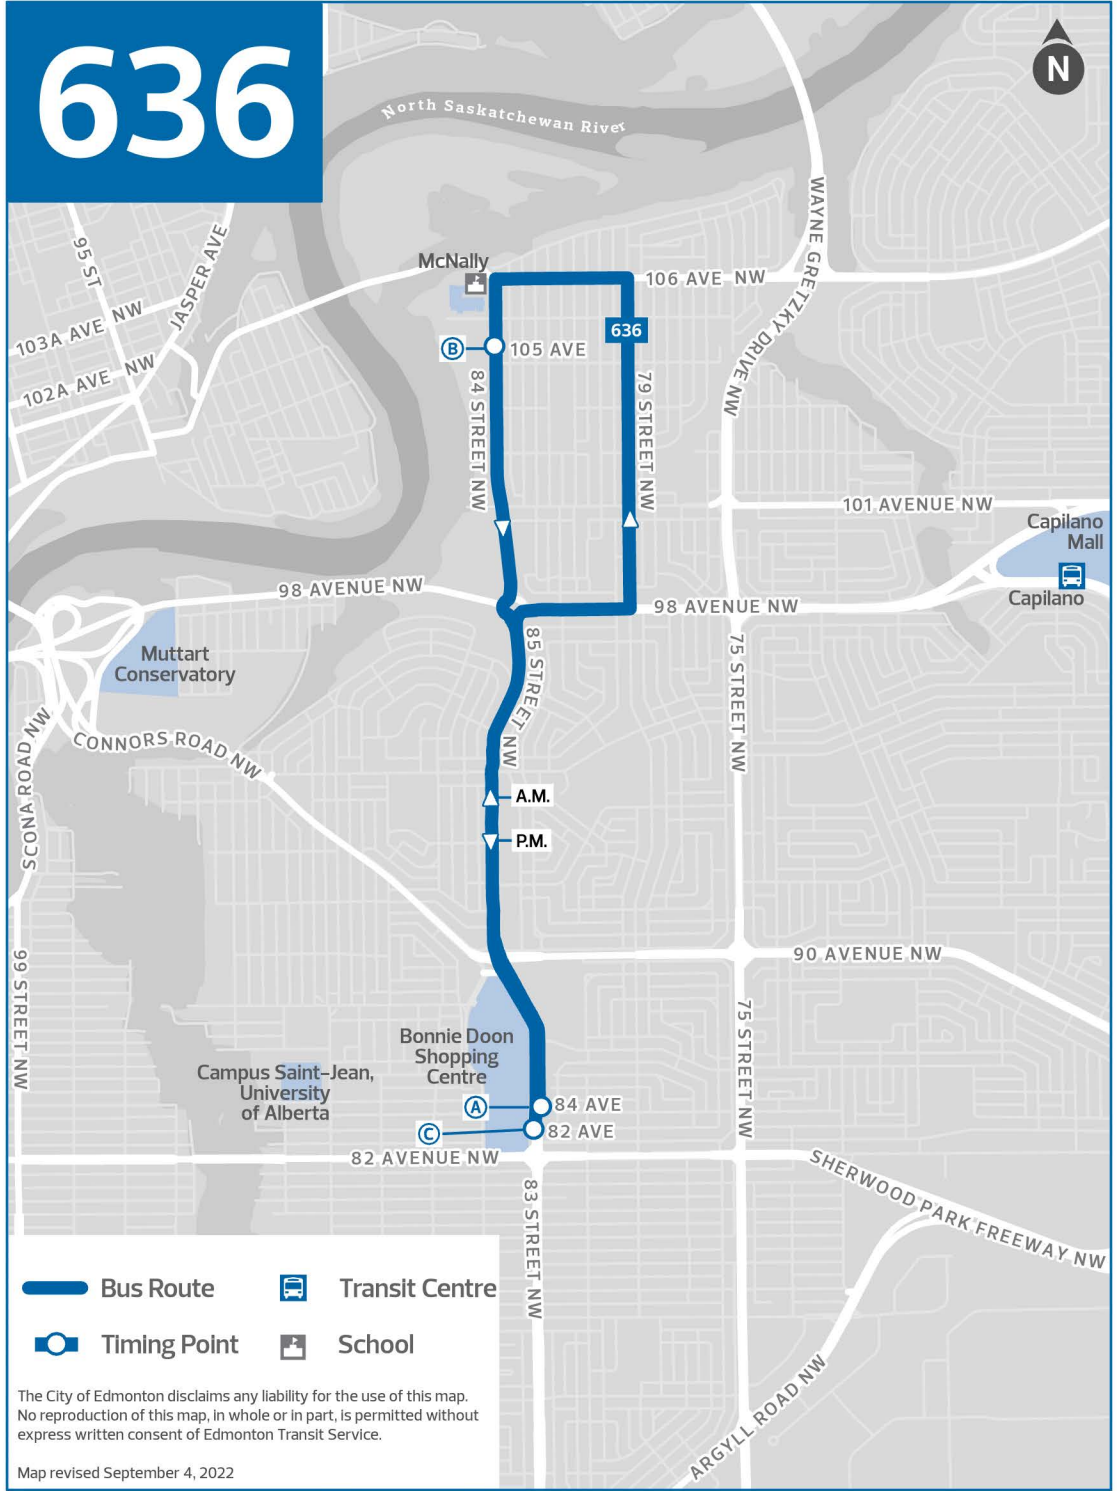

636

- Bus Route
- Transit Centre
- Timing Point
- School

The City of Edmonton disclaims any liability for the use of this map. No reproduction of this map, in whole or in part, is permitted without express written consent of Edmonton Transit Service.

Schedule type: Weekday Direction: North

	636
	*
83 Street & 84 Avenue NB.....	8:24
84 Street & 105 Avenue SB.....	8:37
Trp blkng days (mu-)	muwtf

Notes: * - Operates on school days only.

Schedule type: Weekday Direction: South

	636
	*
84 Street & 105 Avenue SB.....	15:06
84 Street & 105 Avenue SB.....	15:09
83 Street & 82 Avenue Nearside.....	15:18

Trp blkng days (mu-) muwtf

Notes: * - Operates on school days only.