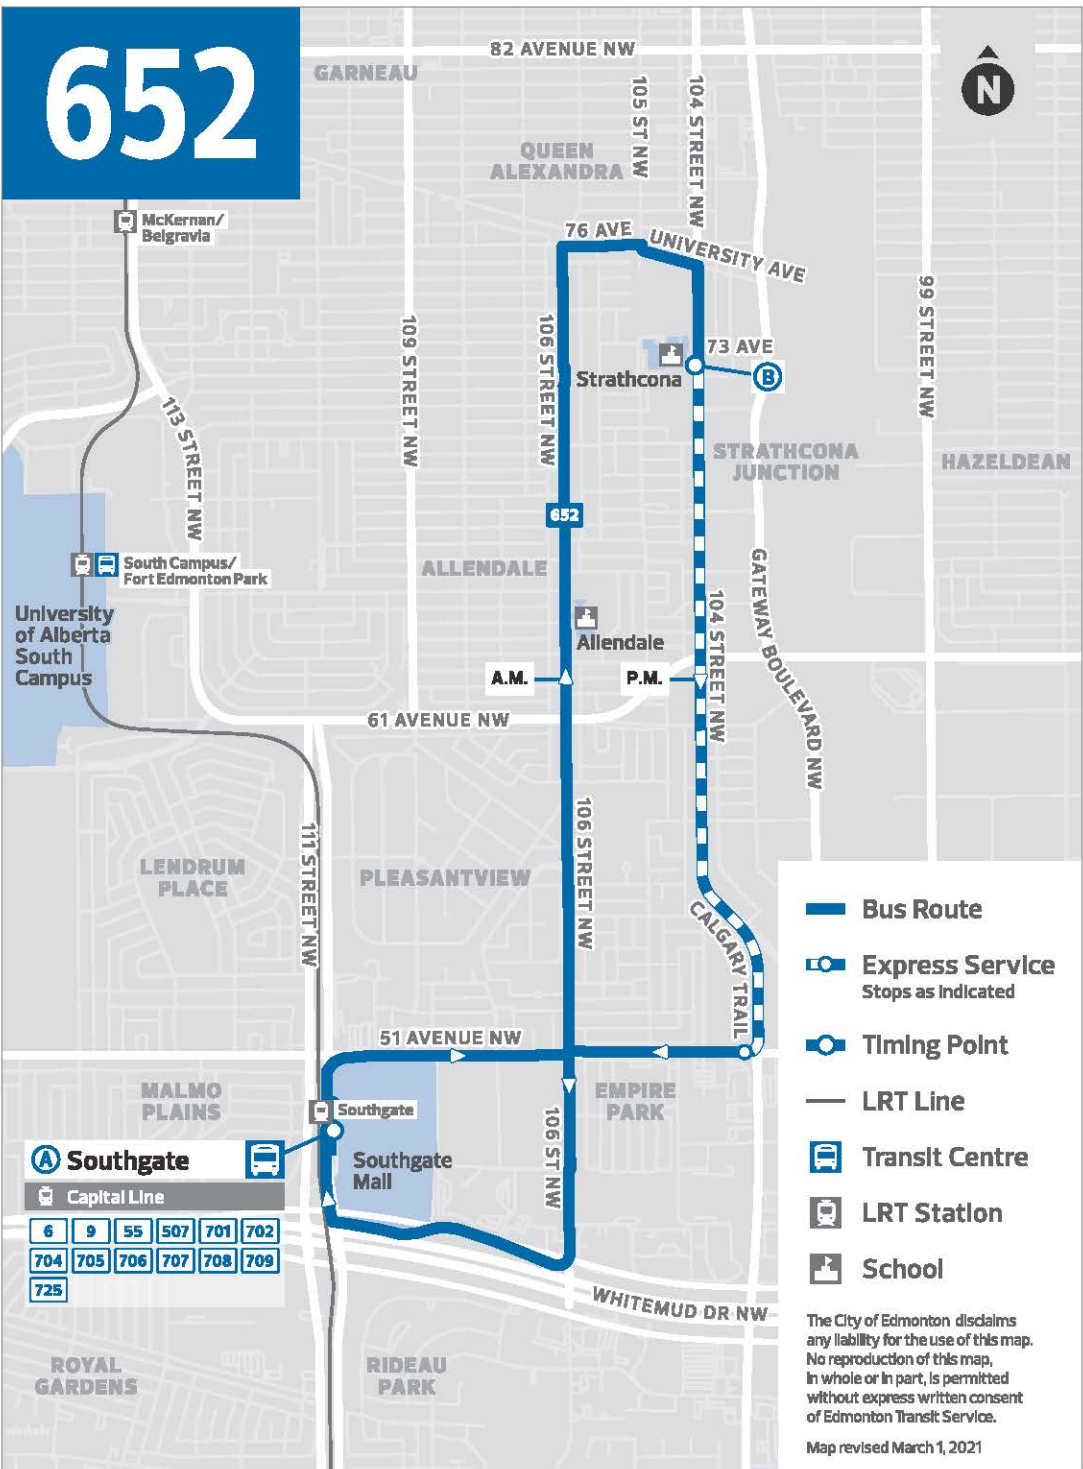

652

A Southgate

Capital Line

6	9	55	507	701	702
704	705	706	707	708	709
725					

- Bus Route
- Express Service
Stops as indicated
- Timing Point
- LRT Line
- Transit Centre
- LRT Station
- School

The City of Edmonton disclaims any liability for the use of this map. No reproduction of this map, in whole or in part, is permitted without express written consent of Edmonton Transit Service.

Schedule type: Weekday Direction: North

	652	652	652
	*	*	*
Southgate Transit Centre.....	8:19	8:20	8:24
104 Street & 73 Avenue SB.....	8:29	8:30	8:34
Trp blkng days (mu-)	muwtf	muwtf	muwtf

Notes: * - Operates on school days only.

Schedule type: Weekday Direction: South

	652	652	652
	*	*	*
104 Street & 73 Avenue SB.....	15:32	15:34	15:36
104 Street & 73 Avenue SB.....	15:35	15:37	15:39
Southgate Transit Centre.....	15:46	15:48	15:50
Trp blkng days (mu-)	muwtf	muwtf	muwtf

Notes: * - Operates on school days only.