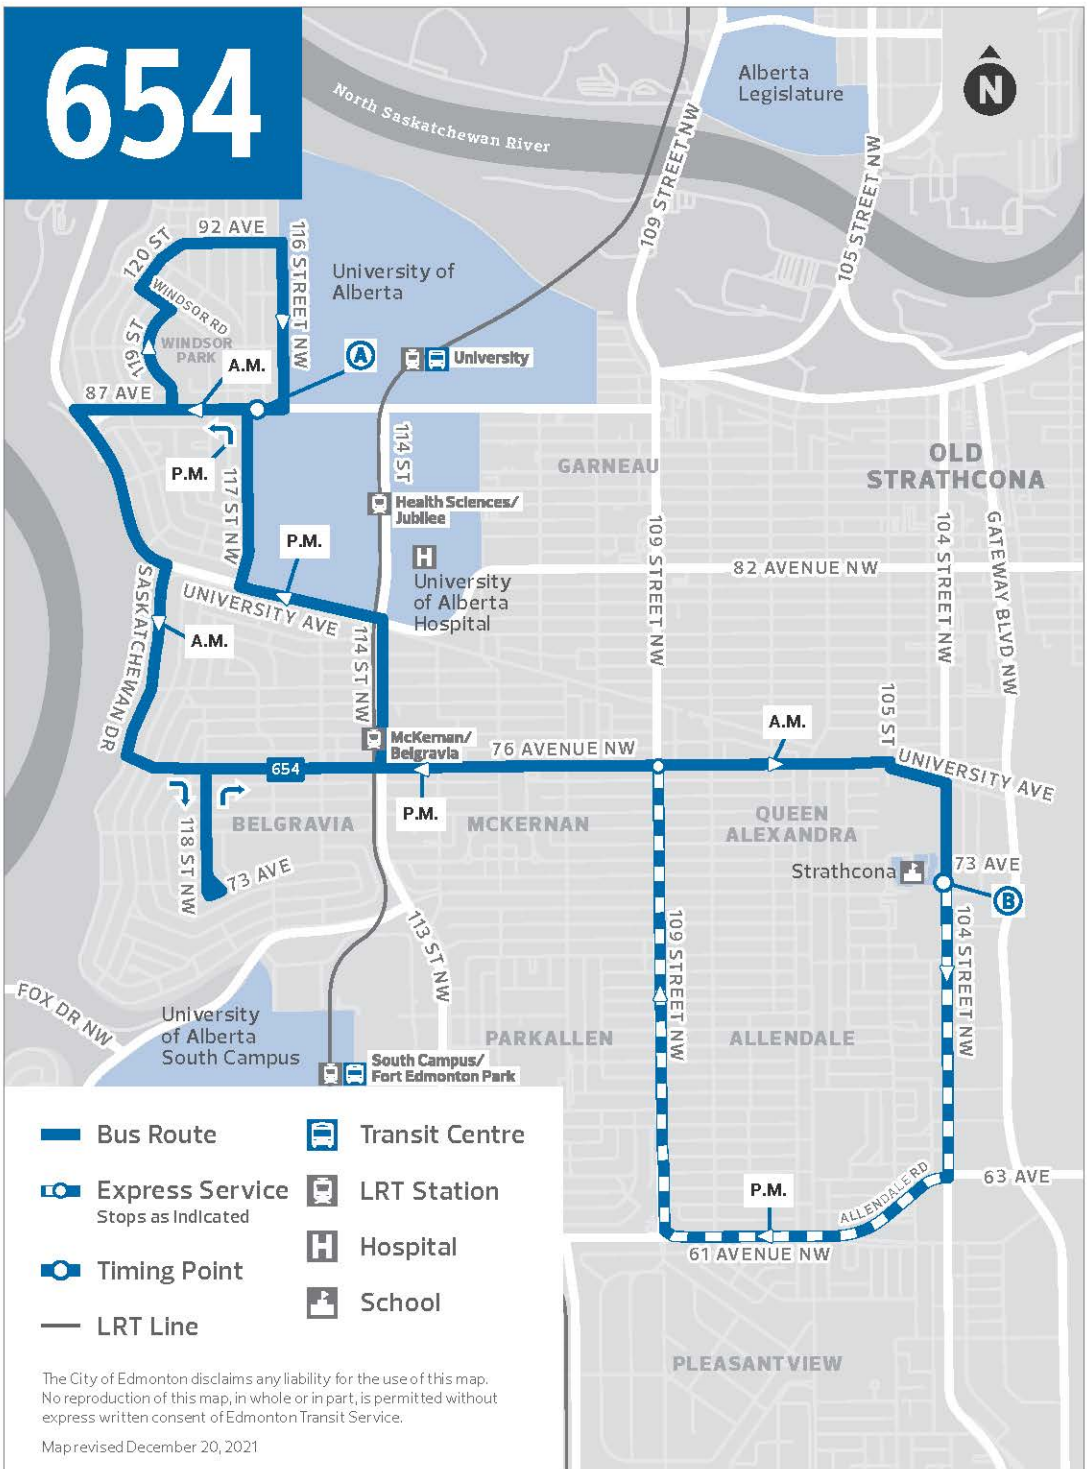

654

The City of Edmonton disclaims any liability for the use of this map. No reproduction of this map, in whole or in part, is permitted without express written consent of Edmonton Transit Service.

Map revised December 20, 2021

Schedule type: Weekday Direction: North

	654
	*
104 Street & 73 Avenue SB.....	15:33
104 Street & 73 Avenue SB.....	15:36
116 Street & 87 Avenue EB.....	16:12

Trp blkng days (mu-) muwtf

Notes: * - Operates on school days only.

Schedule type: Weekday Direction: South

	654
	*
116 Street & 87 Avenue WB.....	8:04
104 Street & 73 Avenue SB.....	8:31

Trp blkng days (mu-) muwtf

Notes: * - Operates on school days only.