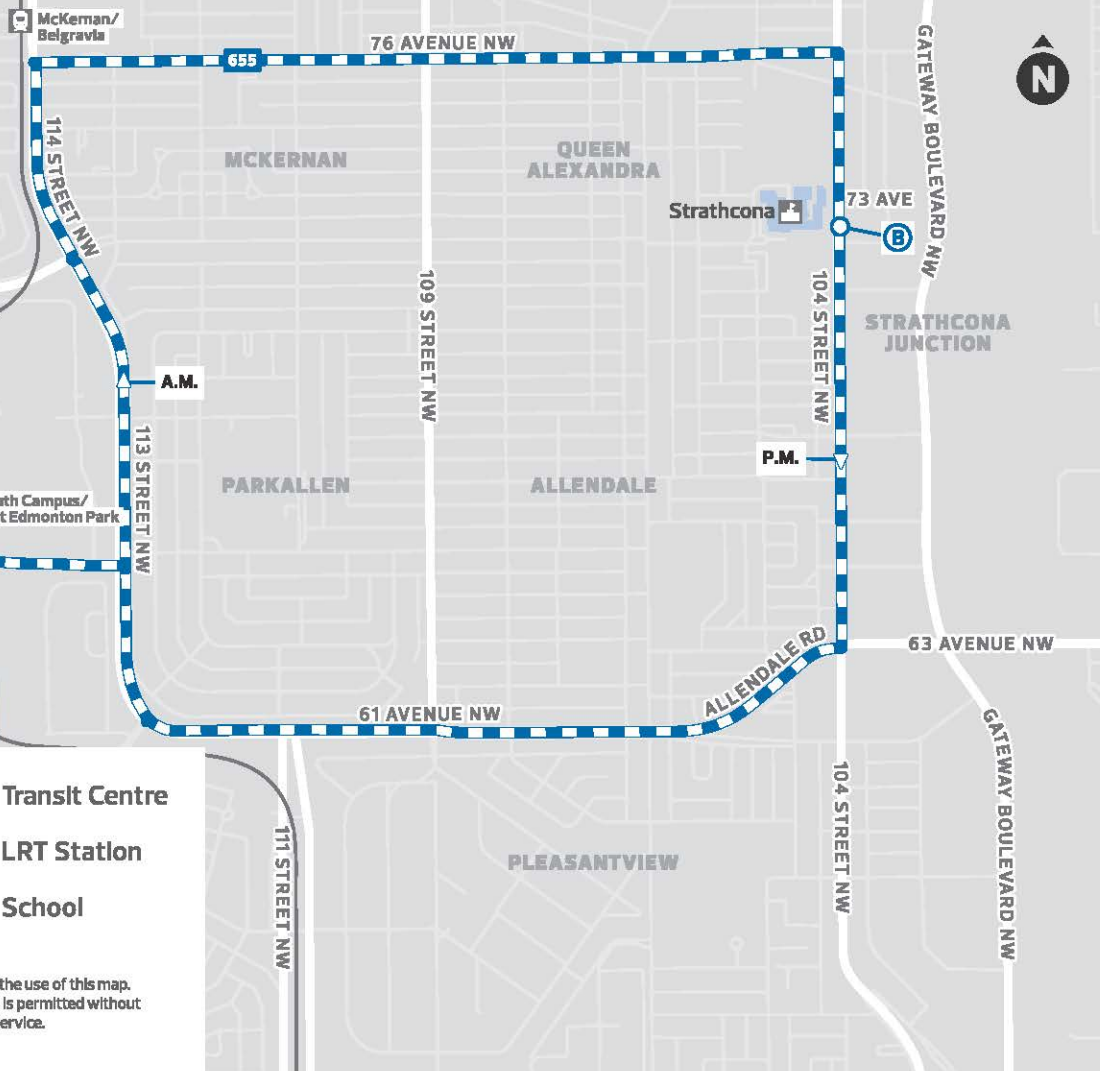

655

A South Campus /Fort Edmonton

Capital Line

4 502 702 703 724 910X
930X ODT

UNIVERSITY OF ALBERTA FARM

University of Alberta South Campus

-  **Express Service**
Stops as Indicated
-  **Transit Centre**
-  **LRT Line**
-  **LRT Station**
-  **Hospital**
-  **School**

The City of Edmonton disclaims any liability for the use of this map. No reproduction of this map, in whole or in part, is permitted without express written consent of Edmonton Transit Service.

Map revised March 1, 2021

Schedule type: Weekday Direction: East

	655	655
	*	*
South Campus Transit Centre.....	8:19	8:20
104 Street & 73 Avenue SB.....	8:32	8:33
Trp blkng days (mu-)	muwtf	muwtf

Notes: * - Operates on school days only.

Schedule type: Weekday Direction: West

	655	655
	*	*
104 Street & 73 Avenue SB.....	15:35	15:37
104 Street & 73 Avenue SB.....	15:38	15:40
South Campus Transit Centre.....	15:43	15:45
Trp blkng days (mu-)	muwtf	muwtf