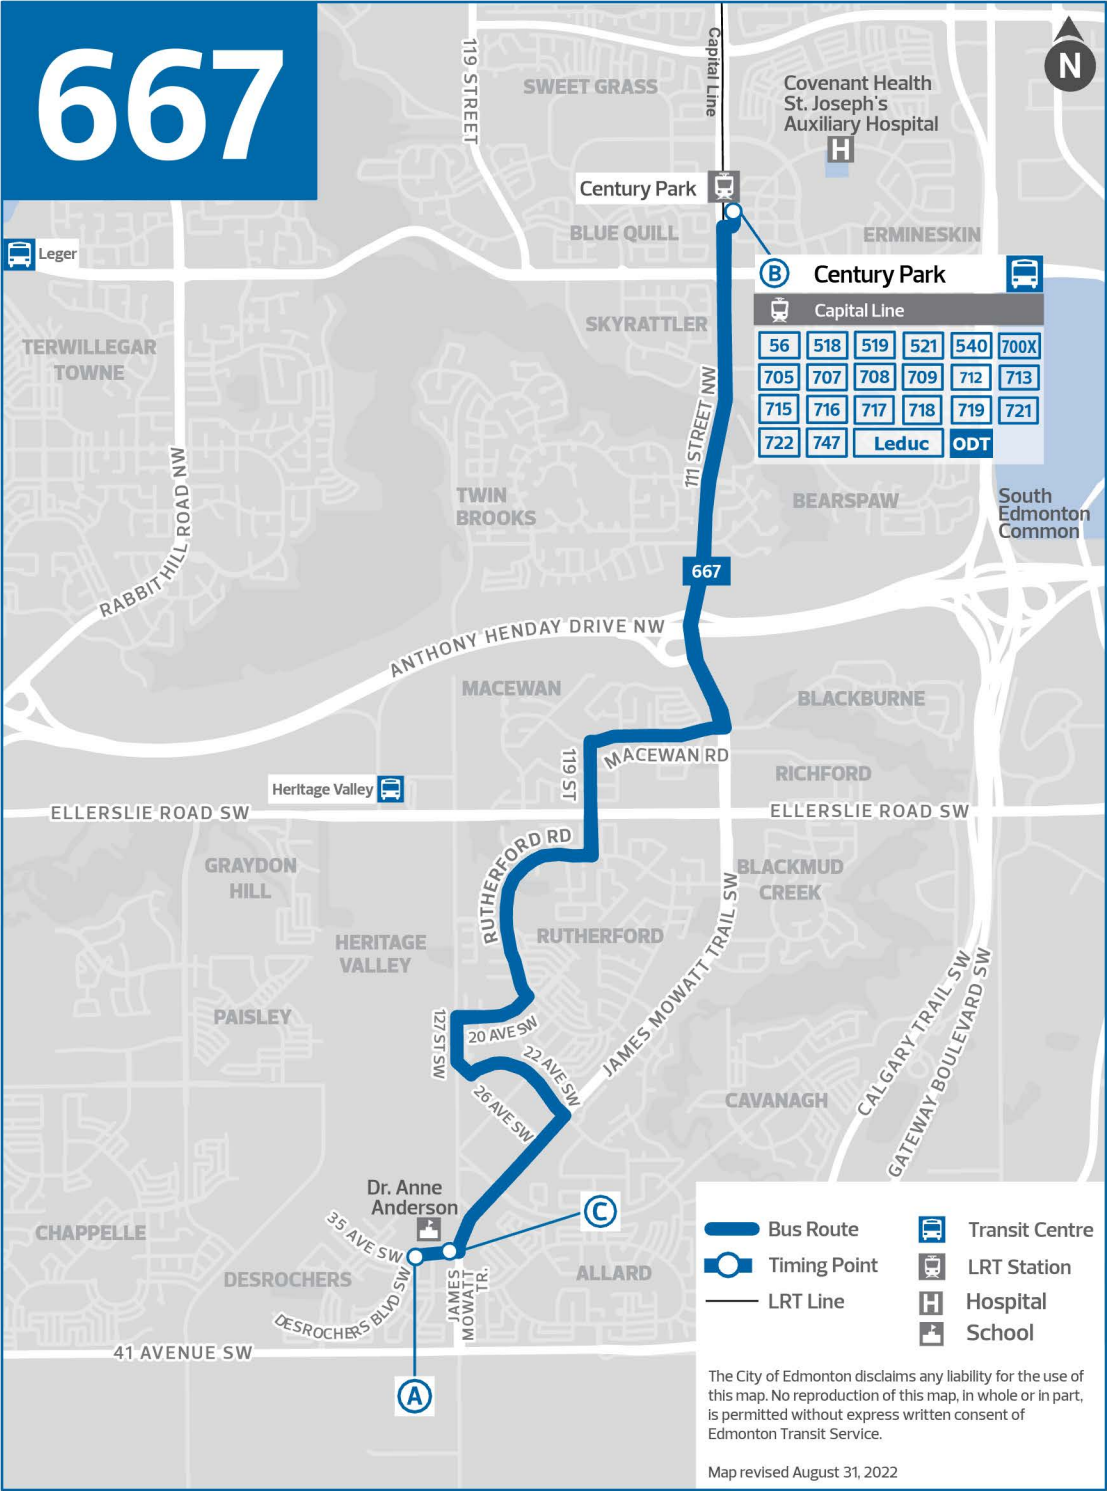

667

B Century Park

Capital Line

56	518	519	521	540	700X
705	707	708	709	712	713
715	716	717	718	719	721
722	747	Leduc	ODT		

- Bus Route
- Timing Point
- LRT Line
- Transit Centre
- LRT Station
- Hospital
- School

The City of Edmonton disclaims any liability for the use of this map. No reproduction of this map, in whole or in part, is permitted without express written consent of Edmonton Transit Service.

Schedule type: Weekday Direction: South

	667
	*
Century Park Transit Centre.....	8:33
James Mowatt Trail & 35 Ave SW.....	8:52

Trp blkng days (mu-) muwtf

Notes: * - Operates on school days only.

Schedule type: Weekday Direction: North

	667	667
	*	*
Desrochers Boulevard & 35 Ave SW.....	14:25	15:28
Desrochers Boulevard & 35 Ave SW.....	14:28	15:31
Century Park Transit Centre.....	14:49	15:52
Trp blkng days (mu-)	t	muwf

Notes: * - Operates on school days only.