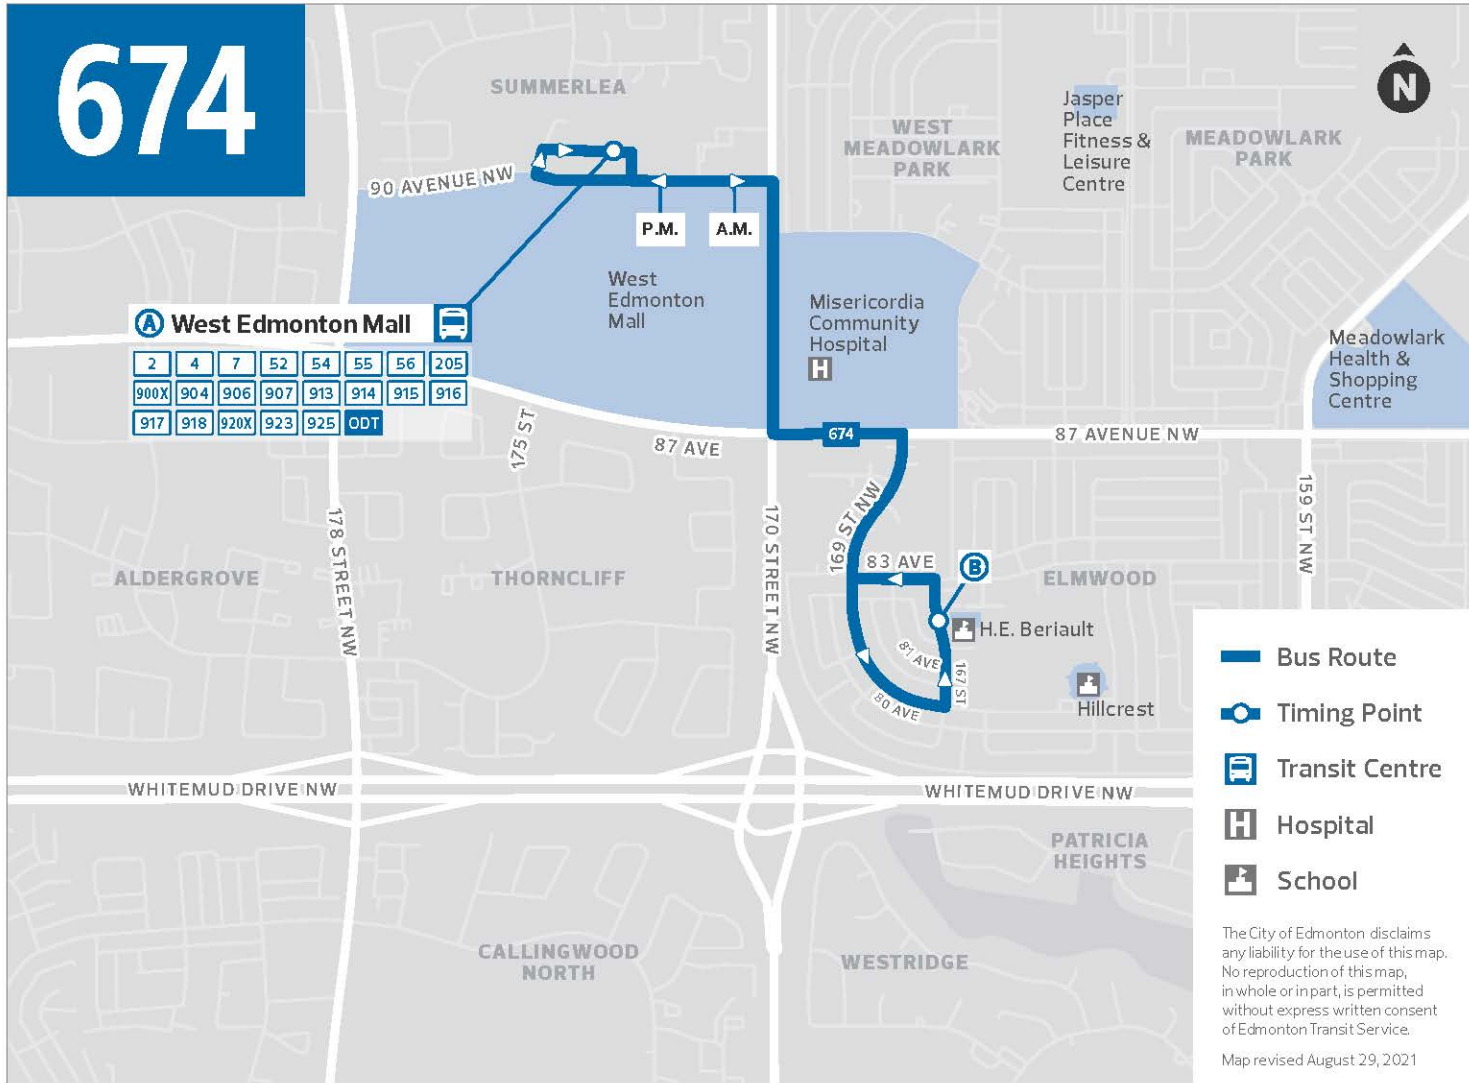

674

The City of Edmonton disclaims any liability for the use of this map. No reproduction of this map, in whole or in part, is permitted without express written consent of Edmonton Transit Service.
Map revised August 29, 2021

Schedule type: Weekday Direction: East

674
*
North West Edmonton Mall..... 8:11
167 Street & 81 Avenue NB..... 8:20

Trp blkng days (mu-) muwtf

Notes: * - Operates on school days only.

Schedule type: Weekday Direction: West

	674	674	674	674
	*	*	*	*
167 Street & 81 Avenue NB.....	11:48	11:49	15:15	15:16
167 Street & 81 Avenue NB.....	11:51	11:52	15:18	15:19
North West Edmonton Mall.....	11:59	12:00	15:26	15:27
Trp blkng days (mu-)	t	t	muwf	muwf

Notes: * - Operates on school days only.