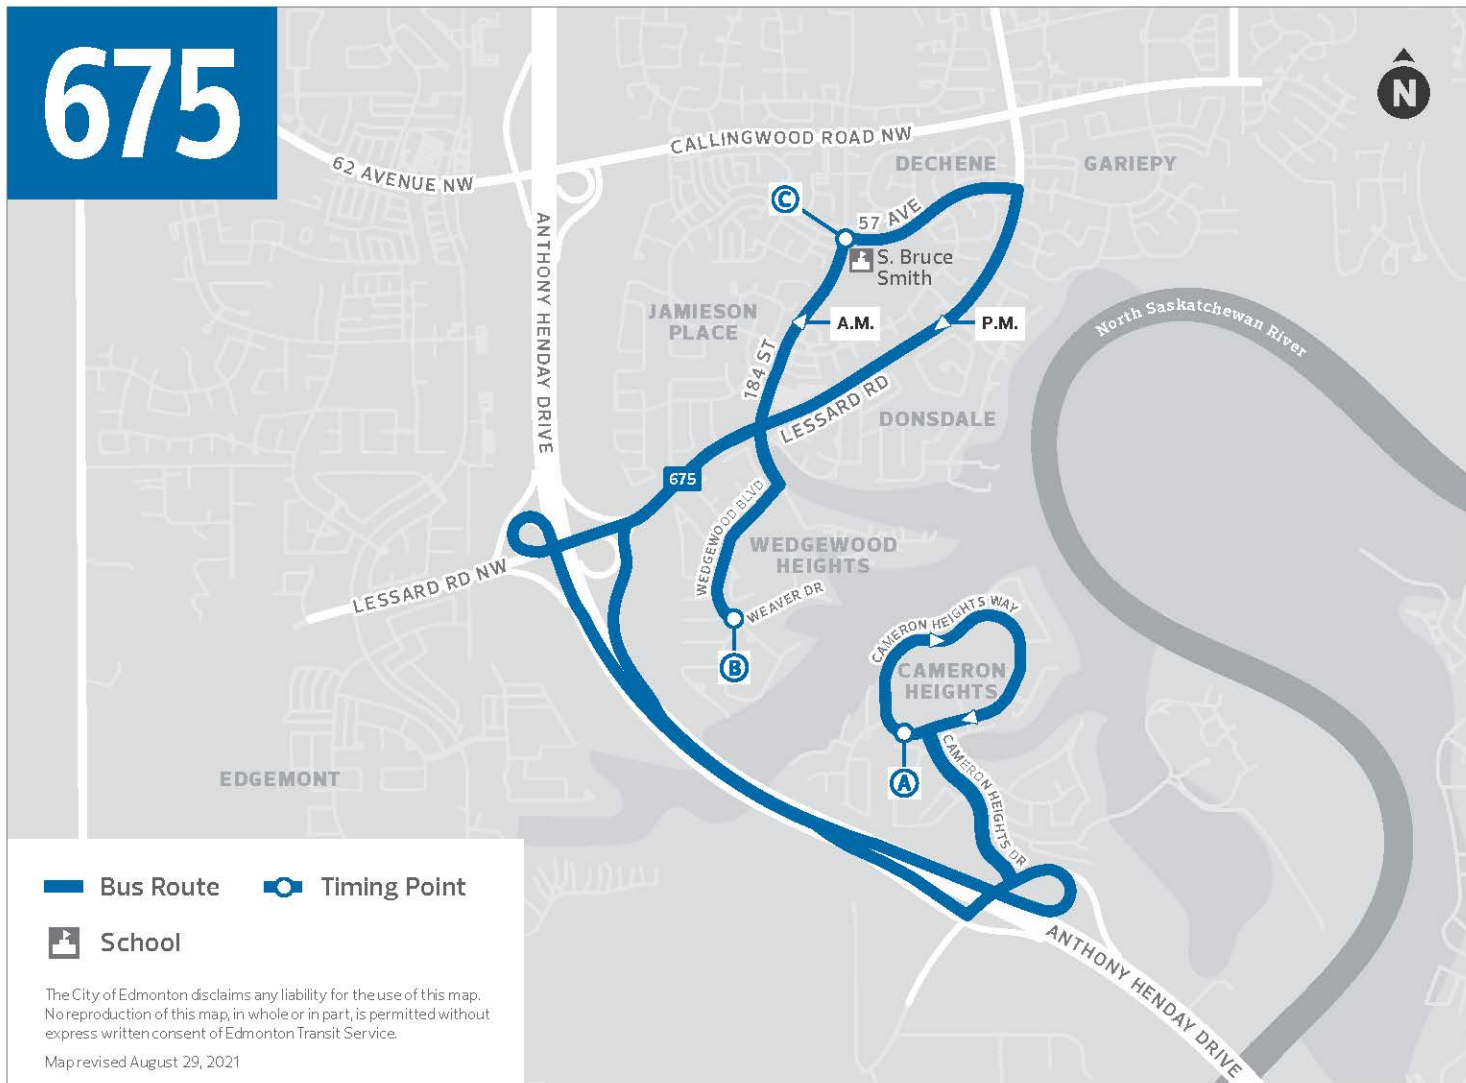

675

Schedule type: Weekday Direction: North

	675
	*
Cameron Heights Dr & Cameron Heights	8:07
Wedgewood Boulevard Loop NB.....	8:20
184 Street & 57 Avenue EB.....	8:27

Trp blkng days (mu-) muwtf

Notes: * - Operates on school days only.

Schedule type: Weekday Direction: South

	675	675
	*	*
184 Street & 57 Avenue EB.....	14:07	15:18
184 Street & 57 Avenue EB.....	14:10	15:21
Wedgewood Boulevard Loop NB.....	14:18	15:29
Cameron Heights Dr & Cameron Heights	14:33	15:44
Trp blkng days (mu-)	t	muwf

Notes: * - Operates on school days only.