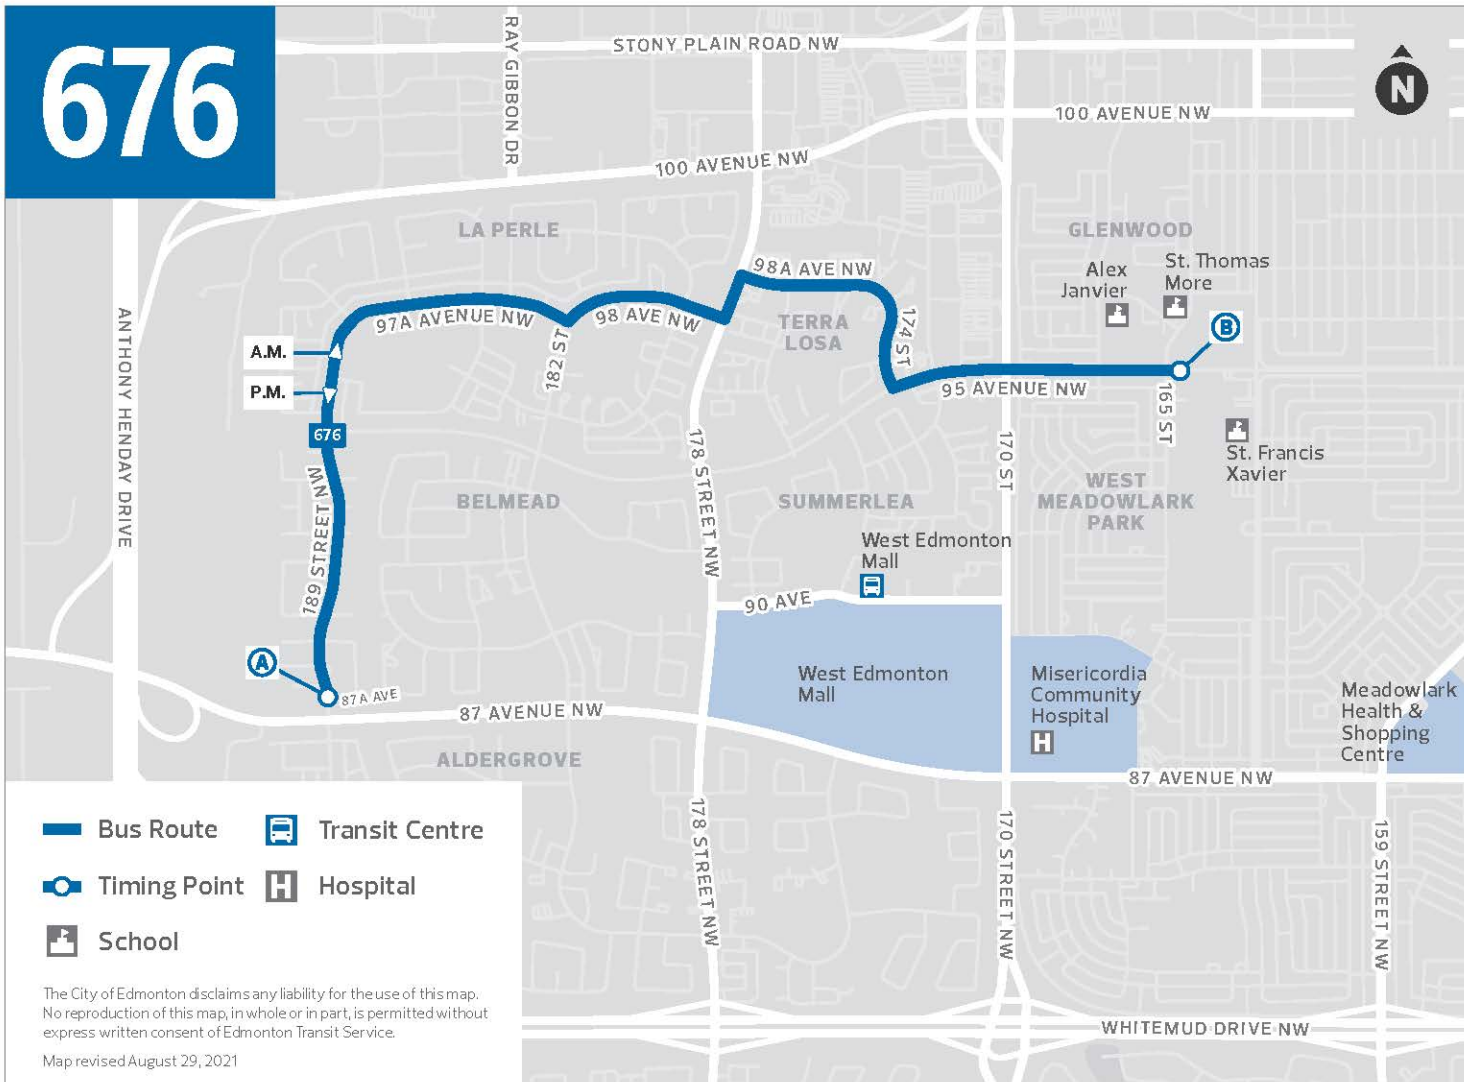

676

The City of Edmonton disclaims any liability for the use of this map. No reproduction of this map, in whole or in part, is permitted without express written consent of Edmonton Transit Service.

Map revised August 29, 2021

Schedule type:	Weekday	Direction:	East	
			676	676
			*	*
189 Street & 87A Avenue NB.....			7:47	8:18
165 Street & 95 Avenue EB.....			8:00	8:31
	Trp blkng days (mu-)		muwtf	muwtf

Notes: * - Operates on school days only.

Schedule type: Weekday Direction: West

	676	676	676
	*	*	*
165 Street & 95 Avenue WB.....	12:10	15:22	15:31
165 Street & 95 Avenue WB.....	12:13	15:25	15:34
189 Street & 87A Avenue SB.....	12:26	15:38	15:47
Trp blkng days (mu-)	t	muwf	muwf