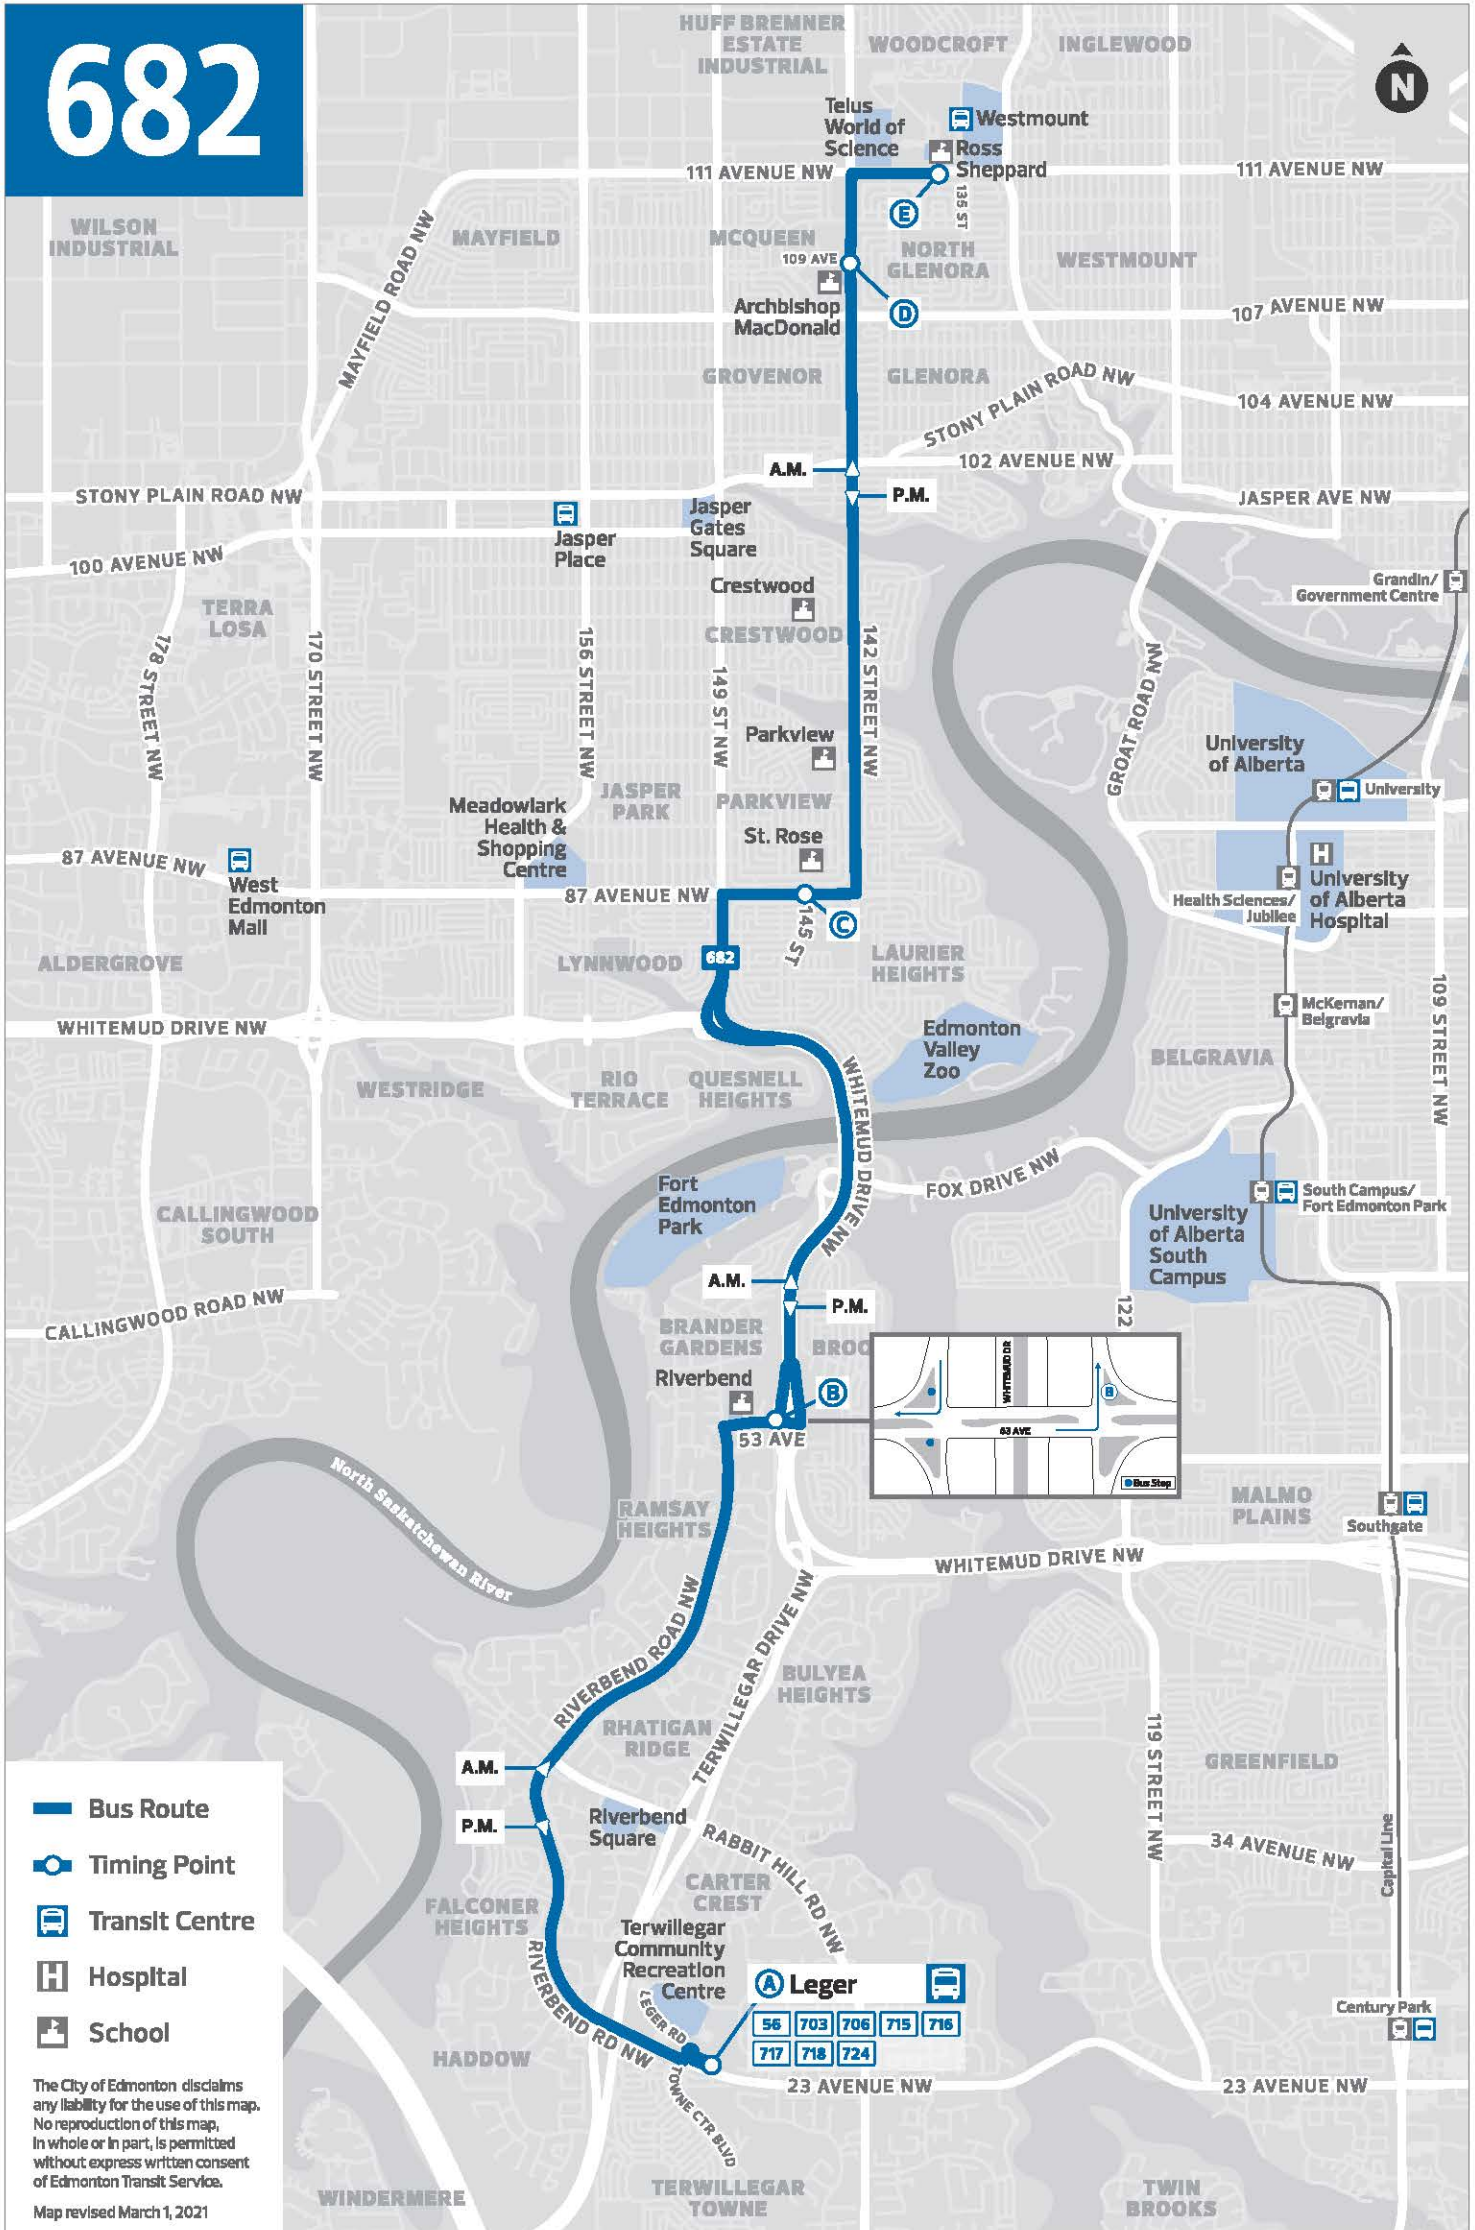

682

- Bus Route
- Timing Point
- Transit Centre
- Hospital
- School

The City of Edmonton disclaims any liability for the use of this map. No reproduction of this map, in whole or in part, is permitted without express written consent of Edmonton Transit Service.

Map revised March 1, 2021

56	703	706	715	716
717	718	724		

Schedule type: Weekday Direction: North

	682	682	682
	*	*	*
Leger Transit Centre.....	7:45	7:49	7:49
Whitemud Drive NB & 53 Avenue NB.....	7:56	8:00	8:00
145 Street & 87 Avenue EB.....	8:05	8:09	8:09
142 Street & 107 Avenue NB.....	8:18	8:18
138 Street & 111 Avenue EB.....	8:27	8:27
Trp blkng days (mu-)	muwtf	muwtf	muwtf

Notes: * - Operates on school days only.

Schedule type: Weekday Direction: South

	682	682	682	682	682
	*	*	*	*	*
142 Street & 109 Avenue SB.....	12:37	15:34
142 Street & 109 Avenue SB.....	12:39	15:36
145 Street & 87 Avenue WB.....	12:02	12:48	15:10	15:11	15:45
Whitemud Drive SB & 53 Avenue WB.....	12:16	13:02	15:24	15:25	15:59
Leger Transit Centre.....	12:27	13:13	15:35	15:36	16:10
Trp blkng days (mu-)	t	t	muwf	muwf	muwf

Notes: * - Operates on school days only.