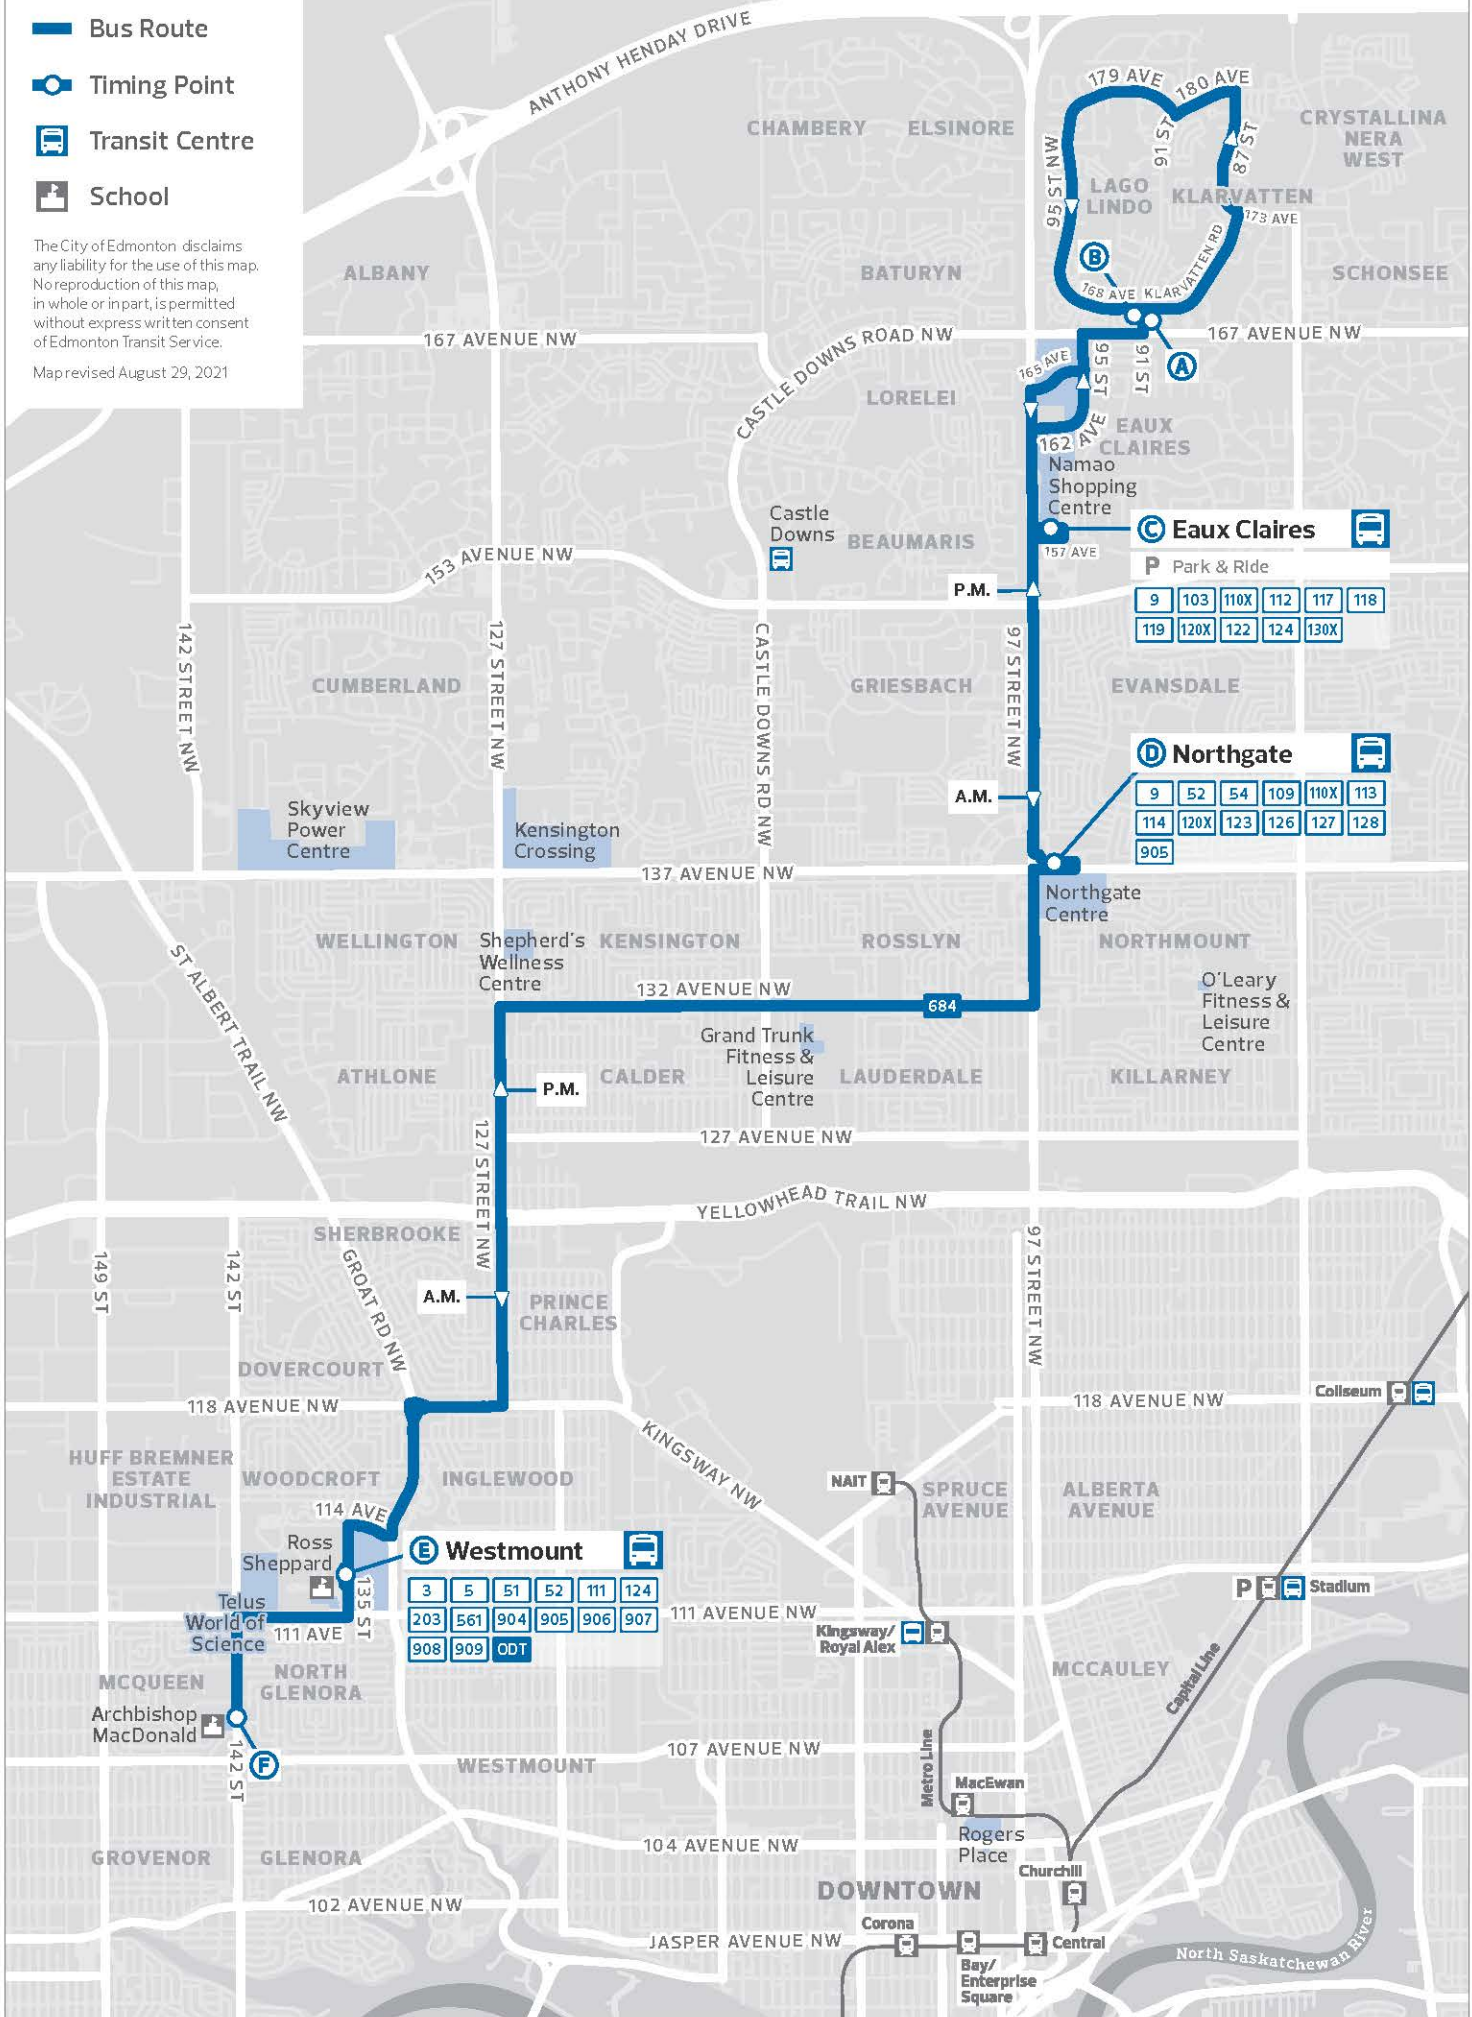

# 684

-  Bus Route
-  Timing Point
-  Transit Centre
-  School

The City of Edmonton disclaims any liability for the use of this map. No reproduction of this map, in whole or in part, is permitted without express written consent of Edmonton Transit Service.

Map revised August 29, 2021

**C Eaux Claires** 

**P Park & Ride**

9	103	110X	112	117	118
119	120X	122	124	130X	

**D Northgate** 

9	52	54	109	110X	113
114	120X	123	126	127	128
905					

**E Westmount** 

3	5	51	52	111	124
203	561	904	905	906	907
908	909	ODT			

Schedule type: Weekday Direction: North

	<b>684</b>	<b>684</b>	<b>684</b>	<b>684</b>	<b>684</b>	<b>684</b>	<b>684</b>	<b>684</b>
	*	*	*	*	*	*	*	*
142 Street & 107 Avenue NB.....	12:34	12:38	.....	.....	.....	15:37	15:42	
142 Street & 107 Avenue NB.....	12:37	12:41	.....	.....	.....	15:40	15:45	
Westmount Transit Centre.....	12:42	12:46	15:10	15:15	15:17	15:45	15:50	
Northgate Transit Centre.....	13:07	13:11	15:35	15:40	15:42	16:10	16:15	
Eaux Claires Transit Centre.....	13:12	13:16	15:40	15:45	15:47	16:15	16:20	
91 Street & 168 Avenue SB.....	.....	13:37	.....	.....	16:08	.....	16:41	
Trp blkng days (mu-)	t	t	muwtf	muwtf	muwtf	muwf	muwf	

Notes: \* - Operates on school days only.

Schedule type: Weekday Direction: South

	<b>684</b>	<b>684</b>	<b>684</b>
	*	*	*
91 Street & 167 Avenue NB.....	7:44	.....	.....
Eaux Claires Transit Centre.....	7:59	8:03	8:04
Northgate Transit Centre.....	8:04	8:08	8:09
Westmount Transit Centre.....	8:30	8:34	8:35
142 Street & 109 Avenue SB.....	8:35	8:39	8:40
Trp blkng days (mu-)	muwtf	muwtf	muwtf